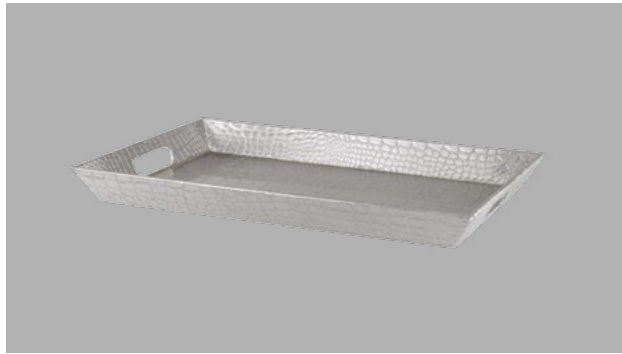

GATR-SLVREC
Silver Rectangular Tray
18'x12" | cp: 8