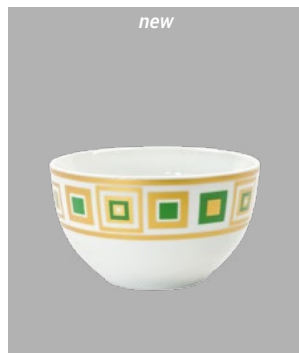

new
XENA-3-4-EMRLD
Emerald Cereal Bowl
Set of 4, 22 oz. | cp: 6