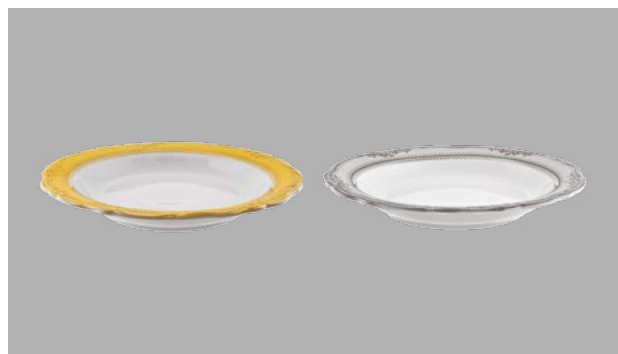

VAN-3G / VAN-3P
Rim Soup
9.25", 8 oz. | cp: 36