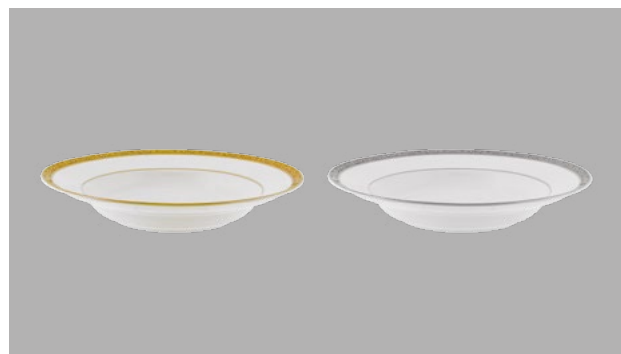

PAR-1G / PAR-1P
Dinner Plate
10.75" | cp: 24

PAR-2G / PAR-2P
Luncheon Plate
9.125" | cp: 24

PAR-4G / PAR-4P
Salad/Dessert Plate
8" | cp: 24

PAR-5G / PAR-5P
Bread & Butter Plate
7" | cp: 24

PAR-3G / PAR-3P
Rim Soup
9.25", 8 oz. | cp: 24