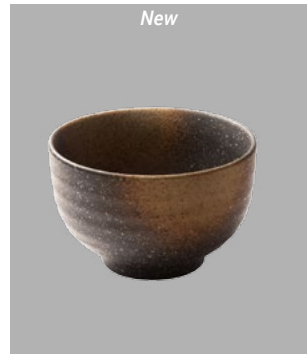

Sturdy stoneware which compliments Asian to Organic tabletop and everything in between.

New Collection

NAG-SAKEBTL
Sake Bottle
10 oz. | cp: 60

NAG-SAKECUP
Sake Cup
2 oz. | cp: 160

NAG-5BWL
Rice Bowl
16 oz. | cp: 48