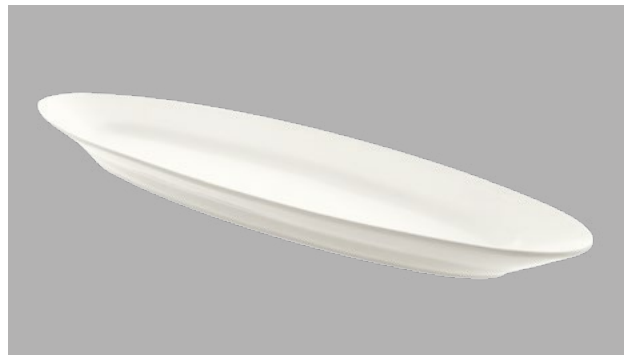

WTR-240VFP
Fish Platter
23.625" x 8" | cp: 6