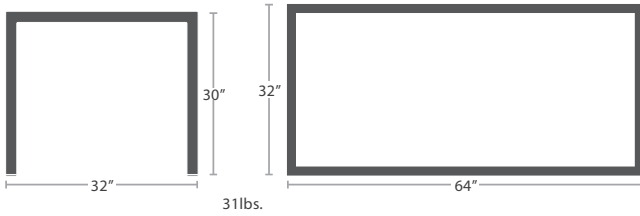

RECTANGULAR DINING BASE SC-1009-521
READY TO SHIP