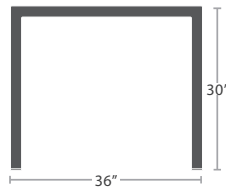

**SQUARE DINING BASE SC-1009-527**  
READY TO SHIP

**SQUARE DINING BASE SC-1009-507**  
READY TO SHIP

**RECTANGULAR DINING BASE SC-1009-514**  
READY TO SHIP

**RECTANGULAR DINING BASE SC-1009-584**  
READY TO SHIP

**RECTANGULAR DINING BASE SC-1009-516**  
READY TO SHIP

**RECTANGULAR DINING BASE SC-1009-524**  
READY TO SHIP

**RECTANGULAR DINING BASE SC-1009-521**  
READY TO SHIP

**RECTANGULAR DINING BASE SC-1009-528**  
READY TO SHIP

**RECTANGULAR DINING BASE SC-1009-522**  
READY TO SHIP

36 lbs.

**RECTANGULAR DINING BASE SC-1009-529**  
READY TO SHIP

**BAR LEGS**

SET OF 4

FOR TABLES 72" OR LESS IN TABLE LENGTH  
SC-1009-581 Width:2" Depth:2"  
Height:42" After Assembly  
Weight:10 lbs.