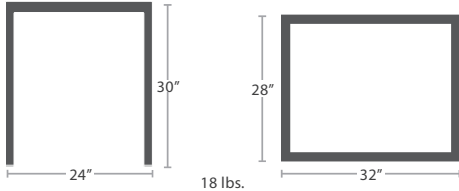

**SQUARE DINING BASE SC-1009-527**  
READY TO SHIP

**SQUARE DINING BASE SC-1009-507**  
READY TO SHIP

**RECTANGULAR DINING BASE SC-1009-514**  
READY TO SHIP

**RECTANGULAR DINING BASE SC-1009-584**  
READY TO SHIP

**RECTANGULAR DINING BASE SC-1009-522**  
READY TO SHIP

36 lbs.

**RECTANGULAR DINING BASE SC-1009-529**  
READY TO SHIP

**BAR LEGS**

SET OF 4

FOR TABLES 72" OR LESS IN TABLE LENGTH  
SC-1009-581 Width:2" Depth:2"  
Height:42" After Assembly  
Weight:10 lbs.