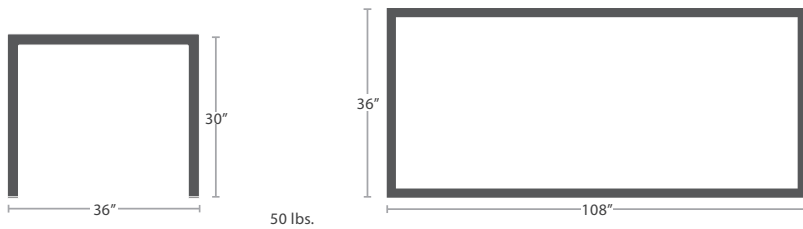

**SQUARE DINING BASE SC-1009-527**  
READY TO SHIP

**SQUARE DINING BASE SC-1009-507**  
READY TO SHIP

**RECTANGULAR DINING BASE SC-1009-514**  
READY TO SHIP

**RECTANGULAR DINING BASE SC-1009-584**  
READY TO SHIP

**RECTANGULAR DINING BASE SC-1009-516**  
READY TO SHIP

**RECTANGULAR DINING BASE SC-1009-524**  
READY TO SHIP

**RECTANGULAR DINING BASE SC-1009-521**  
READY TO SHIP

**RECTANGULAR DINING BASE SC-1009-528**  
READY TO SHIP

**RECTANGULAR DINING BASE SC-1009-522**  
READY TO SHIP

36 lbs.

**RECTANGULAR DINING BASE SC-1009-529**  
READY TO SHIP

**BAR LEGS**

SET OF 4

FOR TABLES 72" OR LESS IN TABLE LENGTH  
SC-1009-581 Width:2" Depth:2"  
Height:42" After Assembly  
Weight:10 lbs.