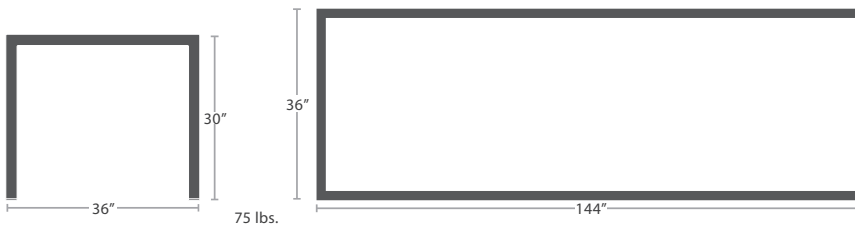

**RECTANGULAR DINING BASE SC-1009-522**  
READY TO SHIP

36 lbs.

**RECTANGULAR DINING BASE SC-1009-529**  
READY TO SHIP

**BAR LEGS**

SET OF 4

FOR TABLES 72" OR LESS IN TABLE LENGTH  
SC-1009-581 Width:2" Depth:2"  
Height:42" After Assembly  
Weight:10 lbs.

FOR TABLES MORE THAN 72" IN TABLE LENGTH  
SC-1009-591 Width:3" Depth:3"  
Height:42" After Assembly  
Weight:15 lbs.

**RECTANGULAR DINING BASE SC-1009-587**  
READY TO SHIP