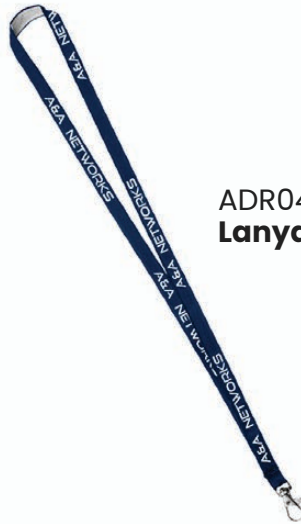

## 36" Dye Sublimation Micro Weaved Polyester Lanyards

1" Micro Weave Dye-Sublimation Lanyards | Full-color Edge-to-edge Printing for Both Sides | Standard Lanyard Attachment Options are FREE! | Free Attachment Options: J Hook, Lobster Claw, Keyring, Non-Swivel Bulldog, Bulldog Clip | Optional Attachment Features Available. Choose from: Buckle Release - \$0.40 (v) per unit, Safety Breakaway - \$0.40 (v) per unit | PRODUCTION TIME : 10 business Days | One item color per order; add \$20(G) per extra item color.

\*Price subject to change. Price shown is for 1 color imprint. Set Up Charge \$59 (g)

**ADR052 0.75" Lanyard Screen Printed with Badge Holder**

**ADR042 0.50" Polyester Silkscreen Lanyard**

**ADR018 Premium Double Window Pouch Neck Wallet**