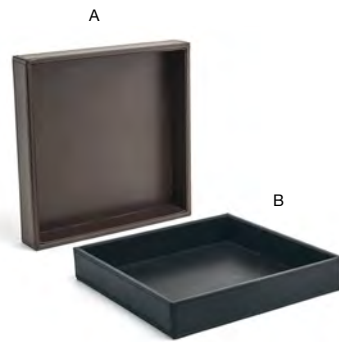

A 10" Square London Tray - Brown pack 4 RTR002BRL11
10 sq x 1.75 in | 25.5 sq x 4.4 cm

B 10" Square London Tray - Black pack 4 RTR002BKL11
10 sq x 1.75 in | 25.5 sq x 4.4 cm