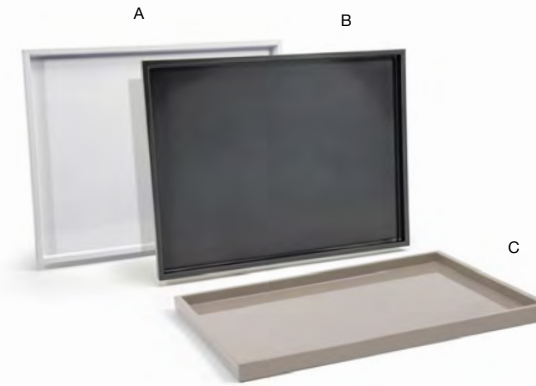

TRAY OPTIONS - LARGEST TO SMALLEST

- **A 16.75" x 13" New York Tray - Snow** pack 4 **RRT026WHW21**
  16.75 x 13 x .75 in | 42.6 x 33 x 2.2 cm
- **B 16.75" x 13" New York Tray - Onyx** pack 4 **RRT026BKW21**
  16.75 x 13 x .75 in | 42.6 x 33 x 2.2 cm
- **C 16.75" x 13" New York Tray - Stone** pack 4 **RRT026BEW21**
  16.75 x 13 x .75 in | 42.6 x 33 x 2.2 cm

- **16" x 12.75" Sumatra Handled Tray - Graphite**
  16 x 12.75 x 1.25 in | 40.5 x 32.5 x 3 cm
  pack 2
  RRT012BRL20