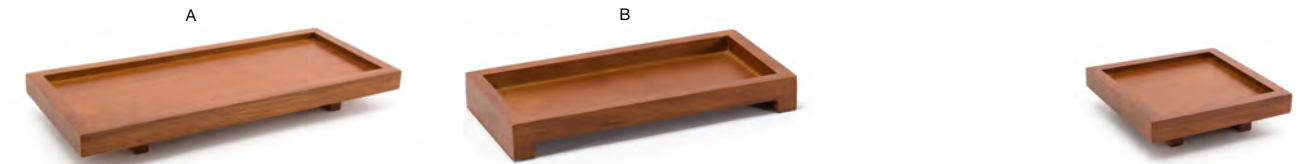

A 10" x 4.5" Rubberwood Tray pack 6 **RTR004RUW22**
10 x 4.5 x 1.25 in | 25.3 x 11.3 x 3 cm

B 8" x 4" Bangkok Tray pack 6 **RTR029RUW22**
8 x 4 x 1 in | 20.4 x 10.1 x 2.6 cm

4.5" Square Rubberwood Tray
4.5 sq x 1.25 in | 11.3 sq x 3 cm
pack 12
RSD001RUW23