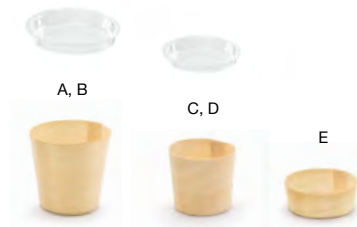

- **A 5 oz Serwisew® Tall Ramekin Cover - Pack 200** pack 1 **ACV020CLT28**
  2.5 dia x .25 in | 6.4 dia x .9 cm
- **B 5 oz Serwisew® Tall Ramekin - Pack 200** pack 1 **ASC020NAW28**
  2.25 dia x 2.25 in | 6 dia x 6 cm, 148 ml
- **C 2.5 oz Serwisew® Tall Ramekin Cover - Pack 200** pack 1 **ACV019CLT28**
  2 dia x .25 in | 5 dia x .7 cm
- **D 2.5 oz Serwisew® Tall Ramekin - Pack 200** pack 1 **ASC019NAW28**
  1.75 dia x 1.75 in | 4.5 dia x 4.5 cm, 74 ml
- **E 2 oz Serwisew® Ramekin - Pack 200** pack 1 **ASC018NAW28**
  2 dia x .75 in | 5 dia x 2 cm, 59 ml