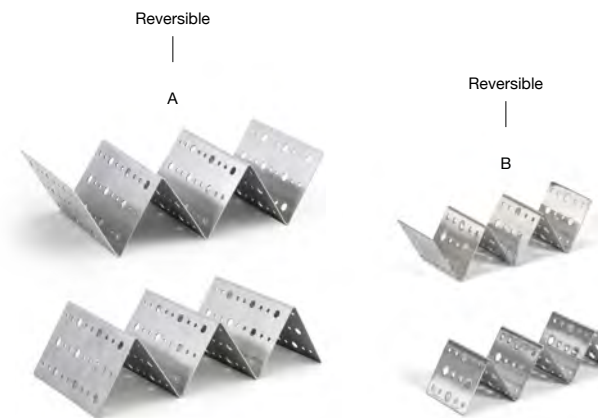

A 8" x 4" Brushed Stainless Dots Taco Holder - Silver pack 12 DHO001BSS23
8 x 4 x 2 in | 20.1 x 10.2 x 5.2 cm