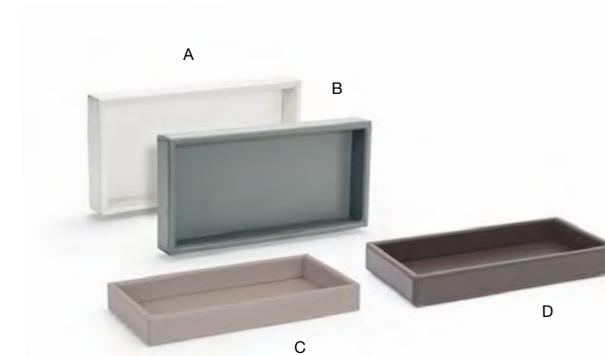

- **A 10.25" x 5" London Amenity Tray - White** pack 6 **RTR033WHL12**
  10.25 x 5 x 1.25 in | 26.1 x 12.9 x 3.3 cm
- **B 10.25" x 5" London Amenity Tray - Smoke** pack 6 **RTR033GYL12**
  10.25 x 5 x 1.25 in | 26.1 x 12.9 x 3.3 cm
- **C 10.25" x 5" London Amenity Tray - Stone** pack 6 **RTR033BEL12**
  10.25 x 5 x 1.25 in | 26.1 x 12.9 x 3.3 cm
- **D 10.25" x 5" London Amenity Tray - Brown** pack 6 **RTR033BRL12**
  10.25 x 5 x 1.25 in | 26.1 x 12.9 x 3.3 cm