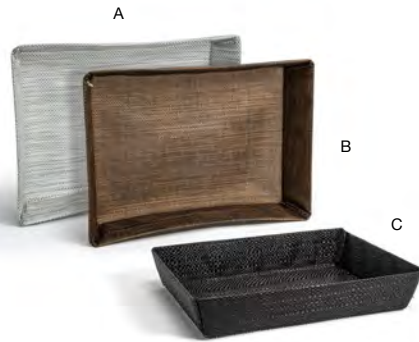

- **A 11" x 8" Metroweave® Basket - Mesh Grey** pack 6 **BBK047GYV22**
  11 x 8 x 2 in | 28 x 20.5 x 5.2 cm
- **B 11" x 8" Metroweave® Basket - Mesh Copper** pack 6 **BBK047COV22**
  11 x 8 x 2 in | 28 x 20.5 x 5.2 cm
- **C 11" x 8" Metroweave® Basket - Random Weave Black** pack 6 **BBK047BKV22**
  11 x 8 x 2 in | 28 x 20.5 x 5.2 cm