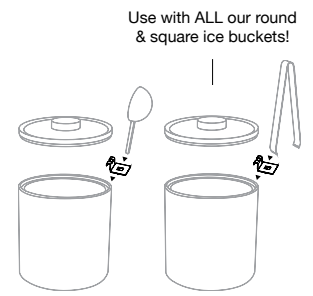

Use with ALL our round & square ice buckets!