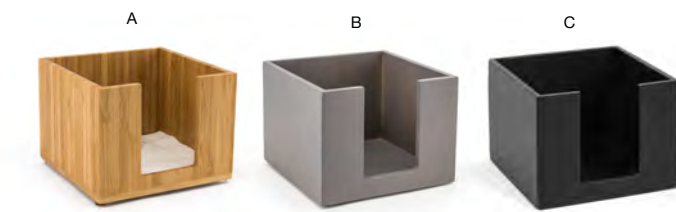

A 5.5" Square Bamboo Napkin Holder - Natural pack 4 **BHO039BBB21**
5.5 sq x 4 in | 14 sq x 10.2 cm

B 5.5" Square Bamboo Napkin Holder - Smoke pack 4 **BHO039GYB21**
5.5 sq x 4 in | 14 sq x 10.2 cm

C Bamboo Napkin Holder - Black pack 4 **BHO039BKB21**
5.5 sq x 4 in | 14 sq x 10.2 cm