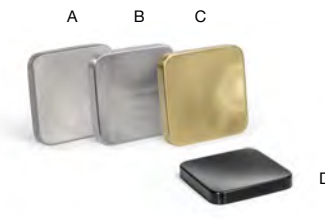

A 4" Square Stainless Soap Dish - Antique pack 12 RSD030ANS23
4 sq x .5 in | 10.3 sq x 1.5 cm
B 4" Square Brushed Stainless Soap Dish - Silver pack 12 RSD030BSS23
4 sq x .5 in | 10.3 sq x 1.5 cm
C 4" Square Brushed Stainless Soap Dish - Matte Brass pack 12 RSD030GOS23
4 sq x .5 in | 10.3 sq x 1.5 cm
D 4" Square Brushed Stainless Soap Dish - Matte Black pack 12 RSD030BKS23
4 sq x .5 in | 10.3 sq x 1.5 cm