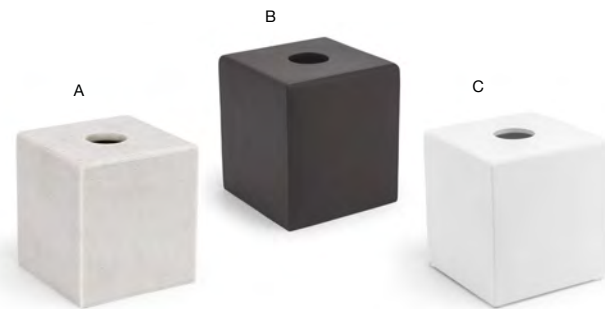

1. **A Miami Tissue Cover - Cement Grey** pack 4 **RTB005GYR11** **NEW**
     5.25 sq x 5.75 in | 13.3 sq x 14.5 cm
   - **B Miami Tissue Cover - Chocolate** pack 4 **RTB005ESR11**
     5.25 sq x 5.75 in | 13.3 sq x 14.5 cm
   - **C Miami Tissue Cover - Shell** pack 4 **RTB005WHR11**
     5.25 sq x 5.75 in | 13.3 sq x 14.5 cm
2. See our Tissue Box Riser on page 140