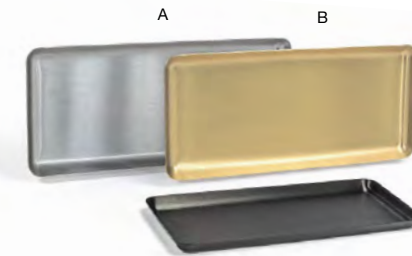

- **A 10" x 4.5" Brushed Stainless Amenity Tray - Silver** pack 6 **RTR037BSS22**
  10 x 4.5 x .5 in | 25.4 x 11.4 x 1.4 cm
- **B 10" x 4.5" Brushed Stainless Amenity Tray - Matte Brass** pack 6 **RTR037GOS22**
  10 x 4.5 x .5 in | 25.4 x 11.4 x 1.4 cm
- **C 10" x 4.5" Brushed Stainless Amenity Tray - Matte Black** pack 6 **RTR037BKS22**
  10 x 4.5 x .5 in | 25.4 x 11.4 x 1.4 cm