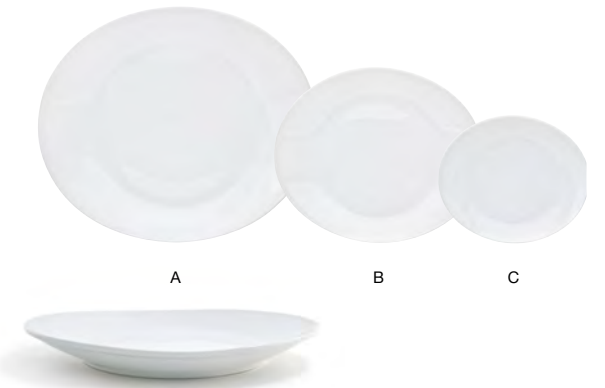

A 12" Oval Ellipse™ Plate pack 6 **DDP032WHP12**
12 x 10.25 x 1.5 in | 30.5 x 26.1 x 3.8 cm
B 9" Oval Ellipse™ Plate pack 12 **DSP015WHP13**
9 x 7.5 x 1.25 in | 22.6 x 19.2 x 2.9 cm
C 6.5" Oval Ellipse™ Plate pack 12 **DBB000WHP13**
6.5 x 5.5 x .75 in | 16.5 x 14.2 x 2 cm