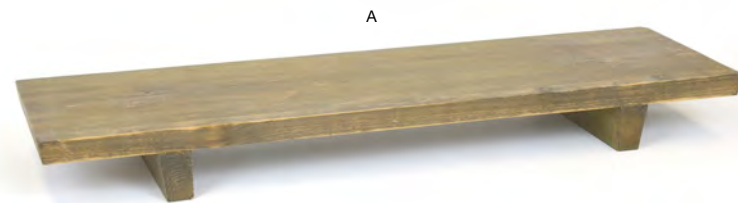

A 30" x 8" Asheville Board - Cider pack 2 SPT073NAW20 **NEW**
30 x 8 x 3 in | 76.4 x 20.4 x 7.6 cm