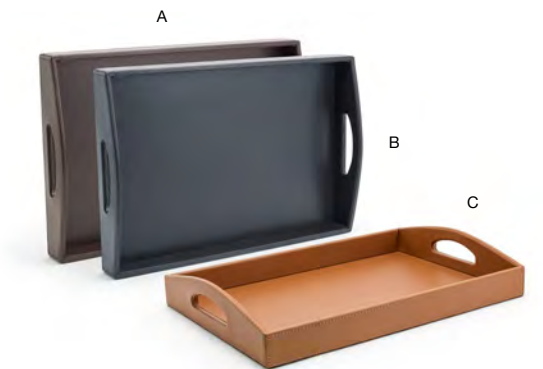

- **A 16" x 11" London Handled Tray - Brown** pack 4 **RRT014BRL21**
  16 x 11 x 2.75 in | 40.8 x 28 x 6.8 cm
- **B 16" x 11" London Handled Tray - Black** pack 4 **RRT014BKL21**
  16 x 11 x 2.75 in | 40.8 x 28 x 6.8 cm
- **C 16" x 11" London Handled Tray - Saddle** pack 4 **RRT014TAL21**
  16 x 11 x 2.75 in | 40.8 x 28 x 6.8 cm