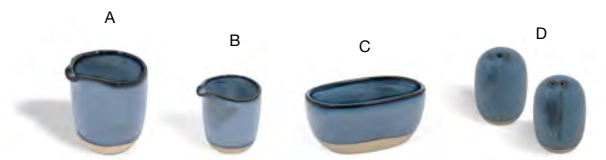

- **A 8 oz Artefact® Pourer - Indigo** pack 12 **TCR019BLP23**
  3.5 dia x 3.75 in | 8.6 dia x 9.4 cm, 237 ml
- **B 4 oz Artefact® Pourer - Indigo** pack 12 **TCR018BLP23**
  2.75 dia x 3 in | 6.8 dia x 7.6 cm, 118 ml
- **C 4" x 3" Artefact® Holder - Indigo** pack 6 **TSH010BLP22**
  4 x 3 x 2 in | 10 x 7.5 x 5.1 cm
- **D Artefact® Salt & Pepper Set - 3 oz - Indigo** pack 6 **TSP105BLP22**
  2 dia x 3 in | 5.2 dia x 7.6 cm, 90 ml