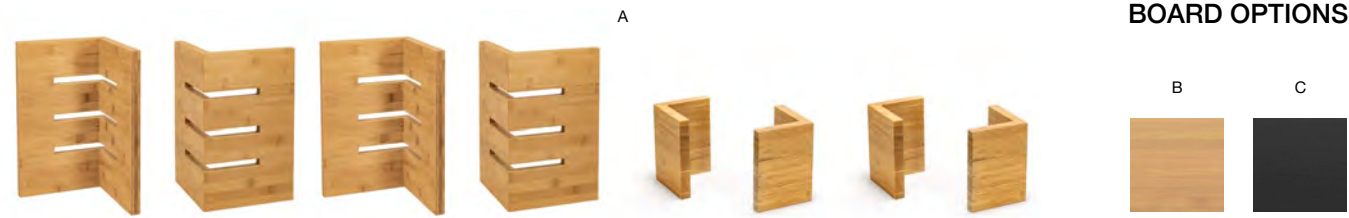

TERMS & CONDITIONS

A+B Buffet Essentials - Slotted Bamboo - Natural Bamboo on Natural BST053MUM28
13" Bamboo L Slotted Riser - Set of 2 - Natural
6.25" Bamboo L Risers - Set of 2 - Natural
14" Square Bamboo Board - Natural
36" x 8" Bamboo Board - Natural

A+C Buffet Essentials - Slotted Bamboo - Black Bamboo on Natural BST051MUM28
13" Bamboo L Slotted Riser - Set of 2 - Natural
6.25" Bamboo L Risers - Set of 2 - Natural
14" Square Bamboo Board - Black
36" x 8" Bamboo Board - Black

BOARD OPTIONS