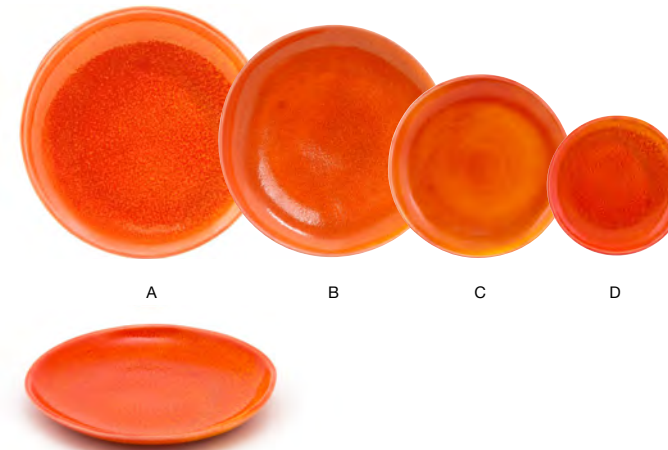

- **A 11" Round Kiln® Plate - Blood Orange** pack 6 **DOS029ORP22** **PC**
  11 dia x 1.75 in | 28.2 dia x 4.3 cm
- **B 10" Round Kiln® Plate - Blood Orange** pack 6 **DDP061ORP22**
  10 dia x 1.5 in | 25.1 dia x 4 cm
- **C 8" Round Kiln® Plate - Blood Orange** pack 12 **DSP031ORP23**
  8 dia x 1.25 in | 20.5 dia x 3.1 cm
- **D 6" Round Kiln® Plate - Blood Orange** pack 12 **DAP076ORP23**
  6 dia x 1 in | 15 dia x 2.3 cm