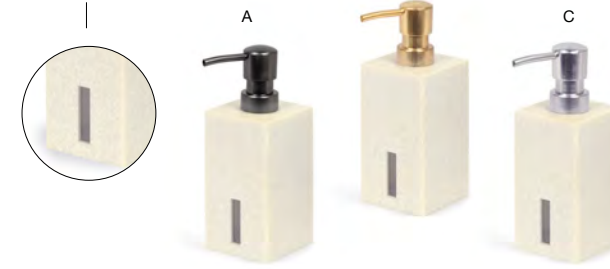

- **A 10 oz Morocco Pump - Stone with Matte Black Top** pack 6 **RSP032GYR12** **NEW**
  2.5 sq x 6.75 in | 6.5 sq x 17.4 cm, 296 ml
- **B 10 oz Morocco Pump - Stone with Matte Brass Top** pack 6 **RSP033GYR12** **NEW**
  2.5 sq x 6.75 in | 6.5 sq x 17.4 cm, 296 ml
- **C 10 oz Morocco Pump - Stone with Brushed Top** pack 6 **RSP034GYR12** **NEW**
  2.5 sq x 6.75 in | 6.5 sq x 17.4 cm, 296 ml