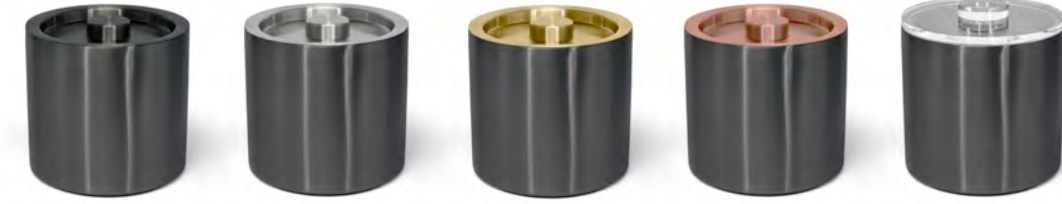

3 qt Round Brushed Stainless Ice Bucket - Matte Black
7.5 dia x 7.25 in
19 dia x 18.3 cm, 2.8 L
pack 4
RIB024BKS21

3 qt Round Brushed Stainless Ice Bucket - Matte Black with Silver Lid
7.5 dia x 7.25 in
19 dia x 18.3 cm, 2.8 L
pack 4
RIB031BKS21

3 qt Round Brushed Stainless Ice Bucket - Matte Black with Matte Brass Lid
7.5 dia x 7.25 in
19 dia x 18.3 cm, 2.8 L
pack 4
RIB032BKS21

3 qt Round Brushed Stainless Ice Bucket - Matte Black with Rose Gold Lid
7.5 dia x 7.25 in
19 dia x 18.3 cm, 2.8 L
pack 4
RIB075BKS21

3 qt Round Brushed Stainless Ice Bucket - Matte Black with Acrylic Lid
7.5 dia x 7.75 in
19 dia x 20 cm, 2.8 L
pack 4
RIB030BKS21