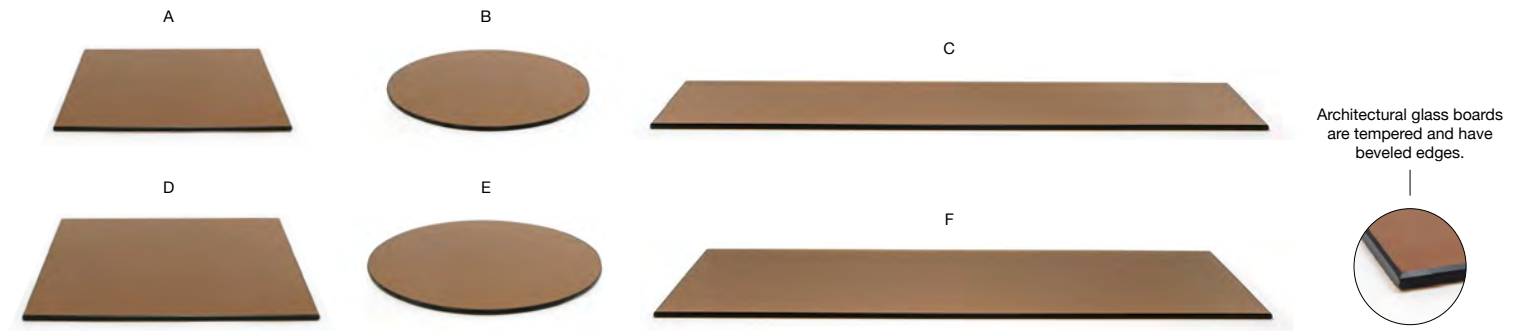

BUFFET ESSENTIAL ELEMENTS - GLASS BOARDS

- **A 14" Square Tempered Glass Board - Amber** pack 2 **BHO057BZG20**
  14 sq x .25 in | 35.6 sq x .8 cm
- **B 14" Round Tempered Glass Board - Amber** pack 2 **BHO058BZG20**
  14 dia x .25 in | 35.6 dia x .8 cm
- **C 36" x 8" Tempered Glass Board - Amber** pack 2 **BHO055BZG20**
  36 x 8 x .25 in | 91.5 x 20.3 x .8 cm
- **D 19" Square Tempered Glass Board - Amber** pack 2 **BHO125BZG20**
  19 sq x .25 in | 48.2 sq x .8 cm
- **E 19" Round Tempered Glass Board - Amber** pack 2 **BHO124BZG20**
  19 dia x .25 in | 48.2 dia x .8 cm
- **F 36" x 14" Tempered Glass Board - Amber** pack 2 **BHO056BZG20**
  36 x 14 x .25 in | 91.5 x 35.6 x .8 cm

Architectural glass boards are tempered and have beveled edges.