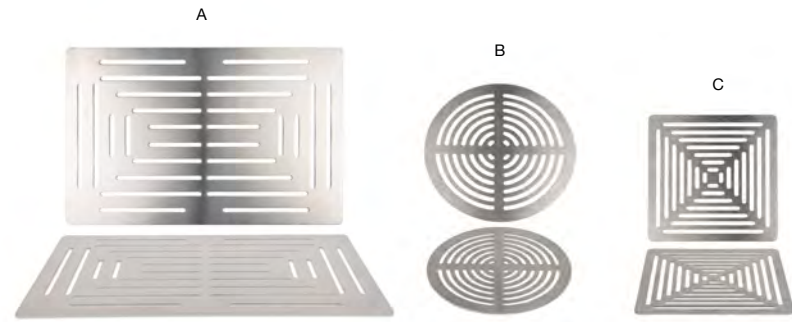

BUFFET ESSENTIAL ELEMENTS - HEATING TEMPERATURE CONTROL

- **A 22" x 14" Brushed Stainless Grill Plate - Silver** pack 2 BHO082BSS20 **NEW**
  22 x 14 x .5 in | 55.6 x 35.3 x 1.1 cm
- **B 9" Round Brushed Stainless Grill Plate - Silver** pack 2 BHO080BSS20 **NEW**
  9 dia x .5 in | 22.8 dia x 1.1 cm
- **C 8.25" Square Brushed Stainless Grill Plate - Silver** pack 2 BHO081BSS20 **NEW**
  8.25 sq x .5 in | 21.1 sq x 1.1 cm