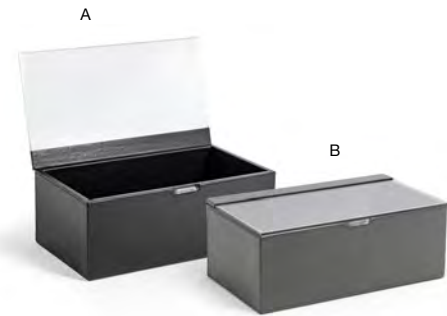

- **A** 9.5" x 5.25" Clear Top London Box - Black pack 2 RAH011BKL20
  9.5 x 5.25 x 3.5 in | 24 x 13.5 x 9.2 cm
- **B** 9.5" x 5.25" Clear Top London Box - Smoke pack 2 RAH011GYL20
  9.5 x 5.25 x 3.5 in | 24 x 13.5 x 9.2 cm