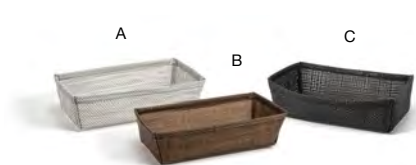

- **A 7.5" x 4.25" Metroweave® Basket - Mesh Grey** pack 6 **RBA005GYV22**
  7.5 x 4.25 x 3.25 in
  19 x 11 x 5.4 cm
- **B 7.5" x 4.25" Metroweave® Basket - Mesh Copper** pack 6 **RBA005COV22**
  7.5 x 4.25 x 3.25 in
  19 x 11 x 5.4 cm
- **C 7.5" x 4.25" Metroweave® Basket - Random Weave Black** pack 6 **RBA005BKV22**
  7.5 x 4.25 x 3.25 in
  19 x 11 x 5.4 cm