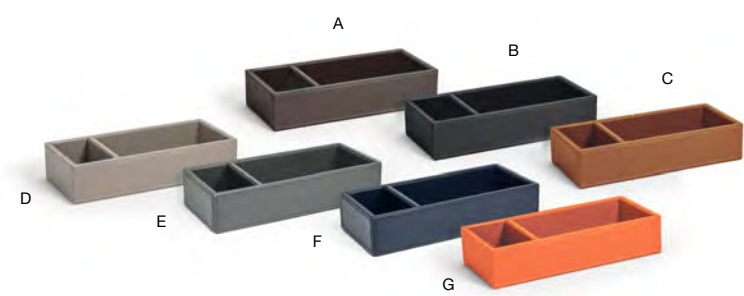

- **A 9.5" x 4.25" London Accessory Holder - Brown** pack 4 **RAH008BRL21**
  9.5 x 4.25 x 2 in | 24 x 10.7 x 5.1 cm
- **B 9.5" x 4.25" London Accessory Holder - Black** pack 4 **RAH008BKL21**
  9.5 x 4.25 x 2 in | 24 x 10.7 x 5.1 cm
- **C 9.5" x 4.25" London Accessory Holder - Saddle** pack 4 **RAH008TAL21**
  9.5 x 4.25 x 2 in | 24 x 10.7 x 5.1 cm
- **D 9.5" x 4.25" London Accessory Holder - Stone** pack 4 **RAH008BEL21**
  9.5 x 4.25 x 2 in | 24 x 10.7 x 5.1 cm
- **E 9.5" x 4.25" London Accessory Holder - Smoke** pack 4 **RAH008GYL21**
  9.5 x 4.25 x 2 in | 24 x 10.7 x 5.1 cm
- **F 9.5" x 4.25" London Accessory Holder - Navy** pack 4 **RAH008BLL21**
  9.5 x 4.25 x 2 in | 24 x 10.7 x 5.1 cm
- **G 9.5" x 4.25" London Accessory Holder - Persimmon** pack 4 **RAH008ORL21**
  9.5 x 4.25 x 2 in | 24 x 10.7 x 5.1 cm