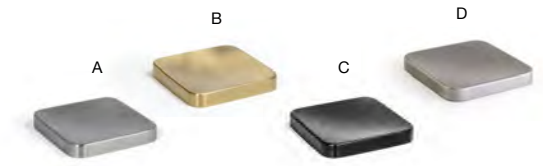

- **A 4.25" Round Brushed Stainless Dish - Silver** pack 12 **RSD012BSS13**
  4.25 dia x .75 in | 11 dia x 2 cm
- **B 4.25" Round Brushed Stainless Dish - Matte Brass** pack 12 **RSD012GOS13**
  4.25 dia x .75 in | 11 dia x 2 cm
- **C 4.25" Round Brushed Stainless Dish - Matte Black** pack 12 **RSD012BKS13**
  4.25 dia x .75 in | 11 dia x 2 cm
- **D 4.25" Round Stainless Dish - Antique** pack 12 **RSD012ANS13**
  4.25 dia x .75 in | 11 dia x 2 cm

- **A 4" Square Brushed Stainless Dish - Silver** pack 12 **RSD030BSS23**
  4 sq x .5 in | 10.3 sq x 1.5 cm
- **B 4" Square Brushed Stainless Dish - Matte Brass** pack 12 **RSD030GOS23**
  4 sq x .5 in | 10.3 sq x 1.5 cm
- **C 4" Square Brushed Stainless Dish - Matte Black** pack 12 **RSD030BKS23**
  4 sq x .5 in | 10.3 sq x 1.5 cm
- **D 4" Square Stainless Dish - Antique** pack 12 **RSD030ANS23**
  4 sq x .5 in | 10.3 sq x 1.5 cm