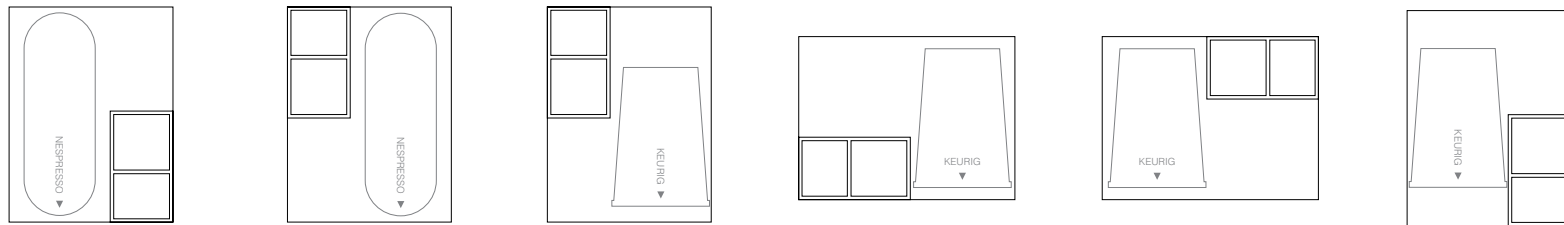

SIX SUGGESTED LAYOUTS FOR POPULAR COFFEE MAKERS

**24" x 19" London Blotter with Pockets - Saddle**  
24 x 19 x .5 in | 61 x 48 x 1 cm  
pack 4  
RBL007TAL21

- A** 24" x 19" London Blotter - Smoke pack 4 RBL002GYL21 **NEW**  
24 x 19 x .5 in | 61 x 48 x 1 cm
- B** 24" x 19" London Blotter - Brown pack 4 RBL002BRL21  
24 x 19 x .5 in | 61 x 48 x 1 cm
- C** 24" x 19" London Blotter - Black pack 4 RBL002BKL21  
24 x 19 x .5 in | 61 x 48 x 1 cm