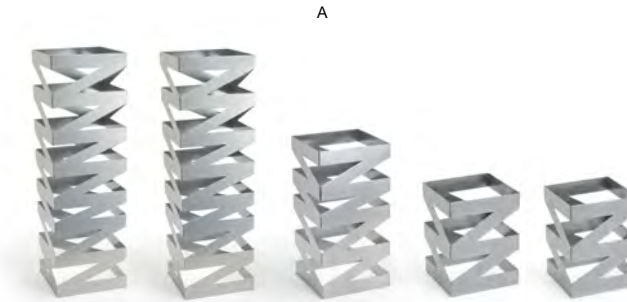

- **A+B Buffet Essentials - Zig Zag - Smoke Glass on Silver** **BST005MUM28**
  22.5" Zig Zag Risers - Set of 2 - Silver pack 1
  Zig Zag Risers - Set of 3 - Silver pack 1
  14" Round Tempered Glass Board - Smoke pack 2
  14" Square Tempered Glass Board - Smoke pack 2
  36" x 8" Tempered Glass Board - Smoke pack 2
- **A+C Buffet Essentials - Zig Zag - Clear Glass on Silver** **BST016MUM28**
  22.5" Zig Zag Risers - Set of 2 - Silver pack 1
  Zig Zag Risers - Set of 3 - Silver pack 1
  14" Round Tempered Glass Board - Clear pack 2
  14" Square Tempered Glass Board - Clear pack 2
  36" x 8" Tempered Glass Board - Clear pack 2

BOARD OPTIONS

- **A+D Buffet Essentials - Zig Zag - Black Bamboo on Silver** **BST017MUM28**
  22.5" Zig Zag Risers - Set of 2 - Silver pack 1
  Zig Zag Risers - Set of 3 - Silver pack 1
  14" Round Bamboo Board - Black pack 2
  14" Square Bamboo Board - Black pack 2
  36" x 8" Bamboo Board - Black pack 2
- **A+E Buffet Essentials - Zig Zag - Natural Bamboo on Silver** **BST018MUM28**
  22.5" Zig Zag Risers - Set of 2 - Silver pack 1
  Zig Zag Risers - Set of 3 - Silver pack 1
  14" Round Bamboo Board - Smoke pack 2
  14" Square Bamboo Board - Smoke pack 2
  36" x 8" Bamboo Board - Smoke pack 2