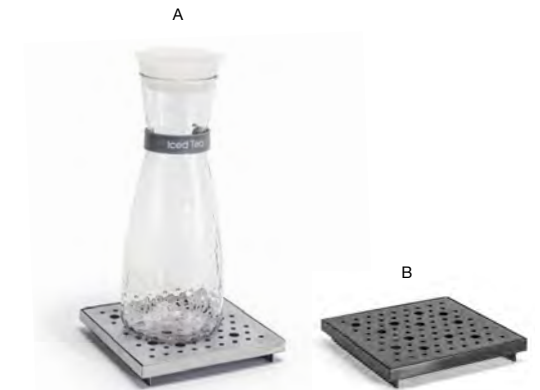

A 6" Square Brushed Stainless Footed Drip Tray - Silver pack 6 BPT036BSS22
6 sq x 1 in | 15.3 sq x 2.4 cm

B 6" Square Brushed Stainless Footed Drip Tray - Matte Black pack 6 BPT036BKS22
6 sq x 1 in | 15.3 sq x 2.4 cm

Shown with:
38 oz Drinkwise® Hammered Carafe
ACF003CLT22

38 oz Self Close/Pour Lid
ACF006FRT23

Beverage Carafe Labels - Set of 8
ACF010GYT88
See on page 236