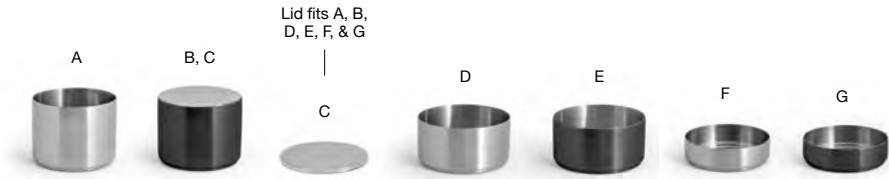

- **A 9 oz Round Brushed Stainless Soho Holder - Silver** pack 12 **DSD072BSS23**
  3 dia x 2.25 in | 7.9 dia x 5.9 cm, 266 ml
- **B 9 oz Round Brushed Stainless Soho Holder - Matte Black** pack 12 **DSD072BKS23**
  3 dia x 2.25 in | 7.9 dia x 5.9 cm, 266 ml
- **C Round Brushed Soho Stainless Lid - Silver** pack 12 **TCV001BSS13**
  3 dia x .25 in | 7.9 dia x .5 cm
- **D 6 oz Round Brushed Stainless Soho Holder - Silver** pack 12 **DSD073BSS23**
  3 dia x 1.5 in | 7.9 dia x 3.9 cm, 177 ml
- **E 6 oz Round Brushed Stainless Soho Holder - Matte Black** pack 12 **DSD073BKS23**
  3 dia x 1.5 in | 7.9 dia x 3.9 cm, 177 ml
- **F 3 oz Round Brushed Stainless Soho Holder - Silver** pack 12 **DSD074BSS23**
  3 dia x .75 in | 7.9 dia x 2.1 cm, 89 ml
- **G 3" Round Brushed Stainless Soho Dish - Matte Black** pack 12 **DSD074BKS23**
  3 dia x .75 in | 7.9 dia x 2.1 cm, 89 ml

ASK ABOUT customization!

- **A Round Brushed Stainless Jar with Lid - Matte Brass with Silver Lid** pack 12 **RJR029GOS23**
  2.5 dia x 4.25 in | 6.5 dia x 10.6 cm
- **B Round Brushed Stainless Jar with Lid - Matte Brass with Matte Brass Lid** pack 12 **RJR024GOS23**
  2.5 dia x 4.25 in | 6.5 dia x 10.6 cm
- **C Round Brushed Stainless Jar with Lid - Matte Brass with Matte Black Lid** pack 12 **RJR028GOS23**
  2.5 dia x 4.25 in | 6.5 dia x 10.6 cm

- **A 14 oz Round Brushed Stainless Holder - Silver** pack 6 **DMU021BSS22**
  3.25 dia x 3 in | 8.5 dia x 7.8 cm, 414 ml
- **B 14 oz Round Brushed Stainless Holder - Matte Brass** pack 6 **DMU021GOS22**
  3.25 dia x 3 in | 8.5 dia x 7.8 cm, 414 ml