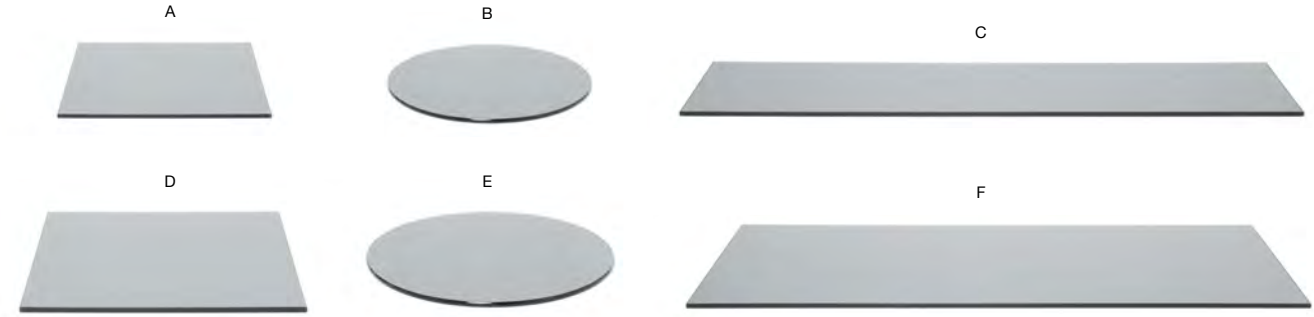

- **A 14" Square Tempered Glass Board - Smoke** pack 2 **BHO057SMG20**
  14 sq x .25 in | 35.6 sq x .8 cm
- **B 14" Round Tempered Glass Board - Smoke** pack 2 **BHO058SMG20**
  14 dia x .25 in | 35.6 dia x .8 cm
- **C 36" x 8" Tempered Glass Board - Smoke** pack 2 **BHO055SMG20**
  36 x 8 x .25 in | 91.5 x 20.3 x .8 cm
- **D 19" Square Tempered Glass Board - Smoke** pack 2 **BHO125SMG20**
  19 sq x .25 in | 48.2 sq x .8 cm
- **E 19" Round Tempered Glass Board - Smoke** pack 2 **BHO124SMG20**
  19 dia x .25 in | 48.2 dia x .8 cm
- **F 36" x 14" Tempered Glass Board - Smoke** pack 2 **BHO056SMG20**
  36 x 14 x .25 in | 91.5 x 35.6 x .8 cm

ASK ABOUT customization!