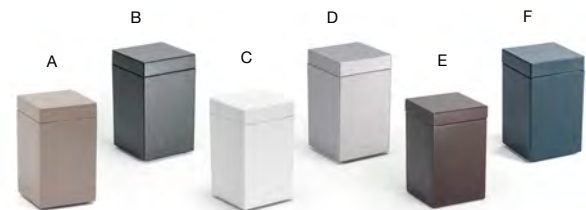

- **A New York Jar with Lid - Stone** pack 6 **RJR018BET12**
  2.5 sq x 4.25 in | 6.4 sq x 10.6 cm
- **B New York Jar with Lid - Onyx** pack 6 **RJR018BKT12**
  2.5 sq x 4.25 in | 6.4 sq x 10.6 cm
- **C New York Jar with Lid - Snow** pack 6 **RJR018WHT12**
  2.5 sq x 4.25 in | 6.4 sq x 10.6 cm
- **D New York Jar with Lid - Steel** pack 6 **RJR018SIT12**
  2.5 sq x 4.25 in | 6.4 sq x 10.6 cm
- **E New York Jar with Lid - Chocolate** pack 6 **RJR018EST12**
  2.5 sq x 4.25 in | 6.4 sq x 10.6 cm
- **F New York Jar with Lid - Peacock** pack 6 **RJR018BLT22**
  2.5 sq x 4.25 in | 6.4 sq x 10.6 cm