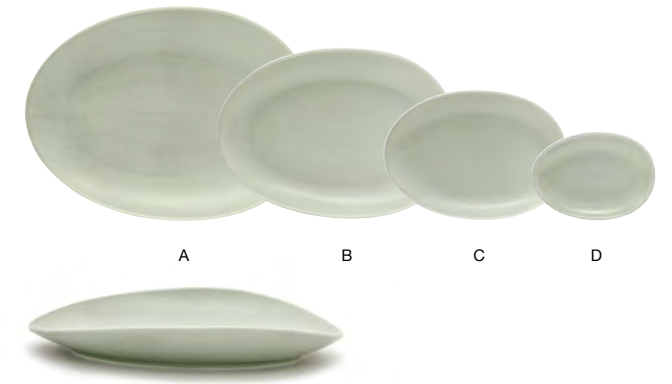

A 12" Oval Tides® Plate - Pumice pack 2 **DOS030GYP20**
12 x 8.75 x 2 in | 30.5 x 22.3 x 5.2 cm
B 10" Oval Tides® Plate - Pumice pack 4 **DDP063GYP21**
10 x 7.25 x 1.5 in | 25.5 x 18.3 x 4 cm
C 8" Oval Tides® Plate - Pumice pack 6 **DSP033GYP22**
8 x 5.75 x 1.25 in | 20.5 x 14.5 x 3.1 cm
D 5.5" Oval Tides® Plate - Pumice pack 12 **DAP077GYP23**
5.5 x 4 x 1 in | 14 x 10.3 x 2.5 cm