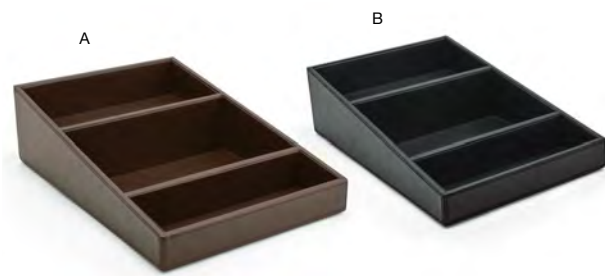

MULTIPLE COMPARTMENTS, SIZED TO OPTIMIZE SPACE AND KEEP AMENITIES ORGANIZED

- **A** 14.75" x 9.75" London Tiered Tray - Brown pack 2 RRT021BRL20
  14.75 x 9.75 x 4 in | 37.5 x 25 x 10.3 cm
- **B** 14.75" x 9.75" London Tiered Tray - Black pack 2 RRT021BKL20
  14.75 x 9.75 x 4 in | 37.5 x 25 x 10.3 cm