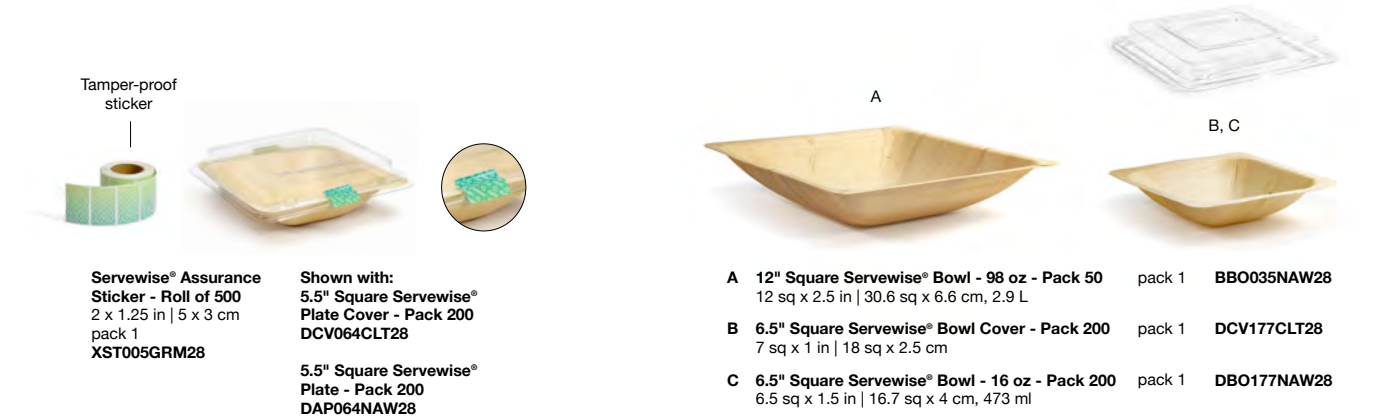

SERVEWISE® DISPOSABLES

natural

Serwise® disposables are earth-friendly, single-use serving solutions made from highly renewable woods that are great for grab-and-go, events, and catering. Covers are available for select shapes and sizes for added functionality.

VERSATILE DESIGNS | BIODEGRADABLE | SINGLE-USE