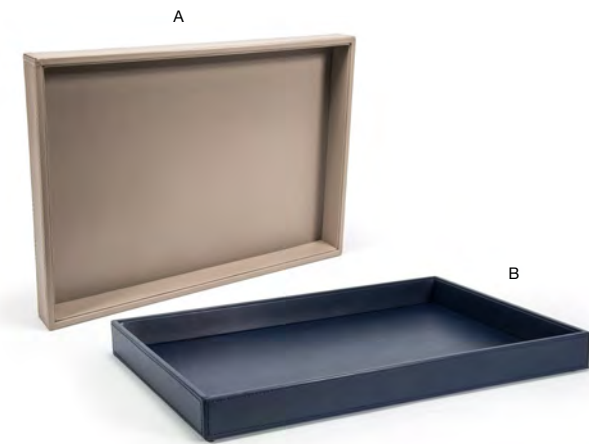

- **A 18.25" x 12.5" London Tray - Stone** pack 4 **RRT023BEL21**
  18.25 x 12.5 x 1.75 in | 46.5 x 31.6 x 4.3 cm
- **B 18.25" x 12.5" London Tray - Navy** pack 4 **RRT023BLL21**
  18.25 x 12.5 x 1.75 in | 46.5 x 31.6 x 4.3 cm