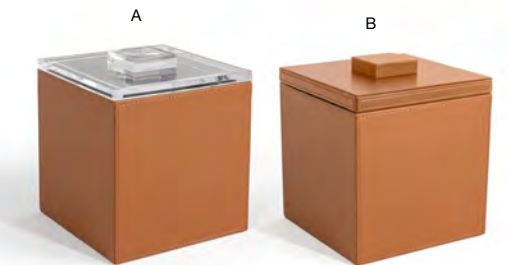

- **A 3.5 qt Square London Ice Bucket - Saddle with Acrylic Lid** pack 4 **RIB002TAL11**
  7 sq x 7.75 in | 17.8 sq x 19.5 cm, 3.3 L
- **B 3.5 qt Square London Ice Bucket - Saddle** pack 4 **RIB001TAL11**
  7 sq x 8 in | 17.8 sq x 20.4 cm, 3.3 L