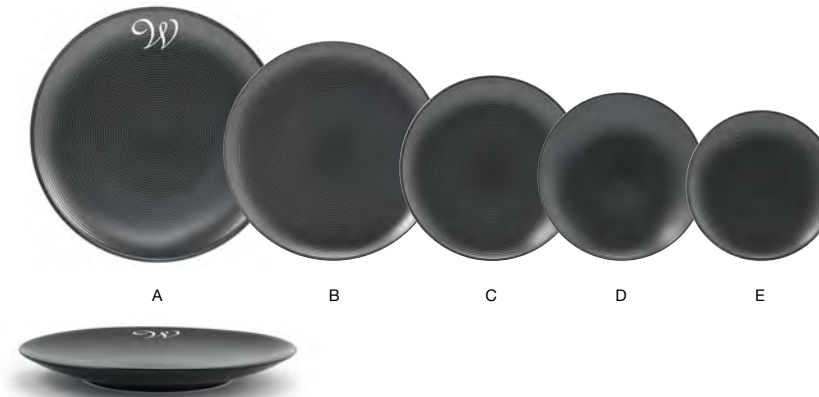

- **A 11" Round Spiral® Plate - Ink** pack 6 **DDP018BKP22** **PC**
  11 dia x 1.5 in | 28.2 dia x 3.8 cm
- **B 9.5" Round Spiral® Plate - Ink** pack 6 **DSP022BKP22** **PC**
  9.5 dia x 1.25 in | 24.2 dia x 3.4 cm
- **C 8" Round Spiral® Plate - Ink** pack 12 **DSP008BKP23**
  8 dia x 1 in | 20.6 dia x 2.8 cm
- **D 7.25" Round Spiral® Plate - Ink** pack 6 **DAP059BKP22**
  7.25 dia x 1.25 in | 18.7 dia x 2.9 cm
- **E 6.5" Round Spiral® Plate - Ink** pack 12 **DBB001BKP23**
  6.5 dia x .75 in | 16.6 dia x 2.5 cm