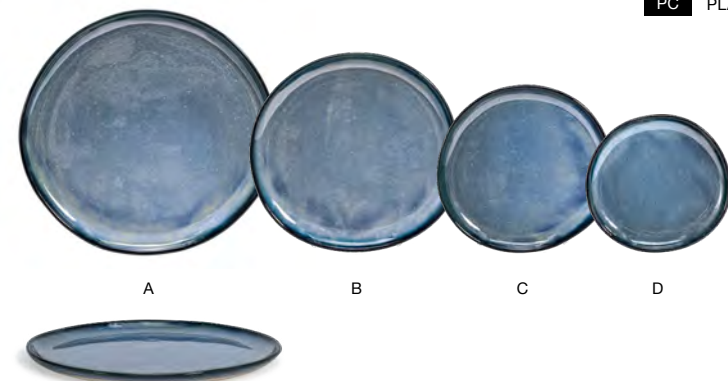

ARTISANAL DESIGN | LIFETIME PLUS WARRANTY | STACKABLE ORGANIC SHAPES

White Available  
Pages 18-19

More Colors Available  
Pages 82-87

NEW collection

PC PLATE COVER AVAILABLE

- A 11" Round Artefact® Plate - Indigo** pack 4 **DDP068BLP21** **PC**  
11 dia x .75 in | 28 dia x 1.9 cm
- B 9" Round Artefact® Plate - Indigo** pack 6 **DDP069BLP22**  
9 dia x .75 in | 23 dia x 1.8 cm
- C 7.5" Round Artefact® Plate - Indigo** pack 12 **DSP036BLP23**  
7.5 dia x .75 in | 19 dia x 1.8 cm
- D 6" Round Artefact® Plate - Indigo** pack 12 **DAP082BLP23**  
6 dia x .5 in | 15 dia x 1.4 cm