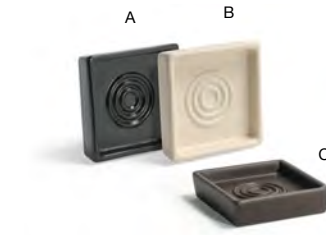

A 4" Square Morocco Dish - Onyx pack 12 RSD007BKC23 (stoneware)
4 sq x 1 in | 10.4 sq x 2.7 cm
B 4" Square Morocco Dish - Stone pack 12 RSD007BKC23 (stoneware)
4 sq x 1 in | 10.4 sq x 2.7 cm
C 4" Square Morocco Dish - Chocolate pack 12 RSD007BKC23 (stoneware)
4 sq x 1 in | 10.4 sq x 2.7 cm