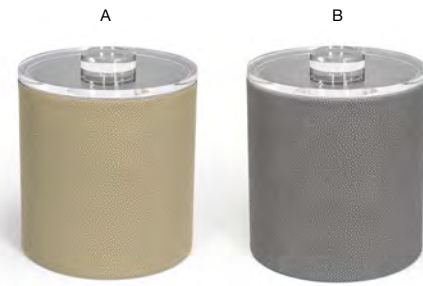

TWO-TONE TEXTURE | WATER & STAIN-RESISTANT | PHTHALATE-FREE

VEGAN PANDAN

**A** 3.5 qt Round Belize Ice Bucket - Dune pack 4 RIB023BEL21  
7.5 dia x 9 in | 19.2 dia x 22.7 cm, 3.3 L

**B** 3.5 qt Round Belize Ice Bucket - Smoke pack 4 RIB023GYL21  
7.5 dia x 9 in | 19.2 dia x 22.7 cm, 3.3 L