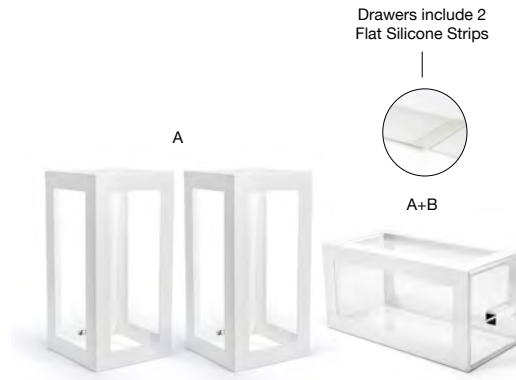

Drawers include 2 Flat Silicone Strips

1. **A** 13" Metal Risers - Set of 2 - White
     6.5 sq x 13 in | 16.3 sq x 32.8 cm pack 1 **BRI014WHI28**
   - **B** Acrylic Display Drawer
     13.5 x 6 sq in | 34.3 x 15.5 sq cm pack 2 **BHO079CLT20**
   - **A+B** Metal Housing/Drawer Set - White
     13.75 x 6.5 x 6.5 in | 34.8 x 16.3 x 16.3 cm pack 2 **BHO123WHI20**
2. Replacement Flat Silicone Strip - Bag of 2
   BHO107CLT88

- **A** 1.5" x 0.75" Brushed Stainless Menu/Sign Holder - Silver
  1.5 x .75 x .75 in | 3.8 x 1.9 x 1.9 cm pack 12 **BHO001BCZ23**
- **B** 1.5" x 0.75" Brushed Stainless Menu/Sign Holder - Matte Brass
  1.5 x .75 x .75 in | 3.8 x 1.9 x 1.9 cm pack 12 **BHO001GOZ23**
- **C** 1.5" x 0.75" Brushed Stainless Menu/Sign Holder - Matte Black
  1.5 x .75 x .75 in | 3.8 x 1.9 x 1.9 cm pack 12 **BHO001BKZ23**

BUFFET ESSENTIAL ELEMENTS - STORAGE & TRANSPORTATION

Drawstring storage bags and safety straps protect your riser and board investment

6 zippered pouches ideal for utensils, tongs, menu/sign holders, and other smaller items

Multi-functional and large capacity holds multiple buffet foundation pieces

Clear front pocket label and organize bag contents

Strong wheels for easy transportation rolls well and folds flat for easy, compact storage

Back

Front