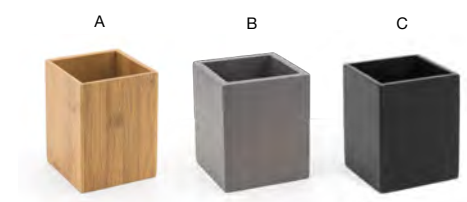

A 3.75" Square Bamboo Holder - Natural pack 6 **BHO086BBB22**
3.75 sq x 4.5 in | 9.5 sq x 11.4 cm

B 3.75" Square Bamboo Holder - Smoke pack 6 **BHO086GYB22**
3.75 sq x 4.5 in | 9.5 sq x 11.4 cm

C 3.75" Square Bamboo Holder - Black pack 6 **BHO086BKB22**
3.75 sq x 4.5 in | 9.5 sq x 11.4 cm

Fits:
11.75" x 4.25" Bamboo Tray
RTR006BBB12 natural
RTR006GYB12 smoke
RTR006BKB12 black