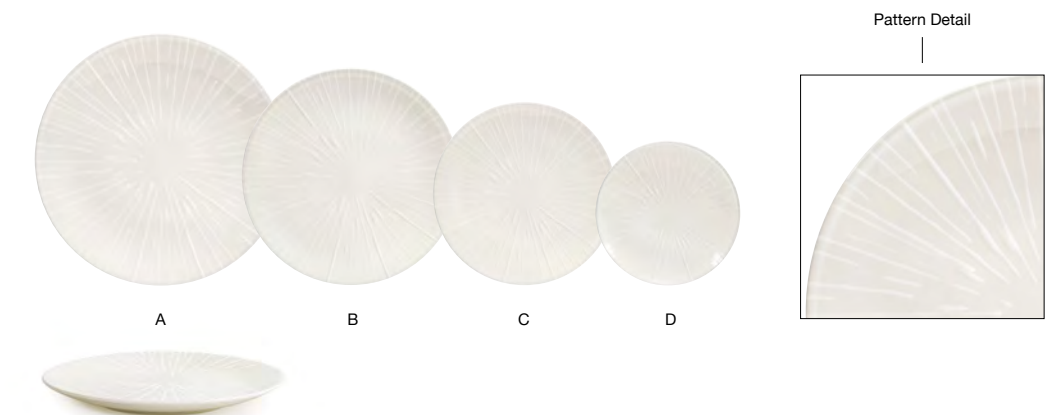

A 11" Round Catalyst® Coupe Plate - Spoke™ 11 dia x 1.25 in | 27.9 dia x 3.1 cm	pack 4	DDP090BEP21	Mg	PC	C 8" Round Catalyst® Coupe Plate - Spoke™ 8 dia x .75 in | 20.3 dia x 2 cm	pack 6	DSP046BEP22	Mg
B 9.5" Round Catalyst® Coupe Plate - Spoke™ 9.5 dia x .75 in | 24.4 dia x 2.1 cm	pack 6	DDP093BEP22	Mg	PC	D 6.25" Round Catalyst® Coupe Plate - Spoke™ 6.25 dia x 1 in | 16.1 dia x 2.4 cm	pack 6	DAP091BEP22	Mg