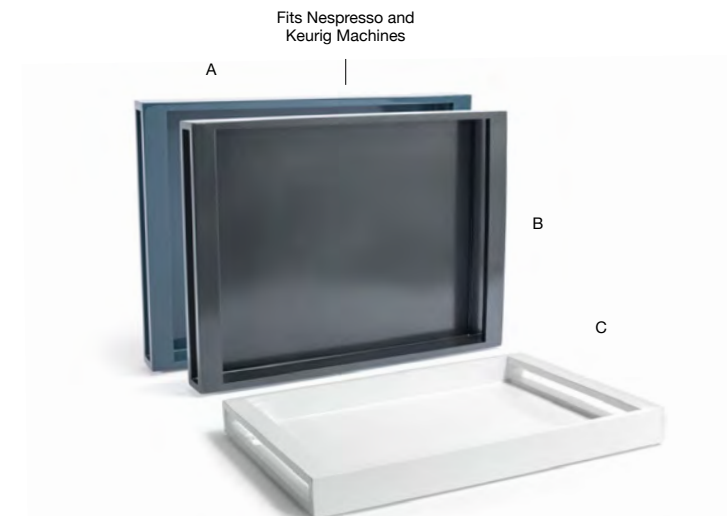

- **A 16" x 12" New York Tray - Peacock** pack 2 **RRT007BLW20**
  16 x 12 x 1.75 in | 40.5 x 30.5 x 4.3 cm
- **B 16" x 12" New York Tray - Onyx** pack 2 **RRT007BKW20**
  16 x 12 x 1.75 in | 40.5 x 30.5 x 4.3 cm
- **C 16" x 12" New York Tray - Snow** pack 2 **RRT007WHW20**
  16 x 12 x 1.75 in | 40.5 x 30.5 x 4.3 cm