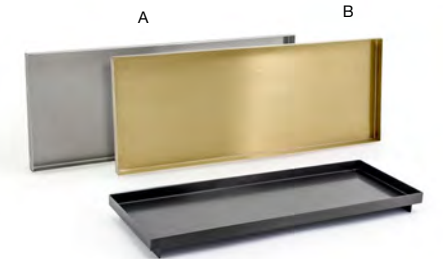

- **A 12.25" x 4.75" Brushed Stainless Amenity Tray - Silver** pack 6 **RTR014BSS12**
  12.25 x 4.75 x 1 in | 30.8 x 12 x 2.5 cm
- **B 12.25" x 4.75" Brushed Stainless Amenity Tray - Matte Brass** pack 6 **RTR014GOS12**
  12.25 x 4.75 x 1 in | 30.8 x 12 x 2.5 cm
- **C 12.25" x 4.75" Brushed Stainless Amenity Tray - Matte Black** pack 6 **RTR014BKS12**
  12.25 x 4.75 x 1 in | 30.8 x 12 x 2.5 cm

- **12.25" x 4.75" Bali Footed Tray**
  12.25 x 4.75 x 1 in | 31 x 12 x 2.6 cm
  pack 6
  RTR007BBB12

- **12" x 4" Canvas® Tray**
  12 x 4 x .5 in | 30.5 x 10.2 x 1 cm
  pack 12
  DAP028WHP23