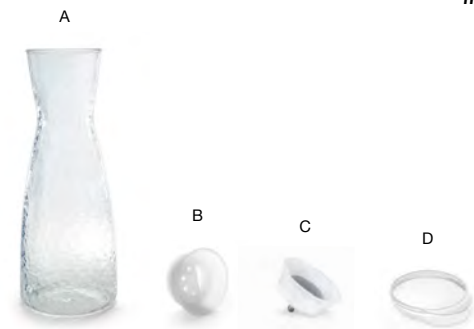

h = height | t = top | b = base | m = max

- **A 38 oz Drinkwise® Hammered Carafe** pack 6 **ACF003CLT22**
  h10 | t2.75 | b4 | m4 in
  h25.5 | t7.3 | b10.2 | m10.2 cm, 1.1 L
- **B 38 oz Fast/Slow Pourer** pack 12 **ACF012FRT23**
  3.25 dia x 1.25 in
  8.2 dia x 3.1 cm
- **C 38 oz Self Close/Pour Lid** pack 12 **ACF006FRT23**
  3.25 dia x 1.25 in
  8.2 dia x 3.1 cm
- **D 38 oz Carafe Snap Lid** pack 12 **ACV003FRT23**
  3.5 dia in | 8.8 dia cm