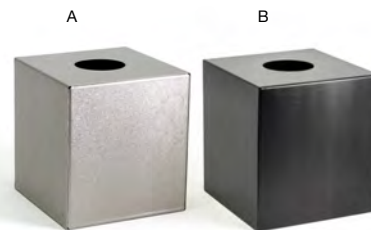

A Stainless Tissue Cover - Antique pack 4 **RTB021ANS21**
5 sq x 5.5 in | 12.9 sq x 14 cm

B Stainless Tissue Cover - Matte Black pack 4 **RTB021BKS21**
5 sq x 5.5 in | 12.9 sq x 14 cm

See our Tissue Box Riser on page 140