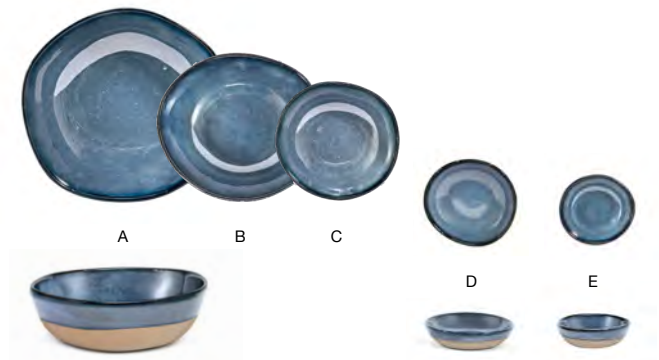

- **A 8.75" Round Artefact® Bowl - 48 oz - Indigo** pack 4 **DBO161BLP21**
  8.75 dia x 2.75 in | 22 dia x 7.2 cm, 1.4 L
- **B 7" Round Artefact® Bowl - 24 oz - Indigo** pack 6 **DBO163BLP22**
  7 dia x 2.25 in | 18 dia x 5.9 cm, 710 ml
- **C 5.25" Round Artefact® Bowl - 11 oz - Indigo** pack 12 **DBO164BLP23**
  5.25 dia x 1.75 in | 13.4 dia x 4.2 cm, 325 ml
- **D 3.5 oz Round Artefact® Ramekin - Indigo** pack 12 **DSD070BLP23**
  4 dia x 1 in | 10.2 dia x 2.5 cm, 104 ml
- **E 2 oz Round Artefact® Ramekin - Indigo** pack 12 **DSD071BLP23**
  3.25 dia x 1 in | 8.1 dia x 2.5 cm, 59 ml

- **A 16 oz Artefact® Mug - Indigo** pack 12 **DMU027BLP23**
  5.75 x 4.25 x 3.25 in | 14.7 x 10.5 x 8.5 cm, 473 ml
- **B 11 oz Artefact® Cup - Indigo** pack 12 **DMU026BLP23**
  5 x 3.5 x 3 in | 12.6 x 9.2 x 7.5 cm, 325 ml
- **C 6" Round Artefact® Saucer - Indigo** pack 12 **DCS064BLP23**
  6 dia x .75 in | 15.5 dia x 1.6 cm
- **D 3 oz Artefact® Cup - Indigo** pack 12 **DCS069BLP23**
  3.25 x 2.5 x 1.75 in | 8.3 x 6.5 x 4.7 cm, 89 ml
- **E 4.5" Artefact® Saucer - Indigo** pack 12 **DCS070BLP23**
  4.5 dia x .5 in | 11.7 dia x 1.4 cm