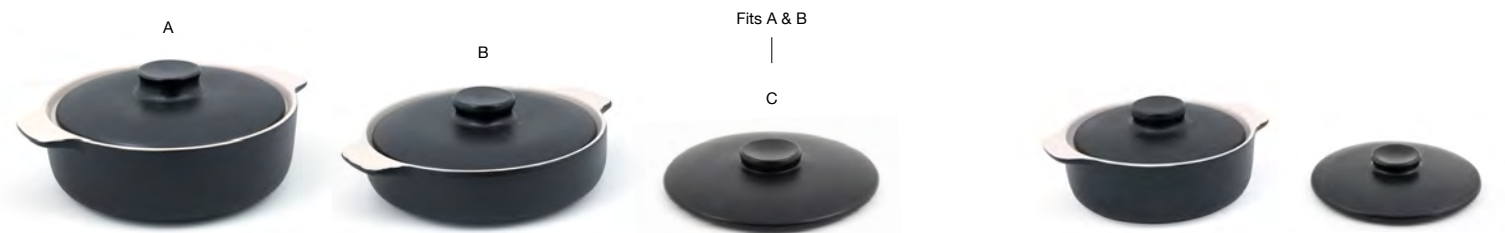

- **A** 9.25" Round Kiln® Ovenware Dish with Lid - Black pack 2 **DBO139BKC20**
  11.25 x 9.25 x 4.25 in | 28.5 x 23.5 x 10.8 cm, 2.2 L
- **B** 56 oz Round Kiln® Ovenware Dish with Lid - Black pack 2 **DBO140BKC20**
  11.25 x 9.25 x 3.5 in | 28.5 x 23.5 x 8.8 cm, 1.7 L
- **C** Replacement 56/74 oz Round Kiln® Ovenware Lid - Black pack 2 **DLI139BKC20**
  8.5 dia x 1.5 in | 21.5 dia x 4 cm

- **21 oz Round Kiln® Ovenware Dish with Lid - Black** pack 4 **DBO132BKC21**
  7.5 x 6.25 x 3.25 in | 19.2 x 15.7 x 8.1 cm, 621 ml
- **21 oz Round Kiln® Ovenware Dish with Lid - Black** pack 4 **DBO132BKC21**
  7.5 x 6.25 x 3.25 in | 19.2 x 15.7 x 8.1 cm, 621 ml

- **16 oz Round Kiln® Ovenware Dish with Lid - Black** pack 12 **DBO133BKC23**
  6 x 4.75 x 3 in
  15.4 x 12 x 7.8 cm, 473 ml

- **Replacement 16 oz Round Kiln® Ovenware Lid - Black** pack 12 **DLI133BKC23**
  4.25 dia x 1.25 in
  10.6 dia x 2.9 cm

- **7 oz Round Kiln® Ovenware Dish with Lid - Black** pack 12 **DBO134BKC23**
  5 x 4 x 2.5 in
  13 x 10 x 6.5 cm, 207 ml

- **Replacement 7 oz Round Kiln® Ovenware Lid - Black** pack 12 **DLI134BKC23**
  3.5 dia x 1 in
  9.1 dia x 2.4 cm