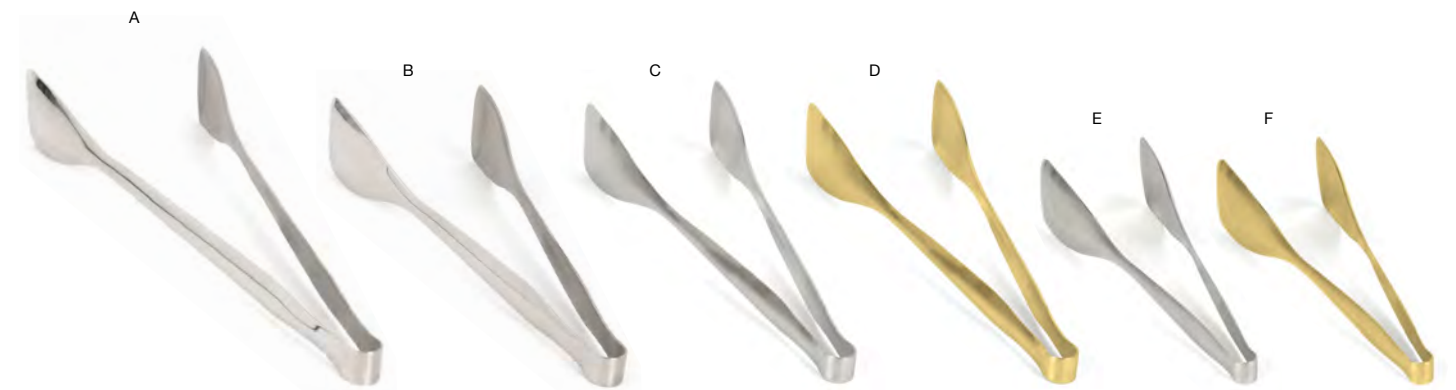

- **A** 15" Mirrored Stainless Tongs - Silver pack 6 **BUT025MSS22**
  15 in | 38.1 cm
- **B** 12" Mirrored Stainless Tongs - Silver pack 6 **BUT024MSS22**
  12 in | 30.5 cm
- **C** 12" Brushed Stainless Tongs - Silver pack 6 **BUT024BSS22** **NEW**
  12 in | 30.5 cm
- **D** 12" Brushed Stainless Tongs - Matte Brass pack 6 **BUT024GOS22** **NEW**
  12 in | 30.5 cm
- **E** 9" Brushed Stainless Tongs - Silver pack 6 **BUT026BSS22** **NEW**
  9 in | 23.1 cm
- **F** 9" Brushed Stainless Tongs - Matte Brass pack 6 **BUT026GOS22** **NEW**
  9 in | 23.1 cm