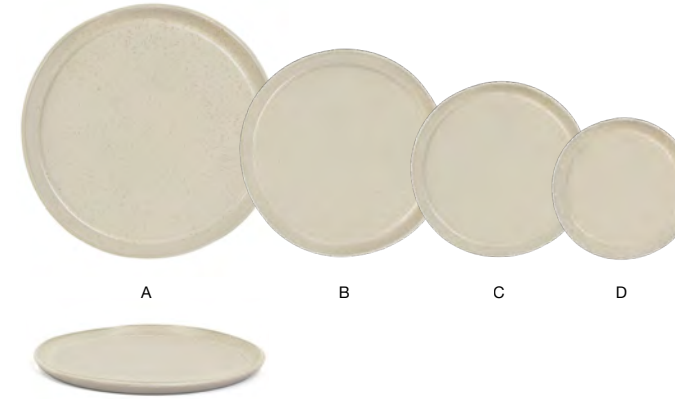

- **A 11" Round Mezze™ Plate - Sesame** pack 4 **DDP098BEP21** **PC**
  11 dia x .5 in | 28.2 dia x 1.5 cm
- **B 9" Round Mezze™ Plate - Sesame** pack 6 **DSP048BEP22**
  9 dia x .5 in | 23.1 dia x 1.5 cm
- **C 7.5" Round Mezze™ Plate - Sesame** pack 12 **DAP093BEP23**
  7.5 dia x .5 in | 19.3 dia x 1.5 cm
- **D 6" Round Mezze™ Plate - Sesame** pack 12 **DBB042BEP23**
  6 dia x .5 in | 15.5 dia x 1.3 cm

- **9.25" Round Mezze™ Bowl - 36 oz - Sesame**
  9.25 dia x 1.5 in
  23.5 dia x 4 cm, 1.1 L
  pack 4
  DBO199BEP21
  PC