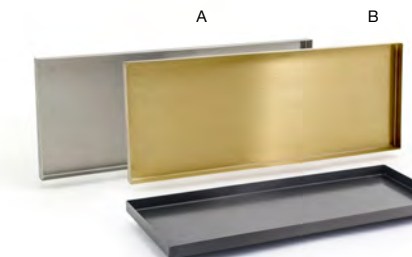

STAINLESS STEEL

TOKYO
matte black, matte brass & silver

Traditional forms are reimagined using bold materials in the Tokyo collection to enhance any bath or guestroom display. Crafted from the highest quality stainless steel, this durable collection is sleek and functional.

CORROSION-RESISTANT | PERMANENT PVD FINISH | THICK GAUGE

- **A 4.25" Round Brushed Stainless Soap Dish - Silver** pack 12 **RSD012BSS13**
  4.25 dia x .75 in | 11 dia x 2 cm
- **B 4.25" Round Brushed Stainless Soap Dish - Matte Brass** pack 12 **RSD012GOS13**
  4.25 dia x .75 in | 11 dia x 2 cm
- **C 4.25" Round Brushed Stainless Soap Dish - Matte Black** pack 12 **RSD012BKS13**
  4.25 dia x .75 in | 11 dia x 2 cm

- **A 4" Square Brushed Stainless Soap Dish - Silver** pack 12 **RSD030BSS23**
  4 sq x .5 in | 10.3 sq x 1.5 cm
- **B 4" Square Brushed Stainless Soap Dish - Matte Brass** pack 12 **RSD030GOS23**
  4 sq x .5 in | 10.3 sq x 1.5 cm
- **C 4" Square Brushed Stainless Soap Dish - Matte Black** pack 12 **RSD030BKS23**
  4 sq x .5 in | 10.3 sq x 1.5 cm

- **A 10" x 4.5" Brushed Stainless Amenity Tray - Silver** pack 6 **RTR037BSS22**
  10 x 4.5 x .5 in | 25.4 x 11.4 x 1.4 cm
- **B 10" x 4.5" Brushed Stainless Amenity Tray - Matte Brass** pack 6 **RTR037GOS22**
  10 x 4.5 x .5 in | 25.4 x 11.4 x 1.4 cm
- **C 10" x 4.5" Brushed Stainless Amenity Tray - Matte Black** pack 6 **RTR037BKS22**
  10 x 4.5 x .5 in | 25.4 x 11.4 x 1.4 cm

- **A 6" Square Brushed Stainless Amenity Tray - Silver** pack 6 **RTR015BSS12**
  6 sq x 1 in | 15.3 sq x 2.4 cm
- **B 6" Square Brushed Stainless Amenity Tray - Matte Black** pack 6 **RTR015BKS12**
  6 sq x 1 in | 15.3 sq x 2.4 cm

- **A 12.25" x 4.75" Brushed Stainless Amenity Tray - Silver** pack 6 **RTR014BSS12**
  12.25 x 4.75 x 1 in | 30.8 x 12 x 2.5 cm
- **B 12.25" x 4.75" Brushed Stainless Amenity Tray - Matte Brass** pack 6 **RTR014GOS12**
  12.25 x 4.75 x 1 in | 30.8 x 12 x 2.5 cm
- **C 12.25" x 4.75" Brushed Stainless Amenity Tray - Matte Black** pack 6 **RTR014BKS12**
  12.25 x 4.75 x 1 in | 30.8 x 12 x 2.5 cm