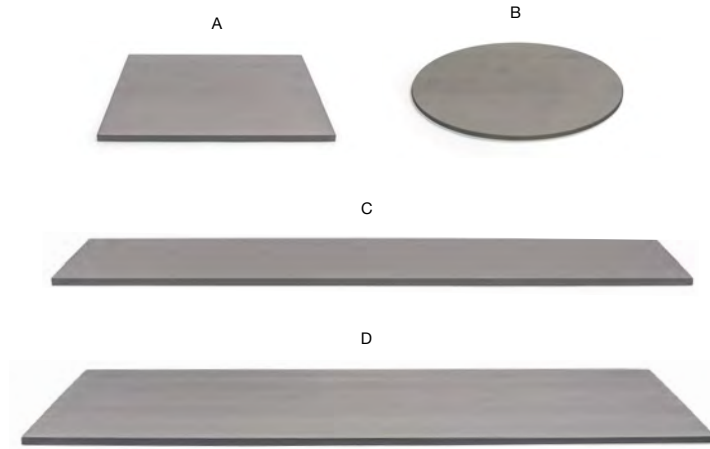

- **A 14" Square Bamboo Board - Smoke** pack 2 **BHO057GYB20**
  14 sq x .5 in | 35.6 sq x 1.2 cm
- **B 14" Round Bamboo Board - Smoke** pack 2 **BHO058GYB20**
  14 dia x .5 in | 35.6 dia x 1.2 cm
- **C 36" x 8" Bamboo Board - Smoke** pack 2 **BHO055GYB20**
  36 x 8 x .5 in | 91.5 x 20.3 x 1.2 cm
- **D 36" x 14" Bamboo Board - Smoke** pack 2 **BHO056GYB20**
  36 x 14 x .5 in | 91.5 x 35.6 x 1.2 cm