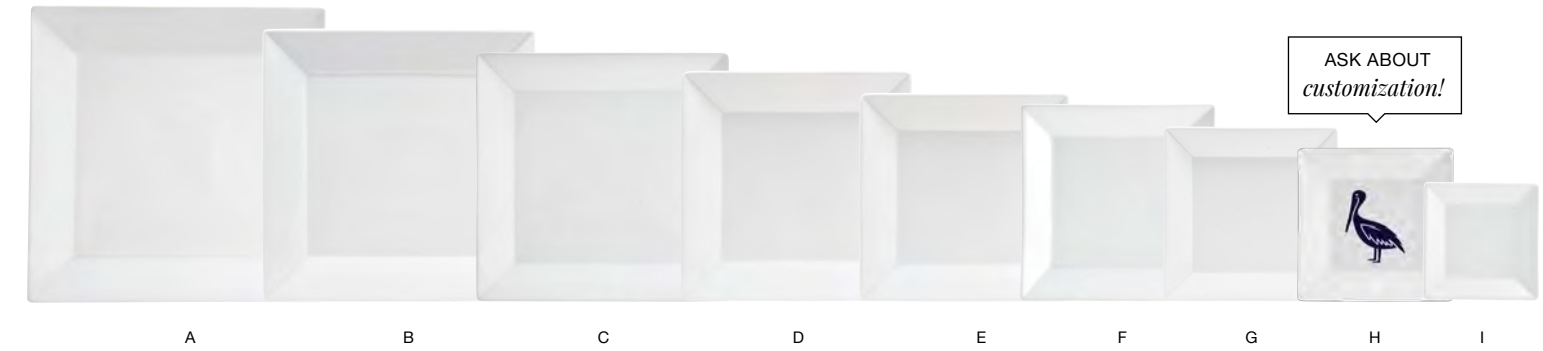

A 12.75" Square Kyoto™ Plate pack 4 **SPT031WHP11**
12.75 sq x 1.25 in | 32.3 sq x 3 cm

B 11.75" Square Kyoto™ Plate pack 4 **DOS027WHP21**
11.75 sq x 1 in | 30 sq x 2.7 cm

C 10.75" Square Kyoto™ Plate pack 12 **DDP005WHP23**
10.75 sq x 1 in | 27.3 sq x 2.8 cm

D 10" Square Kyoto™ Plate pack 6 **DDP056WHP22**
10 sq x 1 in | 25.4 sq x 2.8 cm

E 9" Square Kyoto™ Plate pack 6 **DDP055WHP22**
9 sq x 1 in | 23 sq x 2.3 cm

F 8.5" Square Kyoto™ Plate pack 12 **DAP011WHP13**
8.5 sq x .75 in | 21.3 sq x 2.2 cm

G 7.5" Square Kyoto™ Plate pack 6 **DSP029WHP22**
7.5 sq x .75 in | 19.1 sq x 2.1 cm

H 6.5" Square Kyoto™ Plate pack 12 **DAP046WHP23**
6.5 sq x 1 in | 16.5 sq x 2.5 cm

I 5" Square Kyoto™ Plate pack 12 **DAP002WHP23**
5 sq x .75 in | 12.5 sq x 1.8 cm