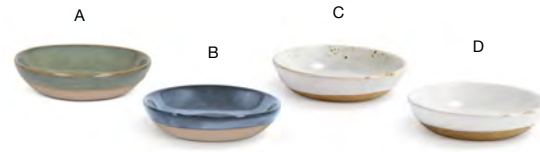

**4" Round Kyoto™ Dish**  
4 dia x 1 in | 10.2 dia x 2.5 cm, 59 ml  
pack 12  
DSD030WHP23

**A 4" Square Morocco Dish - Onyx** pack 12 RSD007BKC23 (stoneware)  
4 sq x 1 in | 10.4 sq x 2.7 cm  
**B 4" Square Morocco Dish - Stone** pack 12 RSD007BKC23 (stoneware)  
4 sq x 1 in | 10.4 sq x 2.7 cm  
**C 4" Square Morocco Dish - Chocolate** pack 12 RSD007BKC23 (stoneware)  
4 sq x 1 in | 10.4 sq x 2.7 cm