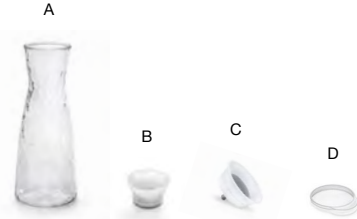

- **A 10 oz Drinkwise® Hammered Carafe** pack 12 **ACF001CLT23**
  h6.5 | t2 | b2.75 | m2.75 in
  h16.6 | t4.9 | b6.8 | m6.8 cm, 296 ml
- **B 10 oz Fast/Slow Pourer** pack 12 **ACF007FRT23**
  2.25 dia x 1.25 in
  5.6 dia x 3.1 cm
- **C 10 oz Self Close/Pour Lid** pack 12 **ACF004FRT23**
  2.25 dia x 1.25 in
  5.5 dia x 3.1 cm
- **D 10 oz Carafe Snap Lid** pack 12 **ACV001FRT23**
  2.5 dia in | 6.1 dia cm

ASK ABOUT customization!