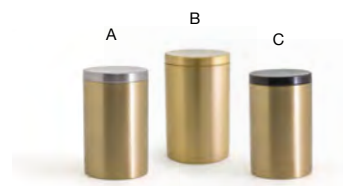

- **A Round Brushed Stainless Jar with Lid - Matte Brass with Silver Lid** pack 12 **RJR029GOS23**
  2.5 dia x 4.25 in | 6.5 dia x 10.6 cm
- **B Round Brushed Stainless Jar with Lid - Matte Brass** pack 12 **RJR024GOS23**
  2.5 dia x 4.25 in | 6.5 dia x 10.6 cm
- **C Round Brushed Stainless Jar with Lid - Matte Brass with Matte Black Lid** pack 12 **RJR028GOS23**
  2.5 dia x 4.25 in | 6.5 dia x 10.6 cm