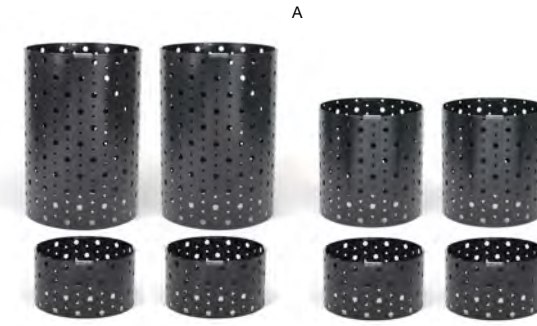

- **A+B Buffet Essentials - Dots - Smoke Glass on Matte Black** **BST024MUM28**
  Dots Risers - Set of 4 - Matte Black pack 2
  14" Round Tempered Glass Board - Smoke pack 4
  36" x 14" Tempered Glass Board - Smoke pack 2
- **A+C Buffet Essentials - Dots - Clear Glass on Matte Black** **BST025MUM28**
  Dots Risers - Set of 4 - Matte Black pack 2
  14" Round Tempered Glass Board - Clear pack 4
  36" x 14" Tempered Glass Board - Clear pack 2