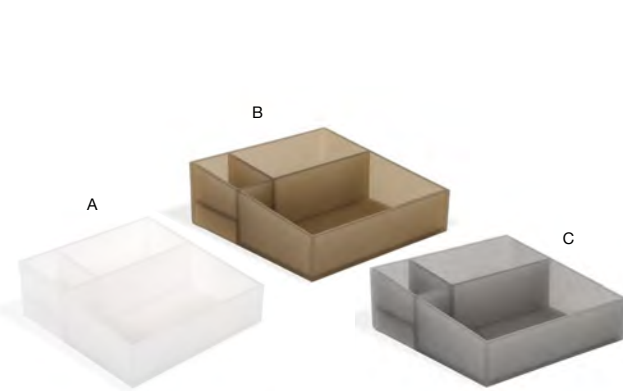

- **A 8.25" Square Nassau Accessory Holder - Ice** pack 4 **RAH002FRT11** **NEW**
  8.25 sq x 3 in | 21.2 sq x 7.5 cm
- **B 8.25" Square Nassau Accessory Holder - Nutmeg** pack 4 **RAH002BRT11** **NEW**
  8.25 sq x 3 in | 21.2 sq x 7.5 cm
- **C 8.25" Square Nassau Accessory Holder - Smoke** pack 4 **RAH002GYT11** **NEW**
  8.25 sq x 3 in | 21.2 sq x 7.5 cm