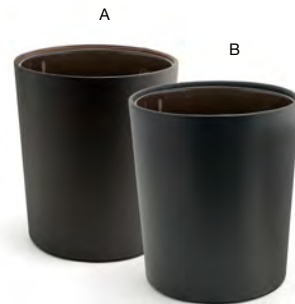

A 6.75 qt London Tapered Cylinder - Brown pack 4 **RWA030BRL21**
9 dia x 9.75 in | 22.8 dia x 24.7 cm, 6.4 L
B 6.75 qt London Tapered Cylinder - Black pack 4 **RWA030BKL21**
9 dia x 9.75 in | 22.8 dia x 24.7 cm, 6.4 L

Shown with:
9" PP Cylinder Liner
RWL009BET23 beige
RWL009EST23 brown