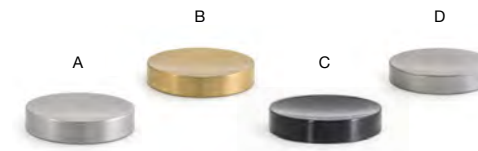

- **A 4.25" Round Brushed Stainless Dish - Silver** pack 12 **RSD012BSS13**
  4.25 dia x .75 in | 11 dia x 2 cm
- **B 4.25" Round Brushed Stainless Dish - Matte Brass** pack 12 **RSD012GOS13**
  4.25 dia x .75 in | 11 dia x 2 cm
- **C 4.25" Round Brushed Stainless Dish - Matte Black** pack 12 **RSD012BKS13**
  4.25 dia x .75 in | 11 dia x 2 cm
- **D 4.25" Round Stainless Dish - Antique** pack 12 **RSD012ANS13**
  4.25 dia x .75 in | 11 dia x 2 cm

- **A 4" Square Brushed Stainless Dish - Silver** pack 12 **RSD030BSS23**
  4 sq x .5 in | 10.3 sq x 1.5 cm
- **B 4" Square Brushed Stainless Dish - Matte Brass** pack 12 **RSD030GOS23**
  4 sq x .5 in | 10.3 sq x 1.5 cm
- **C 4" Square Brushed Stainless Dish - Matte Black** pack 12 **RSD030BKS23**
  4 sq x .5 in | 10.3 sq x 1.5 cm
- **D 4" Square Stainless Dish - Antique** pack 12 **RSD030ANS23**
  4 sq x .5 in | 10.3 sq x 1.5 cm