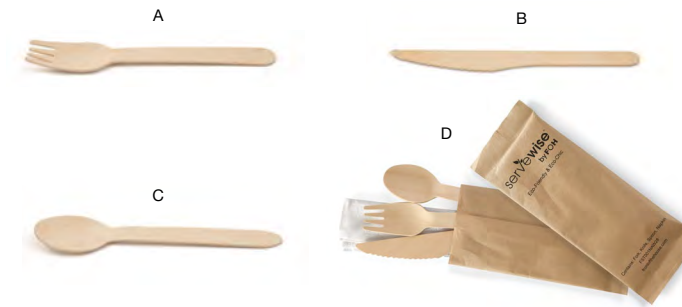

- **A 6.25" Serwisew® Fork - Pack 200** pack 1 **FDFO14NAW28**
  6.25 in | 16.1 cm
- **B 6.25" Serwisew® Knife - Pack 200** pack 1 **FDK014NAW28**
  6.25 in | 16.1 cm
- **C 6.25" Serwisew® Spoon - Pack 200** pack 1 **FSS015NAW28**
  6.25 in | 16.1 cm
- **D Serwisew® Cutlery/Napkin Set - Pack 200** pack 1 **FST001NAW28**
  6.5 x 1.5 x .75 in | 16.5 x 4 x 2 cm

- **A 3.75" Serwisew® Mini Fork - Pack 200** pack 1 **FFS002NAW28**
  3.75 in | 9.4 cm
- **B 3.25" Serwisew® Spork - Pack 200** pack 1 **FSF017NAW28**
  3.25 in | 8.1 cm
- **C 3.75" Serwisew® Mini Spoon - Pack 200** pack 1 **FSM005NAW28**
  3.75 in | 9.4 cm