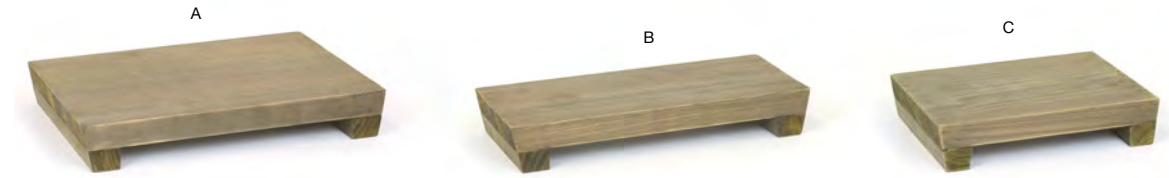

- **A** 12" x 8" Asheville Board - Cider pack 6 SPT070NAW22 **NEW**
  12 x 8 x 1.75 in | 30.5 x 20.6 x 4.5 cm
- **B** 12" x 5" Asheville Board - Cider pack 6 SPT071NAW22 **NEW**
  12 x 5 x 1.75 in | 30.5 x 12.8 x 4.5 cm
- **C** 9" x 7" Asheville Board - Cider pack 6 SPT072NAW22 **NEW**
  9 x 7 x 1.75 in | 23 x 18 x 4.5 cm