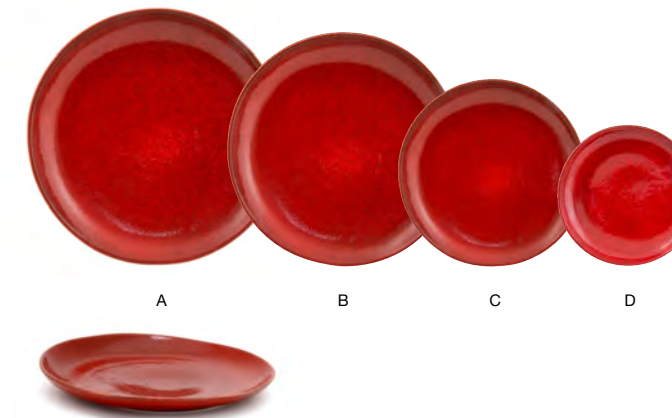

- **A 11" Round Kiln® Plate - Chili** pack 6 **DOS029RDP22** **PC**
  11 dia x 1.75 in | 28.2 dia x 4.3 cm
- **B 10" Round Kiln® Plate - Chili** pack 6 **DDP061RDP22**
  10 dia x 1.5 in | 25.1 dia x 4 cm
- **C 8" Round Kiln® Plate - Chili** pack 12 **DSP031RDP23**
  8 dia x 1.25 in | 20.5 dia x 3.1 cm
- **D 6" Round Kiln® Plate - Chili** pack 12 **DAP076RDP23**
  6 dia x 1 in | 15 dia x 2.3 cm