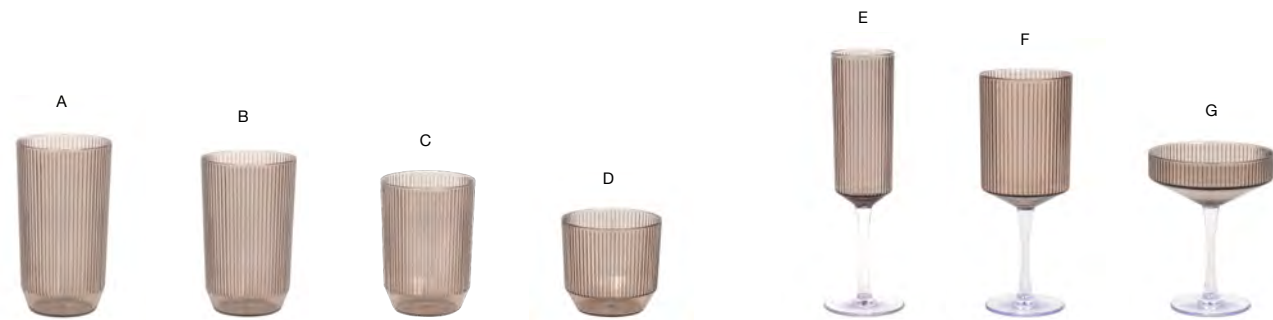

A	16 oz Gatsby™ Highball - Smoke	pack 12	AHB008GYT23	E	6 oz Gatsby™ Champagne - Smoke	pack 12	ACH003GYT23
	h5.5 | t3 | b2.25 | m3 in				h8.25 | t2 | b2.5 | m2.5 in		
	h13.9 | t7.7 | b5.4 | m7.7 cm, 473 ml				h20.9 | t5.1 | b6.6 | m6.6 cm, 177 ml		
B	14 oz Gatsby™ Rocks - Smoke	pack 12	ADO014GYT23	F	12 oz Gatsby™ Wine - Smoke	pack 12	AWI008GYT23
	h5 | t3 | b2.25 | m3 in				h7.75 | t3 | b2.5 | m3 in		
	h12.7 | t7.7 | b5.4 | m7.7 cm, 414 ml				h19.5 | t7.6 | b6.6 | m7.6 cm, 355 ml		
C	12 oz Gatsby™ Rocks - Smoke	pack 12	ADO013GYT23	G	7 oz Gatsby™ Martini - Smoke	pack 12	AMA009GYT23
	h4.25 | t3 | b2.25 | m3 in				h5 | t4 | b2.5 | m4 in		
	h10.8 | t7.7 | b5.4 | m7.7 cm, 355 ml				h13 | t10.2 | b6.6 | m10.2 cm, 207 ml		
D	10 oz Gatsby™ Rocks - Smoke	pack 12	ADO012GYT23				
	h3 | t3.25 | b2.25 | m3.25 in						
	h7.6 | t8.2 | b5.4 | m8.2 cm, 296 ml						

DRINKWISE® *clear*

Stylish and functional, Drinkwise® unbreakable items remarkably resemble glass, while withstanding commercial dishwashing and handling. Perfect for high-traffic settings.

BPA-FREE | UNBREAKABLE | GLASS-LIKE CLARITY