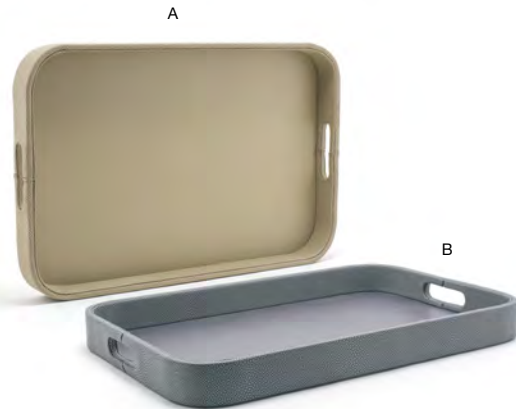

A 18" x 12" Belize Handled Tray - Dune pack 2 RRT017BEL20
18 x 12 x 1.75 in | 45.5 x 30.5 x 4.5 cm

B 18" x 12" Belize Handled Tray - Smoke pack 2 RRT017GYL20
18 x 12 x 1.75 in | 45.5 x 30.5 x 4.5 cm

ADDITIONAL COORDINATING OPTIONS

JAVA
black & brown

This textured collection is crafted from rich, high-quality vegan leather, ensuring durability and easy maintenance. Designed with a woven pattern, the texture infuses any space with a luxurious feel.

“WOVEN” TEXTURE | WATER & STAIN-RESISTANT | PHTHALATE-FREE