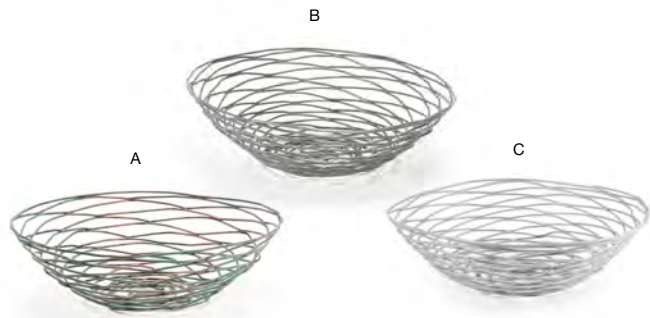

A 10" Round Patina Basket pack 6 **BBK007PTI22**
10 dia x 3 in | 25.5 dia x 7.5 cm
B 10" Round Pewter Basket pack 6 **BBK007GYI22**
10 dia x 3 in | 25.5 dia x 7.5 cm
C 10" Round Silver Basket pack 6 **BBK007BCI22**
10 dia x 3 in | 25.5 dia x 7.5 cm