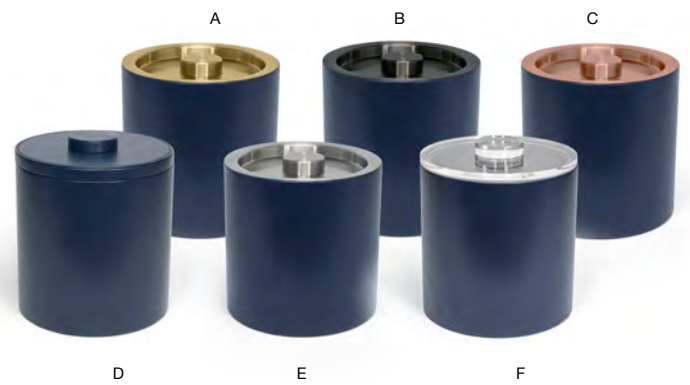

NAVY BASE COMBINATIONS

- **A** 3.5 qt Round London Ice Bucket - Navy with Matte Brass Lid pack 4 **RIB026BLL21**
  7.5 dia x 8.25 in | 19.2 dia x 21.1 cm, 3.3 L
- **B** 3.5 qt Round London Ice Bucket - Navy with Matte Black Lid pack 4 **RIB027BLL21**
  7.5 dia x 8.25 in | 19.2 dia x 21.1 cm, 3.3 L
- **C** 3.5 qt Round London Ice Bucket - Navy with Rose Gold Lid pack 4 **RIB074BLL21**
  7.5 dia x 8.25 in | 19.2 dia x 21.1 cm, 3.3 L
- **D** 3.5 qt Round London Ice Bucket - Navy pack 4 **RIB017BLL21**
  7.5 dia x 8.75 in | 19.2 dia x 22.5 cm, 3.3 L
- **E** 3.5 qt Round London Ice Bucket - Navy with Silver Lid pack 4 **RIB025BLL21**
  7.5 dia x 8.25 in | 19.2 dia x 21.1 cm, 3.3 L
- **F** 3.5 qt Round London Ice Bucket - Navy with Acrylic Lid pack 4 **RIB020BLL21**
  7.5 dia x 8.75 in | 19.2 dia x 22 cm, 3.3 L