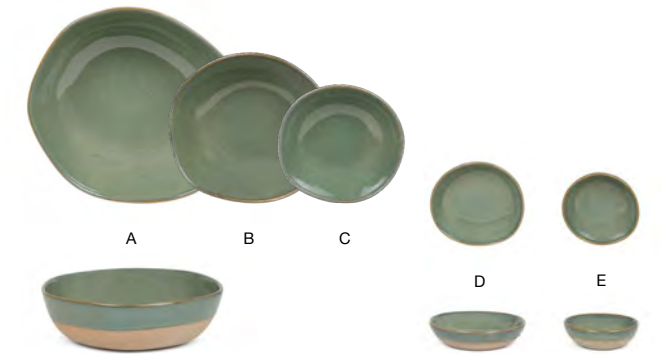

- **A 8.75" Round Artefact® Bowl - 48 oz - Moss** pack 4 **DBO161GRP21**
  8.75 dia x 2.75 in | 22 dia x 7.2 cm, 1.4 L
- **B 7" Round Artefact® Bowl - 24 oz - Moss** pack 6 **DBO163GRP22**
  7 dia x 2.25 in | 18 dia x 5.9 cm, 710 ml
- **C 5.25" Round Artefact® Bowl - 11 oz - Moss** pack 12 **DBO164GRP23**
  5.25 dia x 1.75 in | 13.4 dia x 4.2 cm, 325 ml
- **D 3.5 oz Round Artefact® Ramekin - White** pack 12 **DSD070GRP23**
  4 dia x 1 in | 10.2 dia x 2.5 cm, 104 ml
- **E 2 oz Round Artefact® Ramekin - Moss** pack 12 **DSD071GRP23**
  3.25 dia x 1 in | 8.1 dia x 2.5 cm, 59 ml

- **A 16 oz Artefact® Mug - Moss** pack 12 **DMU027GRP23**
  5.75 x 4.25 x 3.25 in | 14.7 x 10.5 x 8.5 cm, 473 ml
- **B 11 oz Artefact® Cup - Moss** pack 12 **DMU026GRP23**
  5 x 3.5 x 3 in | 12.6 x 9.2 x 7.5 cm, 325 ml
- **C 6" Round Artefact® Saucer - Moss** pack 12 **DCS064GRP23**
  6 dia x .75 in | 15.5 dia x 1.6 cm
- **D 3 oz Artefact® Cup - Moss** pack 12 **DCS069GRP23**
  3.25 x 2.5 x 1.75 in | 8.3 x 6.5 x 4.7 cm, 89 ml
- **E 4.5" Artefact® Saucer - Moss** pack 12 **DCS070GRP23**
  4.5 dia x .5 in | 11.7 dia x 1.4 cm

- **A 8 oz Artefact® Pourer - Moss** pack 12 **TCR019GRP23**
  3.5 dia x 3.75 in | 8.6 dia x 9.4 cm, 237 ml
- **B 4 oz Artefact® Pourer - Moss** pack 12 **TCR018GRP23**
  2.75 dia x 3 in | 6.8 dia x 7.6 cm, 118 ml
- **C 4" x 3" Artefact® Holder - Moss** pack 6 **TSH010GRP22**
  4 x 3 x 2 in | 10 x 7.5 x 5.1 cm
- **D Artefact® Salt & Pepper Set - 3 oz - Moss** pack 6 **TSP105GRP22**
  2 dia x 3 in | 5.2 dia x 7.6 cm, 90 ml