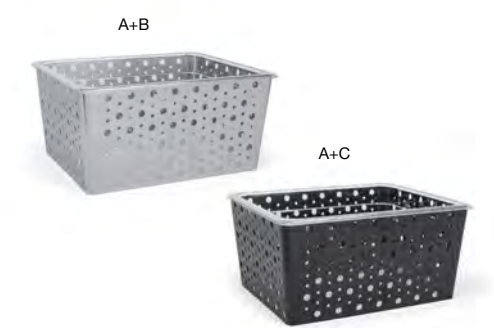

- A Full Size Pan - Deep** 20.75 x 13 x 5.75 in, 18.75 qt | 52.8 x 32.8 x 14.6 cm, 17.7 L pack 2 **BHO052CLT20**
- B Full Size Dots Housing - Deep - Silver** 19.75 x 12.25 x 6 in | 50.4 x 30.8 x 15.2 cm pack 2 **BHO065BCI20**
- A+B Full Size Dots Housing/Pan Set - Deep - Silver** 20.75 x 13 x 6 in, 18.75 qt | 52.8 x 32.8 x 15.2 cm, 17.7 L pack 2 **BHO070BCI20**
- C Full Size Dots Housing - Deep - Matte Black** 19.75 x 12.25 x 6 in | 50.4 x 30.8 x 15.2 cm pack 2 **BHO065BK120**
- A+C Full Size Dots Housing/Pan Set - Deep - Matte Black** 20.75 x 13 x 6 in, 18.75 qt | 52.8 x 32.8 x 15.2 cm, 17.7 L pack 2 **BHO070BK120**