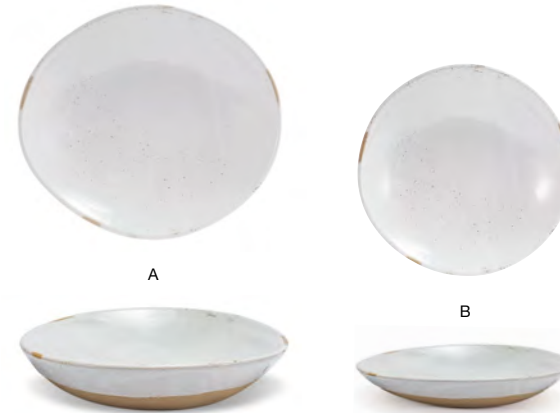

- **A 11.25" Round Artefact® Low Bowl - 58 oz - Ash** pack 4 **DBO194BEP21** **PC** **NEW**
- **B 9.25" Round Artefact® Low Bowl - 24 oz - Ash** pack 12 **DBO162BEP23** **PC**