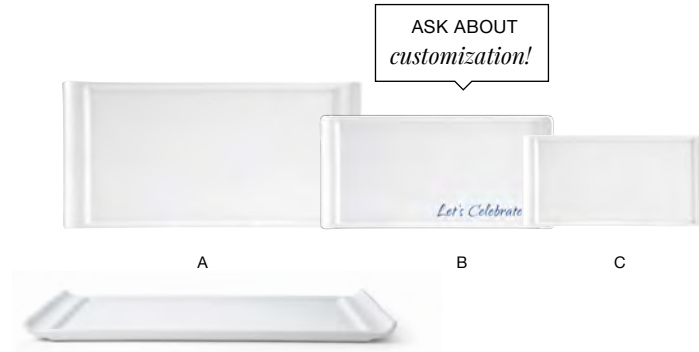

A 13" x 6.5" Nouvelle Platter
13 x 6.5 x .75 in | 33.3 x 16.5 x 1.9 cm
pack 6 **DDP017WHP22**

B 10" x 5" Nouvelle Plate
10 x 5 x .5 in | 25.5 x 12.5 x 1.5 cm
pack 12 **DAP014WHP23**

C 8" x 4" Nouvelle Plate
8 x 4 x .5 in | 20.2 x 10.2 x 1.4 cm
pack 12 **DAP040WHP23**