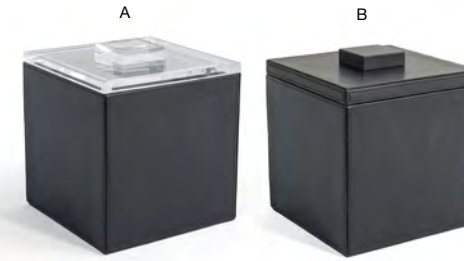

VEGAN LEATHER

LONDON NEUTRALS

black, brown, navy, saddle, smoke & stone

Experience the sophistication of London's high-quality, durable vegan leather collection, available in a range of colors. Designed with sturdy forms, these long-lasting pieces are the perfect complement to any bath or guestroom.

DURABLE CONSTRUCTION | WATER & STAIN-RESISTANT | PHTHALATE-FREE

Bright Colors Available
Page 41

- **A 3.5 qt Square London Ice Bucket - Black with Acrylic Lid** pack 4 **RIB002BKL11**
  7 sq x 7.75 in | 17.8 sq x 19.5 cm, 3.3 L
- **B 3.5 qt Square London Ice Bucket - Black** pack 4 **RIB001BKL11**
  7 sq x 8 in | 17.8 sq x 20.4 cm, 3.3 L

Proprietary 3 part plastic insert keeps ice and water separate.
Easy to keep clean and sanitary.

- **A 3.5 qt Square London Ice Bucket - Navy with Acrylic Lid** pack 4 **RIB002BLL11**
  7 sq x 7.75 in | 17.8 sq x 19.5 cm, 3.3 L
- **B 3.5 qt Square London Ice Bucket - Navy** pack 4 **RIB001BLL11**
  7 sq x 8 in | 17.8 sq x 20.4 cm, 3.3 L

- **A 3.5 qt Square London Ice Bucket - Brown with Acrylic Lid** pack 4 **RIB002BRL11**
  7 sq x 7.75 in | 17.8 sq x 19.5 cm, 3.3 L
- **B 3.5 qt Square London Ice Bucket - Brown** pack 4 **RIB001BRL11**
  7 sq x 8 in | 17.8 sq x 20.4 cm, 3.3 L

- **A 3.5 qt Square London Ice Bucket - Saddle with Acrylic Lid** pack 4 **RIB002TAL11**
  7 sq x 7.75 in | 17.8 sq x 19.5 cm, 3.3 L
- **B 3.5 qt Square London Ice Bucket - Saddle** pack 4 **RIB001TAL11**
  7 sq x 8 in | 17.8 sq x 20.4 cm, 3.3 L

STONE BASE COMBINATIONS