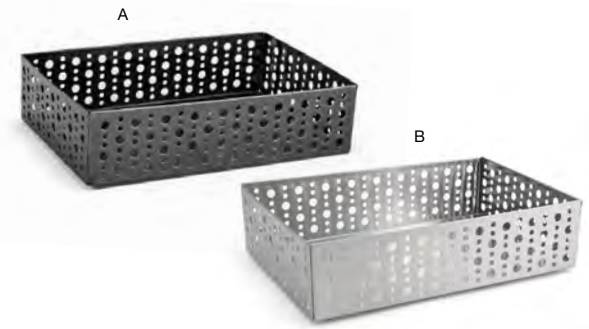

- **A 9" x 6" Brushed Stainless Dots Basket - Matte Black** pack 4 **BHO042BKS21**
  9 x 6 x 2.25 in | 23 x 15.5 x 5.7 cm
- **B 9" x 6" Brushed Stainless Dots Basket - Silver** pack 4 **BHO042BSS21**
  9 x 6 x 2.25 in | 23 x 15.5 x 5.7 cm

NEW