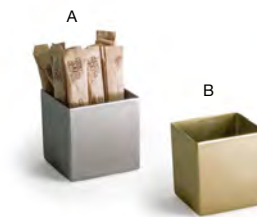

- **A 7 oz Square Brushed Stainless Canvas® Holder - Silver** pack 6 **TSH008BSS22**
  2.25 sq x 2.5 in | 6 sq x 6.2 cm, 207 ml
- **B 7 oz Square Brushed Stainless Canvas® Holder - Matte Brass** pack 6 **TSH008GOS22**
  2.25 sq x 2.5 in | 6 sq x 6.2 cm, 207 ml