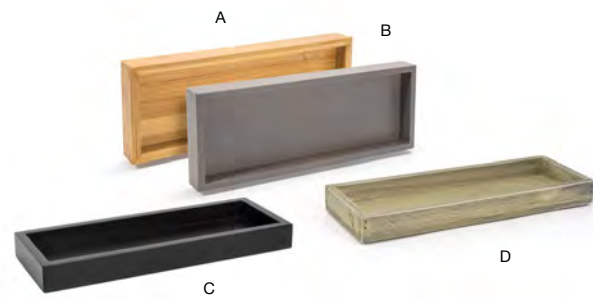

- A 11.75" x 4.5" Morocco Amenity Tray - Onyx** pack 6 **RTR010BKR12**  
11.75 x 4.5 x 1 in | 30 x 11.5 x 2.5 cm
- B 11.75" x 4.5" Morocco Amenity Tray - Stone** pack 6 **RTR010GYR12**  
11.75 x 4.5 x 1 in | 30 x 11.5 x 2.5 cm
- C 11.75" x 4.5" Morocco Amenity Tray - Chocolate** pack 6 **RTR010ESR12**  
11.75 x 4.5 x 1 in | 30 x 11.5 x 2.5 cm