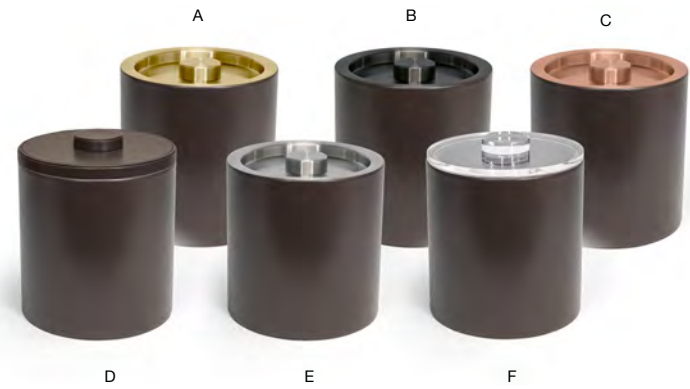

BROWN BASE COMBINATIONS

- **A** 3.5 qt Round London Ice Bucket - Brown with Matte Brass Lid pack 4 **RIB026BRL21**
  7.5 dia x 8.25 in | 19.2 dia x 21.1 cm, 3.3 L
- **B** 3.5 qt Round London Ice Bucket - Brown with Matte Black Lid pack 4 **RIB027BRL21**
  7.5 dia x 8.25 in | 19.2 dia x 21.1 cm, 3.3 L
- **C** 3.5 qt Round London Ice Bucket - Brown with Rose Gold Lid pack 4 **RIB074BRL21**
  7.5 dia x 8.25 in | 19.2 dia x 21.1 cm, 3.3 L
- **D** 3.5 qt Round London Ice Bucket - Brown pack 4 **RIB017BRL21**
  7.5 dia x 8.75 in | 19.2 dia x 22.5 cm, 3.3 L
- **E** 3.5 qt Round London Ice Bucket - Brown with Silver Lid pack 4 **RIB025BRL21**
  7.5 dia x 8.25 in | 19.2 dia x 21.1 cm, 3.3 L
- **F** 3.5 qt Round London Ice Bucket - Brown with Acrylic Lid pack 4 **RIB020BRL21**
  7.5 dia x 8.75 in | 19.2 dia x 22 cm, 3.3 L