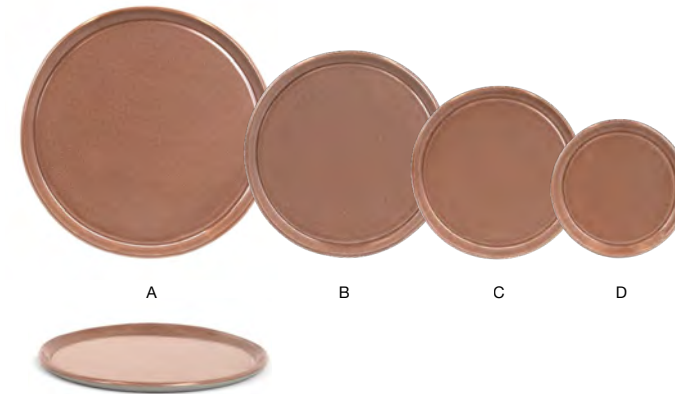

- **A 11" Round Mezze™ Plate - Cinnamon** pack 4 **DDP098BRP21** **PC**
  11 dia x .5 in | 28.2 dia x 1.5 cm
- **B 9" Round Mezze™ Plate - Cinnamon** pack 6 **DSP048BRP22**
  9 dia x .5 in | 23.1 dia x 1.5 cm
- **C 7.5" Round Mezze™ Plate - Cinnamon** pack 12 **DAP093BRP23**
  7.5 dia x .5 in | 19.3 dia x 1.5 cm
- **D 6" Round Mezze™ Plate - Cinnamon** pack 12 **DBB042BRP23**
  6 dia x .5 in | 15.5 dia x 1.3 cm

- **9.25" Round Mezze™ Bowl - 36 oz - Cinnamon**
  9.25 dia x 1.5 in
  23.5 dia x 4 cm, 1.1 L
  pack 4
  DBO199BRP21
  PC