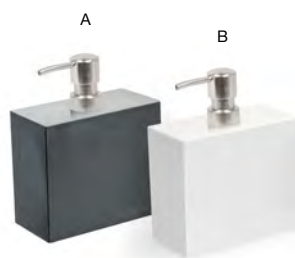

- **A 28 oz New York Pump - Onyx with Brushed Top** pack 6 **RSP022BKT22**
  5.5 x 2.75 x 7 in | 13.7 x 6.8 x 17.6 cm, 828 ml
- **B 28 oz New York Pump - Snow with Brushed Top** pack 6 **RSP022WHT22**
  5.5 x 2.75 x 7 in | 13.7 x 6.8 x 17.6 cm, 828 ml

Mix & match, pump options on page 167