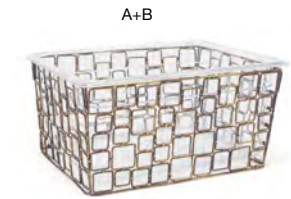

A 1/2 Size Pan - Deep pack 4 **BHO096CLT21**
13 x 10.5 x 5.75 in, 9.25 qt | 32.8 x 26.4 x 14.6 cm, 8.7 L
B 1/2 Size Coppered Link Housing - Deep pack 2 **BHO094GOI20**
12.25 x 10 x 6 in | 30.8 x 25.2 x 15.2 cm
A+B 1/2 Size Coppered Link Housing/Pan Set - Deep pack 2 **BHO112GOI20**
13 x 10.5 x 6 in, 9.25 qt | 32.8 x 26.4 x 15.2 cm, 8.7 L