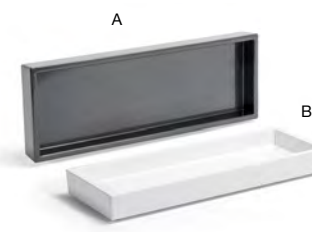

- A 10" x 3.5" New York Amenity Tray - Onyx pack 12 RTR027BKT13
  10 x 3.5 x 1 in | 25.7 x 9 x 2.5 cm
- B 10" x 3.5" New York Amenity Tray - Snow pack 12 RTR027WHT13
  10 x 3.5 x 1 in | 25.7 x 9 x 2.5 cm

- A 11.75" x 4.5" New York Amenity Tray - Stone pack 6 RTR012BET12 **NEW**
  11.75 x 4.5 x 1 in | 30.1 x 11.7 x 2.5 cm
- B 11.75" x 4.5" New York Amenity Tray - Onyx pack 6 RTR012BKT12
  11.75 x 4.5 x 1 in | 30.1 x 11.7 x 2.5 cm
- C 11.75" x 4.5" New York Amenity Tray - Snow pack 6 RTR012WHT12
  11.75 x 4.5 x 1 in | 30.1 x 11.7 x 2.5 cm
- D 11.75" x 4.5" New York Amenity Tray - Steel pack 6 RTR012SIT12
  11.75 x 4.5 x 1 in | 30.1 x 11.7 x 2.5 cm
- E 11.75" x 4.5" New York Amenity Tray - Chocolate pack 6 RTR012EST12
  11.75 x 4.5 x 1 in | 30.1 x 11.7 x 2.5 cm
- F 11.75" x 4.5" New York Amenity Tray - Peacock pack 6 RTR012BLT22
  11.75 x 4.5 x 1 in | 30.1 x 11.7 x 2.5 cm

NEW YORK

chocolate, onyx, peacock, snow, steel & stone

New York blends form, function, and fashion in a high-gloss, chip-resistant composite material. Designed with clean, structured lines, this collection is available in sophisticated color options for distinctive spaces.

EASY-CARE | FINGERPRINT & SMUDGE-RESISTANT | DURABLE CONSTRUCTION