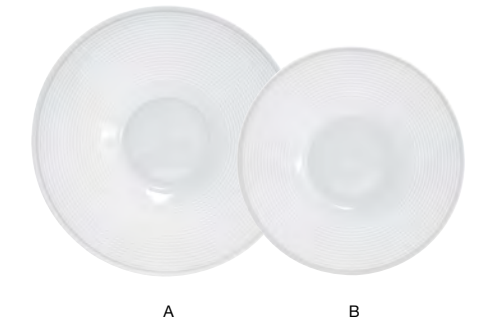

A 12" Round Spiral® Flare Bowl - 44 oz 12 dia x 2.25 in | 30.5 dia x 6 cm, 1.3 L	pack 6	DBO040WHP12
B 10" Round Spiral® Flare Bowl - 28 oz 10 dia x 2.25 in | 25.6 dia x 5.6 cm, 828 ml	pack 4	DBO130WHP21