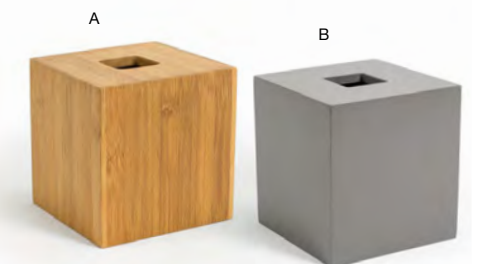

A Bali Tissue Cover - Natural pack 4 **RTB004BBB21**
5.5 sq x 5.75 in | 14 sq x 14.5 cm
B Bali Tissue Cover - Smoke pack 4 **RTB004GYB21**
5.5 sq x 5.75 in | 14 sq x 14.5 cm

See our Tissue Box Riser on page 140

BALI

natural & smoke

The functional designs of Bali elevate all guest spaces with sleek, sustainable bamboo. Its inherent durability is complemented by natural antimicrobial properties for added reliability.

ECO-FRIENDLY | LIGHTWEIGHT & DURABLE | EASY-CARE

ADDITIONAL COORDINATING OPTIONS