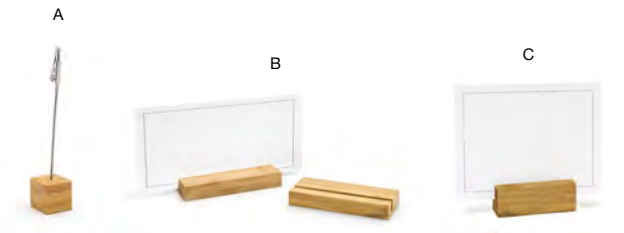

A 1" Square Bamboo Menu/Sign Clip pack 12 **BHO034BBB23**
1 sq x 5 in | 2.5 sq x 13 cm

B 3.75" x 1.5" Bamboo Menu/Sign Holder pack 12 **BHO073BBB23**
3.75 x 1.5 x .5 in | 9.8 x 3.8 x 1.4 cm

C 2.25" x 0.75" Bamboo Menu/Sign Holder pack 12 **BHO029BBB23**
2.25 x .75 x .75 in | 5.7 x 1.9 x 1.9 cm