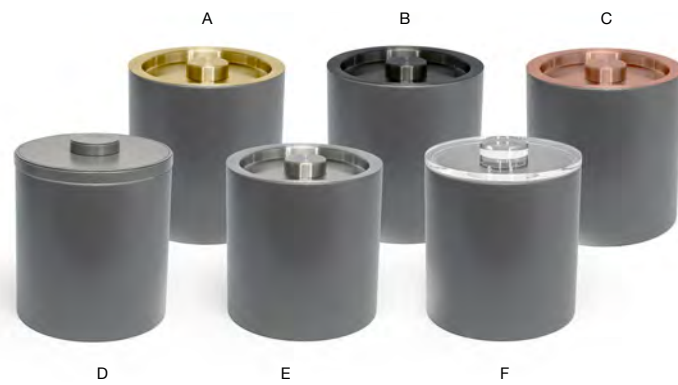

SMOKE BASE COMBINATIONS

- **A** 3.5 qt Round London Ice Bucket - Smoke with Matte Brass Lid pack 4 **RIB026GYL21**
  7.5 dia x 8.25 in | 19.2 dia x 21.1 cm, 3.3 L
- **B** 3.5 qt Round London Ice Bucket - Smoke with Matte Black Lid pack 4 **RIB027GYL21**
  7.5 dia x 8.25 in | 19.2 dia x 21.1 cm, 3.3 L
- **C** 3.5 qt Round London Ice Bucket - Smoke with Rose Gold Lid pack 4 **RIB074GYL21**
  7.5 dia x 8.25 in | 19.2 dia x 21.1 cm, 3.3 L
- **D** 3.5 qt Round London Ice Bucket - Smoke pack 4 **RIB017GYL21**
  7.5 dia x 8.75 in | 19.2 dia x 22.5 cm, 3.3 L
- **E** 3.5 qt Round London Ice Bucket - Smoke with Silver Lid pack 4 **RIB025GYL21**
  7.5 dia x 8.25 in | 19.2 dia x 21.1 cm, 3.3 L
- **F** 3.5 qt Round London Ice Bucket - Smoke with Acrylic Lid pack 4 **RIB020GYL21**
  7.5 dia x 8.75 in | 19.2 dia x 22 cm, 3.3 L