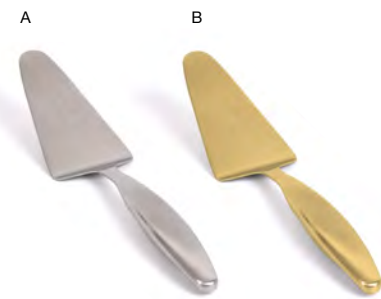

BUFFET ESSENTIAL ELEMENTS - SERVING UTENSILS

A 10.25" Brushed Stainless Cake Server - Silver	pack 12	BUT039BSS23	NEW
10.25 in | 26.3 cm			
B 10.25" Brushed Stainless Cake Server - Matte Brass	pack 12	BUT039GOS23	NEW
10.25 in | 26.3 cm