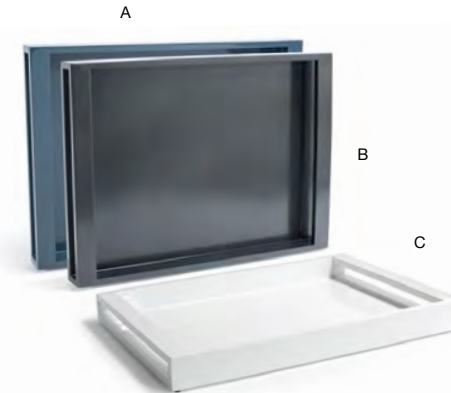

- **A 16" x 12" New York Tray - Peacock** pack 2 **RRT007BLW20**
  16 x 12 x 1.75 in | 40.5 x 30.5 x 4.3 cm
- **B 16" x 12" New York Tray - Onyx** pack 2 **RRT007BKW20**
  16 x 12 x 1.75 in | 40.5 x 30.5 x 4.3 cm
- **C 16" x 12" New York Tray - Snow** pack 2 **RRT007WHW20**
  16 x 12 x 1.75 in | 40.5 x 30.5 x 4.3 cm