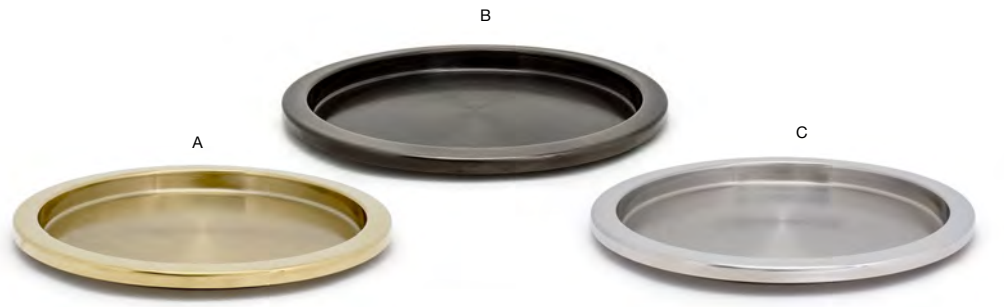

- **A 14" Round Brushed Stainless Tray - Matte Brass** pack 4 **RRT011GOS21**
  14 dia x 1 in | 35.5 dia x 2.4 cm
- **B 14" Round Brushed Stainless Tray - Matte Black** pack 4 **RRT011BKS21**
  14 dia x 1 in | 35.5 dia x 2.4 cm
- **C 14" Round Brushed Stainless Tray - Silver** pack 4 **RRT011BSS21**
  14 dia x 1 in | 35.5 dia x 2.4 cm

MAKE IT YOUR OWN - MIX & MATCH TRAYS WITH LINERS BELOW