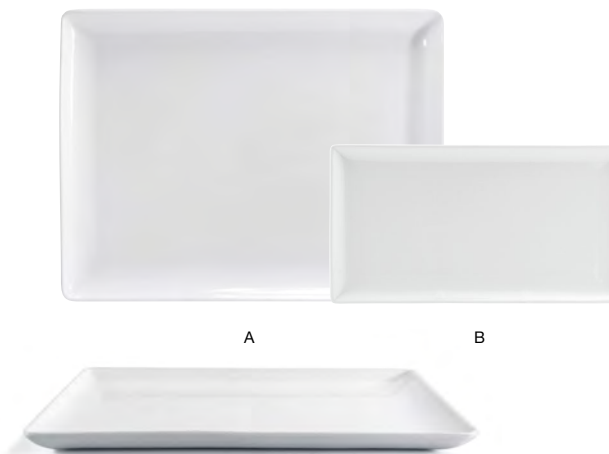

A 10.75" Square Mod® Divided Plate 10.75 sq x .75 in | 27.3 sq x 2 cm	pack 4	DDP072WHP21
B 7.5" Square Mod® Divided Plate 7.5 sq x .75 in | 19.2 sq x 2.1 cm	pack 12	DAP075WHP23

A 17" x 13" Mod® Platter 17 x 13 x 1 in | 43 x 33.1 x 2.8 cm	pack 2	BPT039WHP20
B 13" x 7" Mod® Platter 13 x 7 x .75 in | 33.3 x 17.8 x 2.1 cm	pack 4	DDP066WHP21