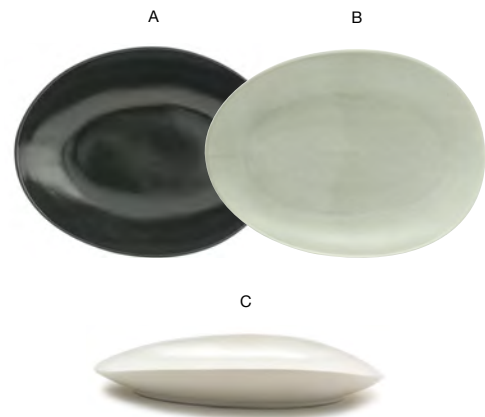

BUFFET ESSENTIAL ELEMENTS - PLATTERS & BOWLS

- **A 14.5" Oval Tides® Platter - Mussel** pack 2 **SPT055BKP20**
  14.5 x 11 x 2.25 in | 37 x 27.8 x 5.4 cm
- **B 14.5" Oval Tides® Platter - Pumice** pack 2 **SPT055GYP20**
  14.5 x 11 x 2.25 in | 37 x 27.8 x 5.4 cm
- **C 14.5" Oval Tides® Platter - Scallop** pack 2 **SPT055BEP20**
  14.5 x 11 x 2.25 in | 37 x 27.8 x 5.4 cm