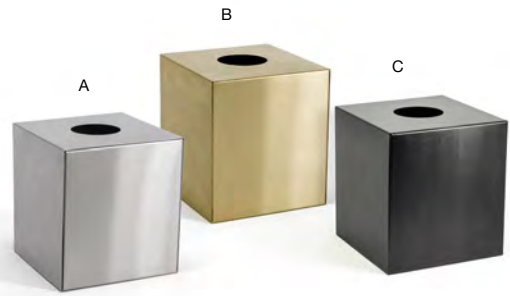

- **A Brushed Stainless Tissue Cover - Silver** pack 4 **RTB021BSS21**
  5 sq x 5.5 in | 12.9 sq x 14 cm
- **B Brushed Stainless Tissue Cover - Matte Brass** pack 4 **RTB021GOS21**
  5 sq x 5.5 in | 12.9 sq x 14 cm
- **C Brushed Stainless Tissue Cover - Matte Black** pack 4 **RTB021BKS21**
  5 sq x 5.5 in | 12.9 sq x 14 cm

See our Tissue Box Riser on page 140