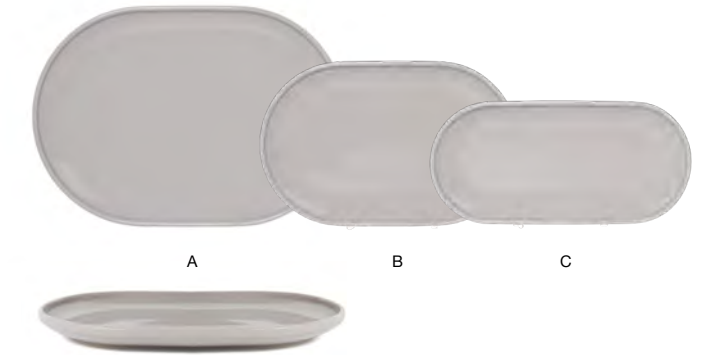

- **A 13" Oval Bevel™ Platter - Stone** pack 4 **DDP096GYP21**
  13 x 9 x 1.25 in | 33 x 23 x 3.2 cm
- **B 11" x 7" Oval Bevel™ Plate - Stone** pack 6 **DSU011GYP22**
  11 x 7 x 1 in | 28 x 18 x 2.7 cm
- **C 11" x 5" Oval Bevel™ Plate - Stone** pack 12 **DSU012GYP23**
  11 x 5 x 1 in | 28 x 13 x 2.7 cm