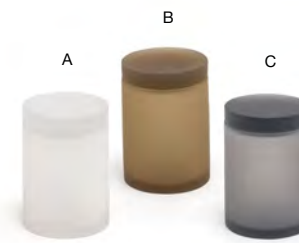

- **A Nassau Jar With Lid - Ice** pack 6 **RJR010FRR12**
  3 dia x 4.25 in | 7.6 dia x 11 cm
- **B Nassau Jar With Lid - Nutmeg** pack 6 **RJR010BRR12**
  3 dia x 4.25 in | 7.6 dia x 11 cm
- **C Nassau Jar With Lid - Smoke** pack 6 **RJR010GYR12**
  3 dia x 4.25 in | 7.6 dia x 11 cm