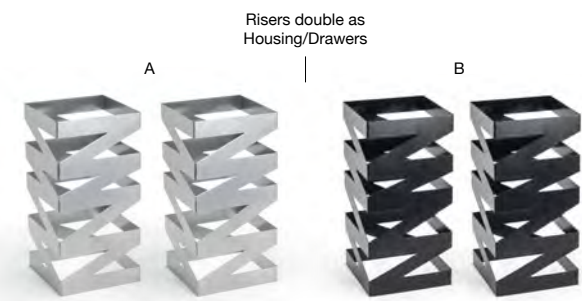

A 13" Zig Zag Risers - Set of 2 - Silver pack 1 **BRI013SII28**
6.5 sq x 13 in | 16.3 sq x 32.8 cm

B 13" Zig Zag Risers - Set of 2 - Matte Black pack 1 **BRI013BKI28**
6.5 sq x 13 in | 16.3 sq x 32.8 cm