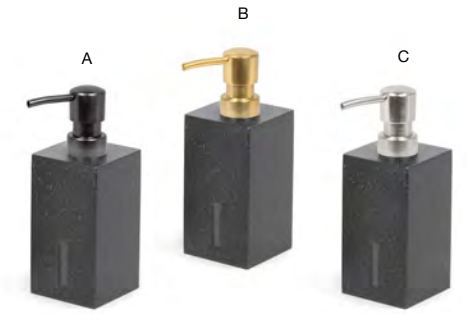

- **A 10 oz Morocco Pump - Onyx with Matte Black Top** pack 6 **RSP032BKR12** **NEW**
  2.5 sq x 6.75 in | 6.5 sq x 17.4 cm, 296 ml
- **B 10 oz Morocco Pump - Onyx with Matte Brass Top** pack 6 **RSP033BKR12** **NEW**
  2.5 sq x 6.75 in | 6.5 sq x 17.4 cm, 296 ml
- **C 10 oz Morocco Pump - Onyx with Brushed Top** pack 6 **RSP034BKR12** **NEW**
  2.5 sq x 6.75 in | 6.5 sq x 17.4 cm, 296 ml