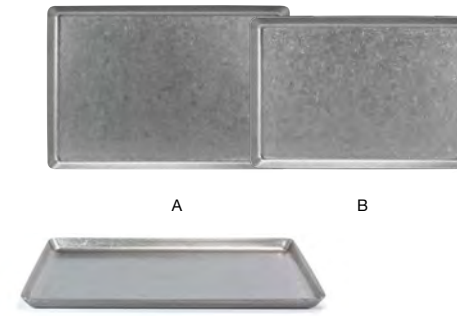

- **A 14" x 9.5" Stainless Mod® Platter - Antique** pack 4 **DDP073ANS21**
  14 x 9.5 x .75 in | 35.3 x 23.9 x 1.7 cm
- **B 13" x 7" Stainless Mod® Platter - Antique** pack 4 **DDP074ANS21**
  13 x 7 x .75 in | 33 x 17.5 x 1.6 cm