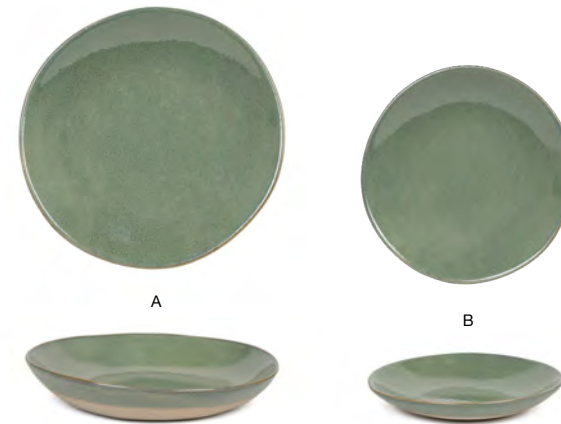

- **A 11.25" Round Artefact® Low Bowl - 58 oz - Moss** pack 4 **DBO194GRP21** **PC**
  11.25 dia x 2.25 in | 28.6 dia x 5.4 cm, 1.7 L
- **B 9.25" Round Artefact® Low Bowl - 24 oz - Moss** pack 12 **DBO162GRP23** **PC**
  9.25 dia x 1.5 in | 23.8 dia x 4 cm, 710 ml