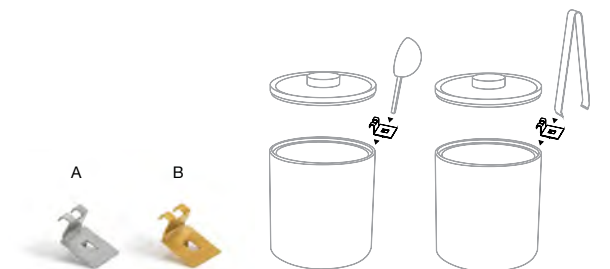

A Brushed Stainless Ice Bucket Scoop/Tong Holder - Silver	pack 12	RTH002BSS83
1.25 x 1 x .5 in | 3 x 2.6 x 1.1 cm		
B Brushed Stainless Ice Bucket Scoop/Tong Holder - Matte Brass	pack 12	RTH002GOS83
1.25 x 1 x .5 in | 3 x 2.6 x 1.1 cm