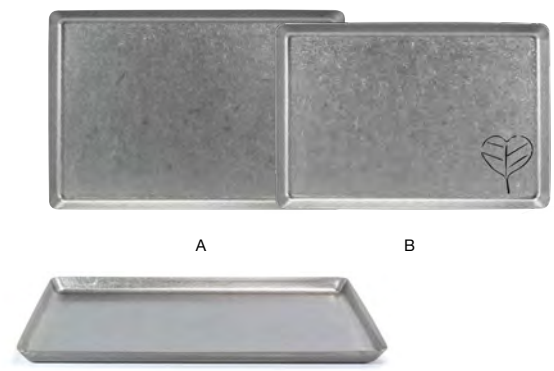

ASK ABOUT
customization!

A 14" x 9.5" Stainless Mod® Platter - Antique pack 4 **DDP073ANS21**
14 x 9.5 x .75 in | 35.3 x 23.9 x 1.7 cm

B 13" x 7" Stainless Mod® Platter - Antique pack 4 **DDP074ANS21**
13 x 7 x .75 in | 33 x 17.5 x 1.6 cm