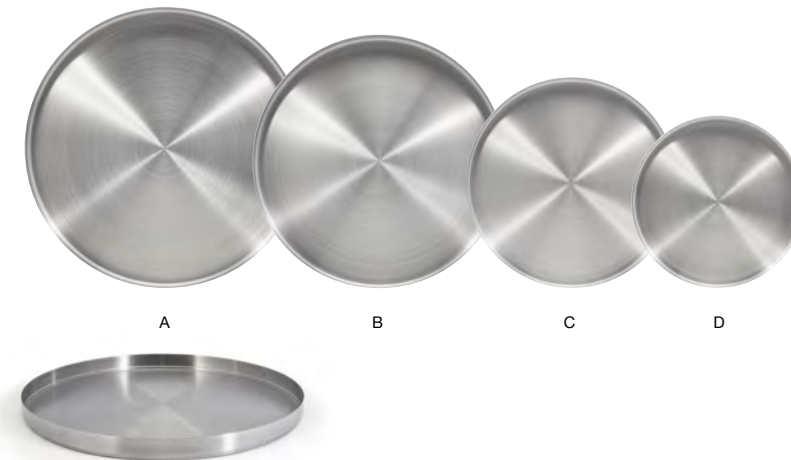

<b>A 11.5" Round Soho Plate</b> 11.5 dia x 1 in   29 dia x 2.4 cm pack 4 DOS036WHP21	<b>B 10.75" Round Soho Plate</b> 10.75 dia x 1 in   27.6 dia x 2.4 cm pack 4 DDP077WHP21	<b>C 9" Round Soho Plate</b> 9 dia x .75 in   22.6 dia x 2.2 cm pack 6 DDP076WHP22	<b>D 7.5" Round Soho Plate</b> 7.5 dia x .75 in   19 dia x 2 cm pack 12 DSP040WHP23	<b>E 6.5" Round Soho Plate</b> 6.5 dia x .75 in   16.5 dia x 2 cm pack 12 DAP085WHP23	<b>F 5" Round Soho Plate</b> 5 dia x .75 in   12.7 dia x 1.9 cm pack 12 DAP084WHP23
---	---	---	--	--	--