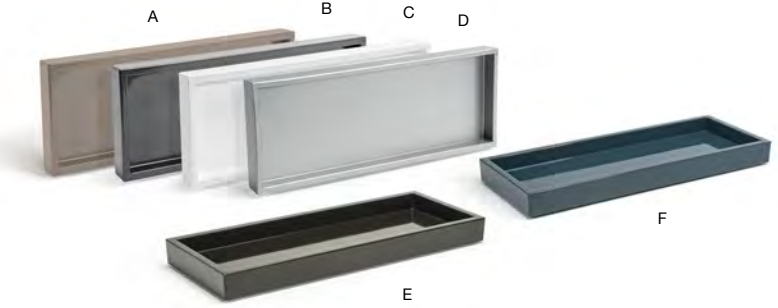

COMPOSITE

- A 4.25" x 3.25" New York Soap Dish - Stone pack 12 RSD010BET13 **NEW**
  4.25 x 3.25 x .75 in | 11 x 8.3 x 2 cm
- B 4.25" x 3.25" New York Soap Dish - Onyx pack 12 RSD010BKT13
  4.25 x 3.25 x .75 in | 11 x 8.3 x 2 cm
- C 4.25" x 3.25" New York Soap Dish - Snow pack 12 RSD010WHT13
  4.25 x 3.25 x .75 in | 11 x 8.3 x 2 cm
- D 4.25" x 3.25" New York Soap Dish - Steel pack 12 RSD010SIT13
  4.25 x 3.25 x .75 in | 11 x 8.3 x 2 cm
- E 4.25" x 3.25" New York Soap Dish - Chocolate pack 12 RSD010EST13
  4.25 x 3.25 x .75 in | 11 x 8.3 x 2 cm
- F 4.25" x 3.25" New York Soap Dish - Peacock pack 12 RSD010BLT23
  4.25 x 3.25 x .75 in | 11 x 8.3 x 2 cm

- A 10" x 3.5" New York Amenity Tray - Onyx pack 12 RTR027BKT13
  10 x 3.5 x 1 in | 25.7 x 9 x 2.5 cm
- B 10" x 3.5" New York Amenity Tray - Snow pack 12 RTR027WHT13
  10 x 3.5 x 1 in | 25.7 x 9 x 2.5 cm

- A 11.75" x 4.5" New York Amenity Tray - Stone pack 6 RTR012BET12 **NEW**
  11.75 x 4.5 x 1 in | 30.1 x 11.7 x 2.5 cm
- B 11.75" x 4.5" New York Amenity Tray - Onyx pack 6 RTR012BKT12
  11.75 x 4.5 x 1 in | 30.1 x 11.7 x 2.5 cm
- C 11.75" x 4.5" New York Amenity Tray - Snow pack 6 RTR012WHT12
  11.75 x 4.5 x 1 in | 30.1 x 11.7 x 2.5 cm
- D 11.75" x 4.5" New York Amenity Tray - Steel pack 6 RTR012SIT12
  11.75 x 4.5 x 1 in | 30.1 x 11.7 x 2.5 cm
- E 11.75" x 4.5" New York Amenity Tray - Chocolate pack 6 RTR012EST12
  11.75 x 4.5 x 1 in | 30.1 x 11.7 x 2.5 cm
- F 11.75" x 4.5" New York Amenity Tray - Peacock pack 6 RTR012BLT22
  11.75 x 4.5 x 1 in | 30.1 x 11.7 x 2.5 cm

NEW YORK

chocolate, onyx, peacock, snow, steel & stone

New York blends form, function, and fashion in a high-gloss, chip-resistant composite material. Designed with clean, structured lines, this collection is available in sophisticated color options for distinctive spaces.

EASY-CARE | FINGERPRINT & SMUDGE-RESISTANT | DURABLE CONSTRUCTION