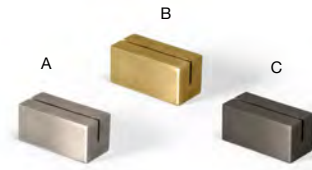

- **A 1.5" x 0.75" Brushed Stainless Menu/Sign Holder - Silver** pack 12 **BHO001BCZ23**
  1.5 x .75 x .75 in | 3.8 x 1.9 x 1.9 cm
- **B 1.5" x 0.75" Brushed Stainless Menu/Sign Holder - Matte Brass** pack 12 **BHO001GOZ23**
  1.5 x .75 x .75 in | 3.8 x 1.9 x 1.9 cm
- **C 1.5" x 0.75" Brushed Stainless Menu/Sign Holder - Matte Black** pack 12 **BHO001BKZ23**
  1.5 x .75 x .75 in | 3.8 x 1.9 x 1.9 cm