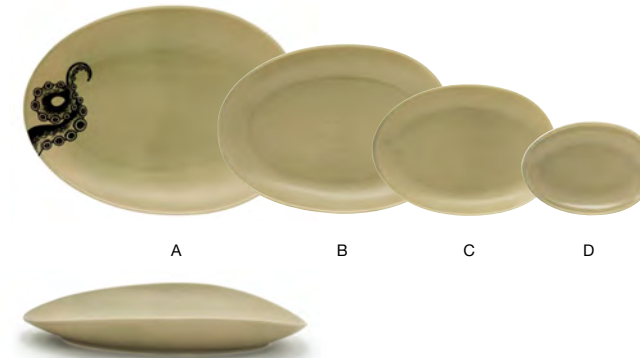

ASK ABOUT
customization!

- **A 12" Oval Tides® Plate - Sea Grass** pack 2 **DOS030GRP20**
  12 x 8.75 x 2 in | 30.5 x 22.3 x 5.2 cm
- **B 10" Oval Tides® Plate - Sea Grass** pack 4 **DDP063GRP21**
  10 x 7.25 x 1.5 in | 25.5 x 18.3 x 4 cm
- **C 8" Oval Tides® Plate - Sea Grass** pack 6 **DSP033GRP22**
  8 x 5.75 x 1.25 in | 20.5 x 14.5 x 3.1 cm
- **D 5.5" Oval Tides® Plate - Sea Grass** pack 12 **DAP077GRP23**
  5.5 x 4 x 1 in | 14 x 10.3 x 2.5 cm

- **11.5" Slim Oval Tides® Plate - Sea Grass** pack 12 **DSU008GRP23**
  11.5 x 4.25 x 1 in | 29.3 x 10.5 x 2.3 cm