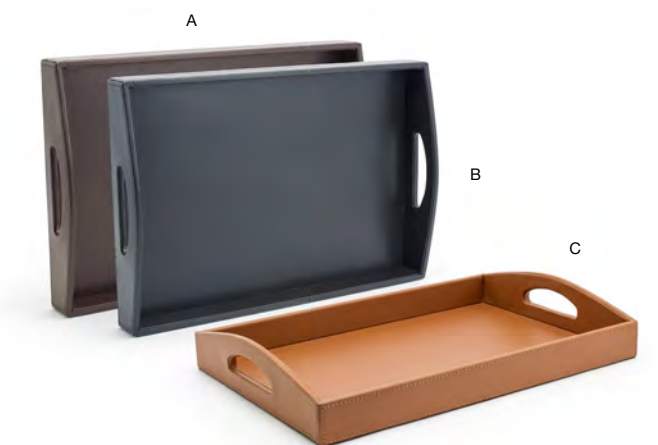

- **A 16" x 11" London Handled Tray - Brown** pack 4 **RRT014BRL21**
  16 x 11 x 2.75 in | 40.8 x 28 x 6.8 cm
- **B 16" x 11" London Handled Tray - Black** pack 4 **RRT014BKL21**
  16 x 11 x 2.75 in | 40.8 x 28 x 6.8 cm
- **C 16" x 11" London Handled Tray - Saddle** pack 4 **RRT014TAL21**
  16 x 11 x 2.75 in | 40.8 x 28 x 6.8 cm

- **A 7" London Tongs - Black** pack 12 **BUT021BKS23**
  7 in | 18 cm
- **B 7" London Tongs - Brown** pack 12 **BUT021BRS23**
  7 in | 18 cm

- **A Brushed Stainless Ice Bucket Scoop/Tong Holder - Silver** pack 12 **RTH002BSS83**
  1.25 x 1 x .5 in | 3 x 2.6 x 1.1 cm
- **B Brushed Stainless Ice Bucket Scoop/Tong Holder - Matte Brass** pack 12 **RTH002GOS83**
  1.25 x 1 x .5 in | 3 x 2.6 x 1.1 cm