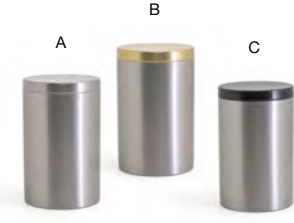

- **A Round Brushed Stainless Jar with Lid - Silver** pack 12 **RJR024BSS23**
  2.5 dia x 4.25 in | 6.5 dia x 10.6 cm
- **B Round Brushed Stainless Jar with Lid - Silver with Matte Brass Lid** pack 12 **RJR030BSS23**
  2.5 dia x 4.25 in | 6.5 dia x 10.6 cm
- **C Round Brushed Stainless Jar with Lid - Silver with Matte Black Lid** pack 12 **RJR028BSS23**
  2.5 dia x 4.25 in | 6.5 dia x 10.6 cm