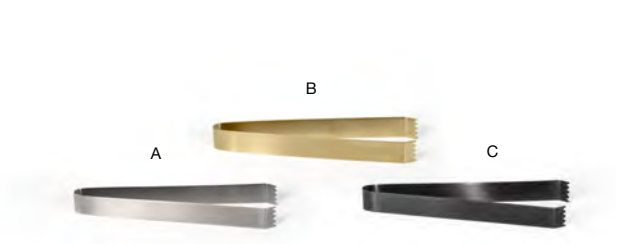

- **A 7" Brushed Stainless Tongs - Silver** pack 12 **BUT021BSS23**
  7 in | 18 cm
- **B 7" Brushed Stainless Tongs - Matte Brass** pack 12 **BUT021GOS23**
  7 in | 18 cm
- **C 7" Brushed Stainless Tongs - Matte Black** pack 12 **BUT031BKS23**
  7 in | 18 cm

More tong options on page 151