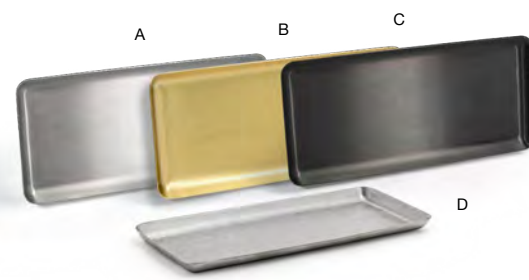

- **A 10" x 4.5" Brushed Stainless Tray - Silver** pack 6 **RTR037BSS22**
  10 x 4.5 x .5 in | 25.4 x 11.4 x 1.4 cm
- **B 10" x 4.5" Brushed Stainless Tray - Matte Brass** pack 6 **RTR037GOS22**
  10 x 4.5 x .5 in | 25.4 x 11.4 x 1.4 cm
- **C 10" x 4.5" Brushed Stainless Tray - Matte Black** pack 6 **RTR037BKS22**
  10 x 4.5 x .5 in | 25.4 x 11.4 x 1.4 cm
- **D 10" x 4.5" Stainless Mod® Tray - Antique** pack 6 **RTR037ANS22**
  10 x 4.5 x .5 in | 25.4 x 11.4 x 1.4 cm