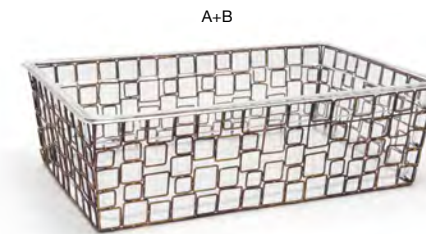

A Full Size Pan - Deep pack 2 **BHO052CLT20**
20.75 x 13 x 5.75 in, 18.75 qt | 52.8 x 32.8 x 14.6 cm, 17.7 L
B Full Size Coppered Link Housing - Deep pack 2 **BHO049GOI20**
19.75 x 12.25 x 6 in | 50.4 x 30.8 x 15.2 cm
A+B Full Size Coppered Link Housing/Pan Set - Deep pack 2 **BHO059GOI20**
20.75 x 13 x 6 in, 18.75 qt | 52.8 x 32.8 x 15.2 cm, 17.7 L