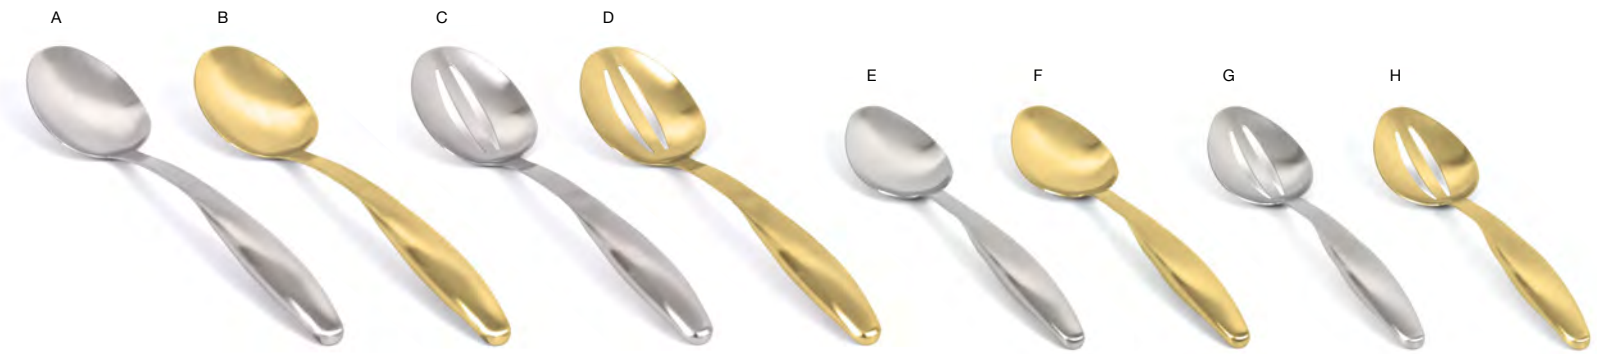

UNIVERSAL UTENSILS - STAINLESS STEEL

- **A** 13.5" Brushed Stainless Serving Spoon - Silver pack 12 **BUT033BSS23** **NEW**
  13.5 in | 34 cm
- **B** 13.5" Brushed Stainless Serving Spoon - Matte Brass pack 12 **BUT033GOS23** **NEW**
  13.5 in | 34 cm
- **C** 13.5" Brushed Stainless Slotted Spoon - Silver pack 12 **BUT034BSS23** **NEW**
  13.5 in | 34 cm
- **D** 13.5" Brushed Stainless Slotted Spoon - Matte Brass pack 12 **BUT034GOS23** **NEW**
  13.5 in | 34 cm
- **E** 10.25" Brushed Stainless Serving Spoon - Silver pack 12 **BUT036BSS23** **NEW**
  10.25 in | 26.3 cm
- **F** 10.25" Brushed Stainless Serving Spoon - Matte Brass pack 12 **BUT036GOS23** **NEW**
  10.25 in | 26.3 cm
- **G** 10.25" Brushed Stainless Slotted Spoon - Silver pack 12 **BUT037BSS23** **NEW**
  10.25 in | 26.3 cm
- **H** 10.25" Brushed Stainless Slotted Spoon - Matte Brass pack 12 **BUT037GOS23** **NEW**
  10.25 in | 26.3 cm