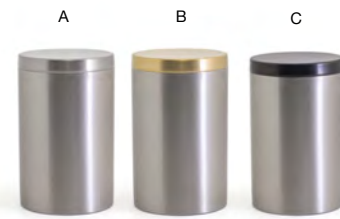

- **A 4.25" Round Brushed Stainless Dish - Silver** pack 12 **RSD012BSS13**
  4.25 dia x .75 in | 11 dia x 2 cm
- **B 4.25" Round Brushed Stainless Dish - Matte Brass** pack 12 **RSD012GOS13**
  4.25 dia x .75 in | 11 dia x 2 cm
- **C 4.25" Round Brushed Stainless Dish - Matte Black** pack 12 **RSD012BKS13**
  4.25 dia x .75 in | 11 dia x 2 cm
- **D 4.25" Round Stainless Dish - Antique** pack 12 **RSD012ANS13**
  4.25 dia x .75 in | 11 dia x 2 cm

- **A 4" Square Brushed Stainless Dish - Silver** pack 12 **RSD030BSS23**
  4 sq x .5 in | 10.3 sq x 1.5 cm
- **B 4" Square Brushed Stainless Dish - Matte Brass** pack 12 **RSD030GOS23**
  4 sq x .5 in | 10.3 sq x 1.5 cm
- **C 4" Square Brushed Stainless Dish - Matte Black** pack 12 **RSD030BKS23**
  4 sq x .5 in | 10.3 sq x 1.5 cm
- **D 4" Square Stainless Dish - Antique** pack 12 **RSD030ANS23**
  4 sq x .5 in | 10.3 sq x 1.5 cm

- **A 14 oz Round Brushed Stainless Holder - Silver** pack 6 **DMU021BSS22**
  3.25 dia x 3 in | 8.5 dia x 7.8 cm, 414 ml
- **B 14 oz Round Brushed Stainless Holder - Matte Brass** pack 6 **DMU021GOS22**
  3.25 dia x 3 in | 8.5 dia x 7.8 cm, 414 ml
- **C 14 oz Round Stainless Holder - Antique** pack 6 **DMU021ANS22**
  3.25 dia x 3 in | 8.5 dia x 7.8 cm, 414 ml

- **A 10 oz Round Brushed Stainless Holder - Silver** pack 6 **DMU020BSS22**
  2.5 dia x 3.75 in | 6.5 dia x 9.7 cm, 296 ml
- **B 10 oz Round Brushed Stainless Holder - Matte Brass** pack 6 **DMU020GOS22**
  2.5 dia x 3.75 in | 6.5 dia x 9.7 cm, 296 ml
- **C 10 oz Round Brushed Stainless Holder - Matte Black** pack 6 **DMU020BKS22**
  2.5 dia x 3.75 in | 6.5 dia x 9.7 cm, 296 ml
- **D 10 oz Round Stainless Holder - Antique** pack 6 **DMU020ANS22**
  2.5 dia x 3.75 in | 6.5 dia x 9.7 cm, 296 ml

Round Stainless Jar with Lid - Antique
2.5 dia x 4.25 in
6.5 dia x 10.6 cm
pack 12
RJR024ANS23

- **A 4.75" Tall Square Brushed Stainless Salt & Pepper Set - 2 oz - Silver** pack 6 **TSP014BSS22**
  1 sq x 4.75 in | 2.4 sq x 11.9 cm, 59 ml
- **B 3" Tall Square Brushed Stainless Salt & Pepper Set - 1 oz - Silver** pack 6 **TSP015BSS22**
  1 sq x 3 in | 2.5 sq x 7.8 cm, 30 ml