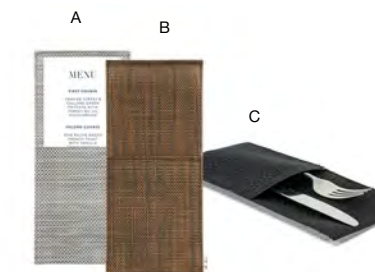

- **A 10" x 4.5" Metroweave® Pocket with Cover - Mesh Grey** pack 12 **FHO001GYV23**
  10 x 4.5 in | 25.3 x 11.5 cm
- **B 10" x 4.5" Metroweave® Pocket with Cover - Mesh Copper** pack 12 **FHO001COV23**
  10 x 4.5 in | 25.3 x 11.5 cm
- **C 10" x 4.5" Metroweave® Pocket with Cover - Random Weave Black** pack 12 **FHO001BKV23**
  10 x 4.5 in | 25.3 x 11.5 cm