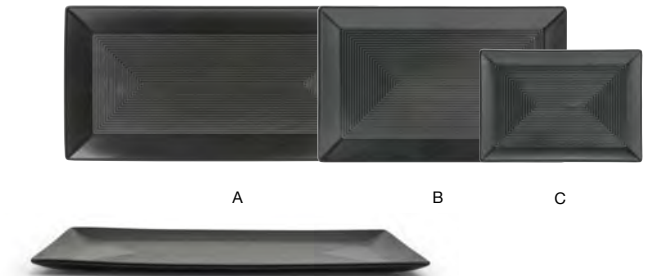

- **A 14" x 7" Spiral® Platter - Ink** pack 4 **DDP004BKP21**
  14 x 7 x .75 in | 35.5 x 18 x 1.9 cm
- **B 11" x 7" Spiral® Plate - Ink** pack 6 **DSP002BKP22**
  11 x 7 x .75 in | 28 x 18 x 2.2 cm
- **C 7" x 5" Spiral® Plate - Ink** pack 12 **DSP001BKP23**
  7 x 5 x .75 in | 18 x 12.5 x 2.1 cm