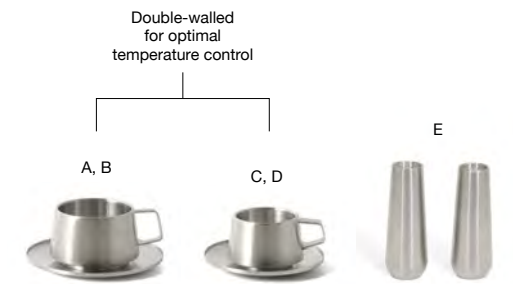

- A 11 oz Brushed Stainless Bevel™ Cup - Silver pack 12 DCS071BSS23
  5.25 x 4 x 2.5 in | 13.1 x 10.3 x 6.6 cm, 325 ml
- B 6.25" Round Brushed Stainless Bevel™ Saucer - Silver pack 12 DCS072BSS23
  6.25 dia x .5 in | 16 dia x 1.2 cm
- C 3 oz Brushed Stainless Bevel™ Cup - Silver pack 12 DCS073BSS23
  3.5 x 2.75 x 2 in | 8.8 x 6.9 x 5 cm, 90 ml
- D 4.25" Round Brushed Stainless Bevel™ Saucer - Silver pack 12 DCS074BSS23
  4.25 dia x .5 in | 11.1 dia x 1.2 cm
- E Bevel™ Brushed Stainless Salt & Pepper Set - 3 oz - Silver pack 6 TSP020BSS22
  1.75 dia x 4.25 in | 4.2 dia x 11 cm, 90 ml