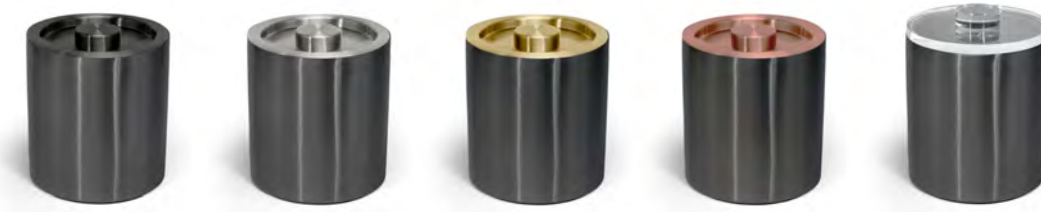

MIX & MATCH 2 QT ICE BUCKET OPTIONS - LARGEST TO SMALLEST

2 qt Round Brushed Stainless Ice Bucket - Matte Black
5.75 dia x 6.5 in
14.5 dia x 16.2 cm, 1.9 L
pack 4
RIB044BKS21

2 qt Round Brushed Stainless Ice Bucket - Matte Black with Silver Lid
5.75 dia x 6.5 in
14.5 dia x 16.2 cm, 1.9 L
pack 4
RIB072BKS21

2 qt Round Brushed Stainless Ice Bucket - Matte Black with Matte Black Lid
5.75 dia x 6.5 in
14.5 dia x 16.2 cm, 1.9 L
pack 4
RIB071BKS21

2 qt Round Brushed Stainless Ice Bucket - Matte Black with Rose Gold Lid
5.75 dia x 6.5 in
14.5 dia x 16.2 cm, 1.9 L
pack 4
RIB077BKS21

2 qt Round Brushed Stainless Ice Bucket - Matte Black with Acrylic Lid
5.75 dia x 7 in
14.5 dia x 17.9 cm, 1.9 L
pack 4
RIB073BKS21