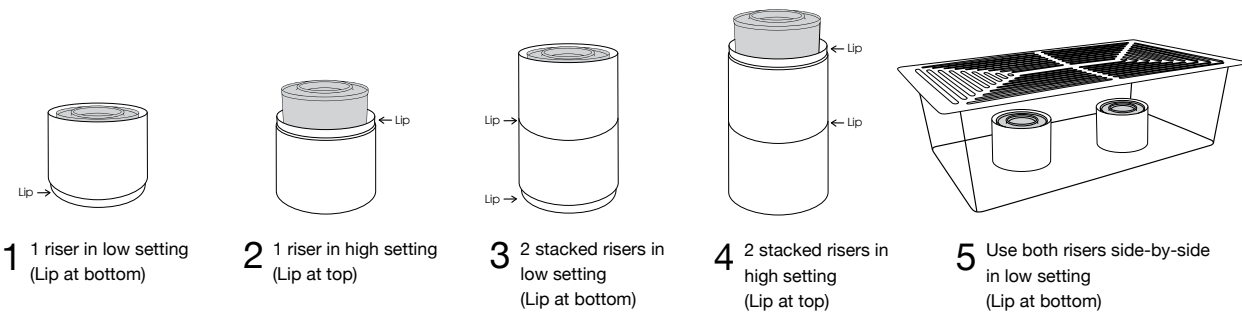

**86.5" Copper String Lights - Box of 4**  
86.5 in | 219.7 cm  
pack 1 BRI101COM28

**HOW TO USE - FUEL CELL RISERS**

**BUFFET ESSENTIAL ELEMENTS - COVERED SOLUTIONS**

**Full Size Rolling Pan Cover**  
21.25 x 13 x 7 in  
53.9 x 33 x 17.5 cm  
pack 2 BCV005CLT20