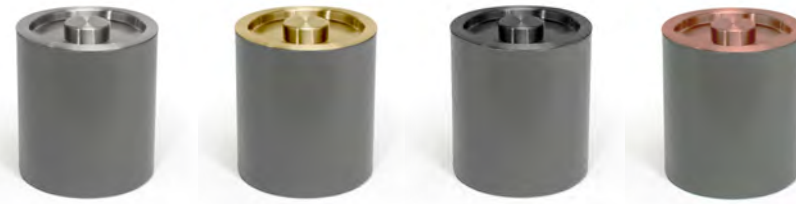

2 qt Round London Ice Bucket - Smoke with Silver Lid
5.75 dia x 6.75 in
14.6 dia x 17.1 cm, 1.9 L
pack 4
RIB063GYL21

2 qt Round London Ice Bucket - Smoke with Matte Brass Lid
5.75 dia x 6.75 in
14.6 dia x 17.1 cm, 1.9 L
pack 4
RIB062GYL21

2 qt Round London Ice Bucket - Smoke with Matte Black Lid
5.75 dia x 6.75 in
14.6 dia x 17.1 cm, 1.9 L
pack 4
RIB061GYL21

2 qt Round London Ice Bucket - Smoke with Rose Gold Lid
5.75 dia x 6.75 in
14.6 dia x 17.1 cm, 1.9 L
pack 4
RIB076GYL21