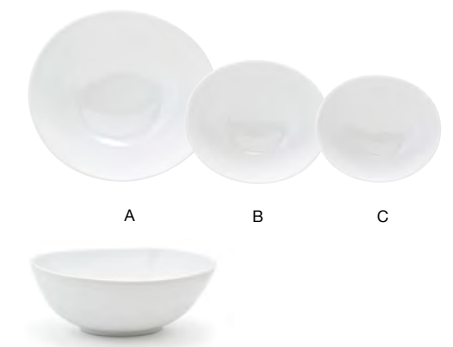

A 8" Oval Ellipse™ Bowl - 36 oz pack 6 **DBO059WHP22**
8 x 7 x 3 in | 20.5 x 18 x 7.5 cm, 1.1 L
B 6.25" Oval Ellipse™ Bowl - 16 oz pack 12 **DBO035WHP13**
6.25 x 5.75 x 2.5 in | 16.1 x 14.3 x 6.3 cm, 473 ml
C 5.25" Oval Ellipse™ Bowl - 10 oz pack 12 **DBO058WHP23**
5.25 x 4.75 x 2 in | 13.3 x 12.3 x 5.2 cm, 296 ml