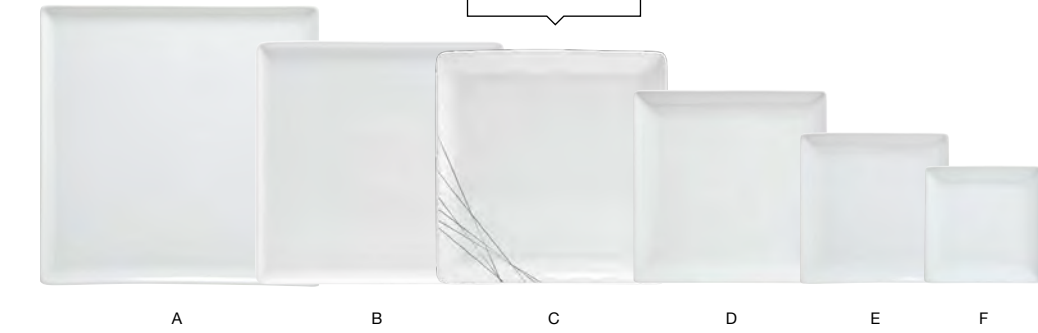

MOD® *superwhite & antique*

Modernize your serving style by combining the versatility of porcelain and the durability of stainless steel with our Mod® collection, designed in an array of unique geometric shapes.

EXTENSIVE COMBINATIONS | LIFETIME PLUS WARRANTY | EASILY STACKABLE

A 21" x 13" Mod® Platter 21 x 13 x 1 in | 53.4 x 33.1 x 2.8 cm	pack 2	SPT065WHP20
B 16.25" x 10.25" Mod® Ideal Platter 16.25 x 10.25 x 1 in | 41.3 x 25.9 x 2.3 cm	pack 2	BPT032WHP20
C 14" x 9.5" Mod® Ideal Dinner Platter 14 x 9.5 x .75 in | 35.4 x 24 x 2.2 cm	pack 4	DOS004WHP21