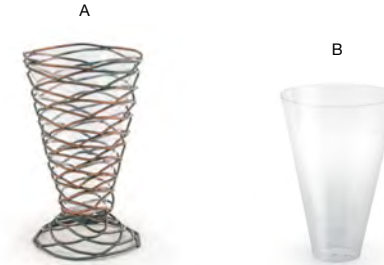

A 4" Round Patina Cone pack 12 **TCS008PTI23**
4 dia x 7 in | 10.2 dia x 17.7 cm
B 3.5" Round Patina Cone Liner - 14 oz pack 96 **BHO020CLT27**
3.5 dia x 5 in | 9 dia x 13 cm, 414 ml