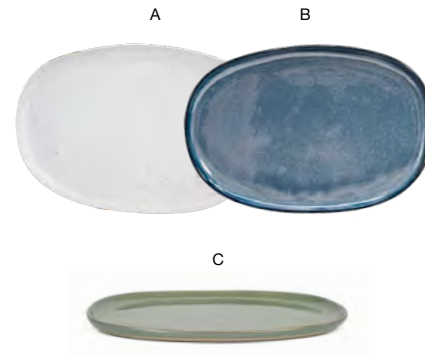

- **A 13" Oval Artefact® Platter - Ash** pack 4 **DOS033BEP21**
  13 x 9.25 x .75 in | 33 x 23.5 x 2 cm
- **B 13" Oval Artefact® Platter - Indigo** pack 4 **DOS033BLP21**
  13 x 9.25 x .75 in | 33 x 23.5 x 2 cm
- **C 13" Oval Artefact® Platter - Moss** pack 4 **DOS033GRP21**
  13 x 9.25 x .75 in | 33 x 23.5 x 2 cm