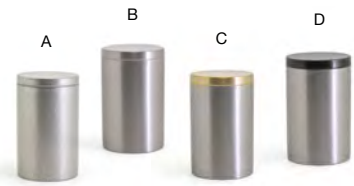

JAR OPTIONS - LARGEST TO SMALLEST

- **A Round Stainless Jar with Lid - Antique** pack 12 **RJR024ANS23**
  2.5 dia x 4.25 in | 6.5 dia x 10.6 cm
- **B Round Brushed Stainless Jar with Lid - Silver** pack 12 **RJR024BSS23**
  2.5 dia x 4.25 in | 6.5 dia x 10.6 cm
- **C Round Brushed Stainless Jar with Lid - Silver with Matte Brass Lid** pack 12 **RJR030BSS23**
  2.5 dia x 4.25 in | 6.5 dia x 10.6 cm
- **D Round Brushed Stainless Jar with Lid - Silver with Matte Black Lid** pack 12 **RJR028BSS23**
  2.5 dia x 4.25 in | 6.5 dia x 10.6 cm