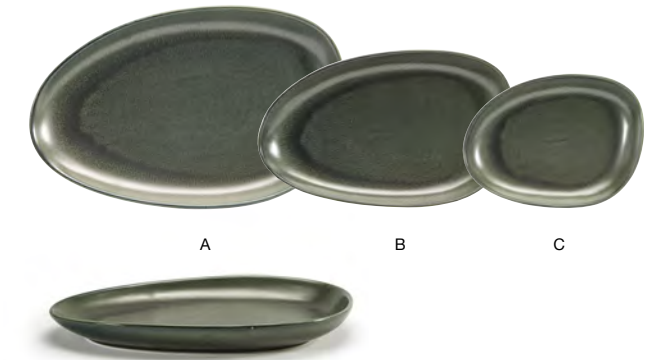

- **A 14" Oval Kiln® Platter - Sage** pack 2 **SPT056DGP20**
  14 x 9 x 1.5 in | 35.5 x 23 x 4.1 cm
- **B 11" Oval Kiln® Plate - Sage** pack 6 **DDP062DGP22**
  11 x 7 x 1.5 in | 28.2 x 17.6 x 3.9 cm
- **C 8" Oval Kiln® Plate - Sage** pack 12 **DSP032DGP23**
  8 x 6.25 x 1.5 in | 20.5 x 15.7 x 3.7 cm