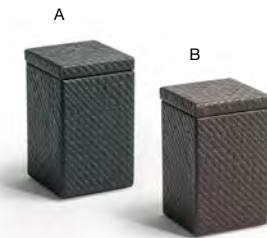

A Java Jar with Lid - Black pack 6 **RJR023BKL22**
2.75 sq x 4.5 in | 7 sq x 11.5 cm

B Java Jar with Lid - Brown pack 6 **RJR023BRL22**
2.75 sq x 4.5 in | 7 sq x 11.5 cm