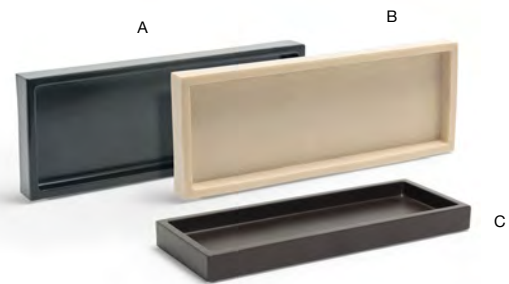

- **A 11.75" x 4.5" Morocco Amenity Tray - Onyx** pack 6 **RTR010BKR12**
  11.75 x 4.5 x 1 in | 30 x 11.5 x 2.5 cm
- **B 11.75" x 4.5" Morocco Amenity Tray - Stone** pack 6 **RTR010GYR12**
  11.75 x 4.5 x 1 in | 30 x 11.5 x 2.5 cm
- **C 11.75" x 4.5" Morocco Amenity Tray - Chocolate** pack 6 **RTR010ESR12**
  11.75 x 4.5 x 1 in | 30 x 11.5 x 2.5 cm