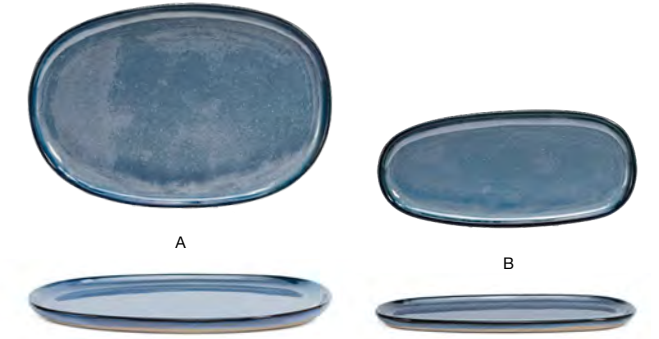

ARTISANAL DESIGN | LIFETIME PLUS WARRANTY | STACKABLE ORGANIC SHAPES

White Available  
Pages 18-19

More Colors Available  
Pages 82-87

NEW collection

PC PLATE COVER AVAILABLE

- A 11" Round Artefact® Plate - Indigo** pack 4 **DDP068BLP21** **PC**  
11 dia x .75 in | 28 dia x 1.9 cm
- B 9" Round Artefact® Plate - Indigo** pack 6 **DDP069BLP22**  
9 dia x .75 in | 23 dia x 1.8 cm
- C 7.5" Round Artefact® Plate - Indigo** pack 12 **DSP036BLP23**  
7.5 dia x .75 in | 19 dia x 1.8 cm
- D 6" Round Artefact® Plate - Indigo** pack 12 **DAP082BLP23**  
6 dia x .5 in | 15 dia x 1.4 cm