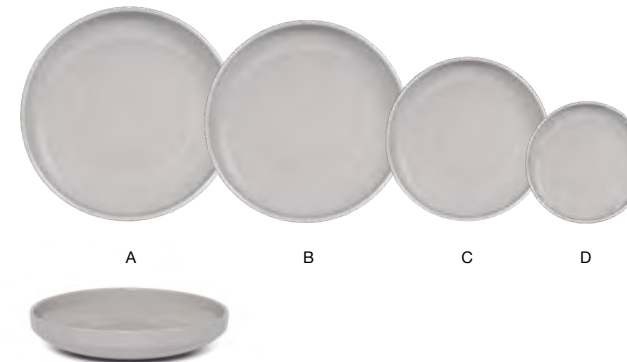

- **A 9.25" Round Bevel™ Bowl - 44 oz - Stone** pack 4 **DBO183GYP21** **PC**
  9.25 dia x 1.75 in | 23.5 dia x 4.6 cm, 1.3 L
- **B 8.75" Round Bevel™ Bowl - 38 oz - Stone** pack 4 **DBO184GYP21**
  8.75 dia x 1.75 in | 22 dia x 4.5 cm, 1.1 L
- **C 7" Round Bevel™ Bowl - 21 oz - Stone** pack 6 **DBO185GYP22**
  7 dia x 1.5 in | 18 dia x 4 cm, 621 ml
- **D 5.25" Round Bevel™ Bowl - 11 oz - Stone** pack 12 **DBO186GYP23**
  5.25 dia x 1.5 in | 13.5 dia x 3.9 cm, 325 ml

- **A 3.5 oz Round Bevel™ Ramekin - Stone** pack 12 **DSD076GYP23**
  4.25 dia x 1 in | 10.8 dia x 2.5 cm, 104 ml
- **B 2 oz Round Bevel™ Ramekin - Stone** pack 12 **DSD077GYP23**
  3.5 dia x 1 in | 9.2 dia x 2.3 cm, 59 ml

- **A 16 oz Bevel™ Pourer - Stone** pack 6 **TCR020GYP22**
  3.5 dia x 5.25 in | 8.8 dia x 13.4 cm, 473 ml
- **B 6 oz Bevel™ Pourer - Stone** pack 12 **TCR016GYP23**
  2.5 dia x 4 in | 6.4 dia x 10.2 cm, 177 ml
- **C 3 oz Bevel™ Pourer - Stone** pack 12 **TCR017GYP23**
  2.5 dia x 2 in | 6.5 dia x 5 cm, 89 ml

Double-walled
for optimal
temperature control

- **A 11 oz Brushed Stainless Bevel™ Cup - Silver** pack 12 **DCS071BSS23**
  5.25 x 4 x 2.5 in | 13.1 x 10.3 x 6.6 cm, 325 ml
- **B 6.25" Round Brushed Stainless Bevel™ Saucer - Silver** pack 12 **DCS072BSS23**
  6.25 dia x .5 in | 16 dia x 1.2 cm
- **C 3 oz Brushed Stainless Bevel™ Cup - Silver** pack 12 **DCS073BSS23**
  3.5 x 2.75 x 2 in | 8.8 x 6.9 x 5 cm, 90 ml
- **D 4.25" Round Brushed Stainless Bevel™ Saucer - Silver** pack 12 **DCS074BSS23**
  4.25 dia x .5 in | 11.1 dia x 1.2 cm
- **E Bevel™ Brushed Stainless Salt & Pepper Set - 3 oz - Silver** pack 6 **TSP020BSS22**
  1.75 dia x 4.25 in | 4.2 dia x 11 cm, 90 ml