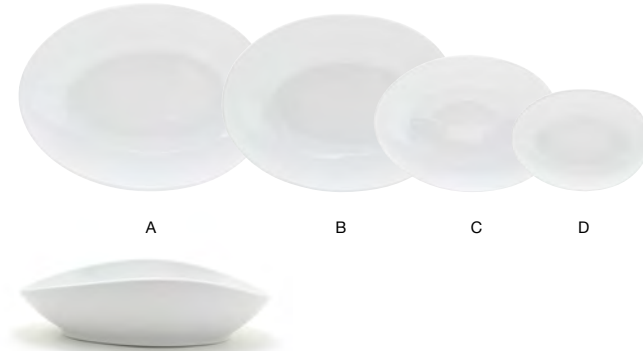

A 11" Oval Tides® Bowl - 40 oz - White pack 2 **DBO145WHP20**
11 x 8.25 x 3 in | 28 x 20.9 x 7.5 cm, 1.2 L
B 10" Oval Tides® Bowl - 30 oz - White pack 4 **DBO146WHP21**
10 x 7.75 x 2.75 in | 25.2 x 19.8 x 6.8 cm, 887 ml
C 8" Oval Tides® Bowl - 15 oz - White pack 4 **DBO147WHP21**
8 x 5.75 x 2.25 in | 20.5 x 14.9 x 5.7 cm, 444 ml
D 6 oz Oval Tides® Ramekin - White pack 6 **DBO148WHP22**
6 x 4.5 x 1.75 in | 15.3 x 11.4 x 4.3 cm, 175 ml