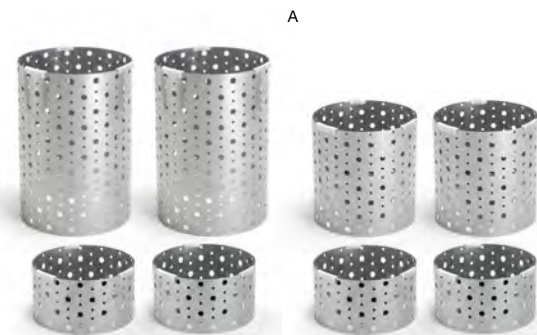

BOARD OPTIONS

- **A+B Buffet Essentials - Dots - Smoke Glass on Silver** **BST009MUM28**
  Dots Risers - Set of 4 - Silver pack 2
  14" Round Tempered Glass Board - Smoke pack 4
  36" x 14" Tempered Glass Board - Smoke pack 2
- **A+C Buffet Essentials - Dots - Clear Glass on Silver** **BST022MUM28**
  Dots Risers - Set of 4 - Silver pack 2
  14" Round Tempered Glass Board - Clear pack 4
  36" x 14" Tempered Glass Board - Clear pack 2
- **A+D Buffet Essentials - Dots - Black Bamboo on Silver** **BST023MUM28**
  Dots Risers - Set of 4 - Silver pack 2
  14" Round Bamboo Board - Black pack 4
  36" x 14" Bamboo Board - Black pack 2
- **A+E Buffet Essentials - Dots - Smoke Bamboo on Silver** **BST046MUM28**
  Dots Risers - Set of 4 - Silver pack 2
  14" Round Bamboo Board - Smoke pack 4
  36" x 14" Bamboo Board - Smoke pack 2