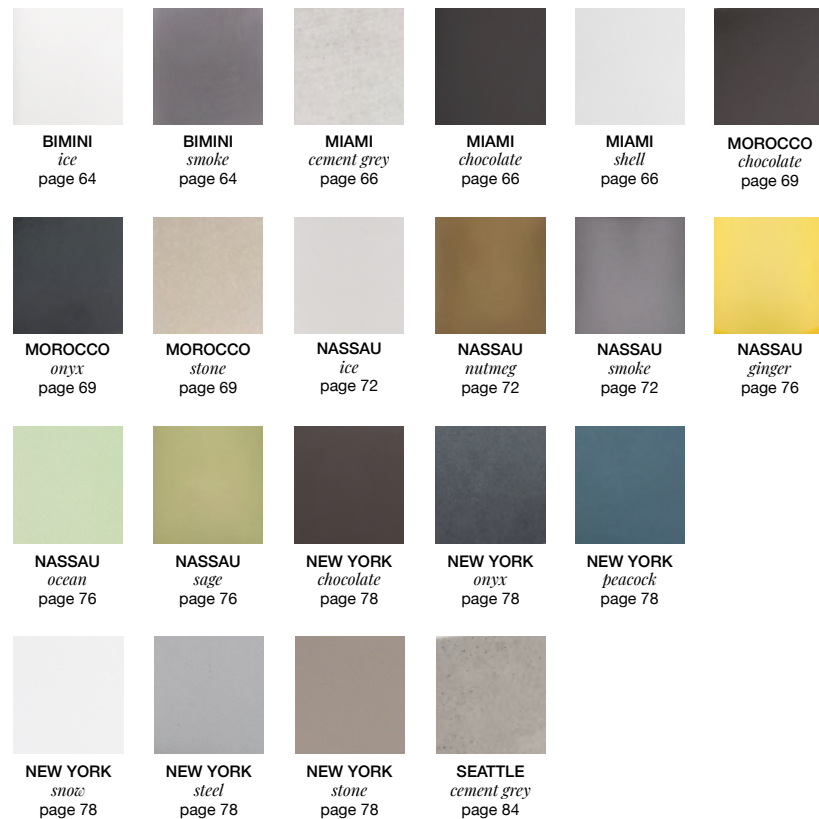

Table of Contents

COMPOSITE

Designed in an array of captivating colors, textures, and finishes, our multifunctional composite collections offer unparalleled versatility. Our innovative guestroom and bathroom collections inspire visual appeal and functionality effortlessly.

WHY YOU'LL LOVE IT

Maximum Durability

Designed to withstand frequent use, ensuring longevity and reducing the need for replacements.

Low Maintenance

Hassle-free upkeep with our fingerprint, scratch, and chip-resistant collections.

Sleek Modern Design

Experience modern design with our sleek composite accessories, featuring clean lines and a minimalist aesthetic.

Endless Versatility

From subtle neutrals to bold statement pieces, choose from a wide range of finishes and textures, to add personality to all spaces.

21 COLLECTION SWATCHES