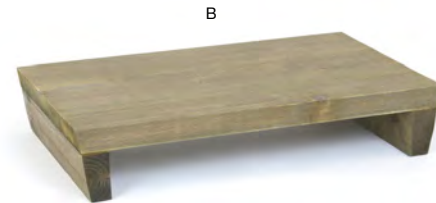

A 30" x 8" Asheville Board - Cider pack 2 SPT073NAW20 **NEW**
30 x 8 x 3 in | 76.4 x 20.4 x 7.6 cm

B 16" x 9" Asheville Board - Cider pack 6 SPT069NAW22 **NEW**
16 x 9 x 3 in | 40.8 x 23.1 x 7.7 cm