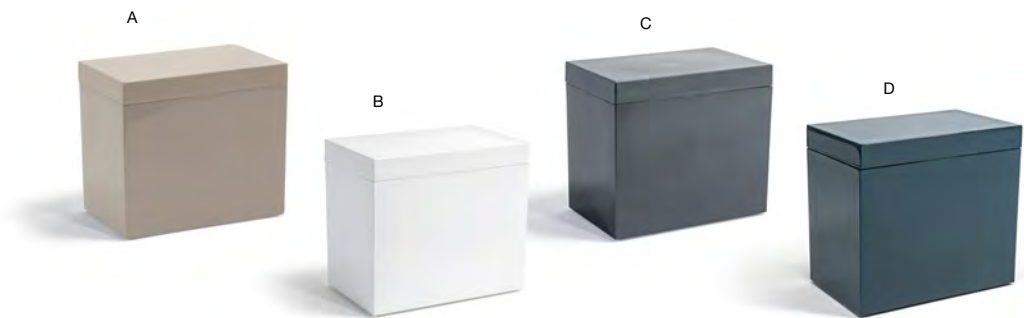

### ADDITIONAL COORDINATING OPTIONS

**7" Brushed Stainless Tongs**  
See on page 151

**6" Brushed Stainless Scoop**  
See on page 151

**17 qt London Recycle Bin**  
See on pages 170-176

- A 2 qt Rectangle New York Ice Bucket - Stone** pack 2 **RIB005BET20** NEW  
7.5 x 4.75 x 6.5 in | 19 x 11.9 x 16.6 cm, 1.9 L
- B 2 qt Rectangle New York Ice Bucket - Snow** pack 2 **RIB005WHR20**  
7.5 x 4.75 x 6.5 in | 19 x 11.9 x 16.6 cm, 1.9 L
- C 2 qt Rectangle New York Ice Bucket - Onyx** pack 2 **RIB005BKR20**  
7.5 x 4.75 x 6.5 in | 19 x 11.9 x 16.6 cm, 1.9 L
- D 2 qt Rectangle New York Ice Bucket - Peacock** pack 2 **RIB005BLT20**  
7.5 x 4.75 x 6.5 in | 19 x 11.9 x 16.6 cm, 1.9 L