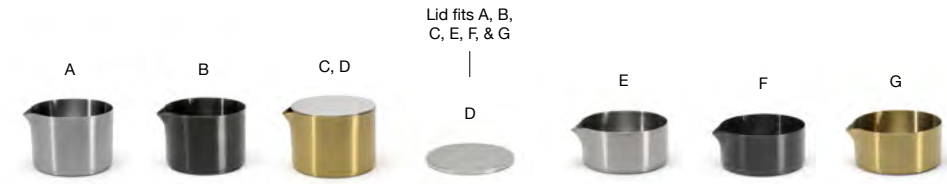

- **A 8 oz Round Brushed Stainless Soho Pourer - Silver** pack 12 **TCR015BSS23**
  3 dia x 2.25 in | 7.9 dia x 5.7 cm, 237 ml
- **B 8 oz Round Brushed Stainless Soho Pourer - Matte Black** pack 12 **TCR015BKS23**
  3 dia x 2.25 in | 7.9 dia x 5.7 cm, 237 ml
- **C 8 oz Round Brushed Stainless Soho Pourer - Matte Brass** pack 12 **TCR015GOS23**
  3 dia x 2.25 in | 7.9 dia x 5.7 cm, 237 ml
- **D Round Brushed Soho Stainless Lid - Silver** pack 12 **TCV001BSS13**
  3 dia x .25 in | 7.9 dia x .5 cm
- **E 5 oz Round Brushed Stainless Soho Pourer - Silver** pack 12 **TCR014BSS23**
  3 dia x 1.5 in | 7.9 dia x 3.8 cm, 148 ml
- **F 5 oz Round Brushed Stainless Soho Pourer - Matte Black** pack 12 **TCR014BKS23**
  3 dia x 1.5 in | 7.9 dia x 3.8 cm, 148 ml
- **G 5 oz Round Brushed Stainless Soho Pourer - Matte Brass** pack 12 **TCR014GOS23**
  3 dia x 1.5 in | 7.9 dia x 3.8 cm, 148 ml

- **A 10 oz Round Brushed Stainless Holder - Silver** pack 6 **DMU020BSS22**
  2.5 dia x 3.75 in | 6.5 dia x 9.7 cm, 296 ml
- **B 10 oz Round Brushed Stainless Holder - Matte Brass** pack 6 **DMU020GOS22**
  2.5 dia x 3.75 in | 6.5 dia x 9.7 cm, 296 ml
- **C 10 oz Round Brushed Stainless Holder - Matte Black** pack 6 **DMU020BKS22**
  2.5 dia x 3.75 in | 6.5 dia x 9.7 cm, 296 ml