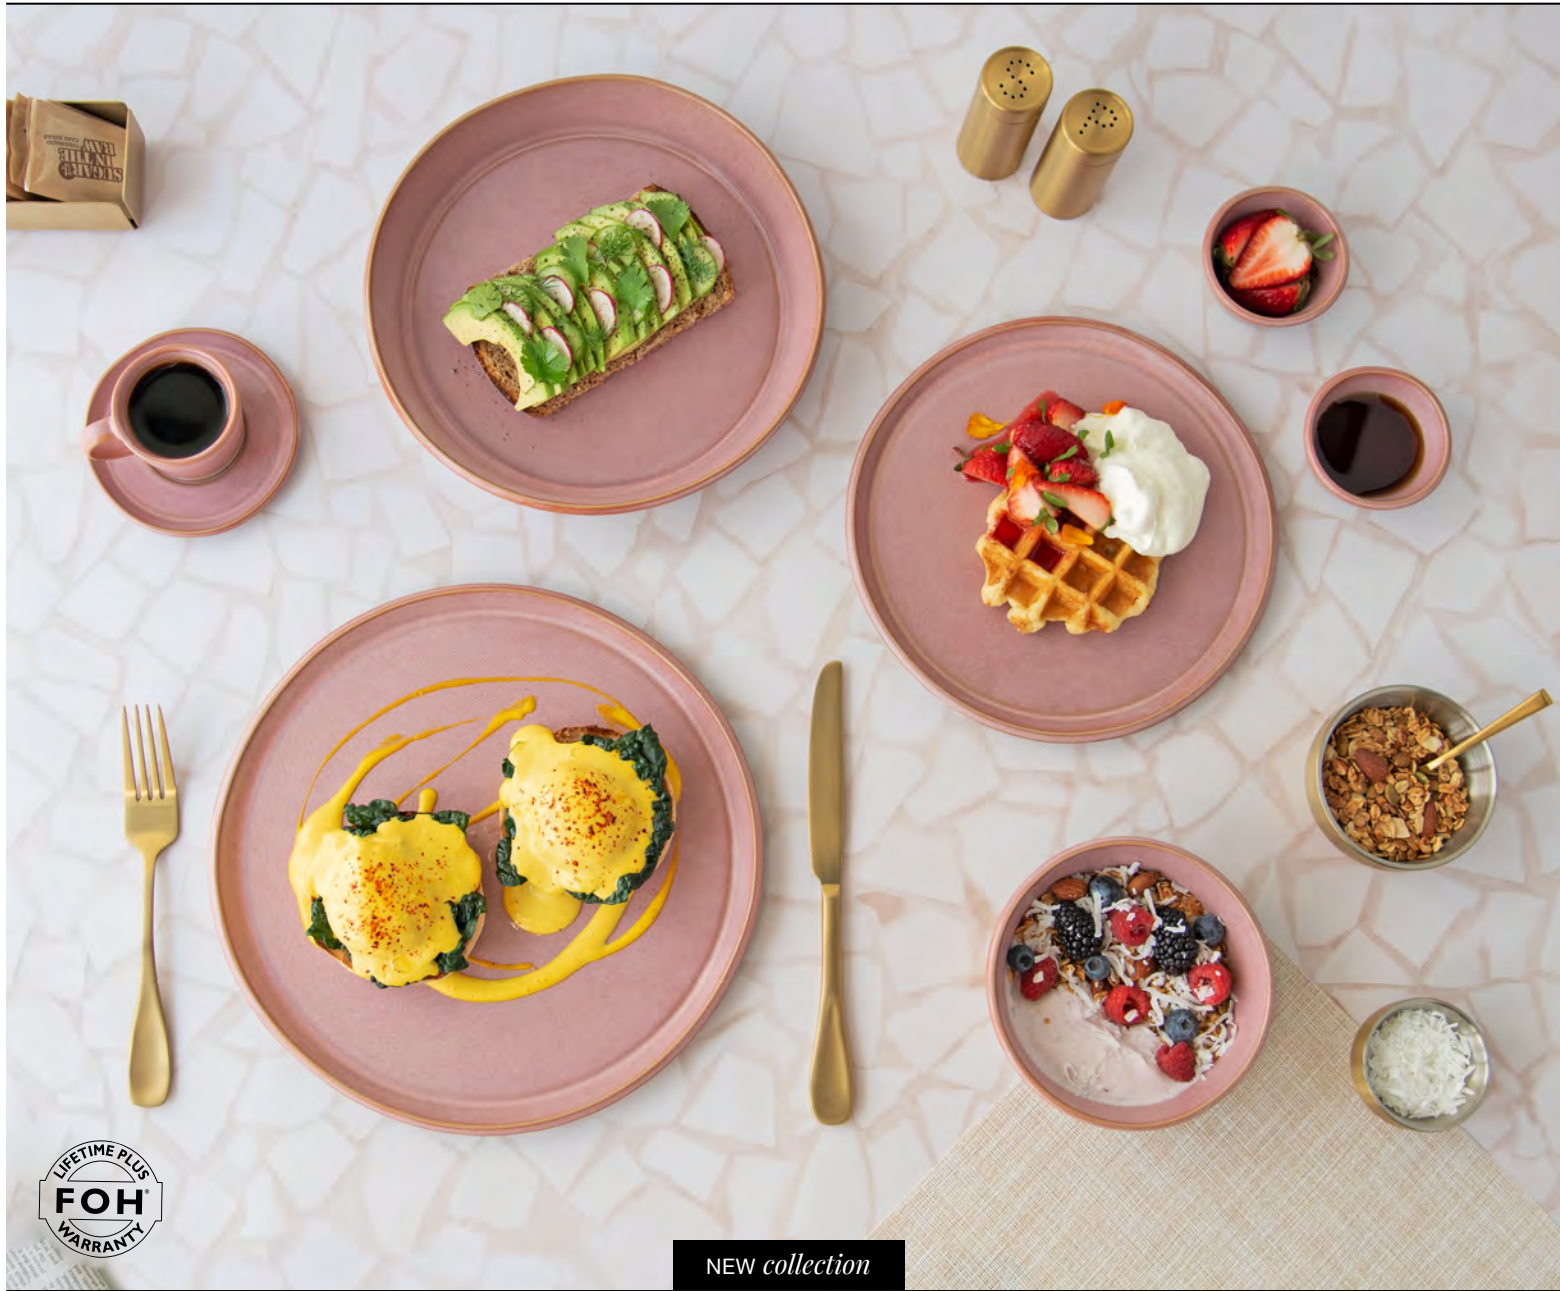

- **A 11" Round Mezze™ Plate - Guava** pack 4 **DDP098PIP21** **PC**
  11 dia x .5 in | 28.2 dia x 1.5 cm
- **B 9" Round Mezze™ Plate - Guava** pack 6 **DSP048PIP22**
  9 dia x .5 in | 23.1 dia x 1.5 cm
- **C 7.5" Round Mezze™ Plate - Guava** pack 12 **DAP093PIP23**
  7.5 dia x .5 in | 19.3 dia x 1.5 cm
- **D 6" Round Mezze™ Plate - Guava** pack 12 **DBB042PIP23**
  6 dia x .5 in | 15.5 dia x 1.3 cm