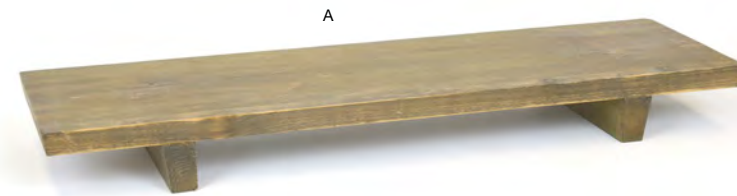

A 30" x 8" Asheville Board - Cider pack 2 **SPT073NAW20** **NEW**

A