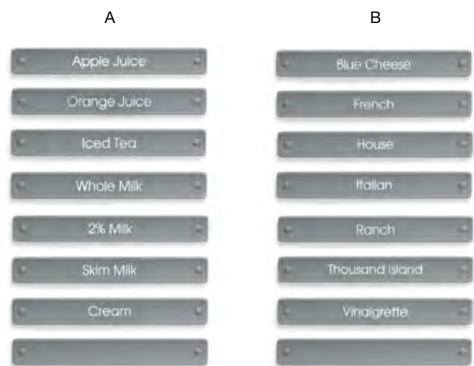

- **A Beverage Carafe Labels - Set of 8** pack 1 **ACF010GYT88**
  5.25 x .75 in | 13.5 x 1.8 cm
- **B Salad Dressing Carafe Labels - Set of 8** pack 1 **ACF009GYT88**
  5.25 x .75 in | 13.5 x 1.8 cm