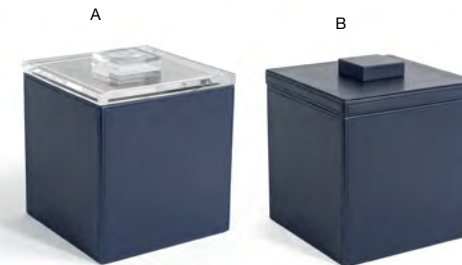

- **A 3.5 qt Square London Ice Bucket - Black with Acrylic Lid** pack 4 **RIB002BKL11**
  7 sq x 7.75 in | 17.8 sq x 19.5 cm, 3.3 L
- **B 3.5 qt Square London Ice Bucket - Black** pack 4 **RIB001BKL11**
  7 sq x 8 in | 17.8 sq x 20.4 cm, 3.3 L

Proprietary 3 part plastic insert keeps ice and water separate.
Easy to keep clean and sanitary.

- **A 3.5 qt Square London Ice Bucket - Navy with Acrylic Lid** pack 4 **RIB002BLL11**
  7 sq x 7.75 in | 17.8 sq x 19.5 cm, 3.3 L
- **B 3.5 qt Square London Ice Bucket - Navy** pack 4 **RIB001BLL11**
  7 sq x 8 in | 17.8 sq x 20.4 cm, 3.3 L