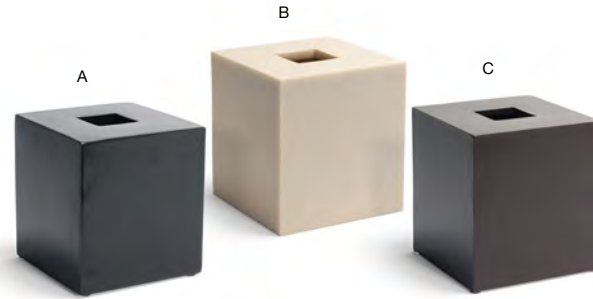

- **A Morocco Tissue Cover - Onyx** pack 4 **RTB006BKR11**
  5 sq x 5.75 in | 13 sq x 14.5 cm
- **B Morocco Tissue Cover - Stone** pack 4 **RTB006GYR11**
  5 sq x 5.75 in | 13 sq x 14.5 cm
- **C Morocco Tissue Cover - Chocolate** pack 4 **RTB006ESR11**
  5 sq x 5.75 in | 13 sq x 14.5 cm

See our Tissue Box Riser on page 140