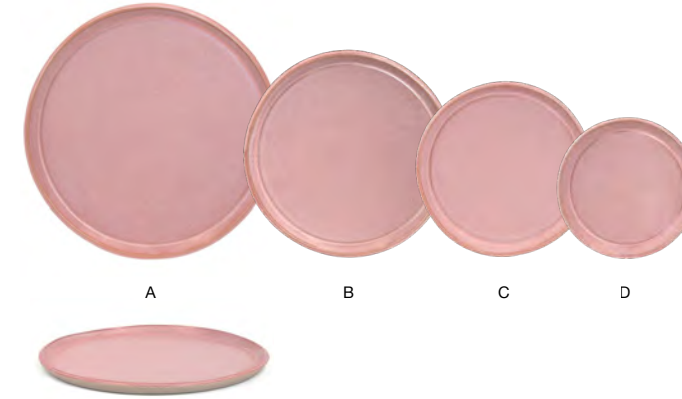

- **A 11" Round Mezze™ Plate - Guava** pack 4 **DDP098PIP21** **PC**
  11 dia x .5 in | 28.2 dia x 1.5 cm
- **B 9" Round Mezze™ Plate - Guava** pack 6 **DSP048PIP22**
  9 dia x .5 in | 23.1 dia x 1.5 cm
- **C 7.5" Round Mezze™ Plate - Guava** pack 12 **DAP093PIP23**
  7.5 dia x .5 in | 19.3 dia x 1.5 cm
- **D 6" Round Mezze™ Plate - Guava** pack 12 **DBB042PIP23**
  6 dia x .5 in | 15.5 dia x 1.3 cm