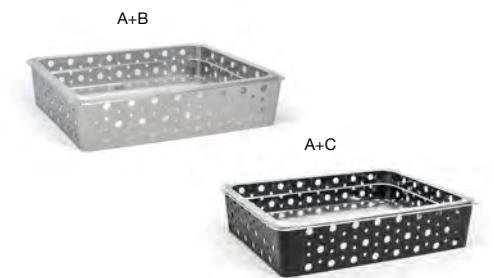

- **A 1/2 Size Pan - Shallow** 13 x 10.5 x 2.5 in, 4 qt | 32.8 x 26.4 x 6.4 cm, 3.8 L pack 4 **BHO097CLT21**
- **B 1/2 Size Dots Housing - Shallow - Silver** 12.25 x 10 x 2.75 in | 30.8 x 25.2 x 7.2 cm pack 2 **BHO115BCI20**
- **A+B 1/2 Size Dots Housing/Pan Set - Shallow - Silver** 13 x 10.5 x 2.75 in, 4 qt | 32.8 x 26.4 x 7.2 cm, 3.8 L pack 2 **BHO117BCI20**
- **C 1/2 Size Dots Housing - Shallow - Matte Black** 12.25 x 10 x 2.75 in | 30.8 x 25.2 x 7.2 cm pack 2 **BHO115BK120**
- **A+C 1/2 Size Dots Housing/Pan Set - Shallow - Matte Black** 13 x 10.5 x 2.75 in, 4 qt | 32.8 x 26.4 x 7.2 cm, 3.8 L pack 2 **BHO117BK120**