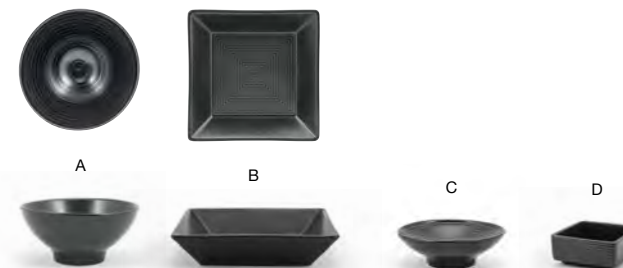

- **A 5" Round Spiral® Footed Bowl - 11 oz - Ink** pack 12 **DBO006BKP23**
  5 dia x 2.5 in | 12.9 dia x 6.1 cm, 325 ml
- **B 5.5" Square Spiral® Bowl - 10 oz - Ink** pack 12 **DBO008BKP23**
  5.5 sq x 1.25 in | 14.2 sq x 3.3 cm, 296 ml
- **C 3.25" Round Spiral® Dish - 1.5 oz - Ink** pack 12 **DSD008BKP23**
  3.25 dia x 1 in | 8.2 dia x 2.7 cm, 89 ml
- **D 2.75" Square Spiral® Dish - 3 oz - Ink** pack 12 **TSH007BKP23**
  2.75 sq x 1.25 in | 7.1 sq x 3 cm, 89 ml