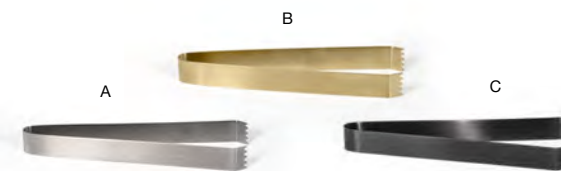

- **A 7" Brushed Stainless Tongs - Silver** pack 12 **BUT021BSS23**
  7 in | 18 cm
- **B 7" Brushed Stainless Tongs - Matte Brass** pack 12 **BUT021GOS23**
  7 in | 18 cm
- **C 7" Brushed Stainless Tongs - Matte Black** pack 12 **BUT031BKS23**
  7 in | 18 cm

More tong options on page 151