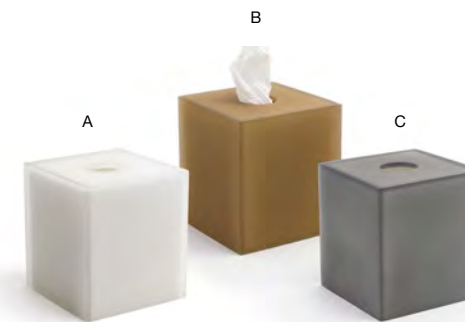

- **A Nassau Tissue Cover - Ice** pack 4 **RTB007FRR11**
  5.25 sq x 5.75 in | 13.2 sq x 14.5 cm
- **B Nassau Tissue Cover - Nutmeg** pack 4 **RTB007BRR11**
  5.25 sq x 5.75 in | 13.2 sq x 14.5 cm
- **C Nassau Tissue Cover - Smoke** pack 4 **RTB007GYR11**
  5.25 sq x 5.75 in | 13.2 sq x 14.5 cm

See our Tissue Box Riser on page 140