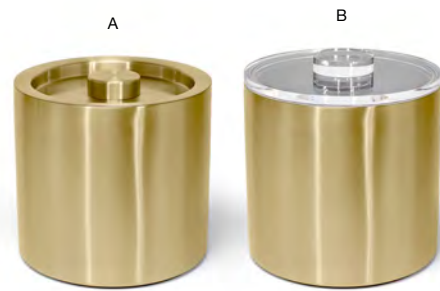

- **A 3 qt Round Brushed Stainless Ice Bucket - Matte Brass** pack 4 **RIB024GOS21**
  7.5 dia x 7.25 in | 19 dia x 18.3 cm, 2.8 L
- **B 3 qt Round Brushed Stainless Ice Bucket - Matte Brass with Acrylic Lid** pack 4 **RIB030GOS21**
  7.5 dia x 7.75 in | 19 dia x 20 cm, 2.8 L