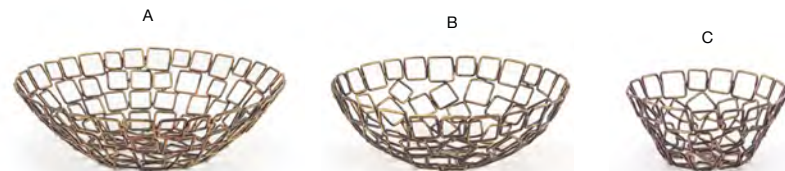

- **A** 10" Round Coppered Link Basket pack 6 **BBK011GOI22**
  10 dia x 3 in | 25.2 dia x 7.4 cm
- **B** 8" Round Coppered Link Basket pack 6 **BBK013GOI22**
  8 dia x 2.75 in | 20.5 dia x 7 cm
- **C** 5.5" Round Coppered Link Basket pack 12 **BBK012GOI23**
  5.5 dia x 2.5 in | 14 dia x 6.5 cm