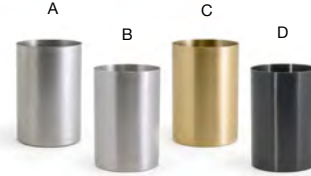

- **A Round Stainless Holder - Antique** pack 6 **DMU020ANS22**
  2.5 dia x 3.75 in | 6.5 dia x 9.7 cm
- **B Round Brushed Stainless Holder - Silver** pack 6 **DMU020BSS22**
  2.5 dia x 3.75 in | 6.5 dia x 9.7 cm
- **C Round Brushed Stainless Holder - Matte Brass** pack 6 **DMU020GOS22**
  2.5 dia x 3.75 in | 6.5 dia x 9.7 cm
- **D Round Brushed Stainless Holder - Matte Black** pack 6 **DMU020BKS22**
  2.5 dia x 3.75 in | 6.5 dia x 9.7 cm