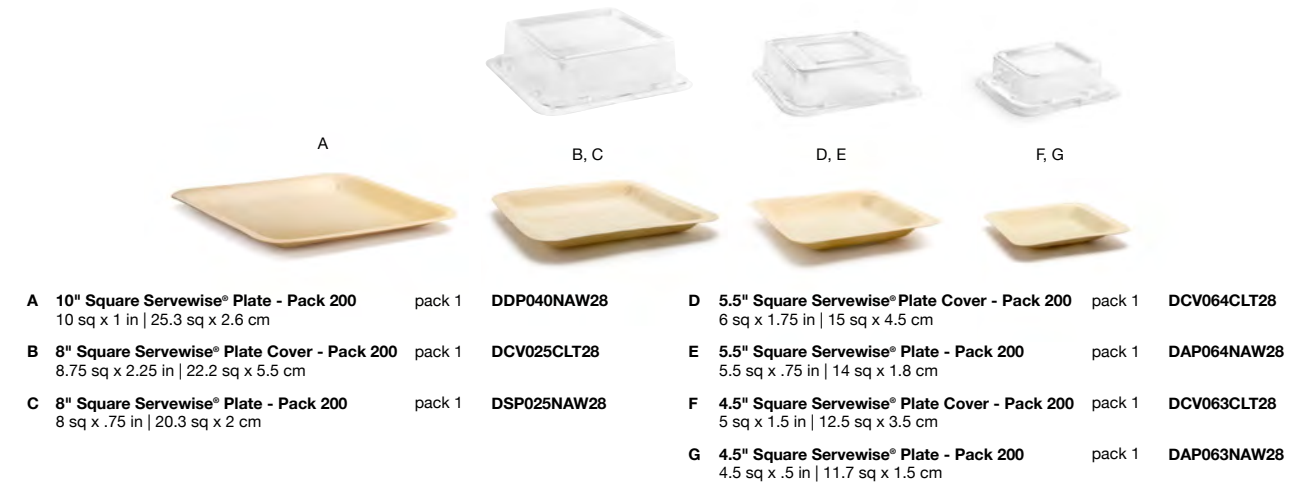

SERVEWISE® DISPOSABLES

natural

Serwise® disposables are earth-friendly, single-use serving solutions made from highly renewable woods that are great for grab-and-go, events, and catering. Covers are available for select shapes and sizes for added functionality.

VERSATILE DESIGNS | BIODEGRADABLE | SINGLE-USE