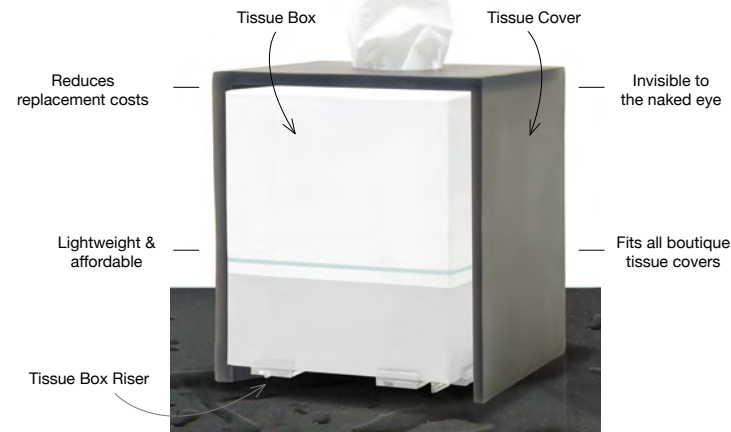

TISSUE COVER OPTIONS - LARGEST TO SMALLEST

- **A New York Tissue Cover - Stone** pack 4 **RTB008BET11**
  5 sq x 5.75 in | 12.9 sq x 14.6 cm
- **B New York Tissue Cover - Onyx** pack 4 **RTB008BKT11**
  5 sq x 5.75 in | 12.9 sq x 14.6 cm
- **C New York Tissue Cover - Snow** pack 4 **RTB008WHT11**
  5 sq x 5.75 in | 12.9 sq x 14.6 cm
- **D New York Tissue Cover - Steel** pack 4 **RTB008SIT11**
  5 sq x 5.75 in | 12.9 sq x 14.6 cm
- **E New York Tissue Cover - Chocolate** pack 4 **RTB008EST11**
  5 sq x 5.75 in | 12.9 sq x 14.6 cm
- **F New York Tissue Cover - Peacock** pack 4 **RTB008BLT21**
  5 sq x 5.75 in | 12.9 sq x 14.6 cm

- **A Stainless Tissue Cover - Antique** pack 4 **RTB021ANS21**
  5 sq x 5.5 in | 12.9 sq x 14 cm
- **B Brushed Stainless Tissue Cover - Silver** pack 4 **RTB021BSS21**
  5 sq x 5.5 in | 12.9 sq x 14 cm
- **C Brushed Stainless Tissue Cover - Matte Brass** pack 4 **RTB021GOS21**
  5 sq x 5.5 in | 12.9 sq x 14 cm
- **D Brushed Stainless Tissue Cover - Matte Black** pack 4 **RTB021BKS21**
  5 sq x 5.5 in | 12.9 sq x 14 cm

- **A Metroweave® Tissue Cover - Mesh Grey** pack 4 **RTB033GYV21**
  5 sq x 5.5 in | 12.4 sq x 14.2 cm
- **B Metroweave® Tissue Cover - Mesh Copper** pack 4 **RTB033COV21**
  5 sq x 5.5 in | 12.4 sq x 14.2 cm

- **A Austin Tissue Cover - Black** pack 4 **RTB031BKL21**
  5 sq x 5.5 in | 12.4 sq x 13.8 cm
- **B Austin Tissue Cover - Saddle** pack 4 **RTB031TAL21**
  5 sq x 5.5 in | 12.4 sq x 13.8 cm

TISSUE BOX RISER

Raise & protect your tissue box from counter top moisture!

MIX & MATCH 3.5 QT ICE BUCKET OPTIONS - LARGEST TO SMALLEST