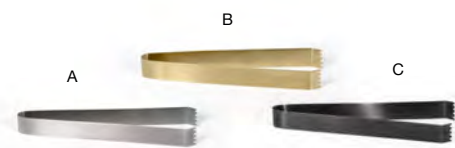

- **A 7" Brushed Stainless Tongs - Silver** pack 12 **BUT021BSS23**
  7 in | 18 cm
- **B 7" Brushed Stainless Tongs - Matte Brass** pack 12 **BUT021GOS23**
  7 in | 18 cm
- **C 7" Brushed Stainless Tongs - Matte Black** pack 12 **BUT031BKS23**
  7 in | 18 cm

More tong options on page 151