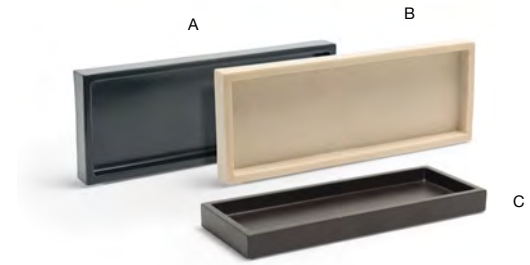

- **A 11.75" x 4.5" Morocco Amenity Tray - Onyx** pack 6 **RTR010BKR12**
  11.75 x 4.5 x 1 in | 30 x 11.5 x 2.5 cm
- **B 11.75" x 4.5" Morocco Amenity Tray - Stone** pack 6 **RTR010GYR12**
  11.75 x 4.5 x 1 in | 30 x 11.5 x 2.5 cm
- **C 11.75" x 4.5" Morocco Amenity Tray - Chocolate** pack 6 **RTR010ESR12**
  11.75 x 4.5 x 1 in | 30 x 11.5 x 2.5 cm