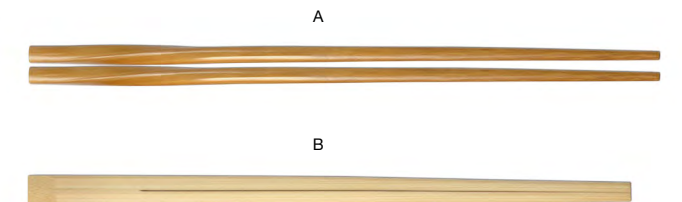

- **A 10" Twisted Bamboo Chopsticks** pack 24 **FCH026BRB94**
  10 in | 25.4 cm
- **B 9.5" Bamboo Chopsticks - 1000 Pairs** pack 1 **FCH018NAB99**
  9.5 in | 23.9 cm