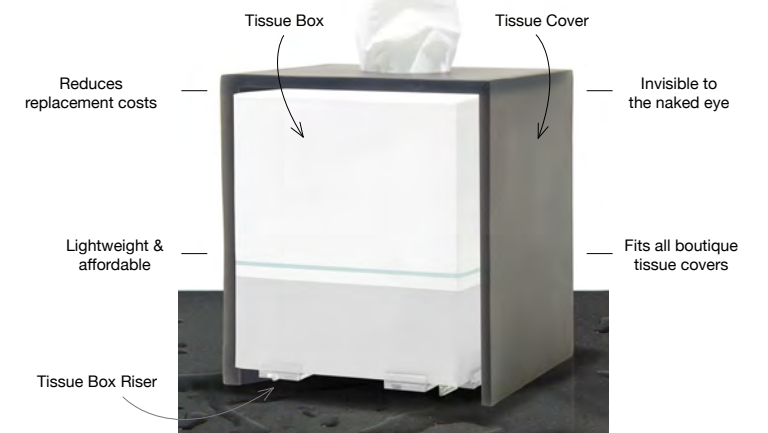

NON-WOVEN & METROWEAVE®

FINISHING TOUCHES™

Discover the little things that make a big difference with accessories that elevate your amenities. Our selection offers durable, reusable, and customizable options that complete the look.

EASY-CARE | WATERPROOF | VERSATILE DESIGNS

TISSUE BOX RISER

Raise & protect your tissue box from counter top moisture!