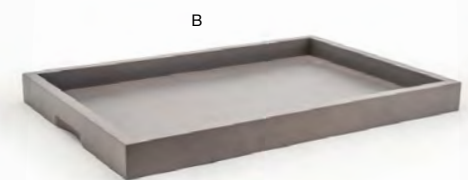

C 19" x 13" Bamboo Tray - Black pack 4 **RRT005BKB11**
19 x 13 x 1.5 in | 48 x 33 x 4 cm

Metroweave® tray liners available
See on pages 186-191