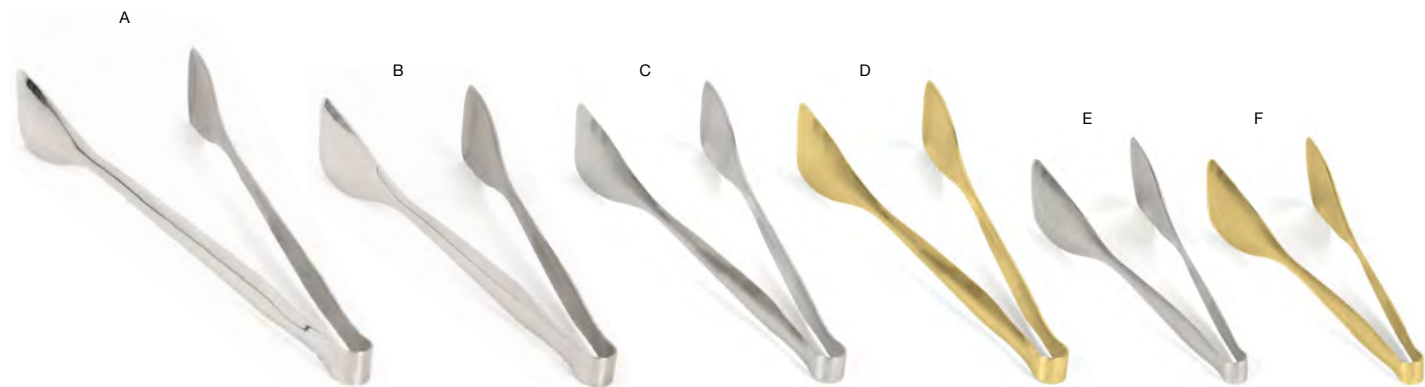

A 15" Mirrored Stainless Tongs - Silver	pack 6	BUT025MSS22		D 12" Brushed Stainless Tongs - Matte Brass	pack 6	BUT024GOS22	NEW
15 in | 38.1 cm				12 in | 30.5 cm			
B 12" Mirrored Stainless Tongs - Silver	pack 6	BUT024MSS22		E 9" Brushed Stainless Tongs - Silver	pack 6	BUT026BSS22	NEW
12 in | 30.5 cm				9 in | 23.1 cm			
C 12" Brushed Stainless Tongs - Silver	pack 6	BUT024BSS22	NEW	F 9" Brushed Stainless Tongs - Matte Brass	pack 6	BUT026GOS22	NEW
12 in | 30.5 cm				9 in | 23.1 cm