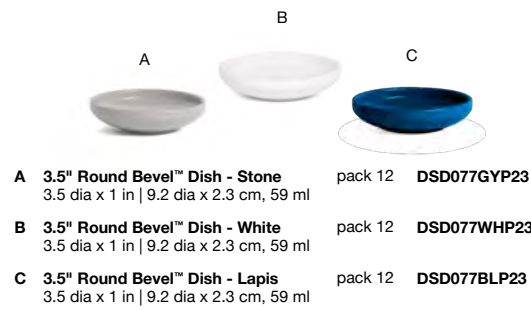

SOAP DISH OPTIONS - LARGEST TO SMALLEST

- **A 3.5" Round Bevel™ Dish - Stone** pack 12 **DSD077GYP23**
  3.5 dia x 1 in | 9.2 dia x 2.3 cm, 59 ml
- **B 3.5" Round Bevel™ Dish - White** pack 12 **DSD077WHP23**
  3.5 dia x 1 in | 9.2 dia x 2.3 cm, 59 ml
- **C 3.5" Round Bevel™ Dish - Lapis** pack 12 **DSD077BLP23**
  3.5 dia x 1 in | 9.2 dia x 2.3 cm, 59 ml

- **A 3.25" Square Arctic™ Soap Dish - Frosted** pack 12 **DSD022FRG13**
  3.5 sq x .75 in | 9.1 sq x 2.2 cm, 89 ml
- **B 3.25" Square Arctic™ Soap Dish - Clear** pack 12 **DSD022CLG13**
  3.5 sq x .75 in | 9.1 sq x 2.2 cm, 89 ml

- **3.5" Square Kyoto™ Dish**
  3.5 sq x .75 in | 8.9 sq x 1.9 cm, 30 ml
  pack 12
  DAP039WHP23