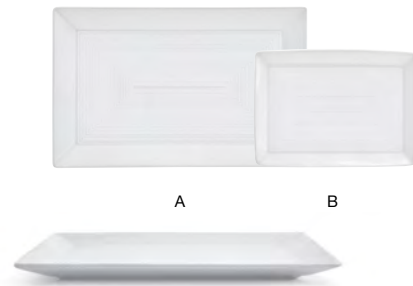

A 11" x 7" Spiral® Plate 11 x 7 x .75 in | 28 x 18 x 2.2 cm	pack 6	DSP002WHP22
B 7" x 5" Spiral® Plate 7 x 5 x .75 in | 18 x 12.5 x 2.1 cm	pack 12	DSP001WHP23