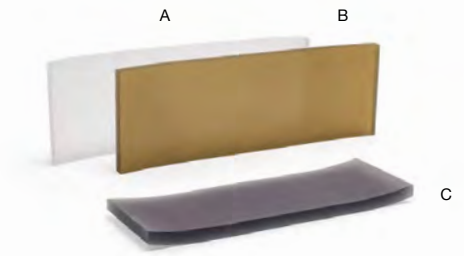

- **A 12" x 4" Nassau Amenity Tray - Ice** pack 6 **RTR011FRR12**
  12 x 4 x .75 in | 30.5 x 10 x 1.9 cm
- **B 12" x 4" Nassau Amenity Tray - Nutmeg** pack 6 **RTR011BRR12**
  12 x 4 x .75 in | 30.5 x 10 x 1.9 cm
- **C 12" x 4" Nassau Amenity Tray - Smoke** pack 6 **RTR011GYR12**
  12 x 4 x .75 in | 30.5 x 10 x 1.9 cm