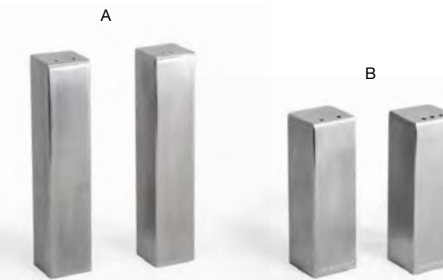

- **A 14 oz Round Brushed Stainless Holder - Silver** pack 6 **DMU021BSS22**
  3.25 dia x 3 in | 8.5 dia x 7.8 cm, 414 ml
- **B 14 oz Round Brushed Stainless Holder - Matte Brass** pack 6 **DMU021GOS22**
  3.25 dia x 3 in | 8.5 dia x 7.8 cm, 414 ml
- **C 14 oz Round Stainless Holder - Antique** pack 6 **DMU021ANS22**
  3.25 dia x 3 in | 8.5 dia x 7.8 cm, 414 ml

- **A 10 oz Round Brushed Stainless Holder - Silver** pack 6 **DMU020BSS22**
  2.5 dia x 3.75 in | 6.5 dia x 9.7 cm, 296 ml
- **B 10 oz Round Brushed Stainless Holder - Matte Brass** pack 6 **DMU020GOS22**
  2.5 dia x 3.75 in | 6.5 dia x 9.7 cm, 296 ml
- **C 10 oz Round Brushed Stainless Holder - Matte Black** pack 6 **DMU020BKS22**
  2.5 dia x 3.75 in | 6.5 dia x 9.7 cm, 296 ml
- **D 10 oz Round Stainless Holder - Antique** pack 6 **DMU020ANS22**
  2.5 dia x 3.75 in | 6.5 dia x 9.7 cm, 296 ml

Round Stainless Jar with Lid - Antique
2.5 dia x 4.25 in
6.5 dia x 10.6 cm
pack 12
RJR024ANS23

- **A 4.75" Tall Square Brushed Stainless Salt & Pepper Set - 2 oz - Silver** pack 6 **TSP014BSS22**
  1 sq x 4.75 in | 2.4 sq x 11.9 cm, 59 ml
- **B 3" Tall Square Brushed Stainless Salt & Pepper Set - 1 oz - Silver** pack 6 **TSP015BSS22**
  1 sq x 3 in | 2.5 sq x 7.8 cm, 30 ml