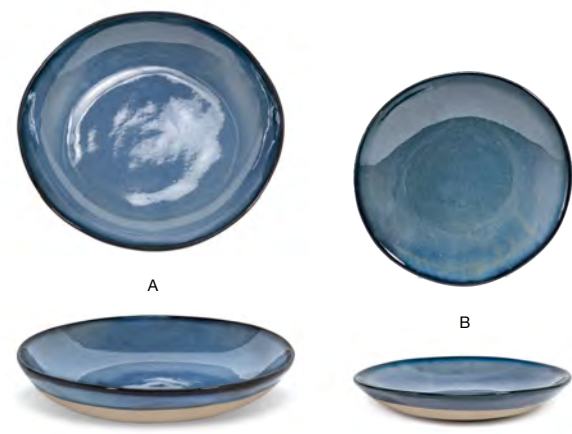

ARTISANAL DESIGN | LIFETIME PLUS WARRANTY | STACKABLE ORGANIC SHAPES

White Available  
Pages 18-19

More Colors Available  
Pages 82-87

NEW collection

PC PLATE COVER AVAILABLE

- A 11" Round Artefact® Plate - Indigo** pack 4 **DDP068BLP21** **PC**  
11 dia x .75 in | 28 dia x 1.9 cm
- B 9" Round Artefact® Plate - Indigo** pack 6 **DDP069BLP22**  
9 dia x .75 in | 23 dia x 1.8 cm
- C 7.5" Round Artefact® Plate - Indigo** pack 12 **DSP036BLP23**  
7.5 dia x .75 in | 19 dia x 1.8 cm
- D 6" Round Artefact® Plate - Indigo** pack 12 **DAP082BLP23**  
6 dia x .5 in | 15 dia x 1.4 cm

- A 13" Oval Artefact® Platter - Indigo** pack 4 **DOS033BLP21**  
13 x 9.25 x .75 in | 33 x 23.5 x 2 cm
- B 11" Oval Artefact® Plate - Indigo** pack 12 **DSP037BLP23**  
11 x 5.25 x .5 in | 28 x 13.1 x 1.5 cm