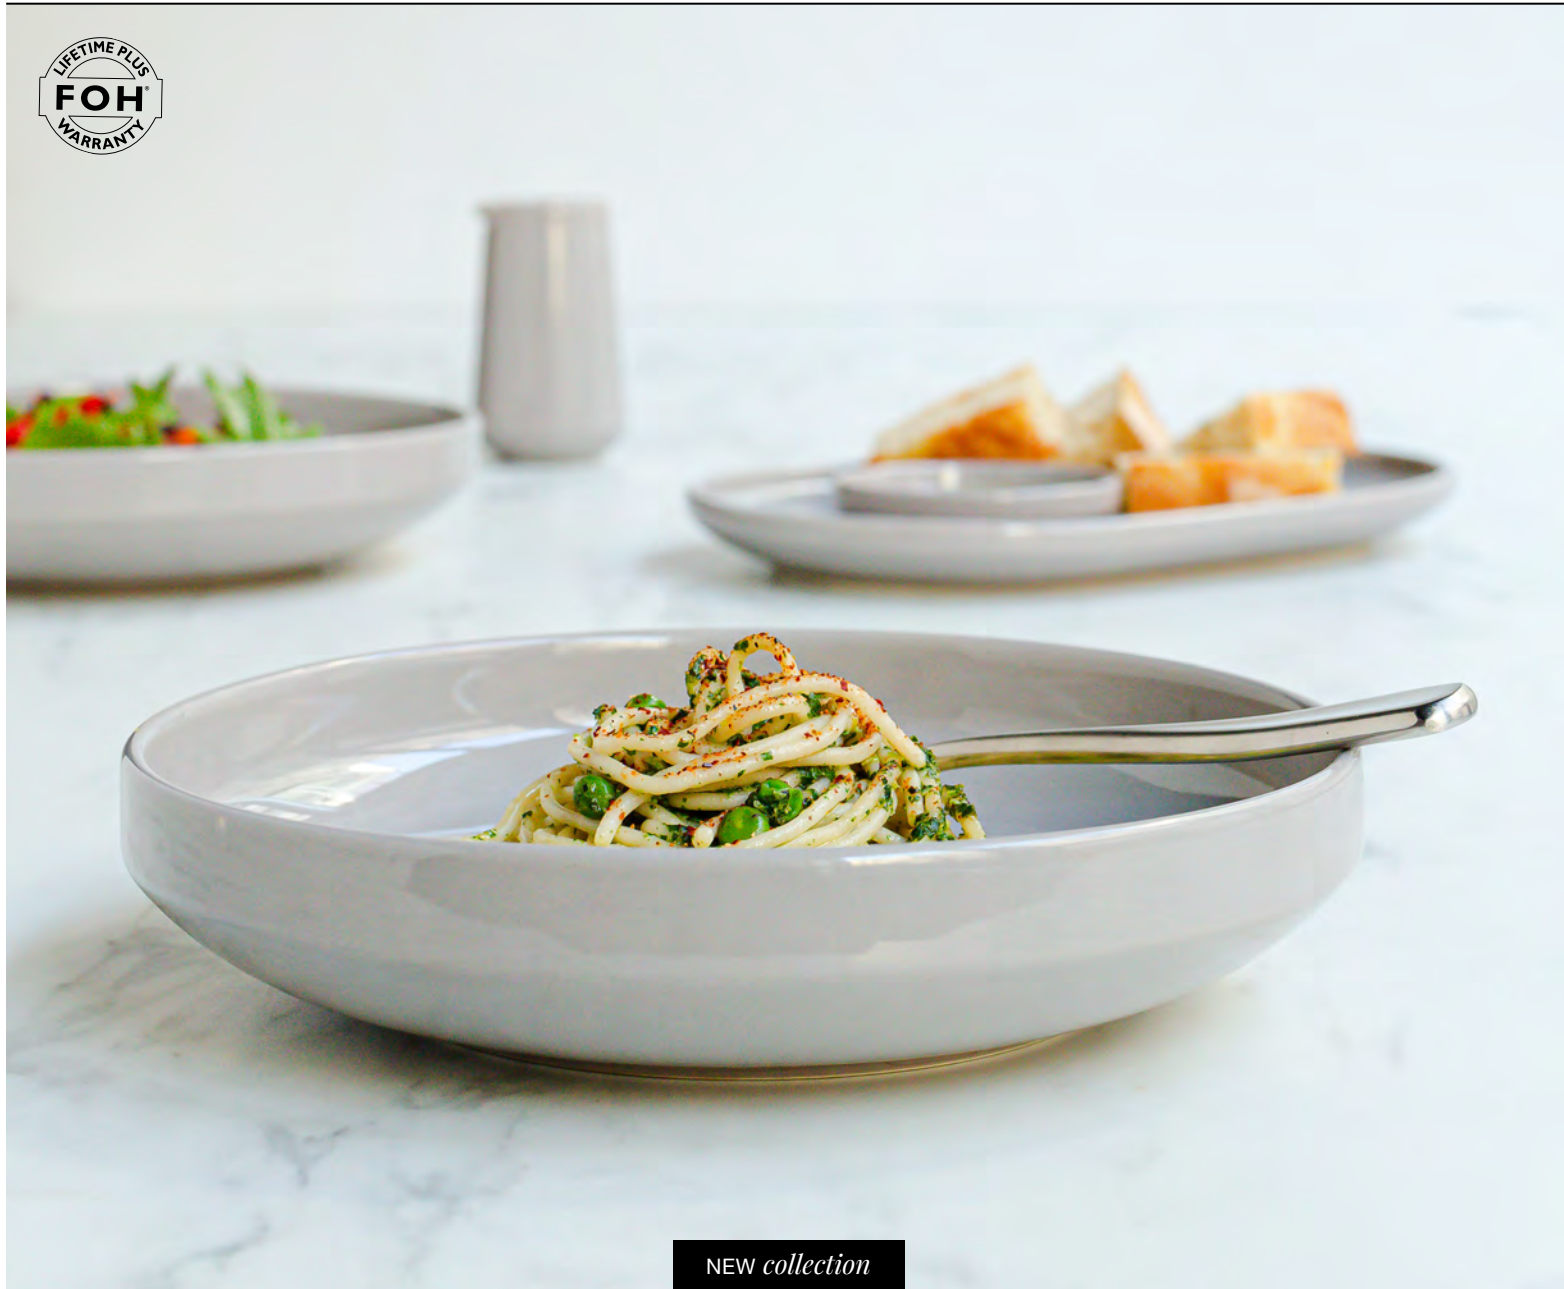

NEW collection

BEVEL™ stone

Bevel™ Stone pairs style and function with modern, beveled walls and a neutral shade for a warm and versatile tabletop presentation.

FLAT PLATING SURFACE | LIFETIME PLUS WARRANTY | BEVELED EDGES

Superwhite Available
Pages 20-21

Additional Color Available
Pages 88-89

PC PLATE COVER AVAILABLE

NEW collection