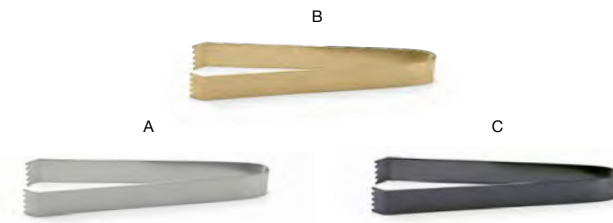

- **A** 7" Brushed Stainless Tongs - Silver pack 12 **BUT021BSS23**
  7 in | 18 cm
- **B** 7" Brushed Stainless Tongs - Matte Brass pack 12 **BUT021GOS23**
  7 in | 18 cm
- **C** 7" Brushed Stainless Tongs - Matte Black pack 12 **BUT031BKS23**
  7 in | 18 cm