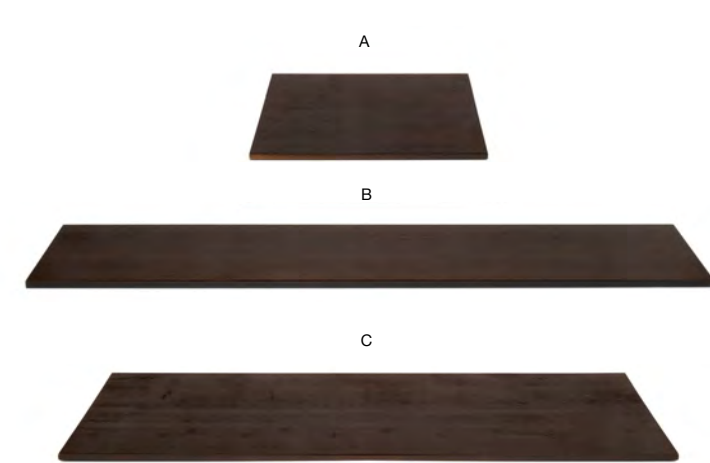

- **A 14" Square Bamboo Board - Mahogany** pack 2 **BHO057BRW20**
  14 sq x .5 in | 35.6 sq x 1.2 cm
- **B 36" x 8" Bamboo Board - Mahogany** pack 2 **BHO055BRW20**
  36 x 8 x .5 in | 91.5 x 20.3 x 1.2 cm
- **C 36" x 14" Bamboo Board - Mahogany** pack 2 **BHO056BRW20**
  36 x 14 x .5 in | 91.5 x 35.6 x 1.2 cm

- **14" Square Bamboo Cone Holder - Natural** pack 2 **BHO075BBB20**
  14 sq x .5 in | 35.6 sq x 1.2 cm
- **Shown with:**
  Servewise® Cone ASC022NAW28 7" Servewise® Cone
  ASC021NAW28 5.25" Servewise® Cone
  See on page 145

- **36" x 8" Bamboo Cone Holder - Natural** pack 2 **BHO076BBB20**
  36 x 8 x .5 in | 91.5 x 20.3 x 1.2 cm
- **Shown with:**
  4 oz Glass Cone ASA013CLG23
  See on page 183