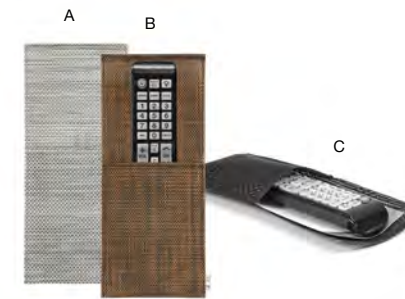

A 10" x 4.5" Metroweave® Pocket - Mesh Grey pack 12 FHO001GYV23
10 x 4.5 in | 25.3 x 11.5 cm
B 10" x 4.5" Metroweave® Pocket - Mesh Copper pack 12 FHO001COV23
10 x 4.5 in | 25.3 x 11.5 cm
C 10" x 4.5" Metroweave® Pocket - Random Weave Black pack 12 FHO001BKV23
10 x 4.5 in | 25.3 x 11.5 cm