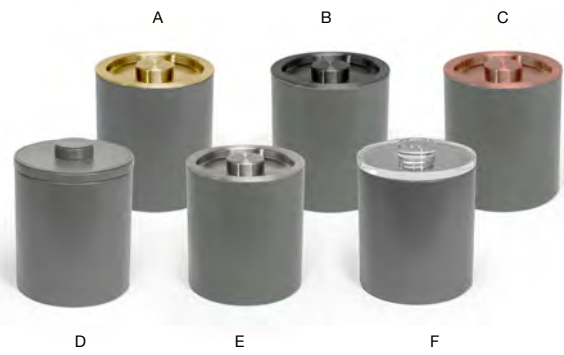

SMOKE BASE COMBINATIONS

- **A 2 qt Round London Ice Bucket - Smoke with Matte Brass Lid** pack 4 **RIB062GYL21**
  5.75 dia x 6.75 in | 14.6 dia x 17.1 cm, 1.9 L
- **B 2 qt Round London Ice Bucket - Smoke with Matte Black Lid** pack 4 **RIB061GYL21**
  5.75 dia x 6.75 in | 14.6 dia x 17.1 cm, 1.9 L
- **C 2 qt Round London Ice Bucket - Smoke with Rose Gold Lid** pack 4 **RIB076GYL21**
  5.75 dia x 6.75 in | 14.6 dia x 17.1 cm, 1.9 L
- **D 2 qt Round London Ice Bucket - Smoke** pack 4 **RIB014GYL21**
  5.75 dia x 7.25 in | 14.6 dia x 18.4 cm, 1.9 L
- **E 2 qt Round London Ice Bucket - Smoke with Silver Lid** pack 4 **RIB063GYL21**
  5.75 dia x 6.75 in | 14.6 dia x 17.1 cm, 1.9 L
- **F 2 qt Round London Ice Bucket - Smoke with Acrylic Lid** pack 4 **RIB064GYL21**
  5.75 dia x 7.25 in | 14.6 dia x 18.5 cm, 1.9 L