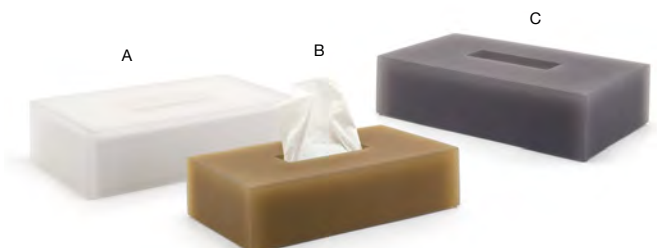

- **A Nassau Rectangle Tissue Cover - Ice** pack 4 **RTB020FRR21**
  10.25 x 5.75 x 2.5 in | 25.9 x 14.3 x 6.3 cm
- **B Nassau Rectangle Tissue Cover - Nutmeg** pack 4 **RTB020BRR21**
  10.25 x 5.75 x 2.5 in | 25.9 x 14.3 x 6.3 cm
- **C Nassau Rectangle Tissue Cover - Smoke** pack 4 **RTB020GYR21**
  10.25 x 5.75 x 2.5 in | 25.9 x 14.3 x 6.3 cm