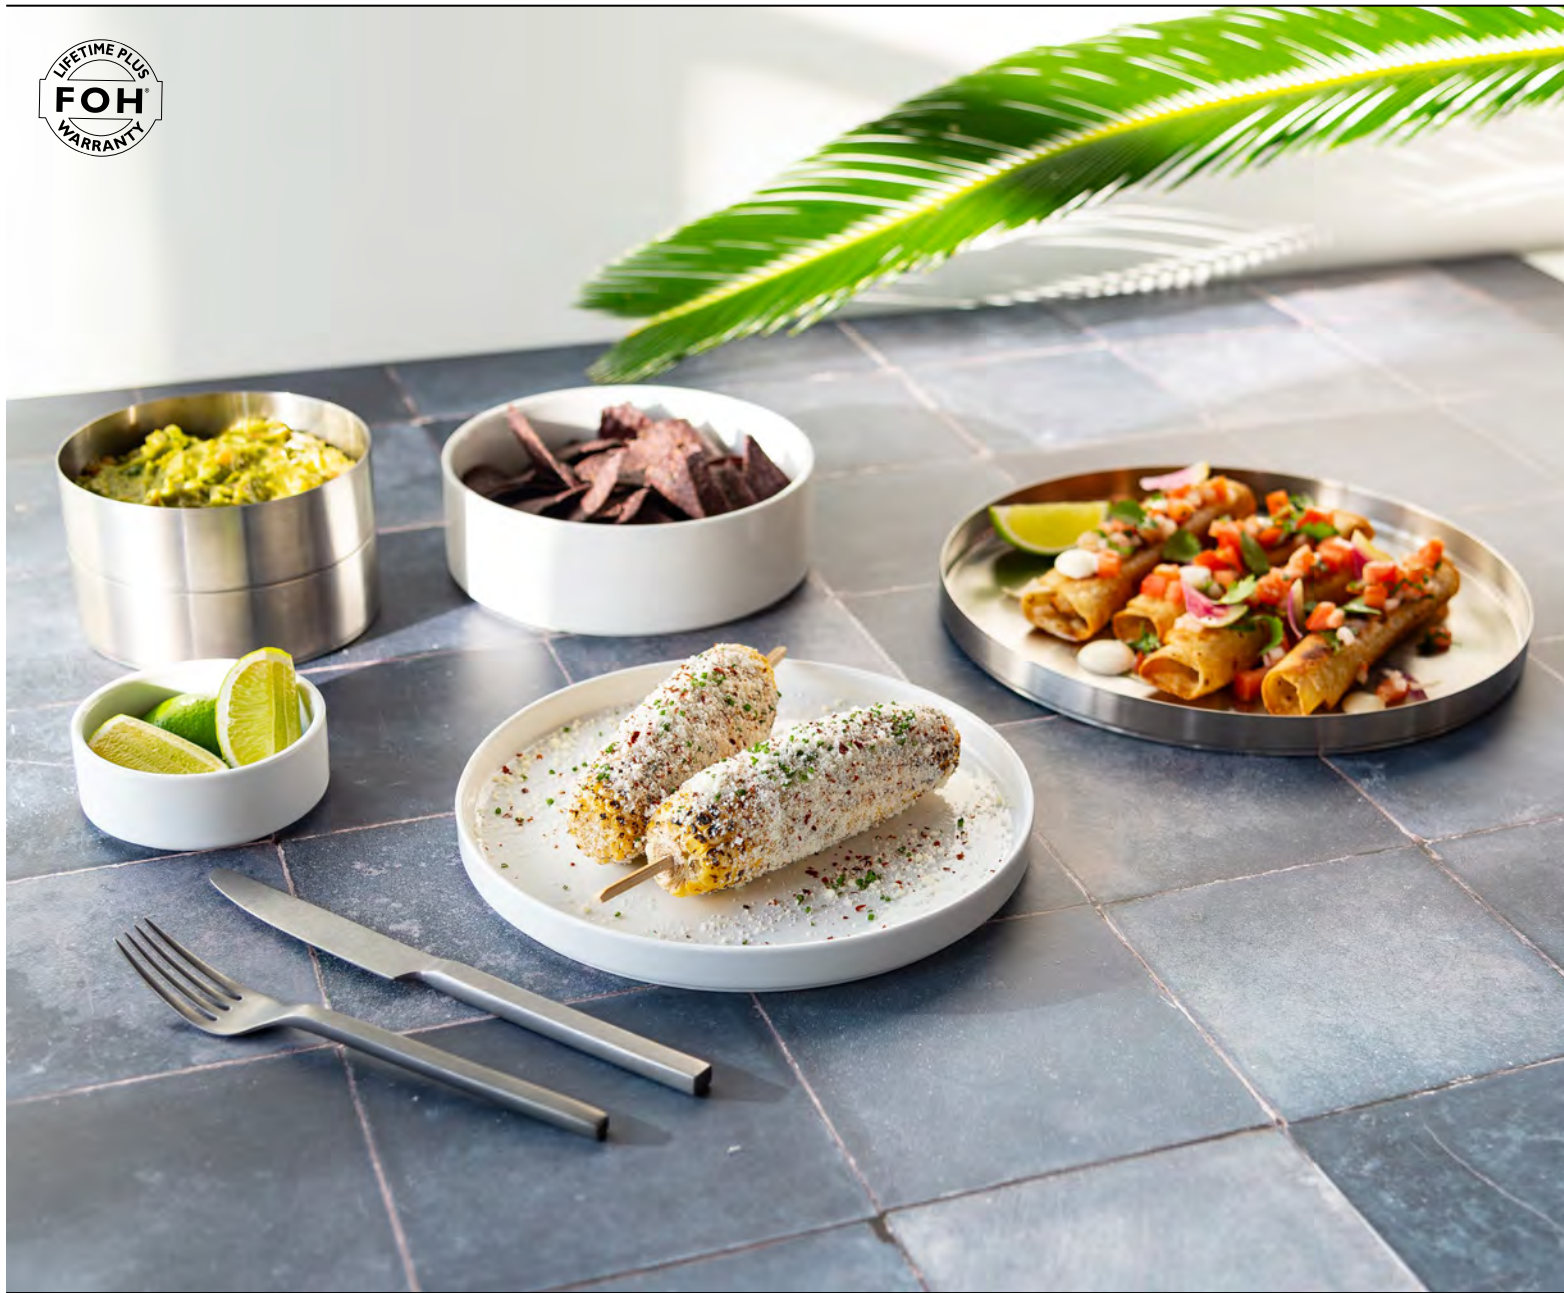

PC PLATE COVER AVAILABLE

ASK ABOUT customization!

SOHO

superwhite, matte black, matte brass, & silver

Soho's raised walls and perfectly flat plating surface add an edge to the traditional in porcelain and stainless steel.

ELEVATED EDGES | LIFETIME PLUS WARRANTY | FLAT PLATING SURFACE