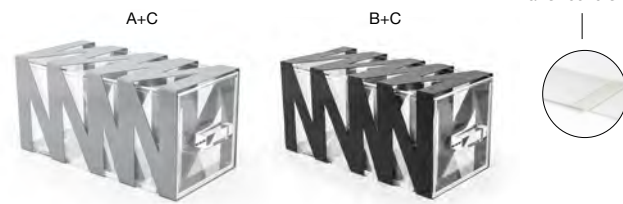

C Acrylic Display Drawer pack 2 **BHO079CLT20**
13.5 x 6 sq in | 34.3 x 15.5 sq cm

A+C Zig Zag Housing/Drawer Set - Silver pack 2 **BHO085SII20**
13.75 x 6.5 x 6.5 in | 34.8 x 16.3 x 16.3 cm

B+C Zig Zag Housing/Drawer Set - Matte Black pack 2 **BHO085BKI20**
13.75 x 6.5 x 6.5 in | 34.8 x 16.3 x 16.3 cm

Replacement Flat Silicone Strip - Bag of 2
BHO107CLT88