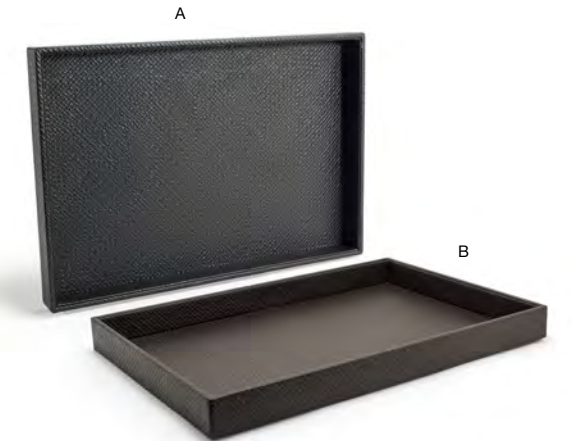

A 19" x 13" Java Tray - Black pack 2 **RRT019BKL20**
19 x 13 x 1.75 in | 48.5 x 33 x 4.5 cm

B 19" x 13" Java Tray - Brown pack 2 **RRT019BRL20**
19 x 13 x 1.75 in | 48.5 x 33 x 4.5 cm