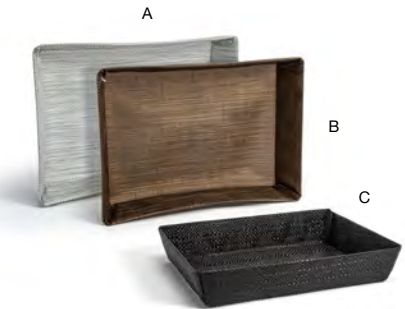

A 11" x 8" Metroweave® Basket - Mesh Grey pack 6 BBK047GYV22
11 x 8 x 2 in | 28 x 20.5 x 5.2 cm
B 11" x 8" Metroweave® Basket - Mesh Copper pack 6 BBK047COV22
11 x 8 x 2 in | 28 x 20.5 x 5.2 cm
C 11" x 8" Metroweave® Basket - Random Weave Black pack 6 BBK047BKV22
11 x 8 x 2 in | 28 x 20.5 x 5.2 cm