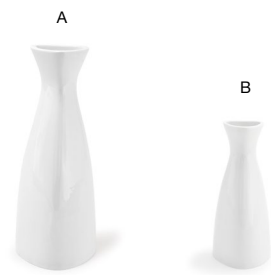

- A** **3.25" Square Kyoto™ Dish - 4 oz** pack 12 **DSD026WHP13**  
3.25 sq x 1.5 in | 8.4 sq x 3.8 cm, 118 ml
- B** **3.25" Square Kyoto™ Bamboo Dish - 4 oz** pack 12 **DSD026BBB23**  
3.25 sq x 1.5 in | 8.4 sq x 3.8 cm, 118 ml

**4" Round Kyoto™ Dish - 2 oz**  
4 dia x 1 in  
10.2 dia x 2.5 cm, 60 ml  
pack 12  
DSD030WHP23

- A** **7.5" Kyoto™ Spoon - 5 oz** pack 12 **FSP010WHP23**  
7.5 x 3.5 x 2.25 in | 19 x 8.7 x 5.7 cm, 150 ml
- B** **4" Kyoto™ Spoon - 1.5 oz** pack 12 **FSP007WHP23**  
4 x 2 x 1.25 in | 10.2 x 4.8 x 3.3 cm, 45 ml

**6.75" Kyoto™ Double Spoon - 3 oz**  
6.75 x 1.75 x 0.75 in  
17.3 x 4.7 x 1.9 cm, 90 ml  
pack 12  
FSP011WHP23

**11 oz Kyoto™ Mug**  
4.25 x 3.25 x 4.25 in  
10.8 x 8.5 x 10.5 cm, 325 ml  
pack 12  
DMU025WHP23