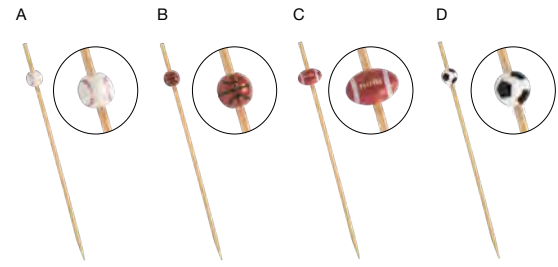

- **A 4.5" Baseball Pick - Bag of 100** 4.5 in | 11.5 cm pack 12 **AST023MUB83**
- **B 4.5" Basketball Pick - Bag of 100** 4.5 in | 11.5 cm pack 12 **AST024MUB83**
- **C 4.5" Football Pick - Bag of 100** 4.5 in | 11.5 cm pack 12 **AST025MUB83**
- **D 4.5" Soccer Ball Pick - Bag of 100** 4.5 in | 11.5 cm pack 12 **AST026MUB83**