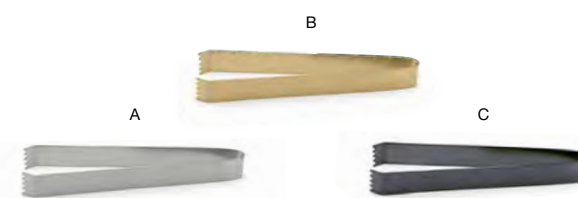

A 7" Brushed Stainless Tongs - Silver	pack 12	BUT021BSS23
7 in | 18 cm		
B 7" Brushed Stainless Tongs - Matte Brass	pack 12	BUT021GOS23
7 in | 18 cm		
C 7" Brushed Stainless Tongs - Matte Black	pack 12	BUT031BKS23
7 in | 18 cm