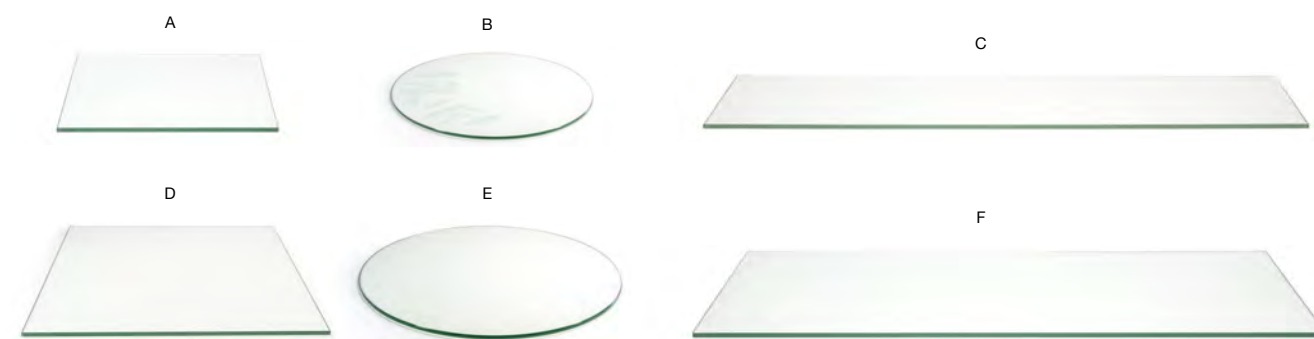

- **A 14" Square Tempered Glass Board - Clear** pack 2 **BHO057CLG20**
  14 sq x .25 in | 35.6 sq x .8 cm
- **B 14" Round Tempered Glass Board - Clear** pack 2 **BHO058CLG20**
  14 dia x .25 in | 35.6 dia x .8 cm
- **C 36" x 8" Tempered Glass Board - Clear** pack 2 **BHO055CLG20**
  36 x 8 x .25 in | 91.5 x 20.3 x .8 cm
- **D 19" Square Tempered Glass Board - Clear** pack 2 **BHO125CLG20**
  19 sq x .25 in | 48.2 sq x .8 cm
- **E 19" Round Tempered Glass Board - Clear** pack 2 **BHO124CLG20**
  19 dia x .25 in | 48.2 dia x .8 cm
- **F 36" x 14" Tempered Glass Board - Clear** pack 2 **BHO056CLG20**
  36 x 14 x .25 in | 91.5 x 35.6 x .8 cm