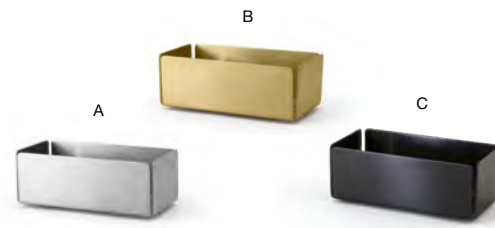

- **A 4.75" x 2.25" Brushed Stainless Holder - Silver** pack 12 **TSH001BSS93**
  4.75 x 2.25 x 1.75 in | 12 x 5.6 x 4.5 cm
- **B 4.75" x 2.25" Brushed Stainless Holder - Matte Brass** pack 12 **TSH001GOS93**
  4.75 x 2.25 x 1.75 in | 12 x 5.6 x 4.5 cm
- **C 4.75" x 2.25" Brushed Stainless Holder - Matte Black** pack 12 **TSH001BKS93**
  4.75 x 2.25 x 1.75 in | 12 x 5.6 x 4.5 cm