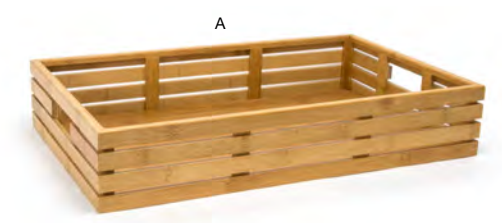

A Full Size Bamboo Basket - Shallow pack 2 **BHO063BBB20**
20.75 x 13 x 3.75 in | 52.8 x 32.8 x 9.5 cm

B Full Size Pan - Deep pack 2 **BHO052CLT20**
20.75 x 13 x 5.75 in, 18.75 qt | 52.8 x 32.8 x 14.6 cm, 17.7 L

A+B Full Size Bamboo Basket/Pan Set - Shallow pack 2 **BHO068BBB20**
20.75 x 13 x 3.75 in, 3.75 qt | 52.8 x 32.8 x 9.5 cm, 3.6 L