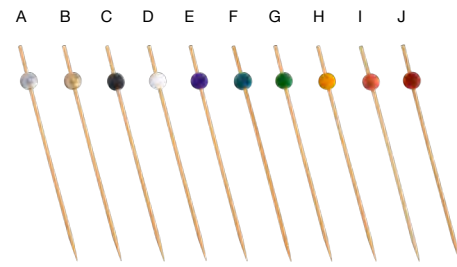

- **A 4.5" Ball Pick - Silver - Bag of 100** 4.5 in | 11.5 cm pack 6 **AST014SIB82**
- **B 4.5" Ball Pick - Gold - Bag of 100** 4.5 in | 11.5 cm pack 6 **AST014GOB82**
- **C 4.5" Ball Pick - Black - Bag of 100** 4.5 in | 11.5 cm pack 6 **AST014BKB82**
- **D 4.5" Ball Pick - White - Bag of 100** 4.5 in | 11.5 cm pack 12 **AST014WHB83**
- **E 4.5" Ball Pick - Purple - Bag of 100** 4.5 in | 11.5 cm pack 12 **AST014PUB83**
- **F 4.5" Ball Pick - Blue - Bag of 100** 4.5 in | 11.5 cm pack 12 **AST014BLB83**
- **G 4.5" Ball Pick - Green - Bag of 100** 4.5 in | 11.5 cm pack 12 **AST014GRB83**
- **H 4.5" Ball Pick - Yellow - Bag of 100** 4.5 in | 11.5 cm pack 12 **AST014YEB83**
- **I 4.5" Ball Pick - Orange - Bag of 100** 4.5 in | 11.5 cm pack 12 **AST014ORB83**
- **J 4.5" Ball Pick - Red - Bag of 100** 4.5 in | 11.5 cm pack 12 **AST014RDB83**
- **6" Ball Pick - Assorted - Bag of 100** 6 in | 15 cm pack 12 **AST013MUB83**

- **A 5" Paddle Bamboo Pick - Natural - Bag of 100** 5 in | 12.7 cm pack 12 **AST004NAB93**
- **B 5" Allergy Paddle Marker - Natural - Bag of 100** 5 in | 12.7 cm pack 12 **AST022NAB83**
- **C 3.5" Paddle Bamboo Pick - Natural - Bag of 100** 3.5 in | 9 cm pack 12 **AST021NAB83**

- **A 3.5" Rare Paddle Marker - Natural - Bag of 100** 3.5 in | 9 cm pack 6 **AST005NAB82**
- **B 3.5" Medium Rare Paddle Marker - Natural - Bag of 100** 3.5 in | 9 cm pack 6 **AST006NAB82**
- **C 3.5" Medium Paddle Marker - Natural - Bag of 100** 3.5 in | 9 cm pack 6 **AST007NAB82**
- **D 3.5" Medium Well Paddle Marker - Natural - Bag of 100** 3.5 in | 9 cm pack 6 **AST008NAB82**
- **E 3.5" Well Paddle Marker - Natural - Bag of 100** 3.5 in | 9 cm pack 6 **AST009NAB82**