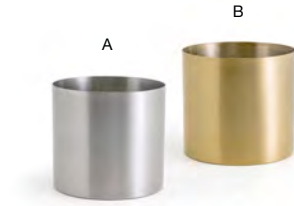

- **A 14 oz Round Brushed Stainless Holder - Silver** pack 6 **DMU021BSS22**
  3.25 dia x 3 in | 8.5 dia x 7.8 cm, 414 ml
- **B 14 oz Round Brushed Stainless Holder - Matte Brass** pack 6 **DMU021GOS22**
  3.25 dia x 3 in | 8.5 dia x 7.8 cm, 414 ml