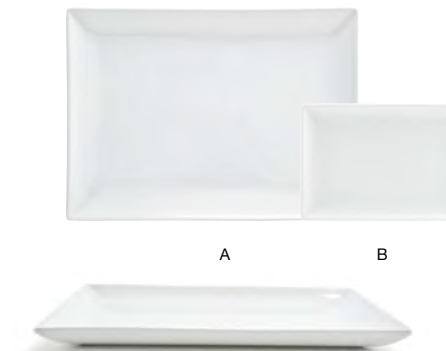

A 12" x 9" Mod® Ideal Plate 12 x 9 x .75 in | 30.4 x 22.7 x 2.1 cm	pack 4	DDP047WHP21
B 7" x 5" Mod® Plate 7 x 5 x .5 in | 18 x 12.8 x 1.2 cm	pack 12	DAP080WHP23