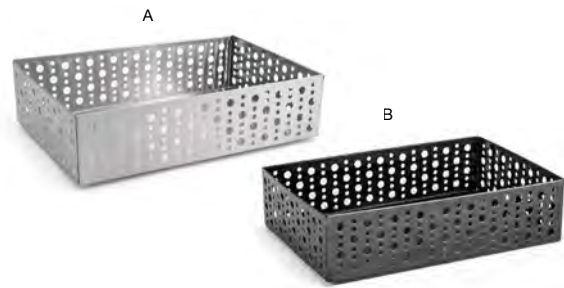

1. **A** 9" x 6" Brushed Stainless Dots Basket - Silver pack 4 BHO042BSS21
     9 x 6 x 2.25 in | 23 x 15.5 x 5.7 cm
   - **B** 9" x 6" Brushed Stainless Dots Basket - Matte Black pack 4 BHO042BKS21
     9 x 6 x 2.25 in | 23 x 15.5 x 5.7 cm
2. Fits:
   (6) 5 oz Square Glass Sampler™
   ASA012CLG23
   See on page 183