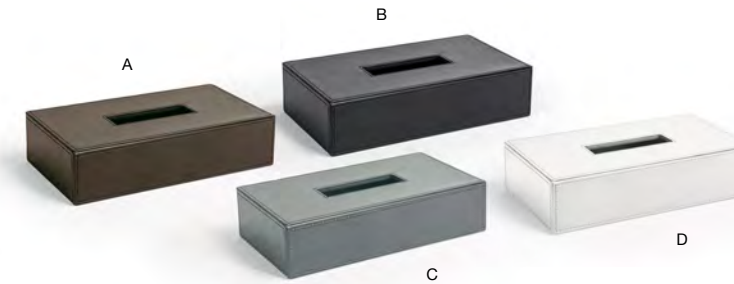

- **A London Rectangle Tissue Cover - Brown** pack 4 **RTB032BRL21**
  10.25 x 5.75 x 2.5 in | 26 x 14.5 x 6.3 cm
- **B London Rectangle Tissue Cover - Black** pack 4 **RTB032BKL21**
  10.25 x 5.75 x 2.5 in | 26 x 14.5 x 6.3 cm
- **C London Rectangle Tissue Cover - Smoke** pack 4 **RTB032GYL21**
  10.25 x 5.75 x 2.5 in | 26 x 14.5 x 6.3 cm
- **D London Rectangle Tissue Cover - White** pack 4 **RTB032WHL21**
  10.25 x 5.75 x 2.5 in | 26 x 14.5 x 6.3 cm