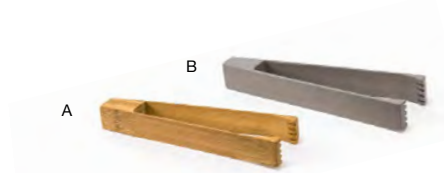

TONG OPTIONS - LARGEST TO SMALLEST

A 7.25" Bali Tongs - Natural pack 12 **BUT028BBB23**
7.25 x 1 in | 18.6 x 2.3 cm
B 7.25" Bali Tongs - Smoke pack 12 **BUT028GYB23**
7.25 x 1 in | 18.6 x 2.3 cm