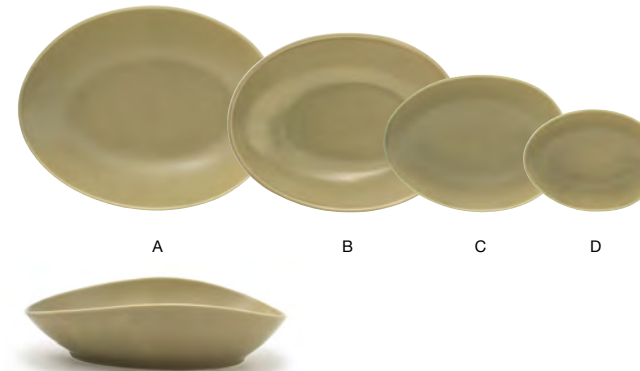

- **A 11" Oval Tides® Bowl - 40 oz - Sea Grass** pack 2 **DBO145GRP20**
  11 x 8.25 x 3 in | 28 x 20.9 x 7.5 cm, 1.2 L
- **B 10" Oval Tides® Bowl - 30 oz - Sea Grass** pack 4 **DBO146GRP21**
  10 x 7.75 x 2.75 in | 25.2 x 19.8 x 6.8 cm, 887 ml
- **C 8" Oval Tides® Bowl - 15 oz - Sea Grass** pack 4 **DBO147GRP21**
  8 x 5.75 x 2.25 in | 20.5 x 14.9 x 5.7 cm, 444 ml
- **D 6 oz Oval Tides® Ramekin - Sea Grass** pack 6 **DBO148GRP22**
  6 x 4.5 x 1.75 in | 15.3 x 11.4 x 4.3 cm, 175 ml

- **A 16 oz Round Tides® Tall Bowl - Sea Grass** pack 12 **DBO156GRP23**
  4.75 dia x 3.25 in | 12 dia x 8 cm, 473 ml
- **B 8 oz Round Tides® Tall Bowl/Cup - Sea Grass** pack 12 **DBO149GRP23**
  3.75 dia x 2.75 in | 9.5 dia x 7 cm, 237 ml
- **C 3 oz Oval Tides® Ramekin - Sea Grass** pack 12 **DSD061GRP23**
  5 x 3.5 x 1.5 in | 12.8 x 8.6 x 3.5 cm, 90 ml
- **D 1.5 oz Oval Tides® Ramekin - Sea Grass** pack 12 **DSD062GRP23**
  4 x 3 x 1.25 in | 10.4 x 7.5 x 3 cm, 44 ml

TIDES® sea grass

A sandy green tone and curved, sculptural forms make Tides® Seagrass the perfect collection to enhance the colors of all cuisines.

SMOOTH CONTOURS | LIFETIME PLUS WARRANTY | EASILY STACKABLE

Superwhite Available
Pages 51-52

More Colors Available
Pages 116-121