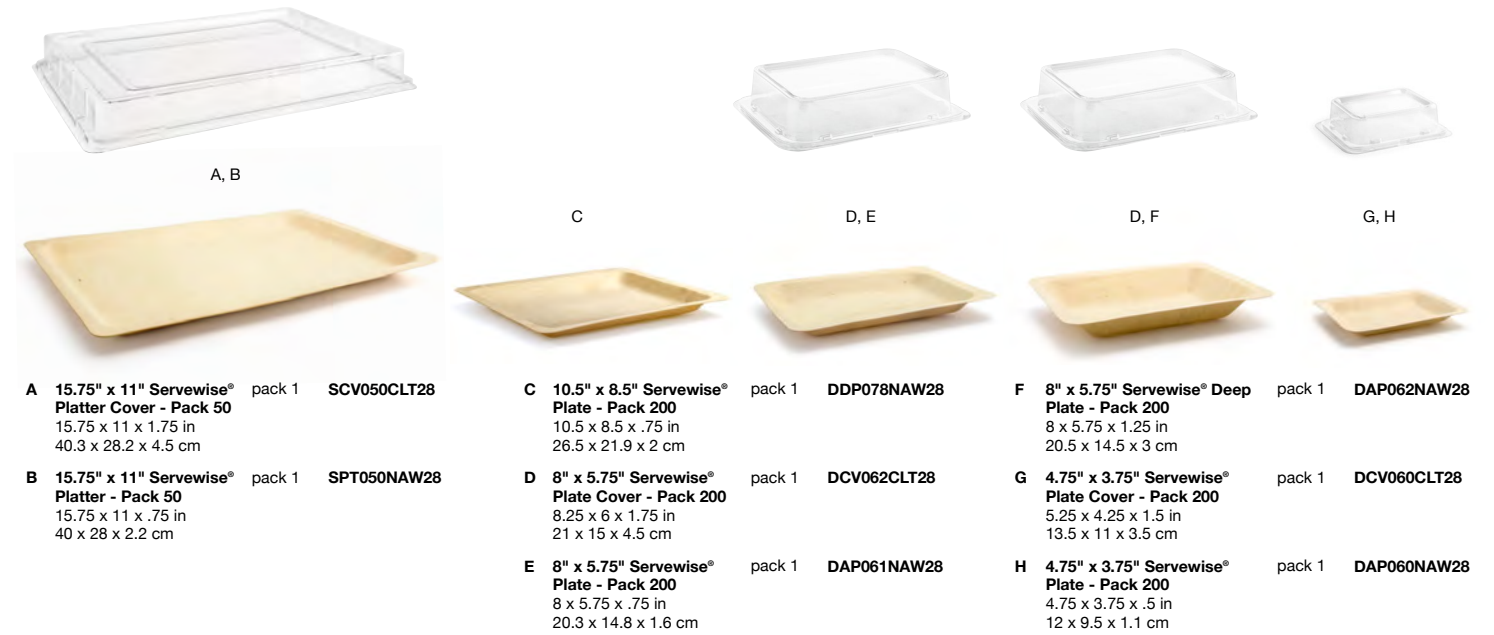

SERVEWISE® DISPOSABLES

natural

Serwise® disposables are earth-friendly, single-use serving solutions made from highly renewable woods that are great for grab-and-go, events, and catering. Covers are available for select shapes and sizes for added functionality.

VERSATILE DESIGNS | BIODEGRADABLE | SINGLE-USE