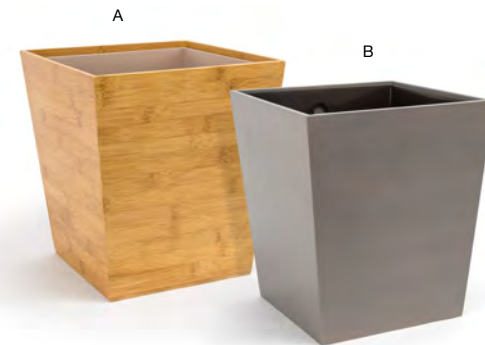

A 14 qt Bali Flare - Natural pack 4 **RWA003BBB21**
10 sq x 11.25 in | 25.5 sq x 28.5 cm, 13.3 L

B 14 qt Bali Flare - Smoke pack 4 **RWA003GYB21**
10 sq x 11.25 in | 25.5 sq x 28.5 cm, 13.3 L

Shown with:
10" PP Flare Liner
RWL003EST23 plain
RWL003ERT23 recycle decal

More Waste Bin Liners on pages 170-176