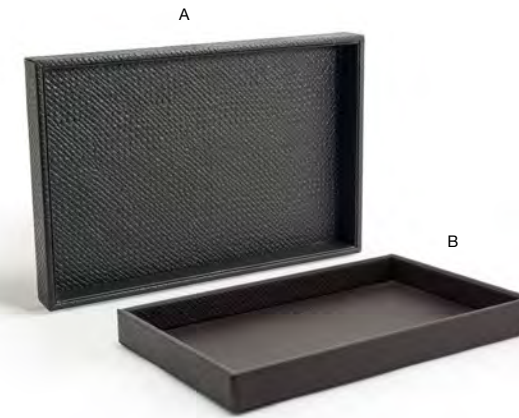

See our Tissue Box Riser on page 140

A 15" x 10" Java Tray - Black pack 4 **RRT018BKL21**
15 x 10 x 1.5 in | 38.3 x 25.5 x 4 cm

B 15" x 10" Java Tray - Brown pack 4 **RRT018BRL21**
15 x 10 x 1.5 in | 38.3 x 25.5 x 4 cm