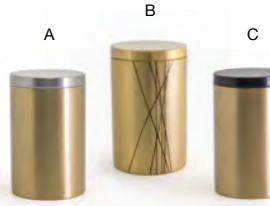

- **A Round Brushed Stainless Jar with Lid - Matte Brass with Silver Lid** pack 12 **RJR029GOS23**
  2.5 dia x 4.25 in | 6.5 dia x 10.6 cm
- **B Round Brushed Stainless Jar with Lid - Matte Brass with Matte Brass Lid** pack 12 **RJR024GOS23**
  2.5 dia x 4.25 in | 6.5 dia x 10.6 cm
- **C Round Brushed Stainless Jar with Lid - Matte Brass with Matte Black Lid** pack 12 **RJR028GOS23**
  2.5 dia x 4.25 in | 6.5 dia x 10.6 cm