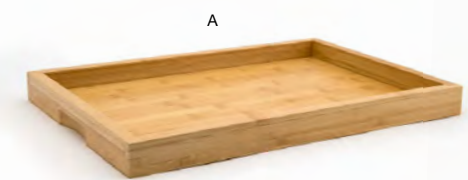

A 19" x 13" Bamboo Tray - Natural pack 4 **RRT005BBB11**
19 x 13 x 1.5 in | 48 x 33 x 4 cm

B 19" x 13" Bamboo Tray - Smoke pack 4 **RRT005GYB11**
19 x 13 x 1.5 in | 48 x 33 x 4 cm