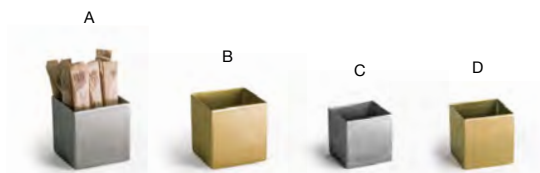

A 7 oz Square Brushed Stainless Canvas® Holder - Silver pack 6 **TSH008BSS22**
2.25 sq x 2.5 in | 6 sq x 6.2 cm, 207 ml

B 7 oz Square Brushed Stainless Canvas® Holder - Matte Brass pack 6 **TSH008GOS22**
2.25 sq x 2.5 in | 6 sq x 6.2 cm, 207 ml

C 4 oz Square Brushed Stainless Canvas® Ramekin - Silver pack 6 **ASC017BSS22**
2 sq x 2 in | 5 sq x 5 cm, 118 ml

D 4 oz Square Brushed Stainless Canvas® Ramekin - Matte Brass pack 6 **ASC017GOS22**
2 sq x 2 in | 5 sq x 5 cm, 118 ml

A 2.5 oz Square Brushed Stainless Canvas® Ramekin - Silver pack 24 **DSD028BSS24**
2.5 sq x .75 in | 6.6 sq x 2.2 cm, 74 ml

B 1 oz Square Brushed Stainless Canvas® Ramekin - Silver pack 24 **DSD034BSS24**
1.5 sq x 1.25 in | 3.8 sq x 3 cm, 30 ml