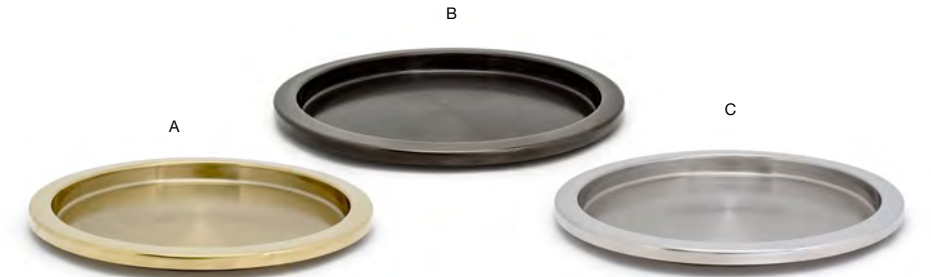

A 14" Round Brushed Stainless Tray - Matte Brass pack 4 RRT011GOS21
14 dia x 1 in | 35.5 dia x 2.4 cm

B 14" Round Brushed Stainless Tray - Matte Black pack 4 RRT011BKS21
14 dia x 1 in | 35.5 dia x 2.4 cm

C 14" Round Brushed Stainless Tray - Silver pack 4 RRT011BSS21
14 dia x 1 in | 35.5 dia x 2.4 cm

MAKE IT YOUR OWN - MIX & MATCH TRAYS WITH LINERS BELOW