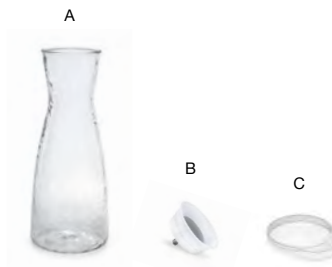

- **A 20 oz Drinkwise® Hammered Carafe** pack 12 **ACF002CLT23**
  h8 | t2.25 | b3.25 | m3.25 in
  h20.4 | t6 | b8.3 | m8.3 cm, 591 ml
- **B 20 oz Self Close/Pour Lid** pack 12 **ACF005FRT23**
  2.75 dia x 1 in
  6.7 dia x 2.5 cm
- **C 20 oz Carafe Snap Lid** pack 12 **ACV002FRT23**
  3 dia in | 7.4 dia cm

h = height | t = top | b = base | m = max

ASK ABOUT customization!