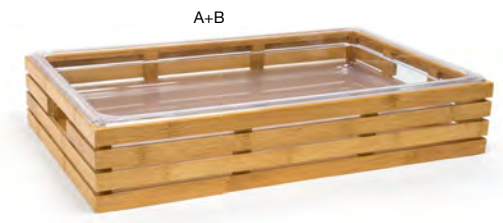

26" x 18" Bamboo Curved Handled Room Service Tray
26 x 18 x 2 in | 66 x 46 x 5 cm
pack 2
RRT003BBB10

Metroweave® tray liners available
See on pages 186-191