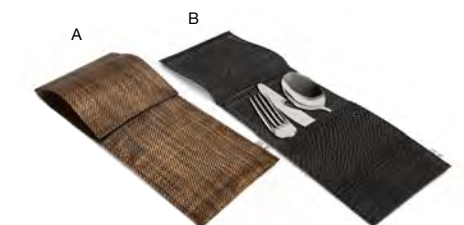

- **A** 10" x 4.5" Metroweave® Pocket with Cover - Mesh Copper pack 12 **FHO002COV23**
  10 x 4.5 in | 25.3 x 11.5 cm
- **B** 10" x 4.5" Metroweave® Pocket with Cover - Random Weave Black pack 12 **FHO002BKV23**
  10 x 4.5 in | 25.3 x 11.5 cm