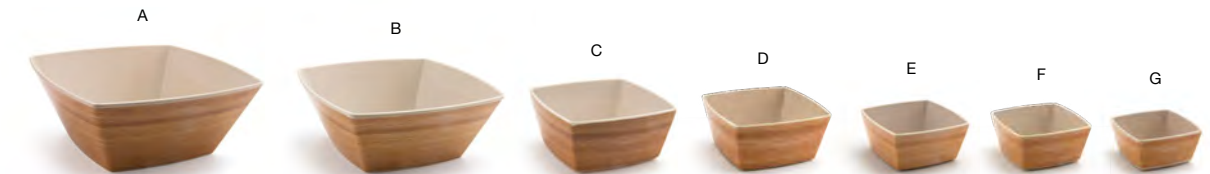

A 9.25" Square Platewise® Mod® Bowl - 104 oz pack 6 **DBO107BBB22**
9.25 sq x 3.75 in | 23.8 sq x 9.6 cm, 3.1 L

B 8.5" Square Platewise® Mod® Bowl - 72 oz pack 6 **DBO106BBB22**
8.5 sq x 3.25 in | 21.4 sq x 8.3 cm, 2.1 L

C 6" Square Platewise® Mod® Bowl - 36 oz pack 6 **DBO094BBB22**
6 sq x 2.75 in | 15.2 sq x 6.9 cm, 1.1 L

D 5.25" Square Platewise® Mod® Bowl - 24 oz pack 12 **DBO118BBB23**
5.25 sq x 2.5 in | 13.5 sq x 6.2 cm, 710 ml

E 4.5" Square Platewise® Mod® Bowl - 16 oz pack 12 **DBO117BBB23**
4.5 sq x 2.25 in | 11.5 sq x 5.5 cm, 473 ml

F 4" Square Platewise® Mod® Bowl - 10 oz pack 12 **DBO116BBB23**
4 sq x 2 in | 10.2 sq x 4.8 cm, 296 ml

G 3.75" Square Platewise® Mod® Bowl - 8 oz pack 12 **DBO115BBB23**
3.75 sq x 1.75 in | 9.5 sq x 4.5 cm, 237 ml

PLATEWISE® MOD® *natural*

Platewise® Mod® offers a stylish and eco-conscious dining solution. Expertly fashioned from renewable bamboo for exceptional sustainability and durability, available in modern square and rectangular shapes with a glossy yet natural finish.

EASILY STACKABLE | FLAT PLATING SURFACE | DISHWASHER SAFE