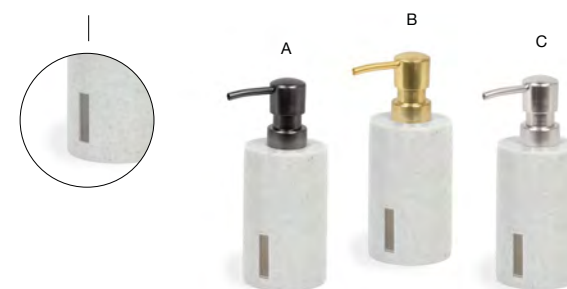

- **A 10 oz Miami Pump - Cement Grey with Matte Black Top** pack 6 **RSP037GYR12** **NEW**
  2.75 dia x 6.75 in | 7 dia x 17 cm, 296 ml
- **B 10 oz Miami Pump - Cement Grey with Matte Brass Top** pack 6 **RSP038GYR12** **NEW**
  2.75 dia x 6.75 in | 7 dia x 17 cm, 296 ml
- **C 10 oz Miami Pump - Cement Grey with Brushed Top** pack 6 **RSP039GYR12** **NEW**
  2.75 dia x 6.75 in | 7 dia x 17 cm, 296 ml