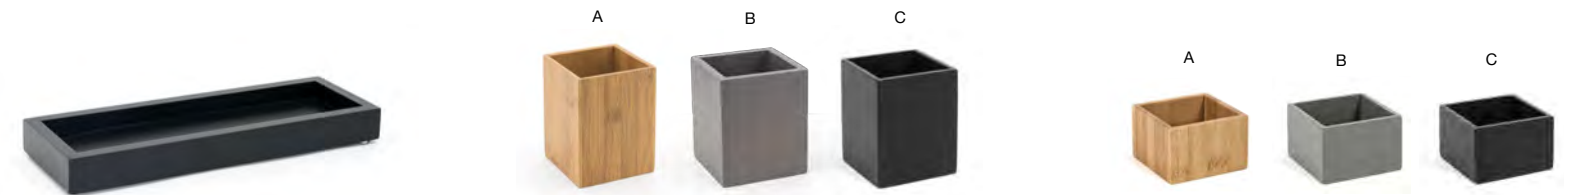

10" x 3.5" Bamboo Tray - Black
10 x 3.5 x 1 in | 25.6 x 8.7 x 2.5 cm
pack 6
RTR024BKW22

A 3.75" Square Bamboo Holder - Natural pack 6 **BHO086BBB22**
3.75 sq x 4.5 in | 9.5 sq x 11.4 cm

B 3.75" Square Bamboo Holder - Smoke pack 6 **BHO086GYB22**
3.75 sq x 4.5 in | 9.5 sq x 11.4 cm

C 3.75" Square Bamboo Holder - Black pack 6 **BHO086BKB22**
3.75 sq x 4.5 in | 9.5 sq x 11.4 cm

Fits:
11.75" x 4.25" Bamboo Tray
RTR006BBB12 natural
RTR006GYB12 smoke
RTR006BKB12 black

A 3.75" Square Half Bamboo Holder - Natural pack 12 **BHO138BBB23**
3.75 sq x 2.25 in | 9.5 sq x 5.7 cm

B 3.75" Square Half Bamboo Holder - Smoke pack 12 **BHO138GYB23**
3.75 sq x 2.25 in | 9.5 sq x 5.7 cm

C 3.75" Square Half Bamboo Holder - Black pack 12 **BHO138BKB23**
3.75 sq x 2.25 in | 9.5 sq x 5.7 cm

Fits:
11.75" x 4.25" Bamboo Tray
RTR006BBB12 natural
RTR006GYB12 smoke
RTR006BKB12 black

SERVEWISE® REUSEABLES

black, natural, & smoke

Servewise® reusable bamboo solutions add multifunctional elegance to your tabletop, bar, and buffet settings. These durable and sustainable items are eco-smart, chic, and economical choices for environmentally conscious dining experiences.

SUSTAINABLE | VERSATILE DESIGNS | MULTIFUNCTIONAL

ASK ABOUT
customization!