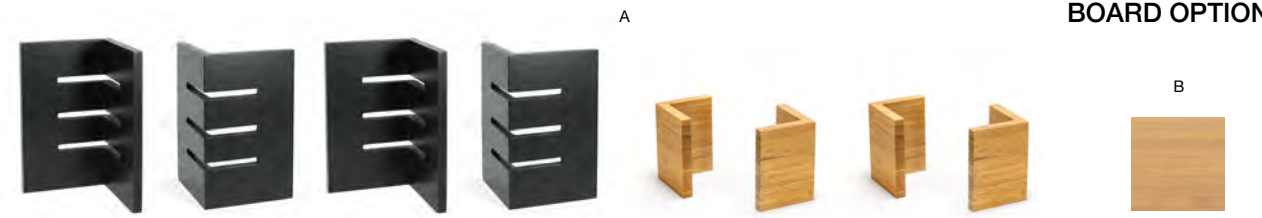

A+B Buffet Essentials - Slotted Bamboo - Natural Bamboo on Black BST052MUM28
13" Bamboo L Slotted Riser - Set of 2 - Black
6.25" Bamboo L Risers - Set of 2 - Natural
14" Square Bamboo Board - Natural
36" x 8" Bamboo Board - Natural

BST052MUM28
pack 2
pack 2
pack 2
pack 2

BOARD OPTIONS