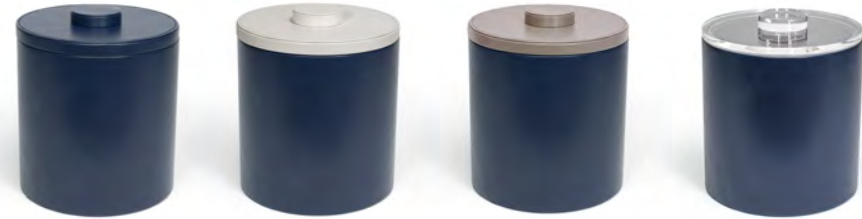

3.5 qt Round London Ice Bucket Lid - Navy
7.5 dia x 8.75 in
19.2 dia x 22.5 cm, 3.3 L
pack 4
RIB017BLL21

3.5 qt Round London Ice Bucket - Navy with White Lid
7.5 dia x 8.75 in
19.2 dia x 22.5 cm, 3.3 L
pack 4
RIB046BLL21

3.5 qt Round London Ice Bucket - Navy with Stone Lid
7.5 dia x 8.75 in
19.2 dia x 22.5 cm, 3.3 L
pack 4
RIB078BLL21

3.5 qt Round London Ice Bucket - Navy with Acrylic Lid
7.5 dia x 8.75 in
19.2 dia x 22 cm, 3.3 L
pack 4
RIB020BLL21