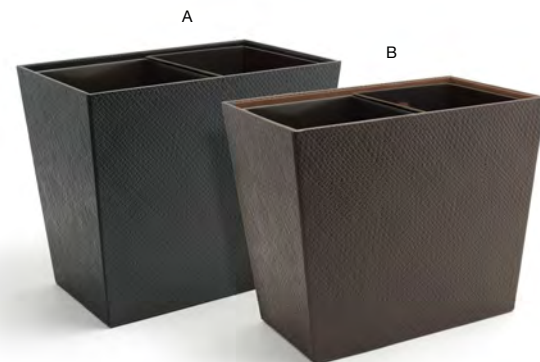

A 17 qt Java Recycle Bin - Black pack 4 **RWA029BKL21**
13.75 x 8.5 x 11.5 in | 35 x 21.5 x 29.2 cm, 16.1 L

B 17 qt Java Recycle Bin - Brown pack 4 **RWA029BRL21**
13.75 x 8.5 x 11.5 in | 35 x 21.5 x 29.2 cm, 16.1 L

Shown with:
PP Recycle Bin Liner
RWL011EST23 brown
RWL011ERT23 recycle decal

More Waste Bin Liners on pages 170-176