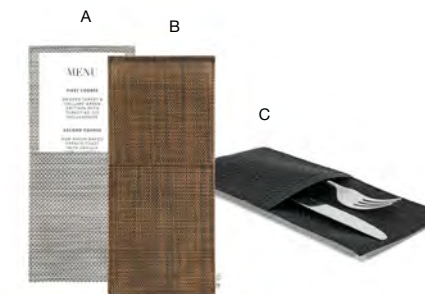

- **A** 10" x 4.5" Metroweave® Pocket - Mesh Grey pack 12 **FHO001GYV23**
  10 x 4.5 in | 25.3 x 11.5 cm
- **B** 10" x 4.5" Metroweave® Pocket - Mesh Copper pack 12 **FHO001COV23**
  10 x 4.5 in | 25.3 x 11.5 cm
- **C** 10" x 4.5" Metroweave® Pocket - Random Weave Black pack 12 **FHO001BKV23**
  10 x 4.5 in | 25.3 x 11.5 cm