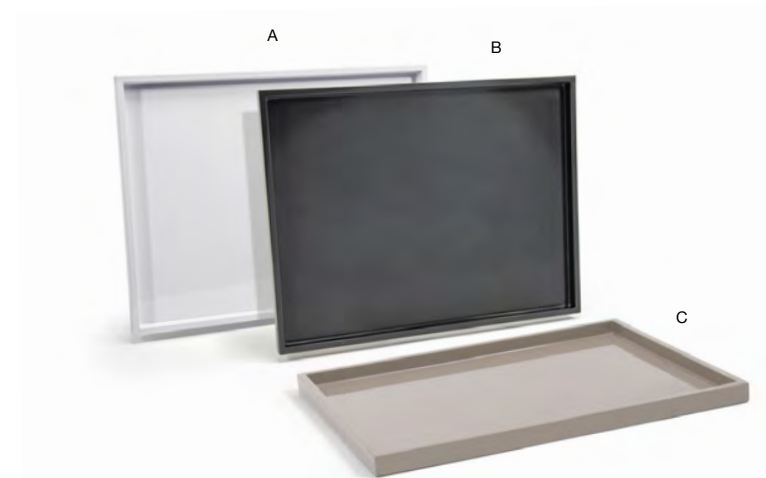

- **A 16.75" x 13" New York Tray - Snow** pack 4 **RRT026WHW21**
  16.75 x 13 x .75 in | 42.6 x 33 x 2.2 cm
- **B 16.75" x 13" New York Tray - Onyx** pack 4 **RRT026BKW21**
  16.75 x 13 x .75 in | 42.6 x 33 x 2.2 cm
- **C 16.75" x 13" New York Tray - Stone** pack 4 **RRT026BEW21** NEW
  16.75 x 13 x .75 in | 42.6 x 33 x 2.2 cm

Metroweave® tray liners available, flip catalog to pages 186-191