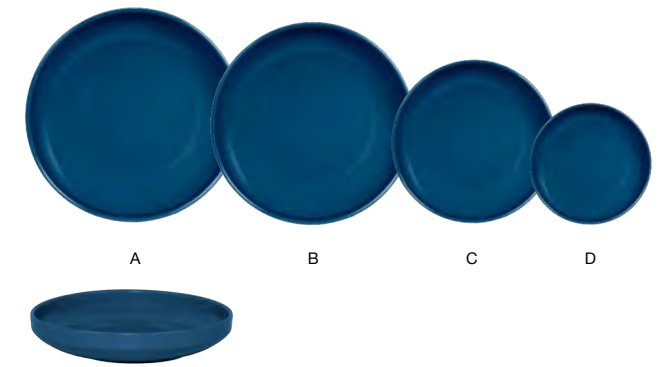

FLAT PLATING SURFACE | LIFETIME PLUS WARRANTY | BEVELED EDGES

Superwhite Available  
Pages 20-21

Additional Color Available  
Pages 90-91

PC PLATE COVER AVAILABLE

NEW collection

- A 11" Round Bevel™ Plate - Lapis pack 4 DDP094BLP21 **PC**  
11 dia x 1.25 in | 28 dia x 3.3 cm
- B 9" Round Bevel™ Plate - Lapis pack 6 DDP095BLP22  
9 dia x 1.25 in | 23 dia x 3 cm
- C 7.5" Round Bevel™ Plate - Lapis pack 6 DSP047BLP22  
7.5 dia x 1 in | 19 dia x 2.8 cm
- D 6" Round Bevel™ Plate - Lapis pack 12 DAP092BLP23  
6 dia x 1 in | 15 dia x 2.7 cm