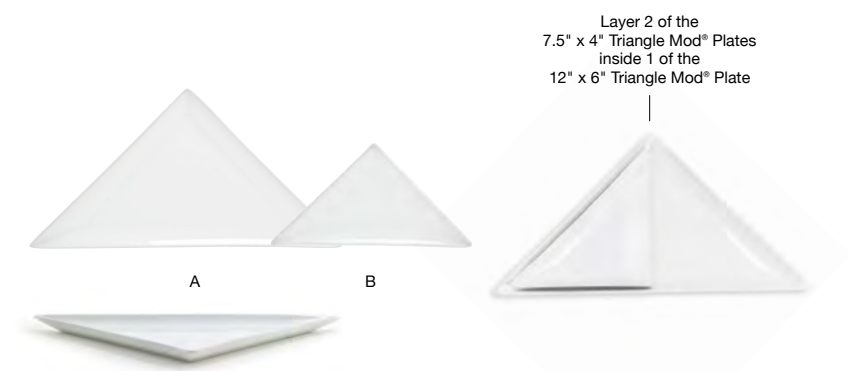

A 12" x 6" Triangle Mod® Plate pack 12 **DAP013WHP23**
12 x 6 x .75 in | 30.5 x 15.5 x 1.6 cm

B 7.5" x 4" Triangle Mod® Plate pack 12 **DAP045WHP23**
7.5 x 4 x .5 in | 19 x 10 x 1.5 cm