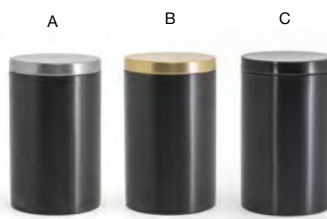

- **A 4.25" Round Brushed Stainless Dish - Silver** pack 12 **RSD012BSS13**
  4.25 dia x .75 in | 11 dia x 2 cm
- **B 4.25" Round Brushed Stainless Dish - Matte Brass** pack 12 **RSD012GOS13**
  4.25 dia x .75 in | 11 dia x 2 cm
- **C 4.25" Round Brushed Stainless Dish - Matte Black** pack 12 **RSD012BKS13**
  4.25 dia x .75 in | 11 dia x 2 cm
- **D 4.25" Round Stainless Dish - Antique** pack 12 **RSD012ANS13**
  4.25 dia x .75 in | 11 dia x 2 cm

- **A 4" Square Brushed Stainless Dish - Silver** pack 12 **RSD030BSS23**
  4 sq x .5 in | 10.3 sq x 1.5 cm
- **B 4" Square Brushed Stainless Dish - Matte Brass** pack 12 **RSD030GOS23**
  4 sq x .5 in | 10.3 sq x 1.5 cm
- **C 4" Square Brushed Stainless Dish - Matte Black** pack 12 **RSD030BKS23**
  4 sq x .5 in | 10.3 sq x 1.5 cm
- **D 4" Square Stainless Dish - Antique** pack 12 **RSD030ANS23**
  4 sq x .5 in | 10.3 sq x 1.5 cm

- **A 14 oz Round Brushed Stainless Holder - Silver** pack 6 **DMU021BSS22**
  3.25 dia x 3 in | 8.5 dia x 7.8 cm, 414 ml
- **B 14 oz Round Brushed Stainless Holder - Matte Brass** pack 6 **DMU021GOS22**
  3.25 dia x 3 in | 8.5 dia x 7.8 cm, 414 ml
- **C 14 oz Round Stainless Holder - Antique** pack 6 **DMU021ANS22**
  3.25 dia x 3 in | 8.5 dia x 7.8 cm, 414 ml

- **A 10 oz Round Brushed Stainless Holder - Silver** pack 6 **DMU020BSS22**
  2.5 dia x 3.75 in | 6.5 dia x 9.7 cm, 296 ml
- **B 10 oz Round Brushed Stainless Holder - Matte Brass** pack 6 **DMU020GOS22**
  2.5 dia x 3.75 in | 6.5 dia x 9.7 cm, 296 ml
- **C 10 oz Round Brushed Stainless Holder - Matte Black** pack 6 **DMU020BKS22**
  2.5 dia x 3.75 in | 6.5 dia x 9.7 cm, 296 ml
- **D 10 oz Round Stainless Holder - Antique** pack 6 **DMU020ANS22**
  2.5 dia x 3.75 in | 6.5 dia x 9.7 cm, 296 ml

Round Stainless Jar with Lid - Antique
2.5 dia x 4.25 in
6.5 dia x 10.6 cm
pack 12
RJR024ANS23

- **A 4.75" Tall Square Brushed Stainless Salt & Pepper Set - 2 oz - Silver** pack 6 **TSP014BSS22**
  1 sq x 4.75 in | 2.4 sq x 11.9 cm, 59 ml
- **B 3" Tall Square Brushed Stainless Salt & Pepper Set - 1 oz - Silver** pack 6 **TSP015BSS22**
  1 sq x 3 in | 2.5 sq x 7.8 cm, 30 ml