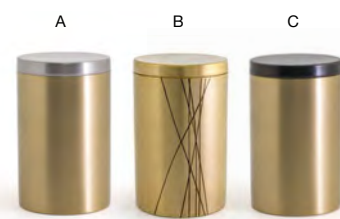

- **A 4.25" Round Brushed Stainless Dish - Silver** pack 12 **RSD012BSS13**
  4.25 dia x .75 in | 11 dia x 2 cm
- **B 4.25" Round Brushed Stainless Dish - Matte Brass** pack 12 **RSD012GOS13**
  4.25 dia x .75 in | 11 dia x 2 cm
- **C 4.25" Round Brushed Stainless Dish - Matte Black** pack 12 **RSD012BKS13**
  4.25 dia x .75 in | 11 dia x 2 cm
- **D 4.25" Round Stainless Dish - Antique** pack 12 **RSD012ANS13**
  4.25 dia x .75 in | 11 dia x 2 cm

- **A 4" Square Brushed Stainless Dish - Silver** pack 12 **RSD030BSS23**
  4 sq x .5 in | 10.3 sq x 1.5 cm
- **B 4" Square Brushed Stainless Dish - Matte Brass** pack 12 **RSD030GOS23**
  4 sq x .5 in | 10.3 sq x 1.5 cm
- **C 4" Square Brushed Stainless Dish - Matte Black** pack 12 **RSD030BKS23**
  4 sq x .5 in | 10.3 sq x 1.5 cm
- **D 4" Square Stainless Dish - Antique** pack 12 **RSD030ANS23**
  4 sq x .5 in | 10.3 sq x 1.5 cm

- **A 14 oz Round Brushed Stainless Holder - Silver** pack 6 **DMU021BSS22**
  3.25 dia x 3 in | 8.5 dia x 7.8 cm, 414 ml
- **B 14 oz Round Brushed Stainless Holder - Matte Brass** pack 6 **DMU021GOS22**
  3.25 dia x 3 in | 8.5 dia x 7.8 cm, 414 ml
- **C 14 oz Round Stainless Holder - Antique** pack 6 **DMU021ANS22**
  3.25 dia x 3 in | 8.5 dia x 7.8 cm, 414 ml

- **A 10 oz Round Brushed Stainless Holder - Silver** pack 6 **DMU020BSS22**
  2.5 dia x 3.75 in | 6.5 dia x 9.7 cm, 296 ml
- **B 10 oz Round Brushed Stainless Holder - Matte Brass** pack 6 **DMU020GOS22**
  2.5 dia x 3.75 in | 6.5 dia x 9.7 cm, 296 ml
- **C 10 oz Round Brushed Stainless Holder - Matte Black** pack 6 **DMU020BKS22**
  2.5 dia x 3.75 in | 6.5 dia x 9.7 cm, 296 ml
- **D 10 oz Round Stainless Holder - Antique** pack 6 **DMU020ANS22**
  2.5 dia x 3.75 in | 6.5 dia x 9.7 cm, 296 ml

Round Stainless Jar with Lid - Antique
2.5 dia x 4.25 in
6.5 dia x 10.6 cm
pack 12
RJR024ANS23

- **A 4.75" Tall Square Brushed Stainless Salt & Pepper Set - 2 oz - Silver** pack 6 **TSP014BSS22**
  1 sq x 4.75 in | 2.4 sq x 11.9 cm, 59 ml
- **B 3" Tall Square Brushed Stainless Salt & Pepper Set - 1 oz - Silver** pack 6 **TSP015BSS22**
  1 sq x 3 in | 2.5 sq x 7.8 cm, 30 ml