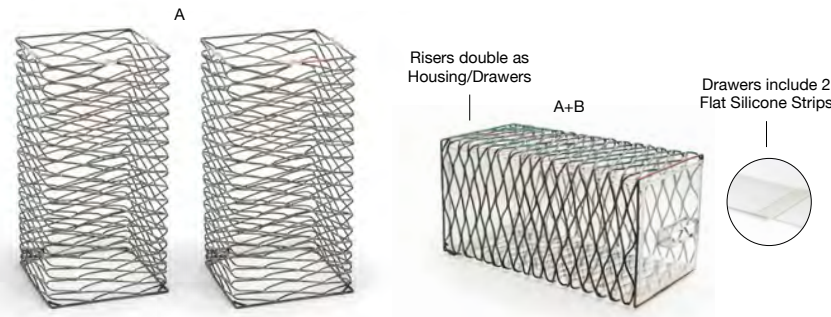

A **13" Patina Risers - Set of 2** pack 1 **BRI011PTI28**
6.5 sq x 13 in | 16.8 sq x 33 cm
B **Acrylic Display Drawer** pack 2 **BHO079CLT20**
13.5 x 6 sq in | 34.3 x 15.5 sq cm
A+B **Patina Housing/Drawer Set** pack 2 **BHO083PTI20**
13.75 x 6.5 x 6.5 in | 35 x 16.8 x 16.8 cm
Replacement Flat Silicone Strip - Bag of 2
BHO107CLT88