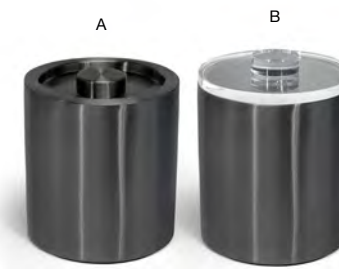

- **A 2 qt Round Brushed Stainless Ice Bucket - Matte Black** pack 4 **RIB044BKS21**
  5.75 dia x 6.5 in | 14.5 dia x 16.2 cm, 1.9 L
- **B 2 qt Round Brushed Stainless Ice Bucket - Matte Black with Acrylic Lid** pack 4 **RIB073BKS21**
  5.75 dia x 7 in | 14.5 dia x 17.9 cm, 1.9 L

- **A Brushed Stainless Ice Bucket Scoop/Tong Holder - Silver** pack 12 **RTH002BSS83**
  1.25 x 1 x .5 in | 3 x 2.6 x 1.1 cm
- **B Brushed Stainless Ice Bucket Scoop/Tong Holder - Matte Brass** pack 12 **RTH002GOS83**
  1.25 x 1 x .5 in | 3 x 2.6 x 1.1 cm