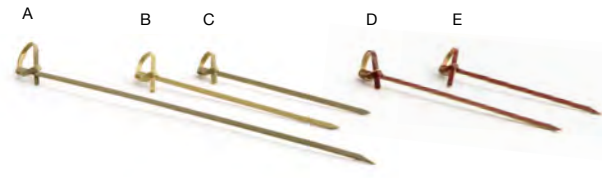

- **A 7" Knotted Bamboo Pick - Natural - Bag of 100** 7 in | 18 cm pack 12 **AST002NAB83**
- **B 4.5" Knotted Bamboo Pick - Natural - Bag of 100** 4.5 in | 11.5 cm pack 12 **AST001NAB83**
- **C 3.5" Knotted Bamboo Pick - Natural - Bag of 100** 3.5 in | 9 cm pack 12 **AST012NAB83**
- **D 4.5" Knotted Bamboo Pick - Sepia - Bag of 100** 4.5 in | 11.5 cm pack 12 **AST017RDB83**
- **E 3.5" Knotted Bamboo Pick - Sepia - Bag of 100** 3.5 in | 9 cm pack 12 **AST016RDB83**