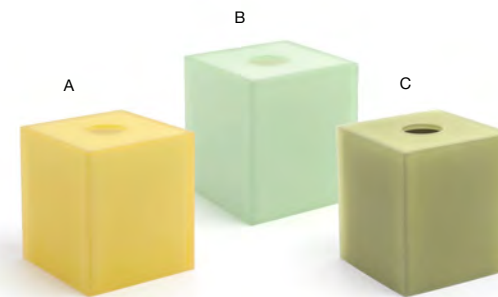

1. **A Nassau Tissue Cover - Ginger** pack 4 **RTB007ORR11**
     5.25 sq x 5.75 in | 13.2 sq x 14.5 cm
   - **B Nassau Tissue Cover - Ocean** pack 4 **RTB007LBR11**
     5.25 sq x 5.75 in | 13.2 sq x 14.5 cm
   - **C Nassau Tissue Cover - Sage** pack 4 **RTB007GRR11**
     5.25 sq x 5.75 in | 13.2 sq x 14.5 cm
2. See our Tissue Box Riser on page 140