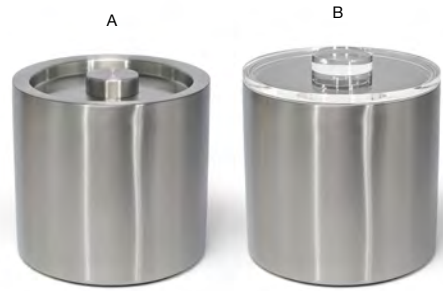

- **A 3 qt Round Brushed Stainless Ice Bucket - Silver** pack 4 **RIB024BSS21**
  7.5 dia x 7.25 in | 19 dia x 18.3 cm, 2.8 L
- **B 3 qt Round Brushed Stainless Ice Bucket - Silver with Acrylic Lid** pack 4 **RIB030BSS21**
  7.5 dia x 7.75 in | 19 dia x 20 cm, 2.8 L