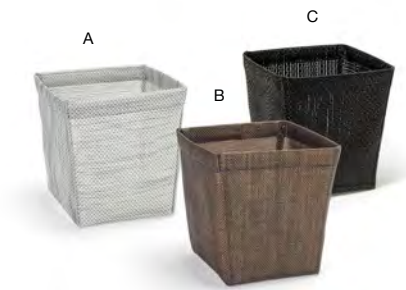

- **A 5.75" x 5.25" Metroweave® Basket - Mesh Grey** pack 4 **BHO128GYV21**
  5.75 x 5.25 x 5.5 in | 14.5 x 13.5 x 14.2 cm
- **B 5.75" x 5.25" Metroweave® Basket - Mesh Copper** pack 4 **BHO128COV21**
  5.75 x 5.25 x 5.5 in | 14.5 x 13.5 x 14.2 cm
- **C 5.75" x 5.25" Metroweave® Basket - Random Weave Black** pack 4 **BHO128BKV21**
  5.75 x 5.25 x 5.5 in | 14.5 x 13.5 x 14.2 cm

ADDITIONAL COORDINATING OPTIONS