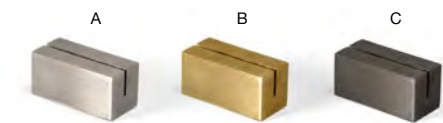

- **A Round Brushed Stainless Jar with Lid - Silver** pack 12 **RJR024BSS23**
  2.5 dia x 4.25 in
  6.5 dia x 10.6 cm
- **B Round Brushed Stainless Jar with Lid - Silver with Matte Brass Lid** pack 12 **RJR030BSS23**
  2.5 dia x 4.25 in
  6.5 dia x 10.6 cm
- **C Round Brushed Stainless Jar with Lid - Silver with Matte Black Lid** pack 12 **RJR028BSS23**
  2.5 dia x 4.25 in
  6.5 dia x 10.6 cm

- **A Round Brushed Stainless Jar with Lid - Matte Brass with Silver Lid** pack 12 **RJR029GOS23**
  2.5 dia x 4.25 in
  6.5 dia x 10.6 cm
- **B Round Brushed Stainless Jar with Lid - Matte Brass with Matte Brass Lid** pack 12 **RJR024GOS23**
  2.5 dia x 4.25 in
  6.5 dia x 10.6 cm
- **C Round Brushed Stainless Jar with Lid - Matte Brass with Matte Black Lid** pack 12 **RJR028GOS23**
  2.5 dia x 4.25 in
  6.5 dia x 10.6 cm

- **A Round Brushed Stainless Jar with Lid - Matte Black with Silver Lid** pack 12 **RJR029BKS23**
  2.5 dia x 4.25 in
  6.5 dia x 10.6 cm
- **B Round Brushed Stainless Jar with Lid - Matte Black with Matte Brass Lid** pack 12 **RJR030BKS23**
  2.5 dia x 4.25 in
  6.5 dia x 10.6 cm
- **C Round Brushed Stainless Jar with Lid - Matte Black** pack 12 **RJR024BKS23**
  2.5 dia x 4.25 in
  6.5 dia x 10.6 cm

- **A 1.5" x 0.75" Brushed Stainless Menu/Sign Holder - Silver** pack 12 **BHO001BCZ23**
  1.5 x .75 x .75 in | 3.8 x 1.9 x 1.9 cm
- **B 1.5" x 0.75" Brushed Stainless Menu/Sign Holder - Matte Brass** pack 12 **BHO001GOZ23**
  1.5 x .75 x .75 in | 3.8 x 1.9 x 1.9 cm
- **C 1.5" x 0.75" Brushed Stainless Menu/Sign Holder - Matte Black** pack 12 **BHO001BKZ23**
  1.5 x .75 x .75 in | 3.8 x 1.9 x 1.9 cm