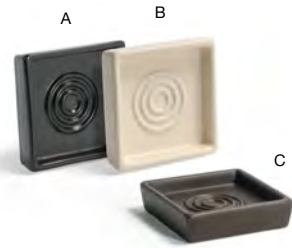

- **A 4" Square Morocco Dish - Onyx** pack 12 **RSD007BKC23** (stoneware)
  4 sq x 1 in | 10.4 sq x 2.7 cm
- **B 4" Square Morocco Dish - Stone** pack 12 **RSD007GYC23** (stoneware)
  4 sq x 1 in | 10.4 sq x 2.7 cm
- **C 4" Square Morocco Dish - Chocolate** pack 12 **RSD007ESC23** (stoneware)
  4 sq x 1 in | 10.4 sq x 2.7 cm