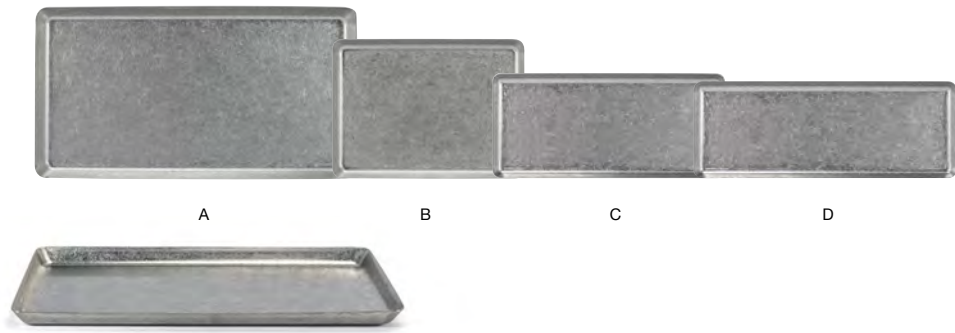

C 10" x 4.5" Stainless Mod® Tray - Antique pack 6 **RTR037ANS22**
10 x 4.5 x .5 in | 25.4 x 11.4 x 1.4 cm

D 11.5" x 4.25" Stainless Mod® Plate - Antique pack 6 **DSU010ANS22**
11.5 x 4.25 x .5 in | 29.2 x 11 x 1.3 cm

A 12.5" x 8.25" Stainless Mod® Plate - Antique pack 4 **DSP039ANS21**
12.5 x 8.25 x .75 in | 31.5 x 21 x 1.6 cm

B 8.25" x 6" Stainless Mod® Plate - Antique pack 6 **DAP083ANS22**
8.25 x 6 x .5 in | 21 x 15.3 x 1.3 cm