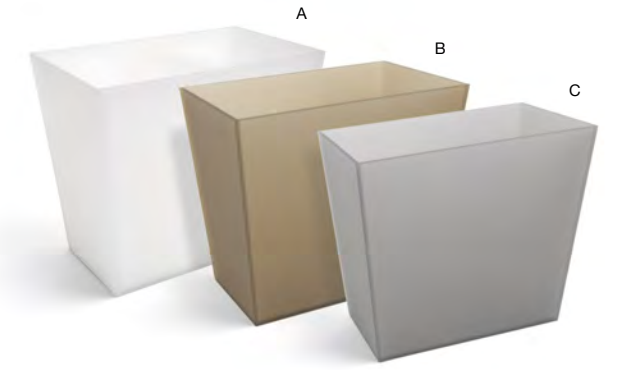

1. **A 17 qt Nassau Recycle Bin - Ice** pack 4 **RWA023FRT21** **NEW**
     13.5 x 8.25 x 11.5 in | 34.4 x 21.2 x 29.3 cm, 16.1 L
   - **B 17 qt Nassau Recycle Bin - Nutmeg** pack 4 **RWA023BRT21** **NEW**
     13.5 x 8.25 x 11.5 in | 34.4 x 21.2 x 29.3 cm, 16.1 L
   - **C 17 qt Nassau Recycle Bin - Smoke** pack 4 **RWA023GYT21** **NEW**
     13.5 x 8.25 x 11.5 in | 34.4 x 21.2 x 29.3 cm, 16.1 L
2. **Fits: PP Recycle Bin Liner**
   RWL011EST23 plain
   RWL011ERT23 recycle decal
3. More Waste Bin Liners on pages 170-176