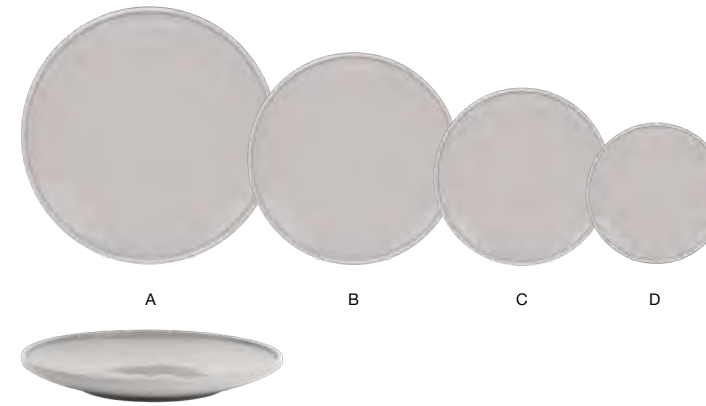

- **A 11" Round Bevel™ Plate - Stone** pack 4 **DDP094GYP21** **PC**
  11 dia x 1.25 in | 28 dia x 3.3 cm
- **B 9" Round Bevel™ Plate - Stone** pack 6 **DDP095GYP22**
  9 dia x 1.25 in | 23 dia x 3 cm
- **C 7.5" Round Bevel™ Plate - Stone** pack 6 **DSP047GYP22**
  7.5 dia x 1 in | 19 dia x 2.8 cm
- **D 6" Round Bevel™ Plate - Stone** pack 12 **DAP092GYP23**
  6 dia x 1 in | 15 dia x 2.7 cm