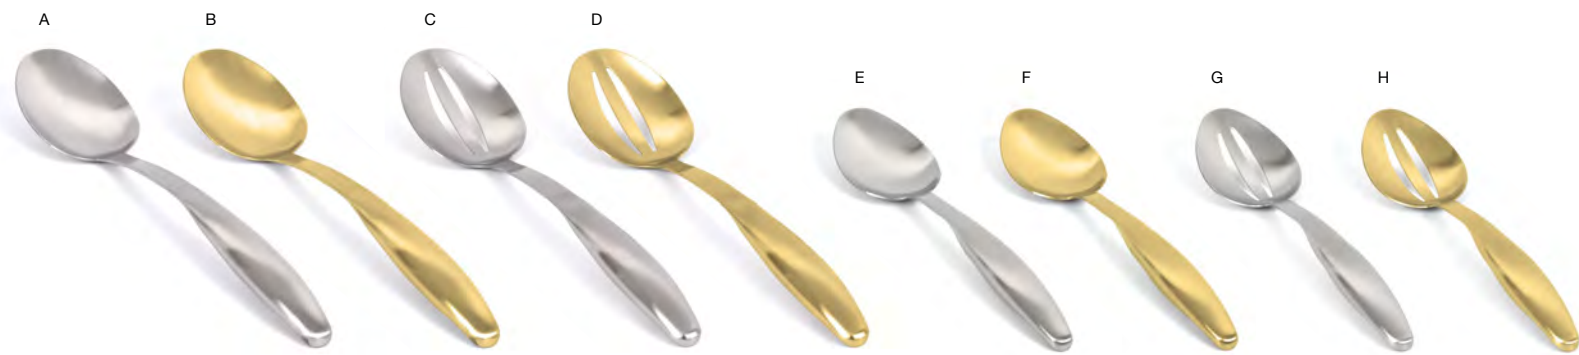

BUFFET ESSENTIAL ELEMENTS - SERVING UTENSILS

A 13.5" Brushed Stainless Serving Spoon - Silver	pack 12	BUT033BSS23	NEW	E 10.25" Brushed Stainless Serving Spoon - Silver	pack 12	BUT036BSS23	NEW
13.5 in | 34 cm				10.25 in | 26.3 cm			
B 13.5" Brushed Stainless Serving Spoon - Matte Brass	pack 12	BUT033GOS23	NEW	F 10.25" Brushed Stainless Serving Spoon - Matte Brass	pack 12	BUT036GOS23	NEW
13.5 in | 34 cm				10.25 in | 26.3 cm			
C 13.5" Brushed Stainless Slotted Spoon - Silver	pack 12	BUT034BSS23	NEW	G 10.25" Brushed Stainless Slotted Spoon - Silver	pack 12	BUT037BSS23	NEW
13.5 in | 34 cm				10.25 in | 26.3 cm			
D 13.5" Brushed Stainless Slotted Spoon - Matte Brass	pack 12	BUT034GOS23	NEW	H 10.25" Brushed Stainless Slotted Spoon - Matte Brass	pack 12	BUT037GOS23	NEW
13.5 in | 34 cm				10.25 in | 26.3 cm