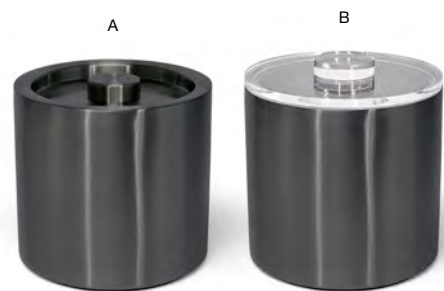

- **A 3 qt Round Brushed Stainless Ice Bucket - Matte Black** pack 4 **RIB024BKS21**
  7.5 dia x 7.25 in | 19 dia x 18.3 cm, 2.8 L
- **B 3 qt Round Brushed Stainless Ice Bucket - Matte Black with Acrylic Lid** pack 4 **RIB030BKS21**
  7.5 dia x 7.75 in | 19 dia x 20 cm, 2.8 L