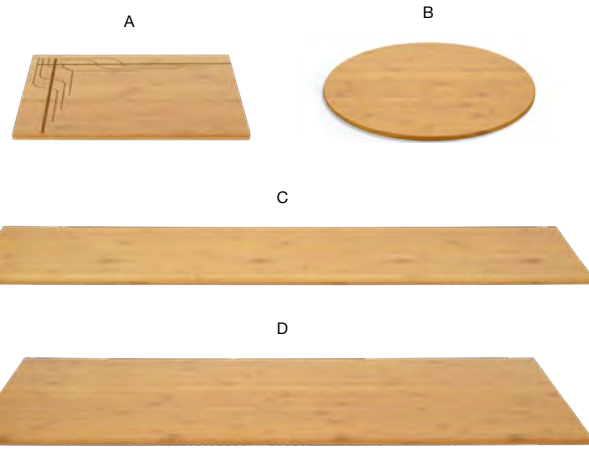

Place napkin holders in your setup for easy and quick accessibility when needed.

**BUFFET ESSENTIAL ELEMENTS - BAMBOO BOARDS**

ASK ABOUT customization!

- A 14" Square Bamboo Board - Natural** pack 2 **BHO057BBB20**  
14 sq x .5 in | 35.6 sq x 1.2 cm
- B 14" Round Bamboo Board - Natural** pack 2 **BHO058BBB20**  
14 dia x .5 in | 35.6 dia x 1.2 cm
- C 36" x 8" Bamboo Board - Natural** pack 2 **BHO055BBB20**  
36 x 8 x .5 in | 91.5 x 20.3 x 1.2 cm
- D 36" x 14" Bamboo Board - Natural** pack 2 **BHO056BBB20**  
36 x 14 x .5 in | 91.5 x 35.6 x 1.2 cm