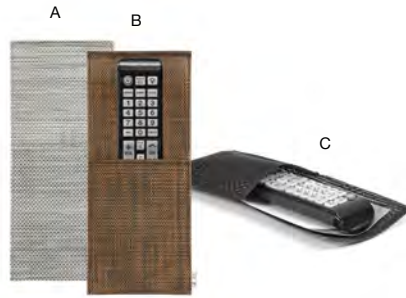

- **A 10" x 4.5" Metroweave® Pocket - Mesh Grey** pack 12 **FHO001GYV23**
  10 x 4.5 in | 25.3 x 11.5 cm
- **B 10" x 4.5" Metroweave® Pocket - Mesh Copper** pack 12 **FHO001COV23**
  10 x 4.5 in | 25.3 x 11.5 cm
- **C 10" x 4.5" Metroweave® Pocket - Random Weave Black** pack 12 **FHO001BKV23**
  10 x 4.5 in | 25.3 x 11.5 cm