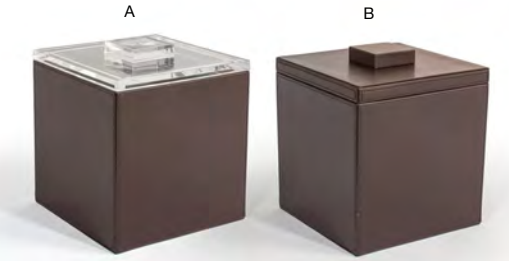

- **A 3.5 qt Square London Ice Bucket - Brown with Acrylic Lid** pack 4 **RIB002BRL11**
  7 sq x 7.75 in | 17.8 sq x 19.5 cm, 3.3 L
- **B 3.5 qt Square London Ice Bucket - Brown** pack 4 **RIB001BRL11**
  7 sq x 8 in | 17.8 sq x 20.4 cm, 3.3 L