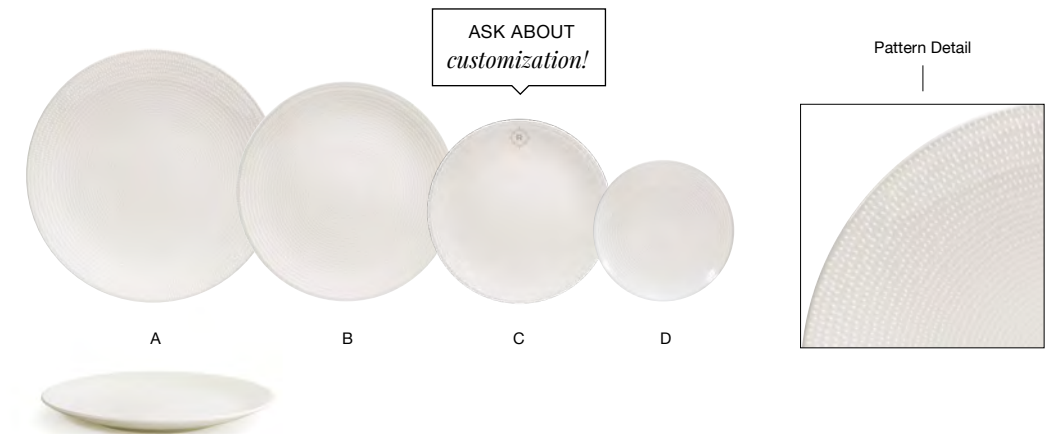

A 11" Round Catalyst® Coupe Plate - Pearl™ 11 dia x 1.25 in | 27.9 dia x 3.1 cm	pack 4	DDP089BEP21	Mg	PC	C 8" Round Catalyst® Coupe Plate - Pearl™ 8 dia x .75 in | 20.3 dia x 2 cm	pack 6	DSP045BEP22	Mg
B 9.5" Round Catalyst® Coupe Plate - Pearl™ 9.5 dia x .75 in | 24.4 dia x 2.1 cm	pack 6	DDP092BEP22	Mg	PC	D 6.25" Round Catalyst® Coupe Plate - Pearl™ 6.25 dia x 1 in | 16.1 dia x 2.4 cm	pack 6	DAP090BEP22	Mg