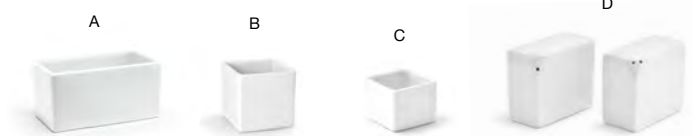

A 5 oz Rectangle Canvas® Ramekin pack 12 **DSD065WHP23**
4 x 2 x 2 in | 10.4 x 5.2 x 5.1 cm, 148 ml

B 3 oz Square Canvas® Ramekin pack 12 **ASC015WHP23**
2 sq x 2 in | 5.1 sq x 4.9 cm, 89 ml

C 1 oz Square Canvas® Ramekin pack 24 **DSD034WHP24**
1.5 sq x 1.25 in | 4 sq x 3 cm, 30 ml

D Rectangle Salt & Pepper Set - 4.5 oz pack 12 **TSP011WHP23**
2.75 x 1.5 x 2.5 in | 7.2 x 3.5 x 6.1 cm, 133 ml