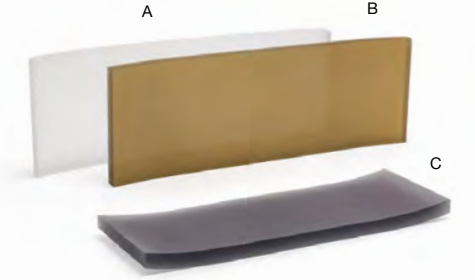

- **A 12" x 4" Nassau Amenity Tray - Ice** pack 6 **RTR011FRR12**
  12 x 4 x .75 in | 30.5 x 10 x 1.9 cm
- **B 12" x 4" Nassau Amenity Tray - Nutmeg** pack 6 **RTR011BRR12**
  12 x 4 x .75 in | 30.5 x 10 x 1.9 cm
- **C 12" x 4" Nassau Amenity Tray - Smoke** pack 6 **RTR011GYR12**
  12 x 4 x .75 in | 30.5 x 10 x 1.9 cm