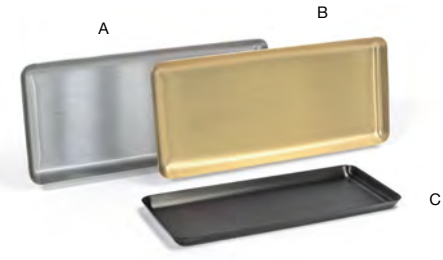

AMENITY TRAY OPTIONS - LARGEST TO SMALLEST

- **A 10" x 4.5" Brushed Stainless Amenity Tray - Silver** pack 6 **RTR037BSS22**
  10 x 4.5 x .5 in | 25.4 x 11.4 x 1.4 cm
- **B 10" x 4.5" Brushed Stainless Amenity Tray - Matte Brass** pack 6 **RTR037GOS22**
  10 x 4.5 x .5 in | 25.4 x 11.4 x 1.4 cm
- **C 10" x 4.5" Brushed Stainless Amenity Tray - Matte Black** pack 6 **RTR037BKS22**
  10 x 4.5 x .5 in | 25.4 x 11.4 x 1.4 cm