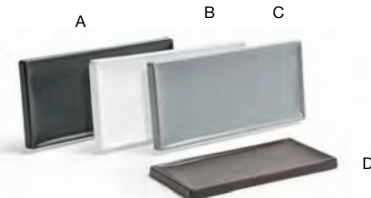

- **A 8.5" x 4" Stoneware Amenity Tray - Black** pack 12 **RTR036BKC23**
  8.5 x 4 x .5 in | 21.9 x 10.4 x 1.3 cm
- **B 8.5" x 4" Stoneware Amenity Tray - White** pack 12 **RTR036WHC23**
  8.5 x 4 x .5 in | 21.9 x 10.4 x 1.3 cm
- **C 8.5" x 4" Stoneware Amenity Tray - Smoke** pack 12 **RTR036GYC23**
  8.5 x 4 x .5 in | 21.9 x 10.4 x 1.3 cm
- **D 8.5" x 4" Stoneware Amenity Tray - Brown** pack 12 **RTR036BRC23**
  8.5 x 4 x .5 in | 21.9 x 10.4 x 1.3 cm