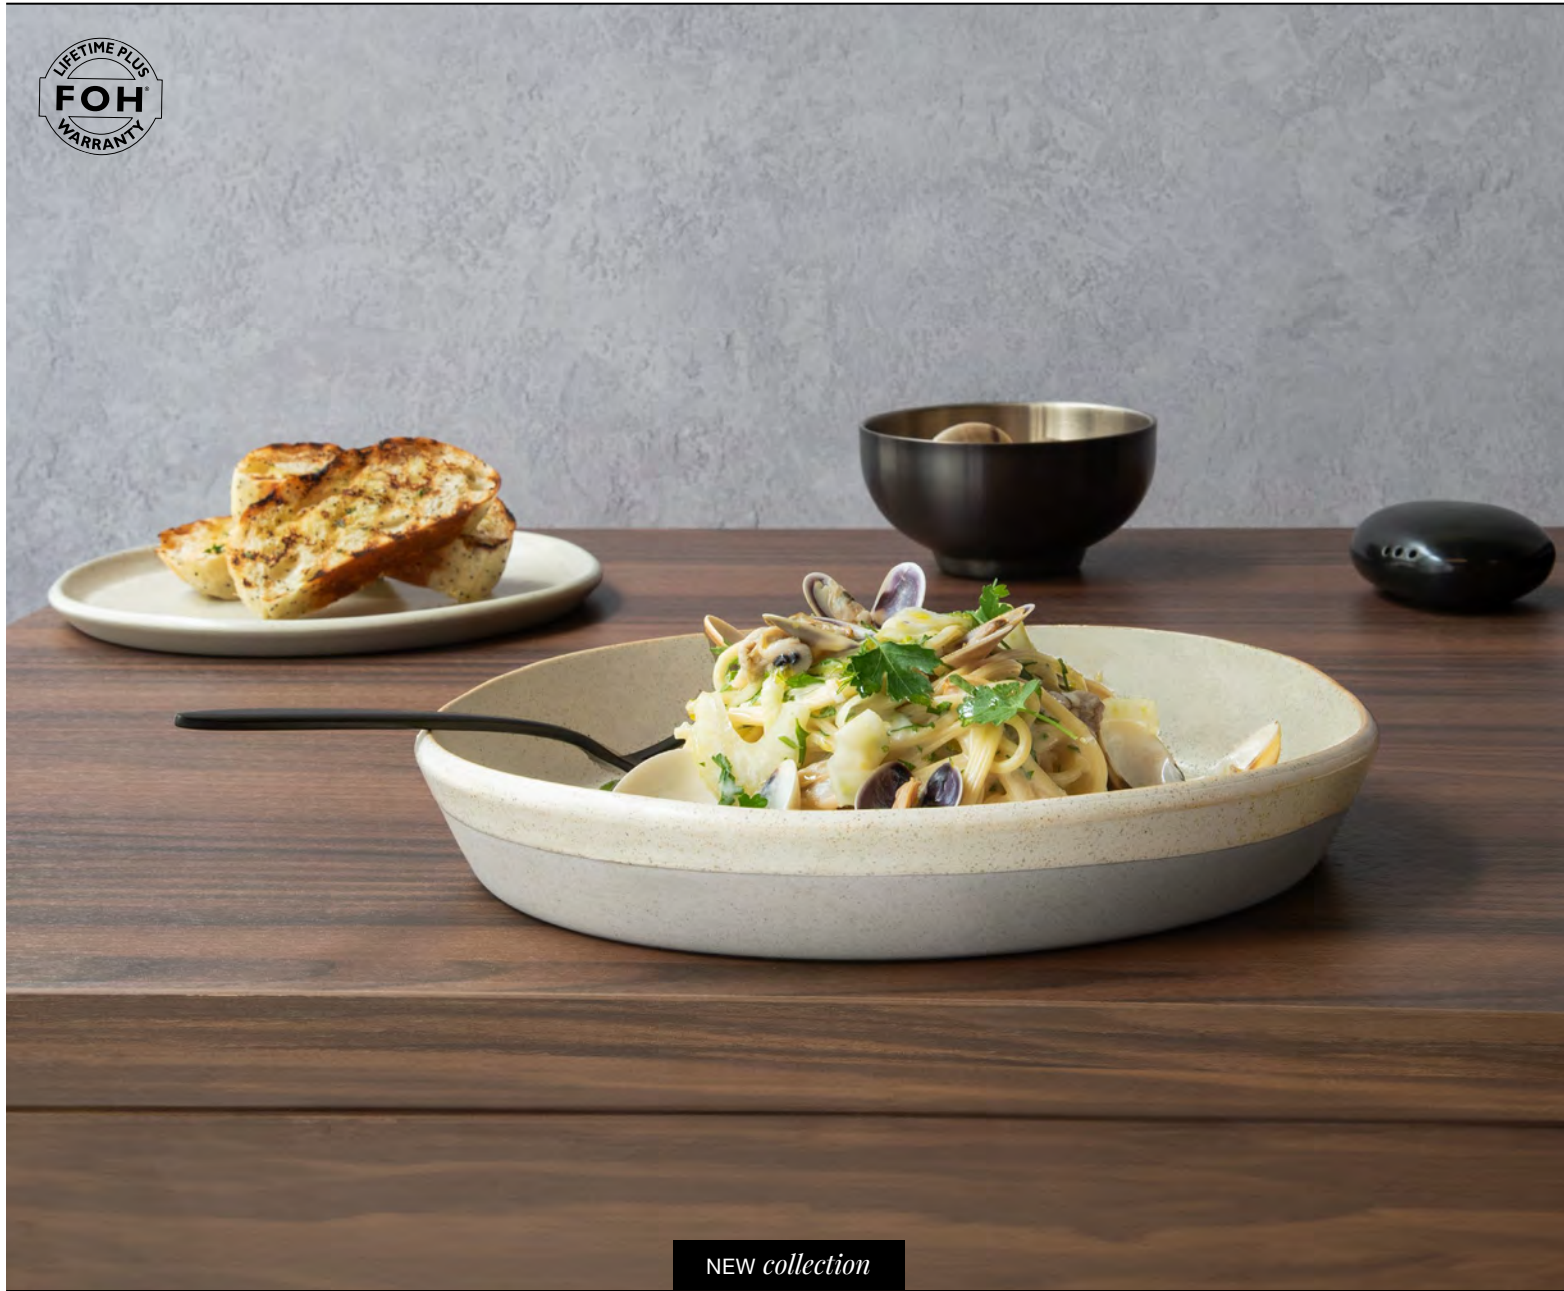

NEW collection

MEZZE™ sesame

Mezze™ Sesame provides a versatile foundation for all cuisines. Each plate features a flexible neutral base, adorned with subtle speckling in its beautiful reactive glaze.

HIGH-TEMPERATURE COLORED PORCELAIN | LIFETIME PLUS WARRANTY | ARTISANAL DESIGN

More Colors Available
Pages 108-111

PC PLATE COVER AVAILABLE

NEW collection