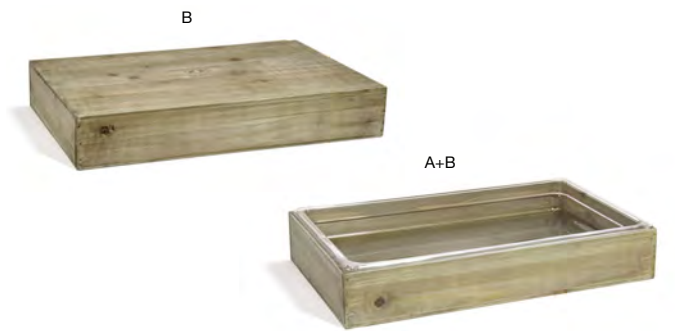

- **A** Full Size Pan - Shallow pack 2 **BHO053CLT20**
- 20.75 x 13 x 2.5 in, 3.75 qt | 52.8 x 32.8 x 6.4 cm, 3.6 L
- **B** Full Size Asheville Housing - Shallow - Cider pack 2 **BHO142NAW20** **NEW**
- 20.75 x 13 x 3.25 in | 52.8 x 32.8 x 8.5 cm
- **A+B** Full Size Asheville Housing/Pan Set - Shallow - Cider pack 2 **BHO149NAW20** **NEW**
- 20.75 x 13 x 3.25 in, 3.75 qt | 52.8 x 32.8 x 8.5 cm, 3.6 L