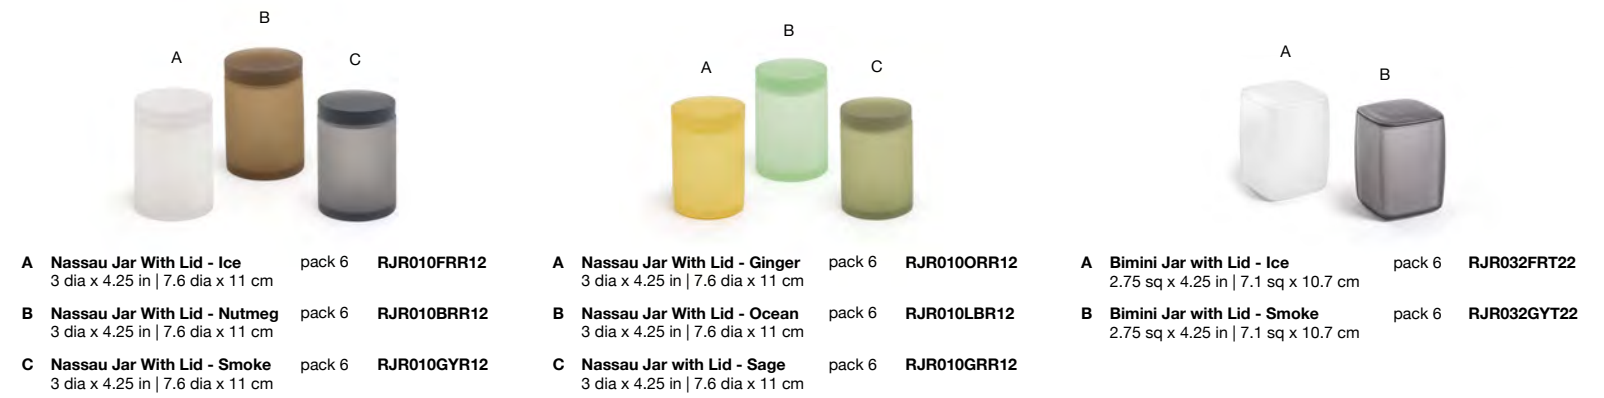

A Nassau Jar With Lid - Ice pack 6 **RJR010FRR12**
3 dia x 4.25 in | 7.6 dia x 11 cm
B Nassau Jar With Lid - Nutmeg pack 6 **RJR010BRR12**
3 dia x 4.25 in | 7.6 dia x 11 cm
C Nassau Jar With Lid - Smoke pack 6 **RJR010GYR12**
3 dia x 4.25 in | 7.6 dia x 11 cm

A Nassau Jar With Lid - Ginger pack 6 **RJR010ORR12**
3 dia x 4.25 in | 7.6 dia x 11 cm
B Nassau Jar With Lid - Ocean pack 6 **RJR010LBR12**
3 dia x 4.25 in | 7.6 dia x 11 cm
C Nassau Jar with Lid - Sage pack 6 **RJR010GRR12**
3 dia x 4.25 in | 7.6 dia x 11 cm

A Bimini Jar with Lid - Ice pack 6 **RJR032FRT22**
2.75 sq x 4.25 in | 7.1 sq x 10.7 cm
B Bimini Jar with Lid - Smoke pack 6 **RJR032GYT22**
2.75 sq x 4.25 in | 7.1 sq x 10.7 cm