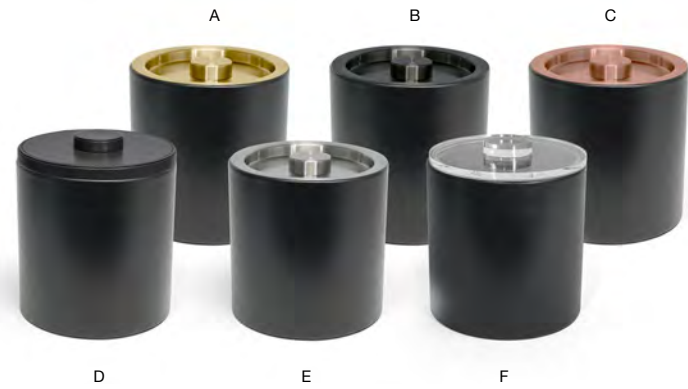

BLACK BASE COMBINATIONS

- **A** 3.5 qt Round London Ice Bucket - Black with Matte Brass Lid pack 4 **RIB026BKL21**
  7.5 dia x 8.25 in | 19.2 dia x 21.1 cm, 3.3 L
- **B** 3.5 qt Round London Ice Bucket - Black with Matte Black Lid pack 4 **RIB027BKL21**
  7.5 dia x 8.25 in | 19.2 dia x 21.1 cm, 3.3 L
- **C** 3.5 qt Round London Ice Bucket - Black with Rose Gold Lid pack 4 **RIB074BKL21**
  7.5 dia x 8.25 in | 19.2 dia x 21.1 cm, 3.3 L
- **D** 3.5 qt Round London Ice Bucket - Black pack 4 **RIB017BKL21**
  7.5 dia x 8.75 in | 19.2 dia x 22.5 cm, 3.3 L
- **E** 3.5 qt Round London Ice Bucket - Black with Silver Lid pack 4 **RIB025BKL21**
  7.5 dia x 8.25 in | 19.2 dia x 21.1 cm, 3.3 L
- **F** 3.5 qt Round London Ice Bucket - Black with Acrylic Lid pack 4 **RIB020BKL21**
  7.5 dia x 8.75 in | 19.2 dia x 22 cm, 3.3 L