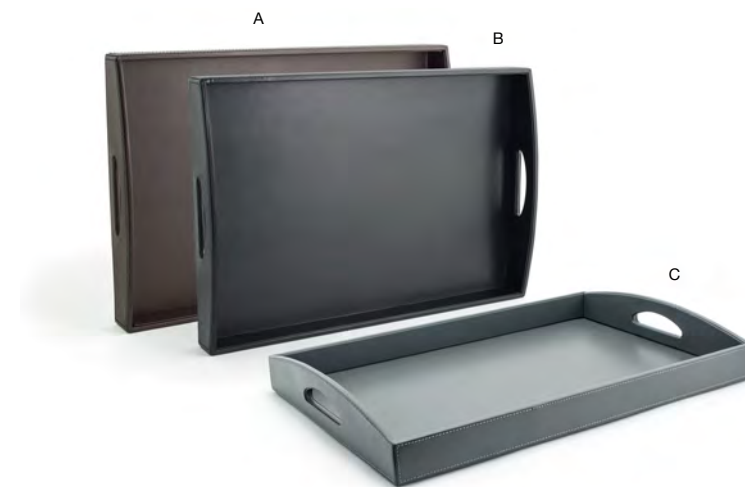

SEE EVEN MORE MIX & MATCH ICE BUCKET OPTIONS ON PAGES 140-149

**SMOKE BASE COMBINATIONS**

- A 2 qt Round London Ice Bucket - Smoke with Matte Brass Lid** pack 4 **RIB062GYL21**  
5.75 dia x 6.75 in | 14.6 dia x 17.1 cm, 1.9 L
- B 2 qt Round London Ice Bucket - Smoke with Matte Black Lid** pack 4 **RIB061GYL21**  
5.75 dia x 6.75 in | 14.6 dia x 17.1 cm, 1.9 L
- C 2 qt Round London Ice Bucket - Smoke with Rose Gold Lid** pack 4 **RIB076GYL21**  
5.75 dia x 6.75 in | 14.6 dia x 17.1 cm, 1.9 L
- D 2 qt Round London Ice Bucket - Smoke** pack 4 **RIB014GYL21**  
5.75 dia x 7.25 in | 14.6 dia x 18.4 cm, 1.9 L
- E 2 qt Round London Ice Bucket - Smoke with Silver Lid** pack 4 **RIB063GYL21**  
5.75 dia x 6.75 in | 14.6 dia x 17.1 cm, 1.9 L
- F 2 qt Round London Ice Bucket - Smoke with Acrylic Lid** pack 4 **RIB064GYL21**  
5.75 dia x 7.25 in | 14.6 dia x 18.5 cm, 1.9 L