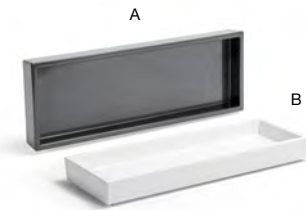

- **A 10" x 3.5" New York Amenity Tray - Onyx** pack 12 **RTR027BKT13**
  10 x 3.5 x 1 in | 25.7 x 9 x 2.5 cm
- **B 10" x 3.5" New York Amenity Tray - Snow** pack 12 **RTR027WHT13**
  10 x 3.5 x 1 in | 25.7 x 9 x 2.5 cm