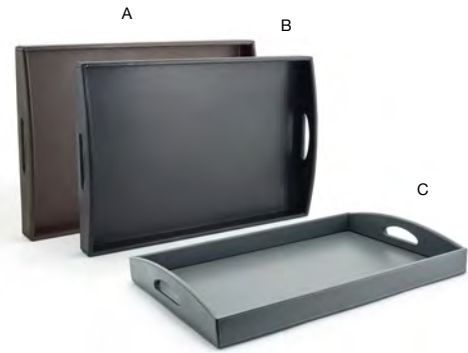

TRAY OPTIONS - LARGEST TO SMALLEST

- **A 19" x 13" London Handled Tray - Brown** pack 2 **RRT001BRL10**
  19 x 13 x 2.5 in | 48.5 x 33.2 x 6.5 cm
- **B 19" x 13" London Handled Tray - Black** pack 2 **RRT001BKL10**
  19 x 13 x 2.5 in | 48.5 x 33.2 x 6.5 cm
- **C 19" x 13" London Handled Tray - Smoke** pack 2 **RRT001GYL10**
  19 x 13 x 2.5 in | 48.5 x 33.2 x 6.5 cm