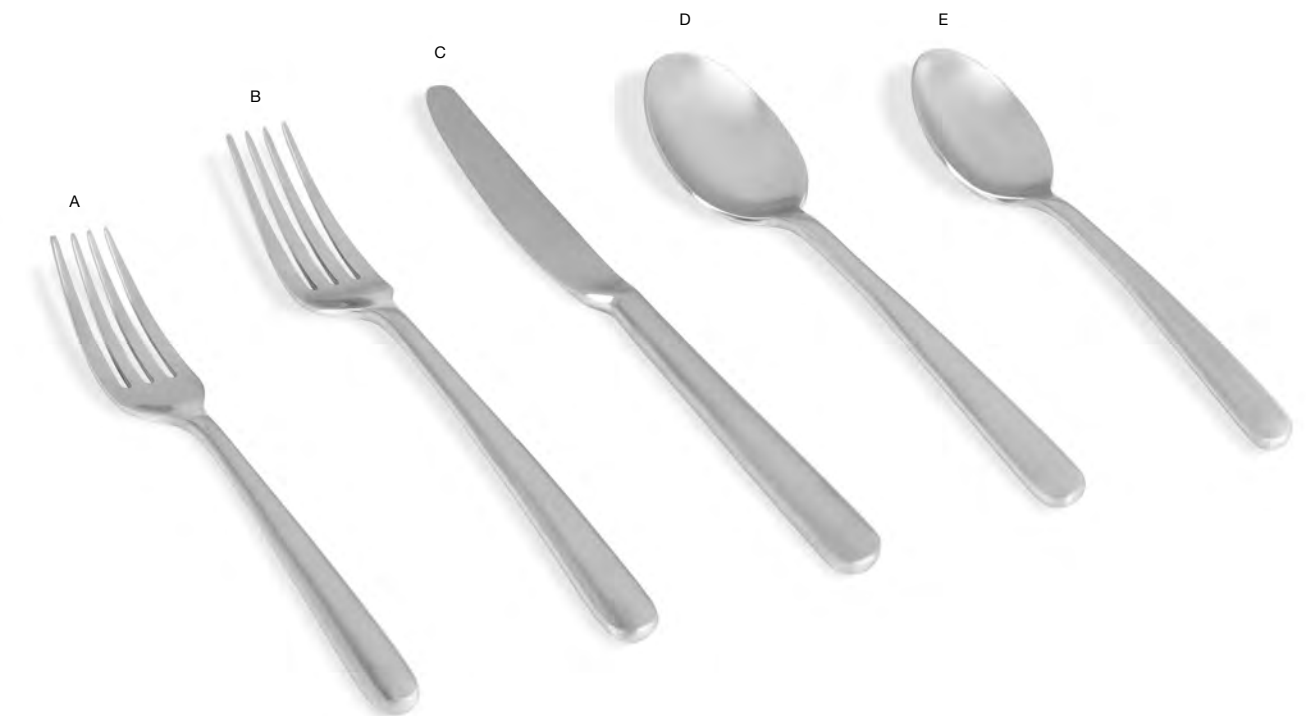

A	7.25" Oliver Salad Fork - Brushed	pack 12	FSF013BSS23	D	8" Oliver Dinner Spoon - Brushed	pack 12	FDS013BSS23
	7.25 in | 18.3 cm				8 in | 20.5 cm		
B	8.25" Oliver Dinner Fork - Brushed	pack 12	FDF013BSS23	E	7" Oliver Teaspoon - Brushed	pack 12	FTS013BSS23
	8.25 in | 21 cm				7 in | 17.5 cm		
C	9.25" Oliver Dinner Knife - Brushed	pack 12	FDK013BSS23				
	9.25 in | 23.8 cm