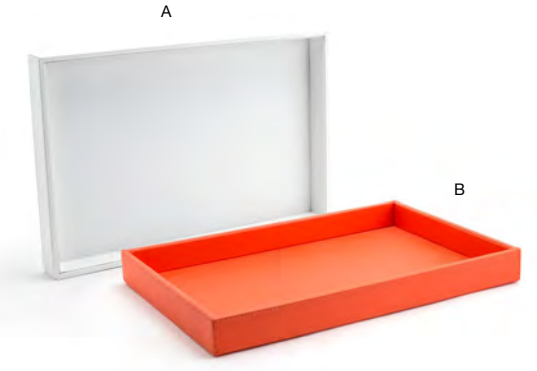

**12" Round London Reversible Liner/Mat - Navy/White**  
12 dia in | 30.5 dia cm  
pack 12  
**RTL019BLL23**

**A 15" x 10" London Tray - White** pack 4 **RRT015WHL21**  
15 x 10 x 1.5 in | 38.4 x 25.5 x 3.9 cm