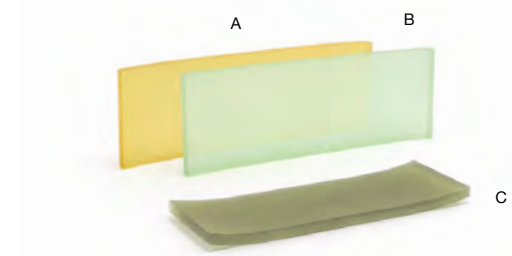

- **A 12" x 4" Nassau Amenity Tray - Ginger** pack 6 **RTR011ORR12**
  12 x 4 x .75 in | 30.5 x 10 x 1.9 cm
- **B 12" x 4" Nassau Amenity Tray - Ocean** pack 6 **RTR011LBR12**
  12 x 4 x .75 in | 30.5 x 10 x 1.9 cm
- **C 12" x 4" Nassau Amenity Tray - Sage** pack 6 **RTR011GRR12**
  12 x 4 x .75 in | 30.5 x 10 x 1.9 cm