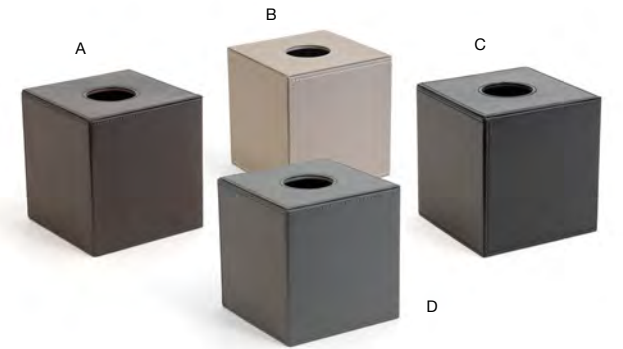

A London Tissue Cover - Brown pack 4 **RTB001BRL11**
5.25 sq x 5.5 in | 13.2 sq x 14 cm

B London Tissue Cover - Stone pack 4 **RTB001BEL11** **NEW**
5.25 sq x 5.5 in | 13.2 sq x 14 cm

C London Tissue Cover - Black pack 4 **RTB001BKL11**
5.25 sq x 5.5 in | 13.2 sq x 14 cm

D London Tissue Cover - Smoke pack 4 **RTB001GYL11**
5.25 sq x 5.5 in | 13.2 sq x 14 cm

See our Tissue Box Riser on page 140