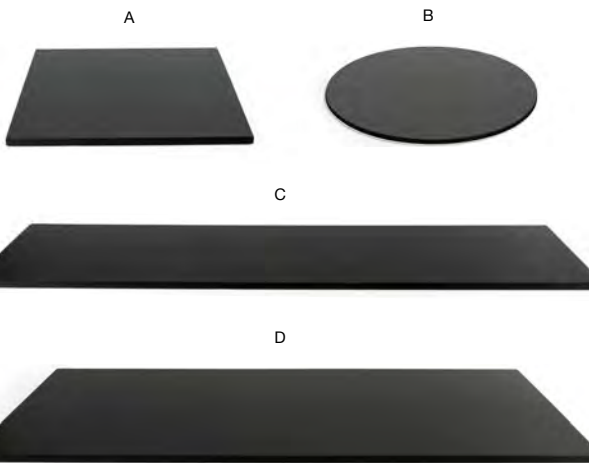

Place napkin holders in your setup for easy and quick accessibility when needed.

**BUFFET ESSENTIAL ELEMENTS - BAMBOO BOARDS**

ASK ABOUT customization!

- A 14" Square Bamboo Board - Natural** pack 2 **BHO057BBB20**  
14 sq x .5 in | 35.6 sq x 1.2 cm
- B 14" Round Bamboo Board - Natural** pack 2 **BHO058BBB20**  
14 dia x .5 in | 35.6 dia x 1.2 cm
- C 36" x 8" Bamboo Board - Natural** pack 2 **BHO055BBB20**  
36 x 8 x .5 in | 91.5 x 20.3 x 1.2 cm
- D 36" x 14" Bamboo Board - Natural** pack 2 **BHO056BBB20**  
36 x 14 x .5 in | 91.5 x 35.6 x 1.2 cm