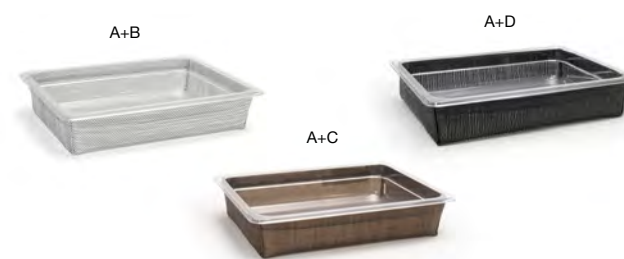

- **A 1/2 Size Pan - Shallow** pack 4 **BHO097CLT21**
  13 x 10.5 x 2.5 in, 4 qt | 32.8 x 26.4 x 6.4 cm, 3.8 L
- **B 1/2 Size Metroweave® Housing - Shallow - Mesh Grey** pack 4 **BHO129GYV21**
  12.25 x 10 x 2.5 in | 30.8 x 25.2 x 6.2 cm
- **A+B 1/2 Size Metroweave® Housing/Pan Set - Shallow - Mesh Grey** pack 4 **BHO136GYV21**
  13 x 10.5 x 2.5 in, 4 qt | 32.8 x 26.4 x 6.6 cm, 3.8 L
- **C 1/2 Size Metroweave® Housing - Shallow - Mesh Copper** pack 4 **BHO129COV21**
  12.25 x 10 x 2.5 in | 30.8 x 25.2 x 6.2 cm
- **A+C 1/2 Size Metroweave® Housing/Pan Set - Shallow - Mesh Copper** pack 4 **BHO136COV21**
  13 x 10.5 x 2.5 in, 4 qt | 32.8 x 26.4 x 6.6 cm, 3.8 L
- **D 1/2 Size Metroweave® Housing - Shallow - Random Weave Black** pack 4 **BHO129BKV21**
  12.25 x 10 x 2.5 in | 30.8 x 25.2 x 6.2 cm
- **A+D 1/2 Size Metroweave® Housing/Pan Set - Shallow - Random Weave Black** pack 4 **BHO136BKV21**
  13 x 10.5 x 2.5 in, 4 qt | 32.8 x 26.4 x 6.6 cm, 3.8 L

- **A 4" x 2.25" Metroweave® Holder - Mesh Grey** pack 24 **TSH009GYV24**
  4 x 2.25 x 1.5 in | 10 x 5.5 x 4 cm
- **B 4" x 2.25" Metroweave® Holder - Mesh Copper** pack 24 **TSH009COV24**
  4 x 2.25 x 1.5 in | 10 x 5.5 x 4 cm
- **C 4" x 2.25" Metroweave® Holder - Random Weave Black** pack 24 **TSH009BKV24**
  4 x 2.25 x 1.5 in | 10 x 5.5 x 4 cm