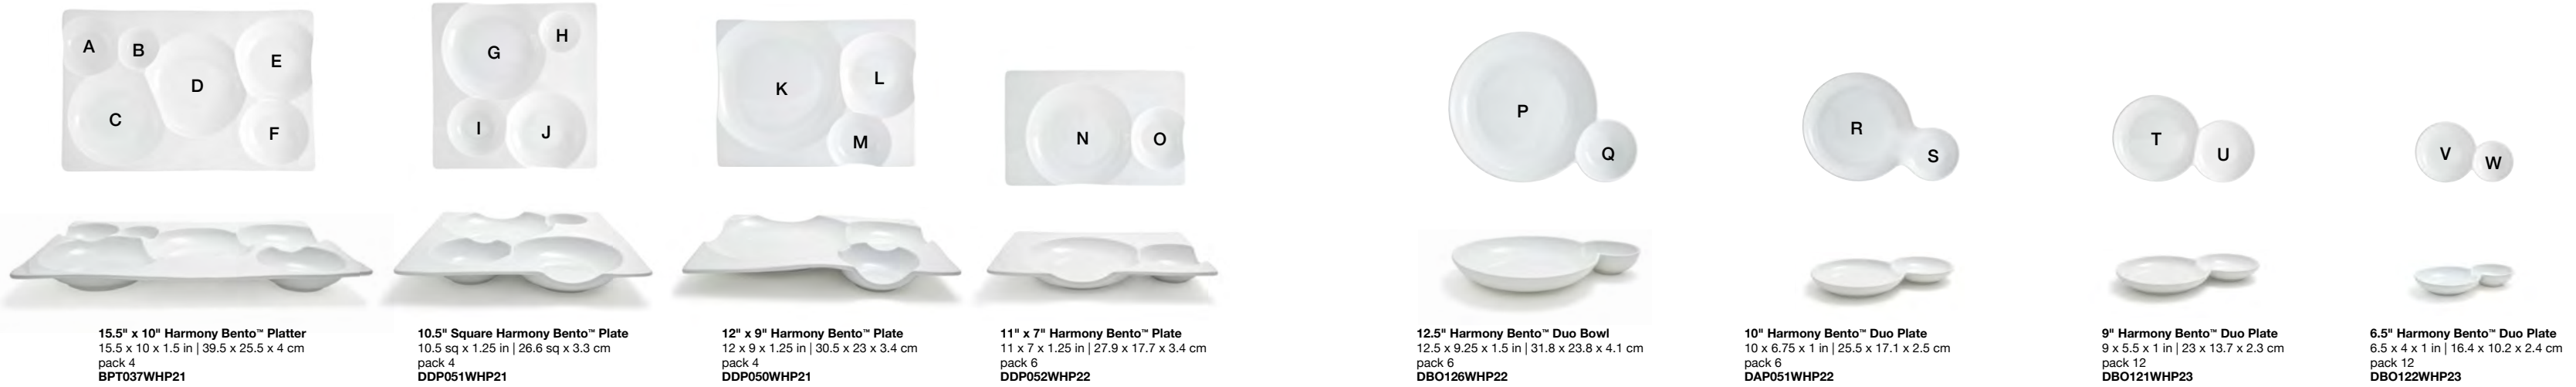

## HARMONY BENTO™ *superwhite*

Harmony Bento™ is a modern take on compartmental serving, compatible with a wide range of accompanying pieces.

EXTENSIVE COMBINATIONS | LIFETIME PLUS WARRANTY | VERSATILE DESIGNS