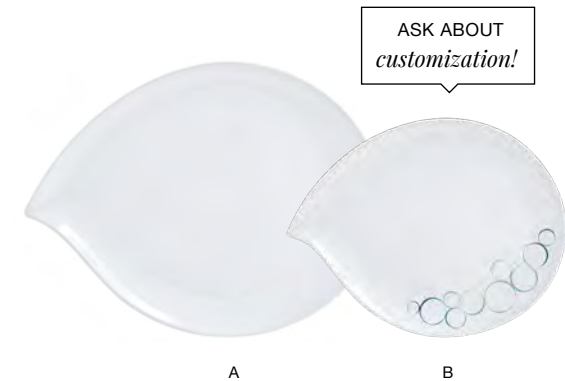

A 15.25" Teardrop Platter pack 4 **DOS021WHP21**
15.25 x 12 x 1 in | 38.9 x 30.5 x 2.7 cm

B 12" Teardrop Plate pack 6 **DDP038WHP22**
12 x 9.5 x .75 in | 30.6 x 24.2 x 2 cm