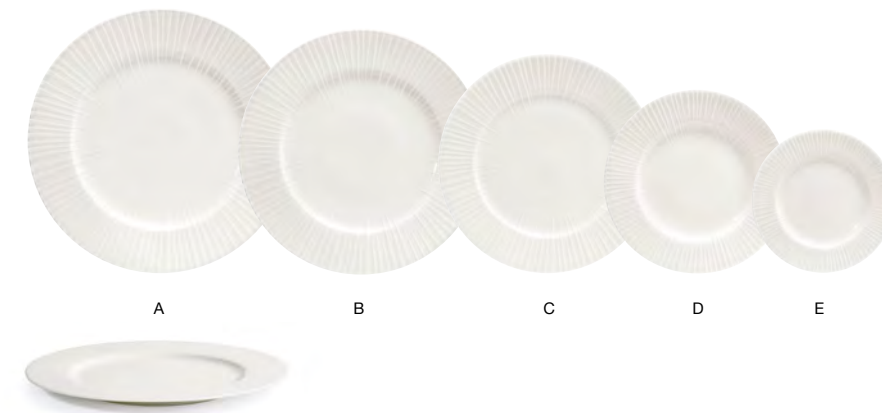

Pattern Detail

- |   |        |             |    |    |
|---|--------|-------------|----|----|
| <b>A</b> 11.5" Round Catalyst® Rim Plate - Facet™<br>11.5 dia x .75 in   29 dia x 2.1 cm  | pack 4 | DDP080BEP21 | Mg | PC |
| <b>B</b> 10.62" Round Catalyst® Rim Plate - Facet™<br>10.62 dia x .75 in   27 dia x 2 cm  | pack 6 | DDP083BEP22 | Mg | PC |
| <b>C</b> 9.5" Round Catalyst® Rim Plate - Facet™<br>9.5 dia x .75 in   23.9 dia x 1.8 cm  | pack 6 | DDP086BEP22 | Mg | PC |
| <b>D</b> 8" Round Catalyst® Rim Plate - Facet™<br>8 dia x .75 in   20.3 dia x 1.8 cm      | pack 6 | DSP042BEP22 | Mg |    |
| <b>E</b> 6.25" Round Catalyst® Rim Plate - Facet™<br>6.25 dia x .5 in   16.1 dia x 1.5 cm | pack 6 | DAP087BEP22 | Mg |    |