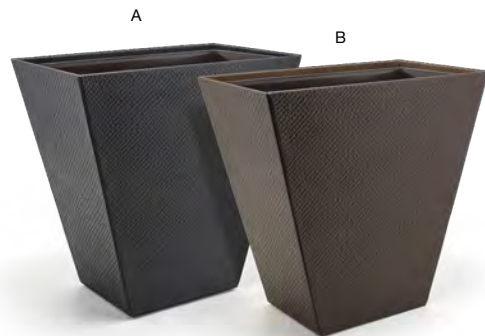

A 12.75 qt Java Slender Flare - Black pack 4 **RWA028BKL21**
13 x 7.5 x 12.5 in | 33 x 19.2 x 31.5 cm, 12.1 L

B 12.75 qt Java Slender Flare - Brown pack 4 **RWA028BRL21**
13 x 7.5 x 12.5 in | 33 x 19.2 x 31.5 cm, 12.1 L

Shown with:
PP Slender Flare Liner - Brown
RWL010EST23

More Waste Bin Liners on pages 170-176