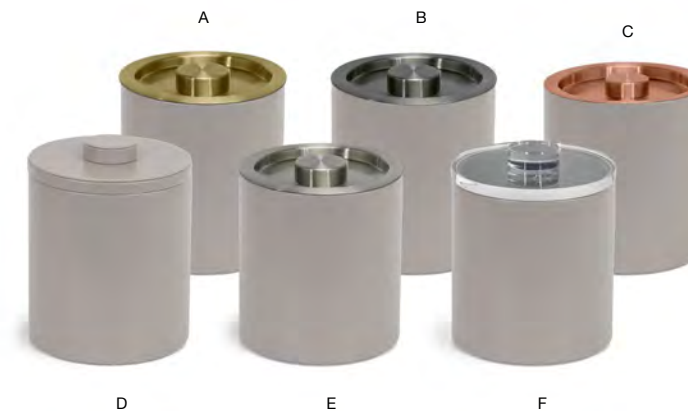

STONE BASE COMBINATIONS

- **A 3.5 qt Round London Ice Bucket - Stone with Matte Brass Lid** pack 4 **RIB026BEL21** **NEW**
  7.5 dia x 8.25 in | 19.2 dia x 21.1 cm, 3.3 L
- **B 3.5 qt Round London Ice Bucket - Stone with Matte Black Lid** pack 4 **RIB027BEL21** **NEW**
  7.5 dia x 8.25 in | 19.2 dia x 21.1 cm, 3.3 L
- **C 3.5 qt Round London Ice Bucket - Stone with Rose Gold** pack 4 **RIB074BEL21** **NEW**
  7.5 dia x 8.25 in | 19.2 dia x 21.1 cm, 3.3 L
- **D 3.5 qt Round London Ice Bucket - Stone** pack 4 **RIB017BEL21** **NEW**
  7.5 dia x 8.75 in | 19.2 dia x 22.5 cm, 3.3 L
- **E 3.5 qt Round London Ice Bucket - Stone with Silver Lid** pack 4 **RIB025BEL21** **NEW**
  7.5 dia x 8.25 in | 19.2 dia x 21.1 cm, 3.3 L
- **F 3.5 qt Round London Ice Bucket - Stone with Acrylic Lid** pack 4 **RIB020BEL21** **NEW**
  7.5 dia x 8.75 in | 19.2 dia x 22 cm, 3.3 L

Removable and dishwasher safe liner.
Easy to keep clean and sanitary.