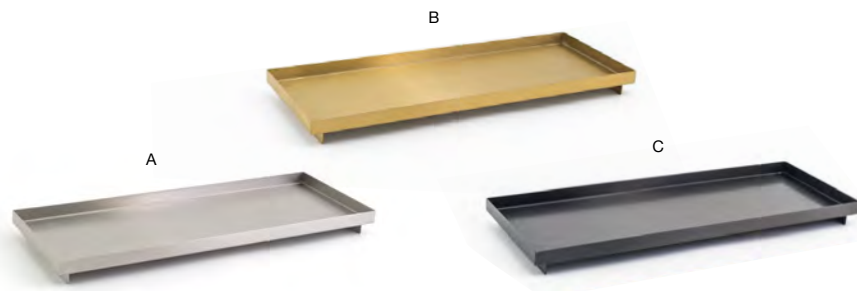

- **A 12.25" x 4.75" Brushed Stainless Tray - Silver** pack 6 **RTR014BSS12**
  12.25 x 4.75 x 1 in | 30.8 x 12 x 2.5 cm
- **B 12.25" x 4.75" Brushed Stainless Tray - Matte Brass** pack 6 **RTR014GOS12**
  12.25 x 4.75 x 1 in | 30.8 x 12 x 2.5 cm
- **C 12.25" x 4.75" Brushed Stainless Tray - Matte Black** pack 6 **RTR014BKS12**
  12.25 x 4.75 x 1 in | 30.8 x 12 x 2.5 cm