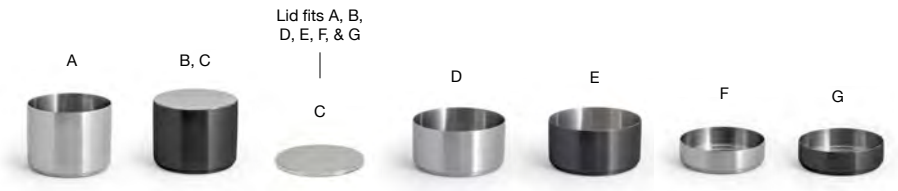

ASK ABOUT
customization!

A 14 oz Soho Mug 5 x 3.5 x 4 in | 12.4 x 9.2 x 10.3 cm, 414 ml pack 12 DMU010WHP23	E 6 oz Soho Cup 4.25 x 3.25 x 2.5 in | 10.6 x 8.2 x 6.3 cm, 177 ml pack 12 DCS011WHP23
B 10 oz Soho Cup 4.75 x 3.75 x 3 in | 12.3 x 9.4 x 7.5 cm, 296 ml pack 12 DCS013WHP23	F 5.25" Round Soho Saucer 5.25 dia x .75 in | 13.4 dia x 2 cm pack 12 DCS012WHP23
C 5.75" Round Soho Saucer 5.75 dia x .75 in | 14.9 dia x 2.1 cm pack 12 DCS014WHP23	G 3 oz Soho Cup 3.25 x 2.5 x 2 in | 8.3 x 6.3 x 5 cm, 89 ml pack 12 DCS019WHP23
D 8 oz Soho Cup 4 x 3 x 3.5 in | 10 x 7.6 x 8.8 cm, 237 ml pack 12 DMU022WHP23	H 4.5" Round Soho Saucer 4.5 dia x .75 in | 11.2 dia x 1.8 cm pack 12 DCS020WHP23

A 14.5" Round Brushed Stainless Soho Bowl - 350 oz - Silver 14.5 dia x 4.5 in | 37 dia x 11.5 cm, 10.4 L pack 1 BBO040BSS28	C 7.5" Round Brushed Stainless Soho Bowl - 42 oz - Silver 7.5 dia x 2 in | 19 dia x 5 cm, 1.2 L pack 12 DBO169BSS23
B 9" Round Brushed Stainless Soho Bowl - 48 oz - Silver 9 dia x 1.5 in | 22.8 dia x 3.6 cm, 1.4 L pack 12 DBO170BSS23	D 5.5" Round Brushed Stainless Soho Bowl - 22 oz - Silver 5.5 dia x 1.75 in | 14 dia x 4.3 cm, 651 ml pack 12 DBO168BSS23

A 9 oz Round Brushed Stainless Soho Ramekin - Silver 3 dia x 2.25 in 7.9 dia x 5.9 cm, 266 ml pack 12 DSD072BSS23	D 6 oz Round Brushed Stainless Soho Ramekin - Silver 3 dia x 1.5 in 7.9 dia x 3.9 cm, 177 ml pack 12 DSD073BSS23	F 3 oz Round Brushed Stainless Soho Ramekin - Silver 3 dia x .75 in 7.9 dia x 2.1 cm, 89 ml pack 12 DSD074BSS23
B 9 oz Round Brushed Stainless Soho Ramekin - Matte Black 3 dia x 2.25 in 7.9 dia x 5.9 cm, 266 ml pack 12 DSD072BKS23	E 6 oz Round Brushed Stainless Soho Ramekin - Matte Black 3 dia x 1.5 in 7.9 dia x 3.9 cm, 177 ml pack 12 DSD073BKS23	G 3 oz Round Brushed Stainless Soho Ramekin - Matte Black 3 dia x .75 in 7.9 dia x 2.1 cm, 89 ml pack 12 DSD074BKS23
C Round Brushed Stainless Soho Lid - Silver 3 dia x .25 in | 7.9 dia x .5 cm pack 12 TCV001BSS13