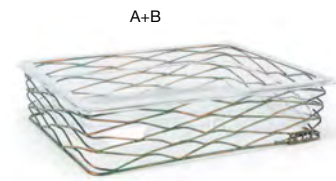

A **1/2 Size Pan - Shallow** pack 4 **BHO097CLT21**
13 x 10.5 x 2.5 in, 4 qt | 32.8 x 26.4 x 6.4 cm, 3.8 L
B **1/2 Size Patina Housing - Shallow** pack 2 **BHO095PTI20**
12.25 x 10 x 2.75 in | 30.8 x 25.2 x 7.2 cm
A+B **1/2 Size Patina Housing/Pan Set - Shallow** pack 2 **BHO113PTI20**
13 x 10.5 x 2.75 in, 4 qt | 32.8 x 26.4 x 7.2 cm, 3.8 L