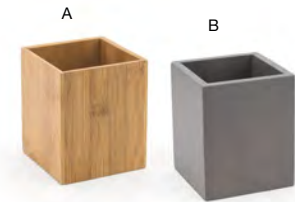

A 3.75" Square Bali Holder - Natural pack 6 **BHO086BBB22**
3.75 sq x 4.5 in | 9.5 sq x 11.4 cm
B 3.75" Square Bali Holder - Smoke pack 6 **BHO086GYB22**
3.75 sq x 4.5 in | 9.5 sq x 11.4 cm