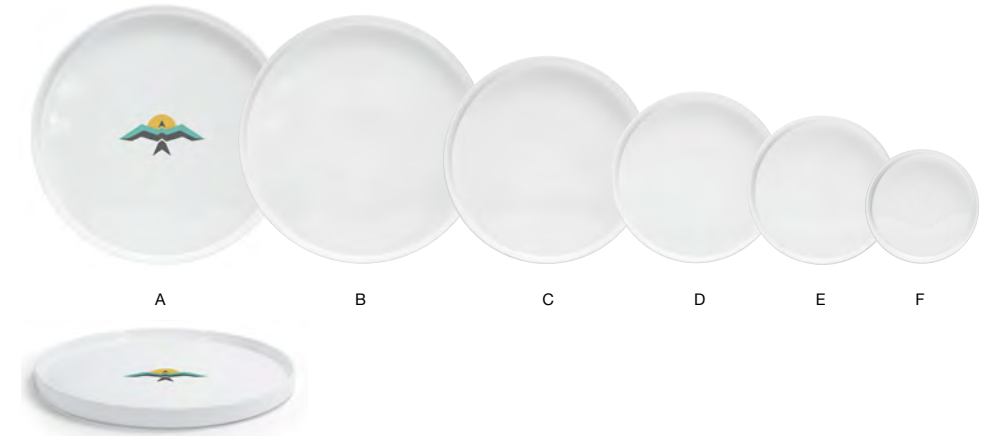

<b>A 11.5" Round Soho Plate</b> 11.5 dia x 1 in   29 dia x 2.4 cm pack 4 DOS036WHP21	<b>B 10.75" Round Soho Plate</b> 10.75 dia x 1 in   27.6 dia x 2.4 cm pack 4 DDP077WHP21	<b>C 9" Round Soho Plate</b> 9 dia x .75 in   22.6 dia x 2.2 cm pack 6 DDP076WHP22	<b>D 7.5" Round Soho Plate</b> 7.5 dia x .75 in   19 dia x 2 cm pack 12 DSP040WHP23	<b>E 6.5" Round Soho Plate</b> 6.5 dia x .75 in   16.5 dia x 2 cm pack 12 DAP085WHP23	<b>F 5" Round Soho Plate</b> 5 dia x .75 in   12.7 dia x 1.9 cm pack 12 DAP084WHP23
---	---	---	--	--	--