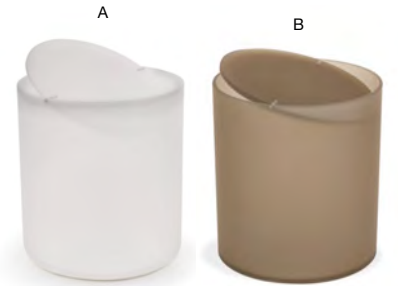

1. **A 6.5 qt Nassau Cylinder - Ice with Lid** pack 2 **RWA019FRT10** **NEW**
     8 dia x 9.25 in | 20.5 dia x 23.3 cm, 6.2 L
   - **B 6.5 qt Nassau Cylinder - Nutmeg with Lid** pack 2 **RWA019BRT10** **NEW**
     8 dia x 9.25 in | 20.5 dia x 23.3 cm, 6.2 L
2. **Fits:**
   8" PP Cylinder Half Liner - White
   RWL019WHT23
3. More Waste Bin Liners on pages 170-176