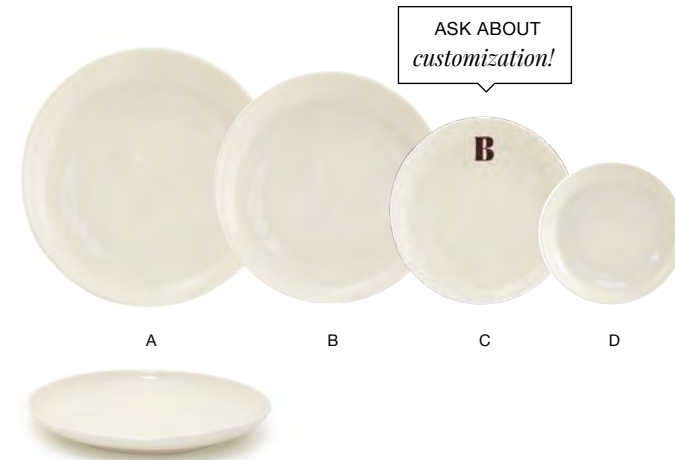

PC PLATE COVER AVAILABLE

- **A 11" Round Kiln® Plate - Vanilla Bean** pack 6 **DOS029BEP22** **PC**
  11 dia x 1.75 in | 28.2 dia x 4.3 cm
- **B 10" Round Kiln® Plate - Vanilla Bean** pack 6 **DDP061BEP22**
  10 dia x 1.5 in | 25.1 dia x 4 cm
- **C 8" Round Kiln® Plate - Vanilla Bean** pack 12 **DSP031BEP23**
  8 dia x 1.25 in | 20.5 dia x 3.1 cm
- **D 6" Round Kiln® Plate - Vanilla Bean** pack 12 **DAP076BEP23**
  6 dia x 1 in | 15 dia x 2.3 cm