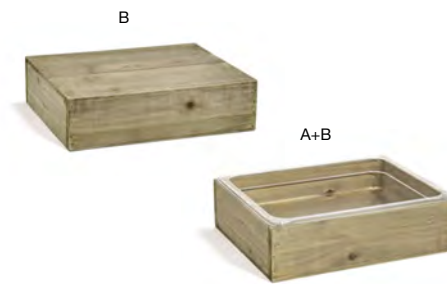

- **A** 1/2 Size Pan - Shallow pack 4 **BHO097CLT21**
- 13 x 10.5 x 2.5 in, 4 qt | 32.8 x 26.4 x 6.4 cm, 3.8 L
- **B** 1/2 Size Asheville Housing - Shallow - Cider pack 2 **BHO140NAW20** **NEW**
- 13 x 10.5 x 3.25 in | 32.8 x 26.4 x 8.5 cm
- **A+B** 1/2 Size Asheville Housing/Pan Set - Shallow - Cider pack 2 **BHO147NAW20** **NEW**
- 13 x 10.5 x 3.25 in | 32.8 x 26.4 x 8.5 cm