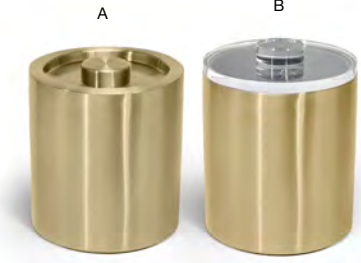

- **A 2 qt Round Brushed Stainless Ice Bucket - Matte Brass** pack 4 **RIB044GOS21**
  5.75 dia x 6.5 in | 14.5 dia x 16.2 cm, 1.9 L
- **B 2 qt Round Brushed Stainless Ice Bucket - Matte Brass with Acrylic Lid** pack 4 **RIB073GOS21**
  5.75 dia x 7 in | 14.5 dia x 17.9 cm, 1.9 L