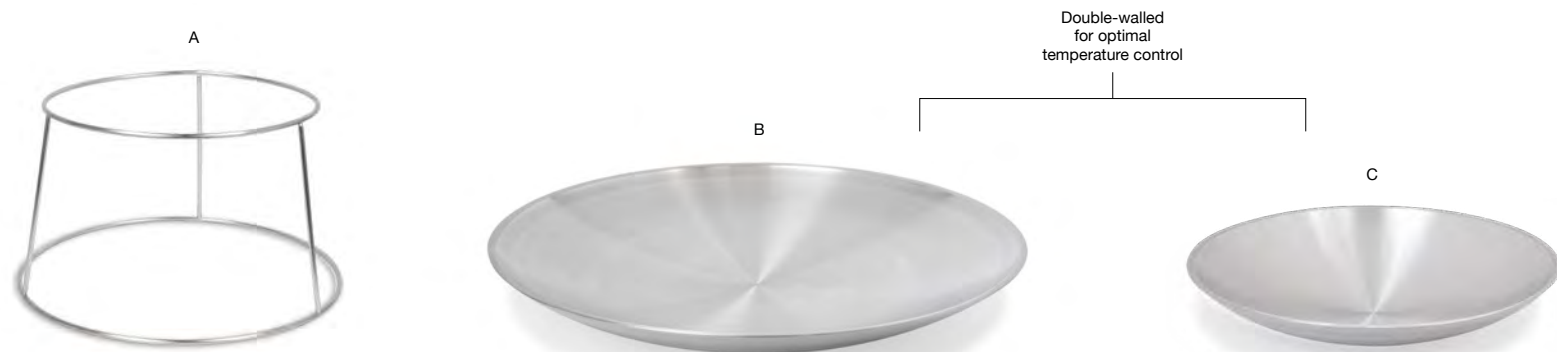

- **A** 7" Round Brushed Stainless Display Riser - Silver pack 4 **BRI015BSS21** **NEW**
  12.5 dia x 7 in | 31.5 dia x 17.5 cm
- **B** 19.5" Round Brushed Stainless Harmony™ Server - Silver pack 4 **BPT011BSS21** **NEW**
  19.5 dia x 2.75 in | 49.8 dia x 7 cm
- **C** 14" Round Brushed Stainless Harmony™ Server - Silver pack 4 **BPT010BSS21** **NEW**
  14 dia x 2.25 in | 35.8 dia x 6 cm

CREATE THE BELOW COMBINATIONS USING THE DISPLAY RISER

7" Round Brushed Stainless Display Riser - Silver BRI015BSS21	(2) 14" Round Brushed Stainless Harmony™ Server - Silver BPT010BSS21	(2) 19.5" Round Brushed Stainless Harmony™ Server - Silver BPT011BSS21	13" Round Harmony™ Platter DOS026WHP21	11.25" Round Harmony™ Bowl - 150 oz BBO036WHP20
12.25" Round Brushed Stainless Soho Plate - Silver DOS034BSS21	14" Round ROOT® Board - Carbon SPT062DWW20	14" Round Brushed Stainless Tray - Silver RRT011BSS21	12" Round Reversible Crushed Bamboo Board SPT054MUB21