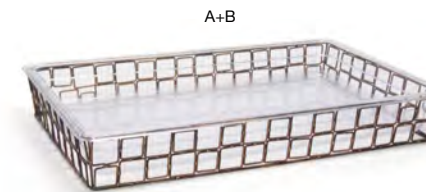

A Full Size Pan - Shallow pack 2 **BHO053CLT20**
20.75 x 13 x 2.5 in, 3.75 qt | 52.8 x 32.8 x 6.4 cm, 3.6 L
B Full Size Coppered Link Housing - Shallow pack 2 **BHO050GOI20**
19.75 x 12.25 x 2.75 in | 50.4 x 30.8 x 7.2 cm
A+B Full Size Coppered Link Housing/Pan Set - Shallow pack 2 **BHO060GOI20**
20.75 x 13 x 2.75 in, 3.75 qt | 52.8 x 32.8 x 7.2 cm, 3.6 L