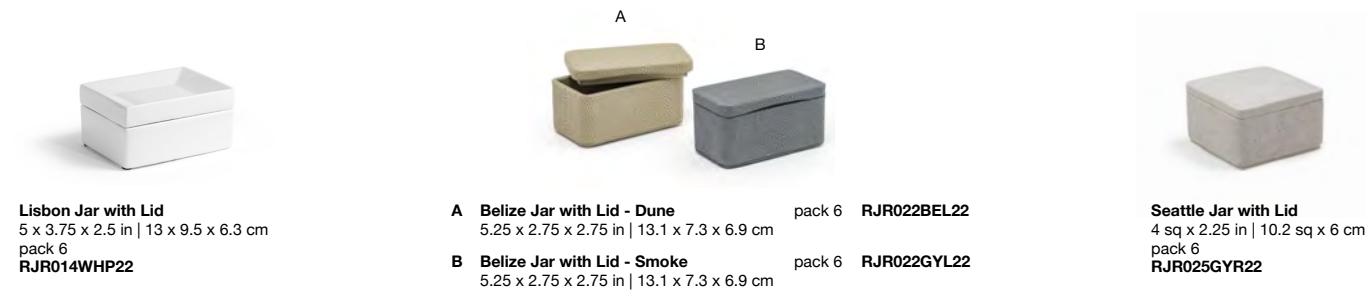

JAR OPTIONS - LARGEST TO SMALLEST

Lisbon Jar with Lid
5 x 3.75 x 2.5 in | 13 x 9.5 x 6.3 cm
pack 6
RJR014WHP22

A Belize Jar with Lid - Dune pack 6 **RJR022BEL22**
5.25 x 2.75 x 2.75 in | 13.1 x 7.3 x 6.9 cm
B Belize Jar with Lid - Smoke pack 6 **RJR022GYL22**
5.25 x 2.75 x 2.75 in | 13.1 x 7.3 x 6.9 cm

Seattle Jar with Lid
4 sq x 2.25 in | 10.2 sq x 6 cm
pack 6
RJR025GYR22