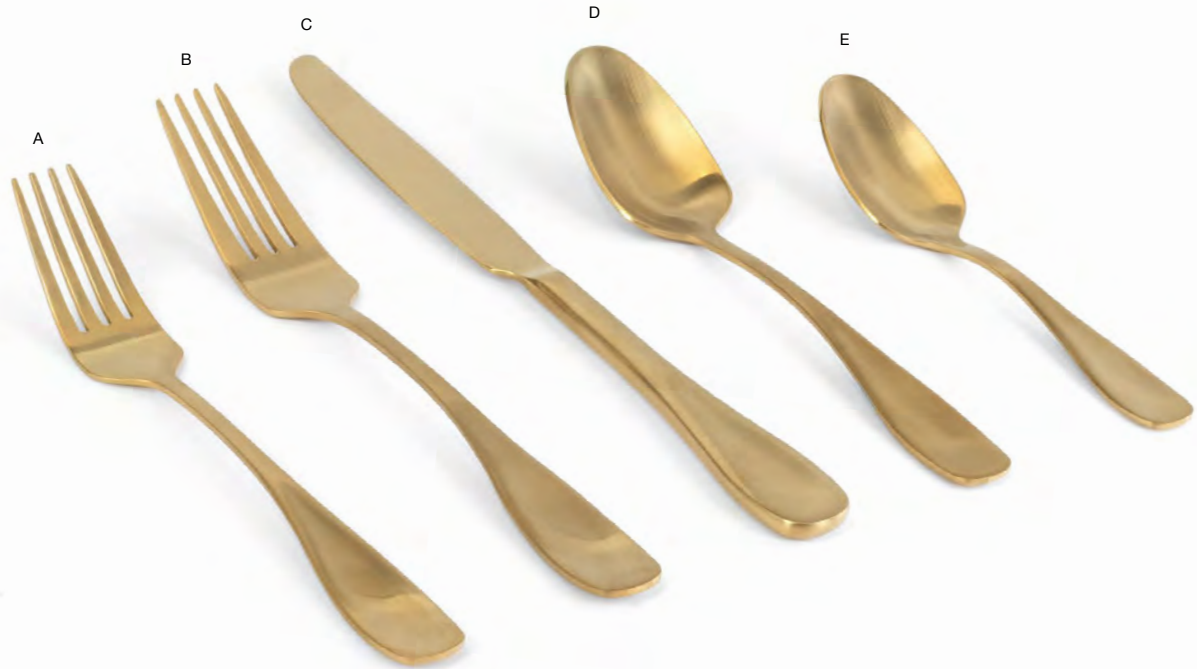

A 7.25" Cameron Salad Fork - Matte Brass pack 12 **F5F004GOS23** **NEW**
7.25 in | 18.4 cm

B 8" Cameron Dinner Fork - Matte Brass pack 12 **F5F004GOS23** **NEW**
8 in | 20.3 cm

C 9.5" Cameron Dinner Knife - Matte Brass pack 12 **F5K004GOS23** **NEW**
9.5 in | 24.1 cm

D 7.25" Cameron Dinner Spoon - Matte Brass pack 12 **F5S004GOS23** **NEW**
7.25 in | 18.4 cm

E 6" Cameron Teaspoon - Matte Brass pack 12 **F5T004GOS23** **NEW**
6 in | 15.2 cm