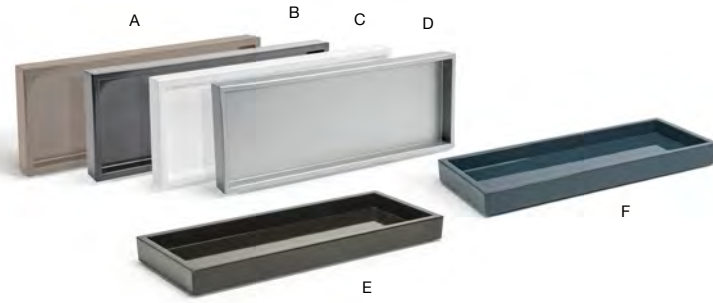

AMENITY TRAY OPTIONS - LARGEST TO SMALLEST

- **A 11.75" x 4.5" New York Amenity Tray - Stone** pack 6 **RTR012BET12**
  11.75 x 4.5 x 1 in | 30.1 x 11.7 x 2.5 cm
- **B 11.75" x 4.5" New York Amenity Tray - Onyx** pack 6 **RTR012BKT12**
  11.75 x 4.5 x 1 in | 30.1 x 11.7 x 2.5 cm
- **C 11.75" x 4.5" New York Amenity Tray - Snow** pack 6 **RTR012WHT12**
  11.75 x 4.5 x 1 in | 30.1 x 11.7 x 2.5 cm
- **D 11.75" x 4.5" New York Amenity Tray - Steel** pack 6 **RTR012SIT12**
  11.75 x 4.5 x 1 in | 30.1 x 11.7 x 2.5 cm
- **E 11.75" x 4.5" New York Amenity Tray - Chocolate** pack 6 **RTR012EST12**
  11.75 x 4.5 x 1 in | 30.1 x 11.7 x 2.5 cm
- **F 11.75" x 4.5" New York Amenity Tray - Peacock** pack 6 **RTR012BLT22**
  11.75 x 4.5 x 1 in | 30.1 x 11.7 x 2.5 cm