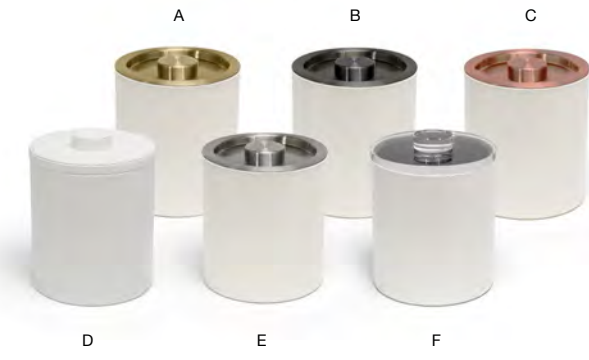

ASK ABOUT customization!

- A 3.5 qt Round London Ice Bucket - White with Matte Brass Lid** pack 4 **RIB026WHL21**  
7.5 dia x 8.25 in | 19.2 dia x 21.1 cm, 3.3 L
- B 3.5 qt Round London Ice Bucket - White with Matte Black Lid** pack 4 **RIB027WHL21**  
7.5 dia x 8.25 in | 19.2 dia x 21.1 cm, 3.3 L
- C 3.5 qt Round London Ice Bucket - White with Rose Gold Lid** pack 4 **RIB074WHL21**  
7.5 dia x 8.25 in | 19.2 dia x 21.1 cm, 3.3 L
- D 3.5 qt Round London Ice Bucket - White** pack 4 **RIB017WHL21**  
7.5 dia x 8.75 in | 19.2 dia x 22.5 cm, 3.3 L
- E 3.5 qt Round London Ice Bucket - White with Silver Lid** pack 4 **RIB025WHL21**  
7.5 dia x 8.25 in | 19.2 dia x 21.1 cm, 3.3 L
- F 3.5 qt Round London Ice Bucket - White with Acrylic Lid** pack 4 **RIB020WHL21**  
7.5 dia x 8.75 in | 19.2 dia x 22 cm, 3.3 L