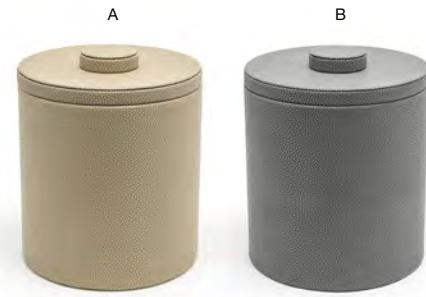

VEGAN PANDAN

A 3.5 qt Round Belize Ice Bucket - Dune pack 4 RIB023BEL21
7.5 dia x 9 in | 19.2 dia x 22.7 cm, 3.3 L

B 3.5 qt Round Belize Ice Bucket - Smoke pack 4 RIB023GYL21
7.5 dia x 9 in | 19.2 dia x 22.7 cm, 3.3 L