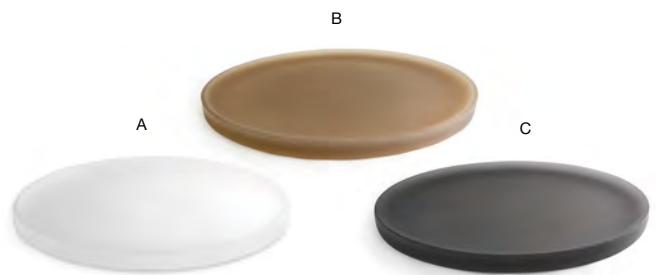

- **A 14" Round Nassau Tray - Ice** pack 4 **RRT010FRR21**
  14 dia x .75 in | 35.8 dia x 2.2 cm
- **B 14" Round Nassau Tray - Nutmeg** pack 4 **RRT010BRR21**
  14 dia x .75 in | 35.8 dia x 2.2 cm
- **C 14" Round Nassau Tray - Smoke** pack 4 **RRT010GYR21**
  14 dia x .75 in | 35.8 dia x 2.2 cm