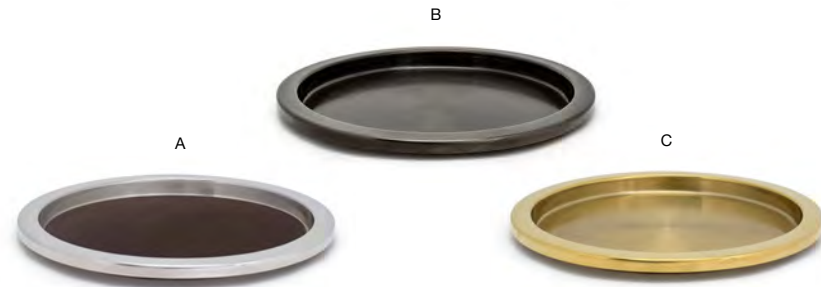

MIX AND MATCH LINERS WITH TRAYS BELOW

- **A 14" Round Brushed Stainless Tray - Silver** pack 4 **RRT011BSS21**
  14 dia x 1 in | 35.5 dia x 2.4 cm
- **B 14" Round Brushed Stainless Tray - Matte Black** pack 4 **RRT011BKS21**
  14 dia x 1 in | 35.5 dia x 2.4 cm
- **C 14" Round Brushed Stainless Tray - Matte Brass** pack 4 **RRT011GOS21**
  14 dia x 1 in | 35.5 dia x 2.4 cm

Shown with
12" Round London Reversible Liner/Mat - Black/Brown
RTL019BKL23

Fits:
7" Round Brushed Stainless Display Riser - Silver
BRI015BSS21
See on page 68