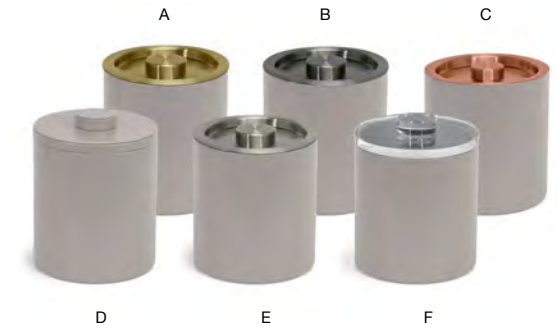

STONE BASE COMBINATIONS

- **A** 2 qt Round London Ice Bucket - Stone with Matte Brass Lid pack 4 **RIB062BEL21** **NEW**
  5.75 dia x 6.75 in | 14.6 dia x 17.1 cm, 1.9 L
- **B** 2 qt Round London Ice Bucket - Stone with Matte Black Lid pack 4 **RIB061BEL21** **NEW**
  5.75 dia x 6.75 in | 14.6 dia x 17.1 cm, 1.9 L
- **C** 2 qt Round London Ice Bucket - Stone with Rose Gold Lid pack 4 **RIB076BEL21** **NEW**
  5.75 dia x 6.75 in | 14.6 dia x 17.1 cm, 1.9 L
- **D** 2 qt London Ice Bucket Lid - Stone pack 4 **RIB014BEL21** **NEW**
  5.75 dia x 7.25 in | 14.6 dia x 18.4 cm, 1.9 L
- **E** 2 qt Round London Ice Bucket - Stone with Silver Lid pack 4 **RIB063BEL21** **NEW**
  5.75 dia x 6.75 in | 14.6 dia x 17.1 cm, 1.9 L
- **F** 2 qt Round London Ice Bucket - Stone with Acrylic Lid pack 4 **RIB064BEL21** **NEW**
  5.75 dia x 7.25 in | 14.6 dia x 18.5 cm, 1.9 L