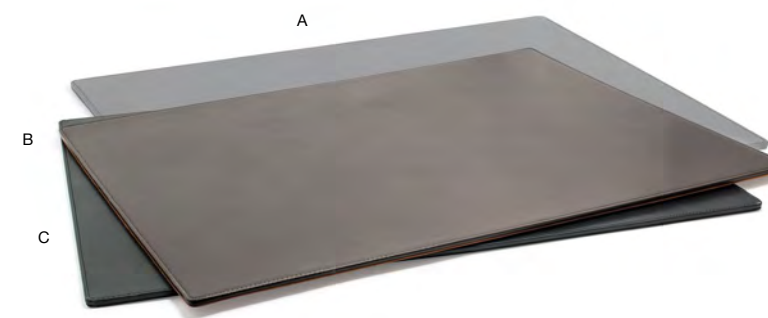

SIX SUGGESTED LAYOUTS FOR POPULAR COFFEE MAKERS

**24" x 19" London Blotter with Pockets - Saddle**  
24 x 19 x .5 in | 61 x 48 x 1 cm  
pack 4  
RBL007TAL21

- A** 24" x 19" London Blotter - Smoke pack 4 RBL002GYL21 **NEW**  
24 x 19 x .5 in | 61 x 48 x 1 cm
- B** 24" x 19" London Blotter - Brown pack 4 RBL002BRL21  
24 x 19 x .5 in | 61 x 48 x 1 cm
- C** 24" x 19" London Blotter - Black pack 4 RBL002BKL21  
24 x 19 x .5 in | 61 x 48 x 1 cm