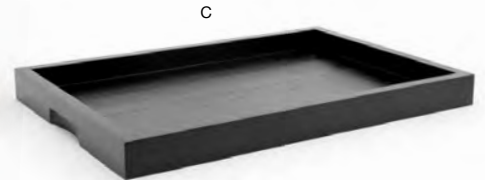

**C 19" x 13" Bamboo Tray - Black** pack 4 **RRT005BKB11**  
19 x 13 x 1.5 in | 48 x 33 x 4 cm

Metroweave® tray liners available  
See on pages 186-191

**A 5.5" Square Bamboo Napkin Holder - Natural** pack 4 **BHO039BBB21**  
5.5 sq x 4 in | 14 sq x 10.2 cm