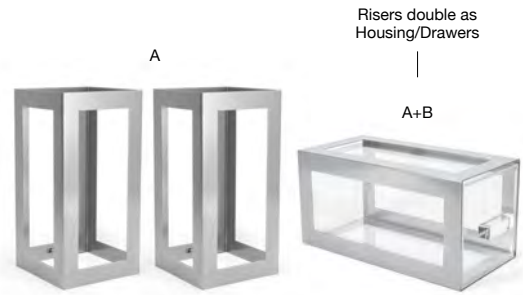

- Slanted Bowl Holder**  
24.75 x 6.75 x 7.75 in  
63 x 17 x 20 cm  
pack 2  
BTH002BCI20
- Fits:**  
5" Round Slanted Bowl - 2 oz  
DBO055WHP23  
See on page 57

**BUFFET ESSENTIAL ELEMENTS - METAL ACCESSORIES**