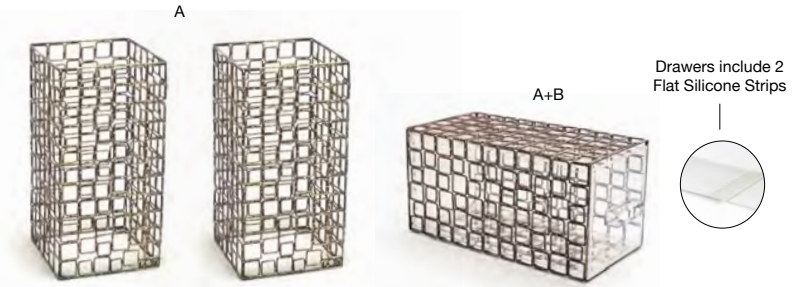

A 13" Coppered Link Risers - Set of 2 pack 1 **BRI011GOI28**
6.5 sq x 13 in | 16.8 sq x 33 cm
B Acrylic Display Drawer pack 2 **BHO079CLT20**
13.5 x 6 sq in | 34.3 x 15.5 sq cm
A+B Coppered Link Housing/Drawer Set pack 2 **BHO083GOI20**
13.75 x 6.5 x 6.5 in | 35 x 16.8 x 16.8 cm
Replacement Flat Silicone Strip - Bag of 2
BHO107CLT88