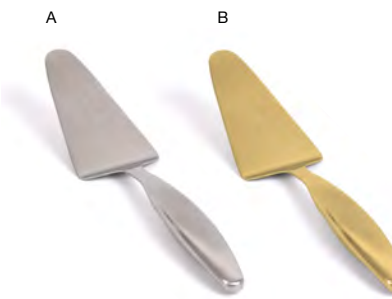

- **A** 10.25" Brushed Stainless Cake Server - Silver pack 12 **BUT039BSS23** **NEW**
  10.25 in | 26.3 cm
- **B** 10.25" Brushed Stainless Cake Server - Matte Brass pack 12 **BUT039GOS23** **NEW**
  10.25 in | 26.3 cm