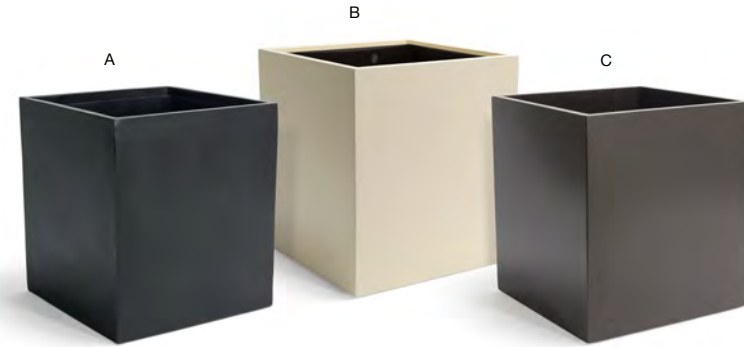

- **A 11.5 qt Morocco Cube - Onyx** pack 2 **RWA010BKW10**
  9 sq x 10 in | 23.1 sq x 25.6 cm, 10.9 L
- **B 11.5 qt Morocco Cube - Stone** pack 2 **RWA010GYW10**
  9 sq x 10 in | 23.1 sq x 25.6 cm, 10.9 L
- **C 11.5 qt Morocco Cube - Chocolate** pack 2 **RWA010ESW10**
  9 sq x 10 in | 23.1 sq x 25.6 cm, 10.9 L

Shown with:
9" PP Cube Liner-Brown
RWL008EST23
More Waste Bin Liners on pages 170-176