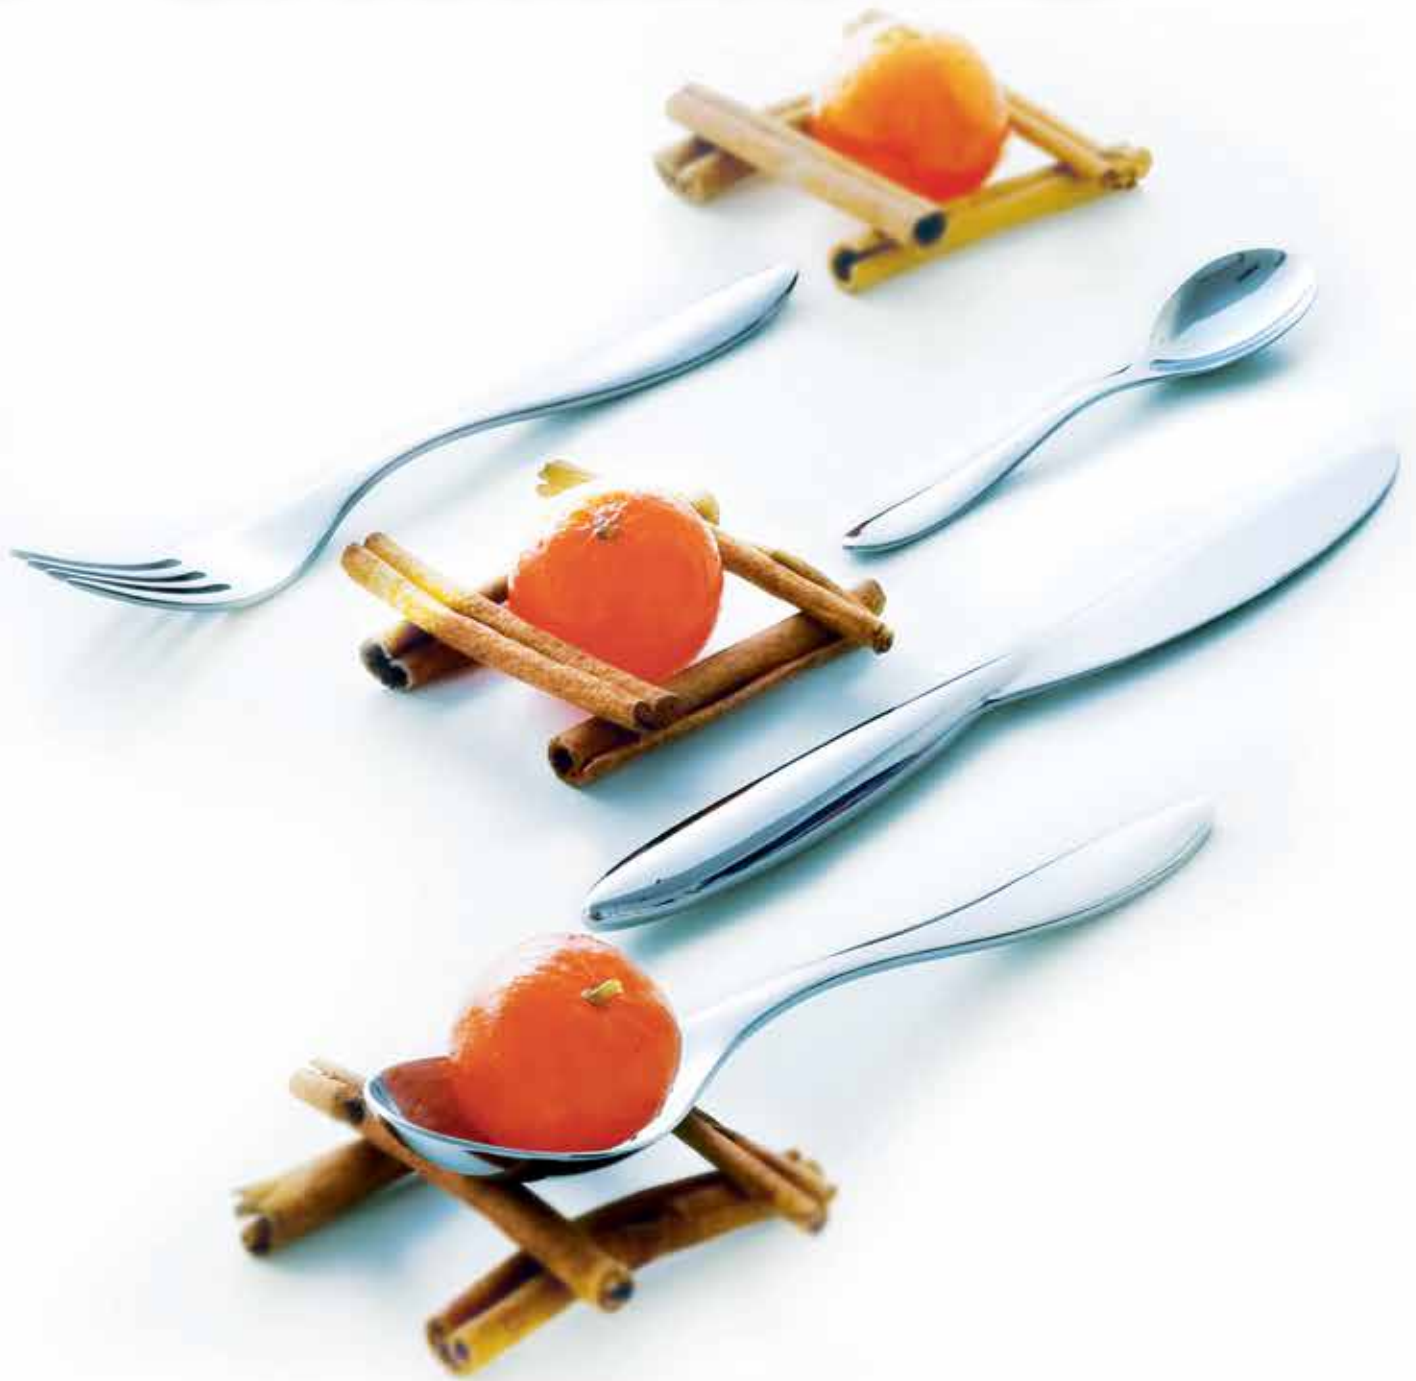

Flatware

CURVED HANDLES TAPER TO MAKE A MODERN POINT.