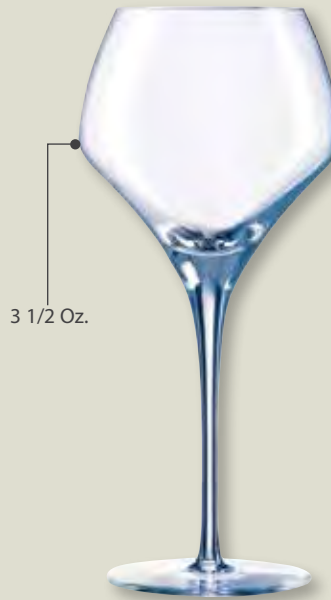

3 1/2 Oz.

Shape Tannic
Item # U1013
Capacity 18 1/2 Oz.
Height / Top H: 9 1/8" T: 2 3/4"
Base / Max B: 3 1/4" M: 4 1/8"
Pack 2 Dz.