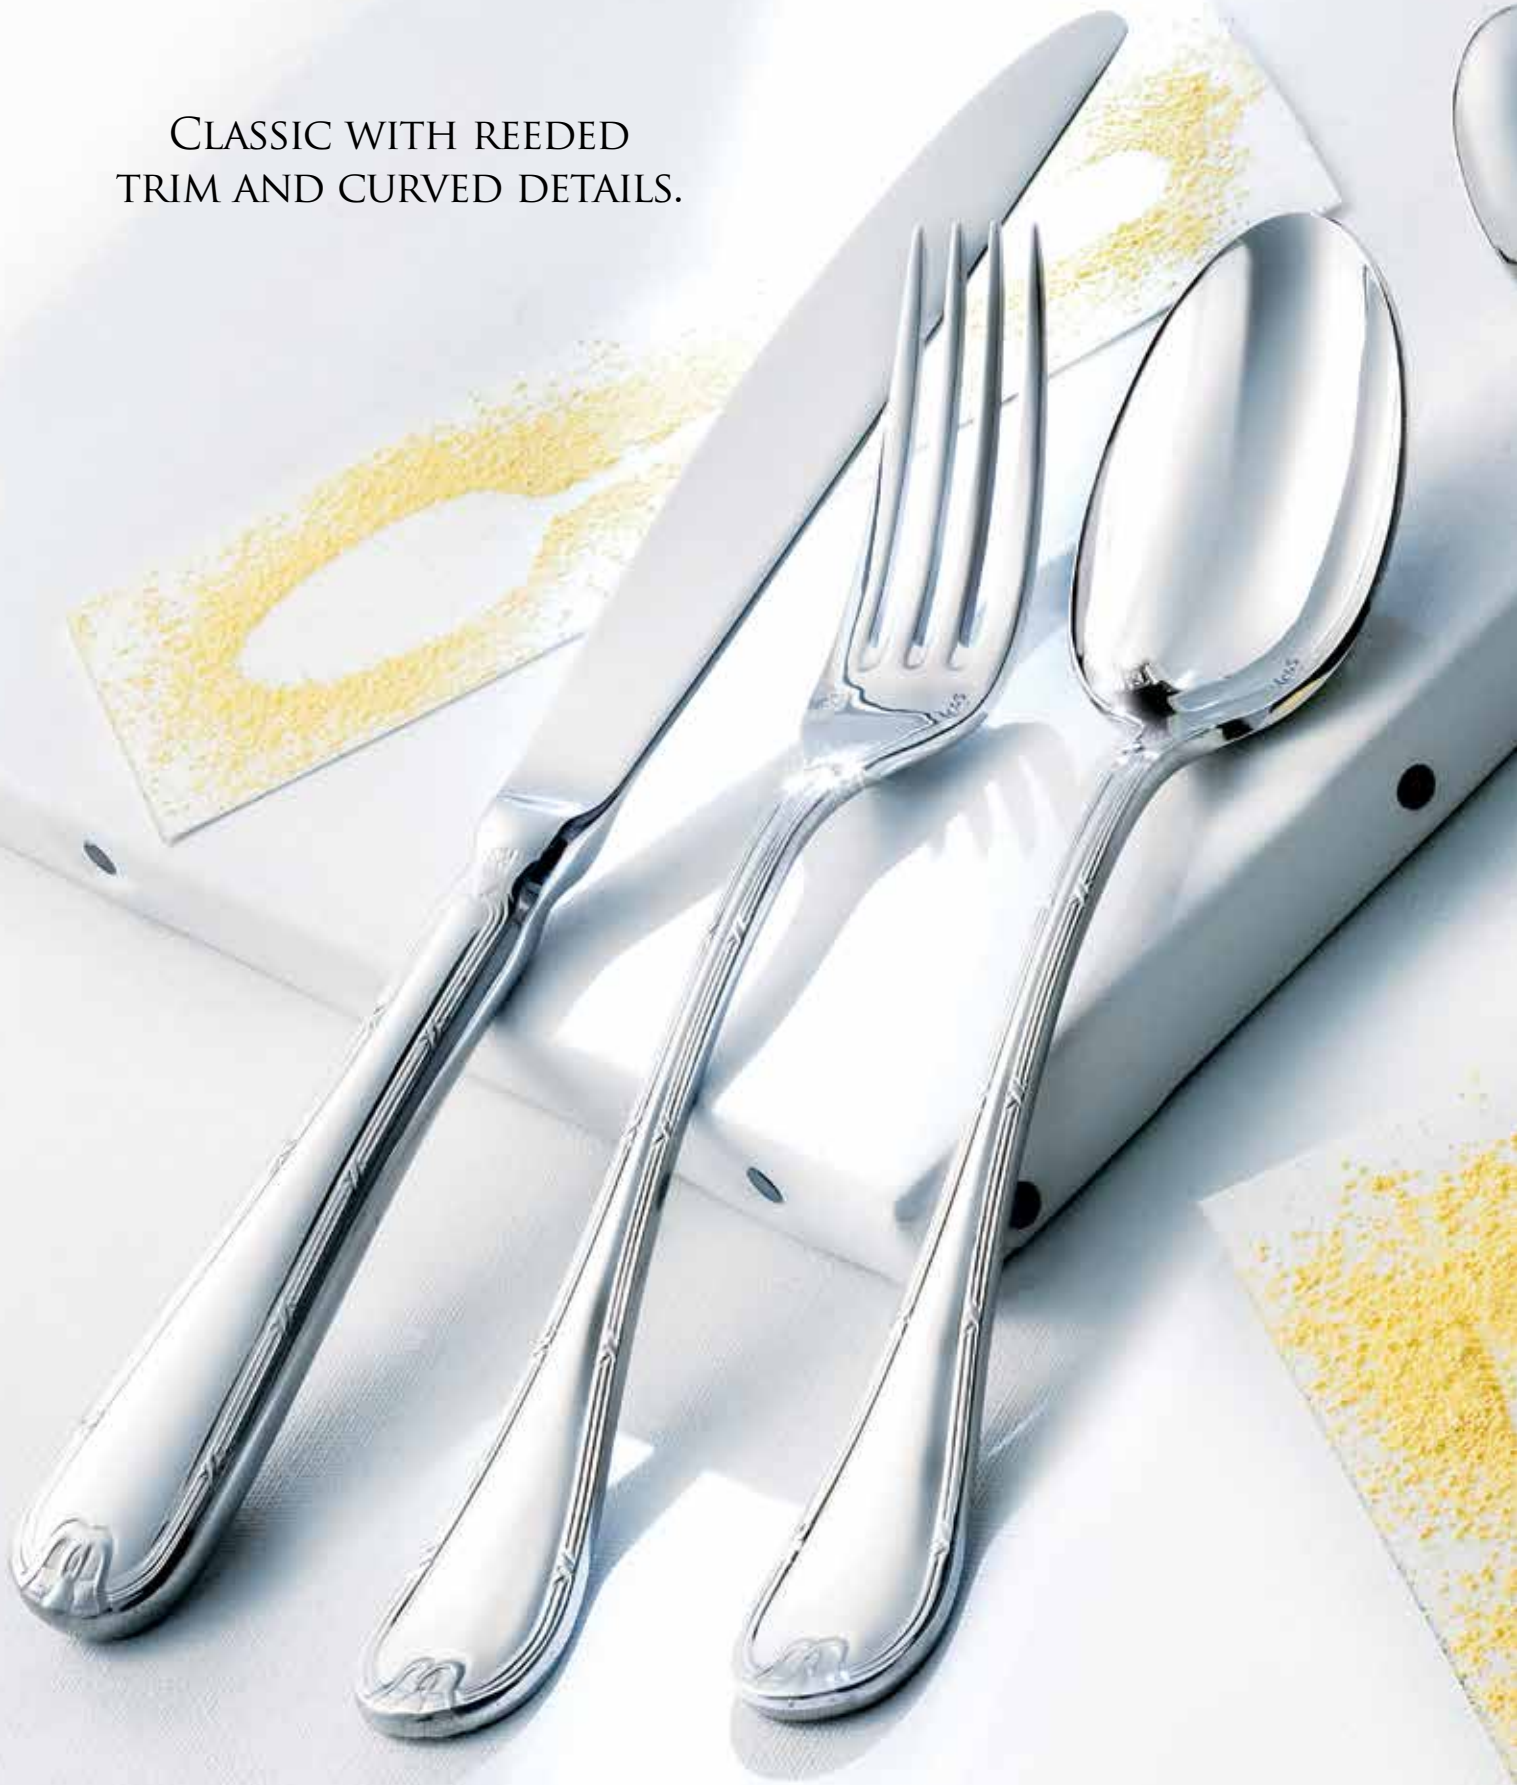

CLASSIC WITH REEDED
TRIM AND CURVED DETAILS.