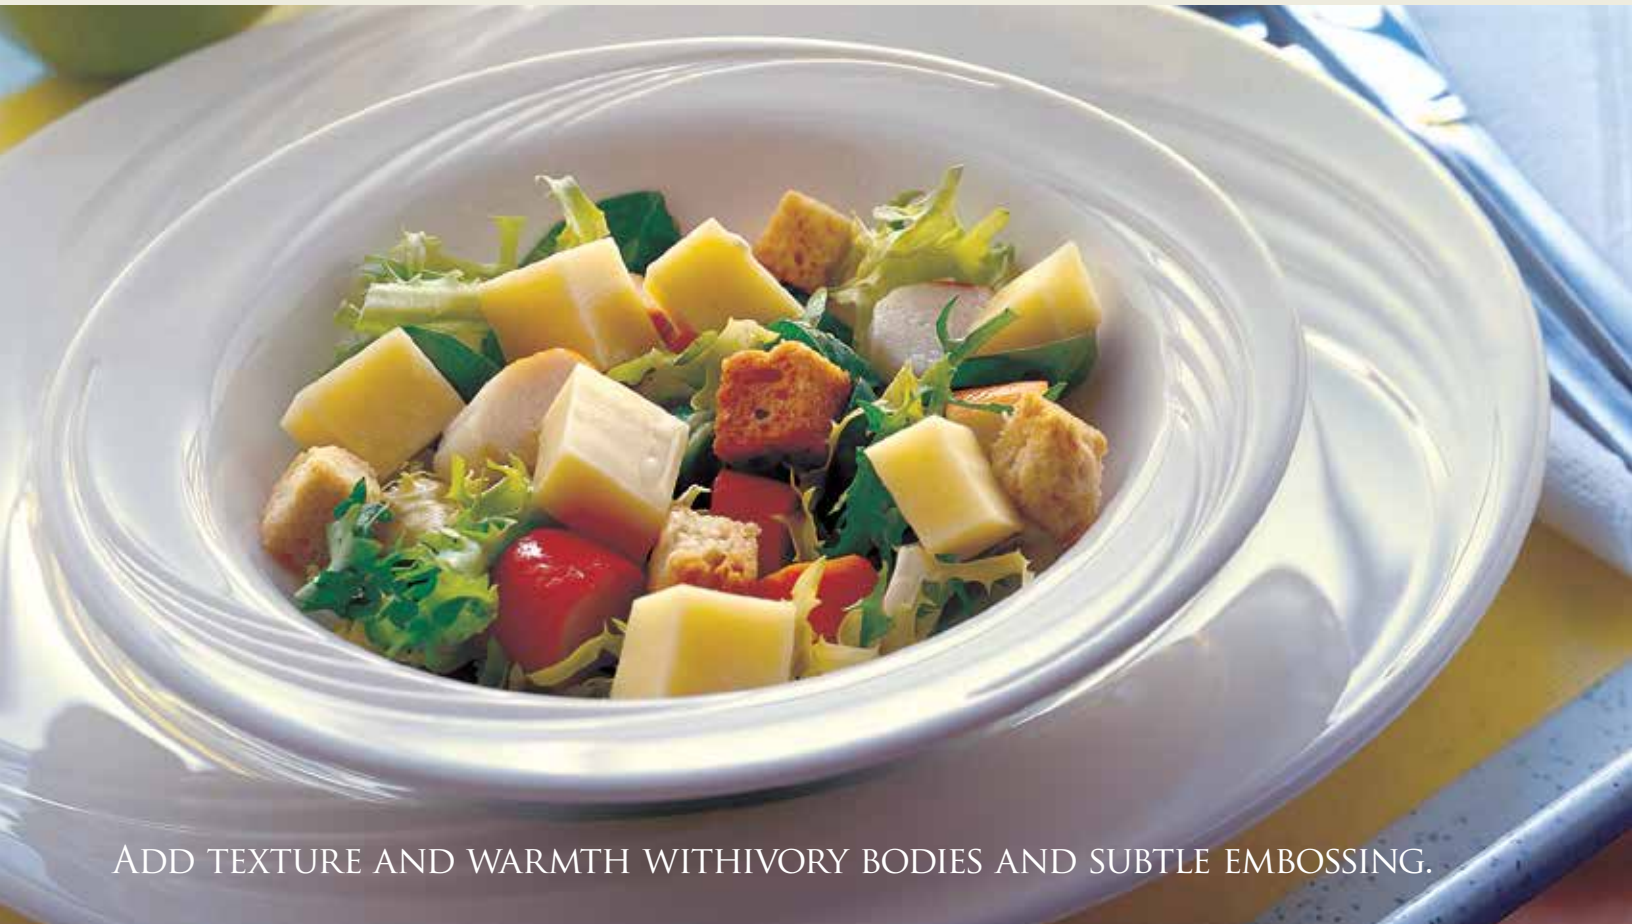

ADD TEXTURE AND WARMTH WITH IVORY BODIES AND SUBTLE EMBOSSING.