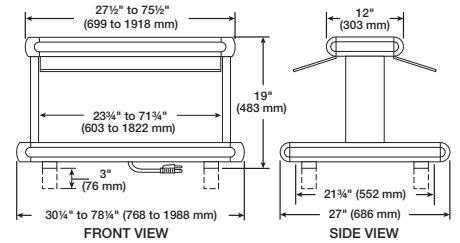

GLO-RAY® DESIGNER BUFFET WARMERS

Models GR2BW

Portable Foodwarmers with Metal-Sheathed Elements and Blanket Heating Elements

Available in 120 volts, single phase, and seven *Designer* colors (excludes heated base).

GR2BW