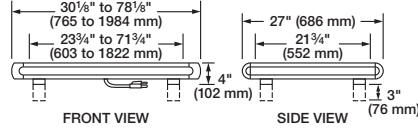

HEATED SHELVES

Glo-Ray® Model GR2S Designer Heated Shelves

Available in 120 volts, single phase, and seven *Designer* colors.

GR2S