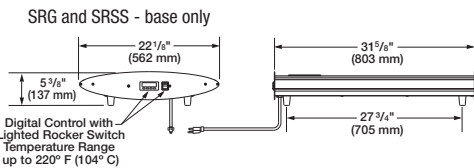

SPECIFICATIONS

PLEASE REFERENCE PRODUCT SPECIFICATION SHEETS FOR INDIVIDUAL MODEL LISTINGS

SERV-RITE™ BUFFET WARMERS AND HEATED SHELVES

Models SRB-1, SRBW-1, SRG-1, SRGBW-1, SRSS-1, SRSSBW-1
Available in 120 volts, single phase.

SRB - base only