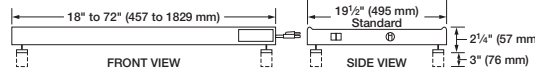

Glo-Ray® Model GRS Heated Shelves

Available in 120 volts, single phase, and seven *Designer* colors.

GRS