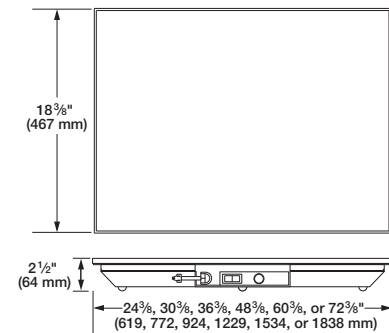

BLACK GLASS HEATED SHELVES

Model HBG Heated Black Glass Shelves
Available in 120 volts, single phase only.

HBG Models