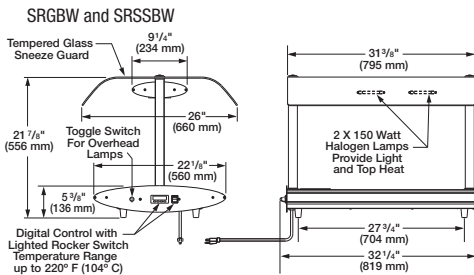

SPECIFICATIONS

PLEASE REFERENCE PRODUCT SPECIFICATION SHEETS FOR INDIVIDUAL MODEL LISTINGS

SERV-RITE™ BUFFET WARMERS AND HEATED SHELVES

Models SRB-1, SRBW-1, SRG-1, SRGBW-1, SRSS-1, SRSSBW-1
Available in 120 volts, single phase.

SRB - base only