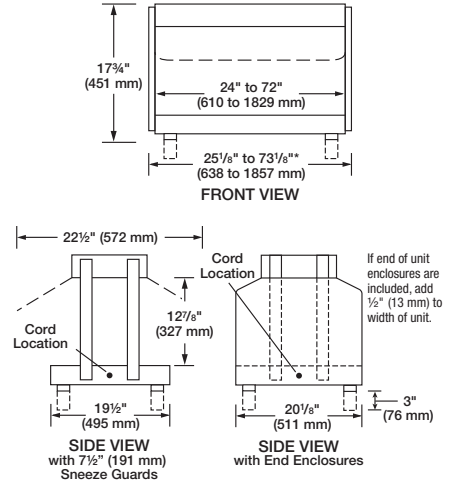

GLO-RAY® BUFFET WARMERS

Models GRBW

Portable Foodwarmers with Metal-Sheathed Elements
Available in 120 volts, single phase (excludes heated base).

GRBW