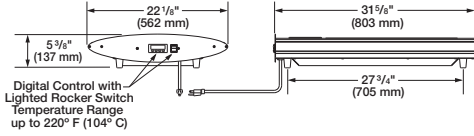

SPECIFICATIONS

PLEASE REFERENCE PRODUCT SPECIFICATION SHEETS FOR INDIVIDUAL MODEL LISTINGS

SERV-RITE™ BUFFET WARMERS AND HEATED SHELVES

Models SRB-1, SRBW-1, SRG-1, SRGBW-1, SRSS-1, SRSSBW-1
Available in 120 volts, single phase.

SRB - base only