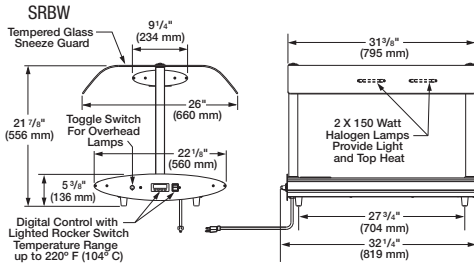

SPECIFICATIONS

PLEASE REFERENCE PRODUCT SPECIFICATION SHEETS FOR INDIVIDUAL MODEL LISTINGS

SERV-RITE™ BUFFET WARMERS AND HEATED SHELVES

Models SRB-1, SRBW-1, SRG-1, SRGBW-1, SRSS-1, SRSSBW-1
Available in 120 volts, single phase.

SRB - base only