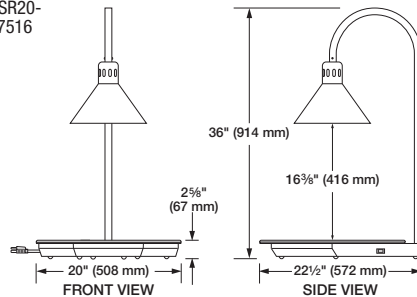

Glo-Ray® Model GRSSR Round Heated Stone Shelves

Available in 120 volts, single phase, top in four Decorative Stone colors with base available in seven *Designer* colors.

GRSSR

Glo-Ray® Model GRSSR20-DL77516

Heated Stone Shelf with Decorative Lamp

Available in 120 volts, single phase, top in four Decorative Stone colors with lamp and base available in seven *Designer* colors.

GRSSR20-DL77516