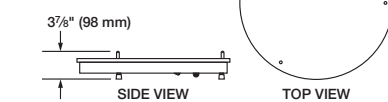

Glo-Ray® Model GRSR Round Heated Shelves

Available in 120 volts, single phase, and seven *Designer* colors.

GRSR