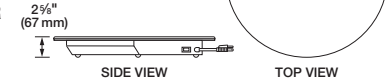

Glo-Ray® Model GRSSR Round Heated Stone Shelves

Available in 120 volts, single phase, top in four Decorative Stone colors with base available in seven *Designer* colors.

GRSSR