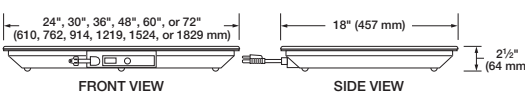

Glo-Ray® Model GRSS Portable Heated Stone Shelves

Available in 120 volts, single phase, top in four Decorative Stone colors with black base.

GRSS